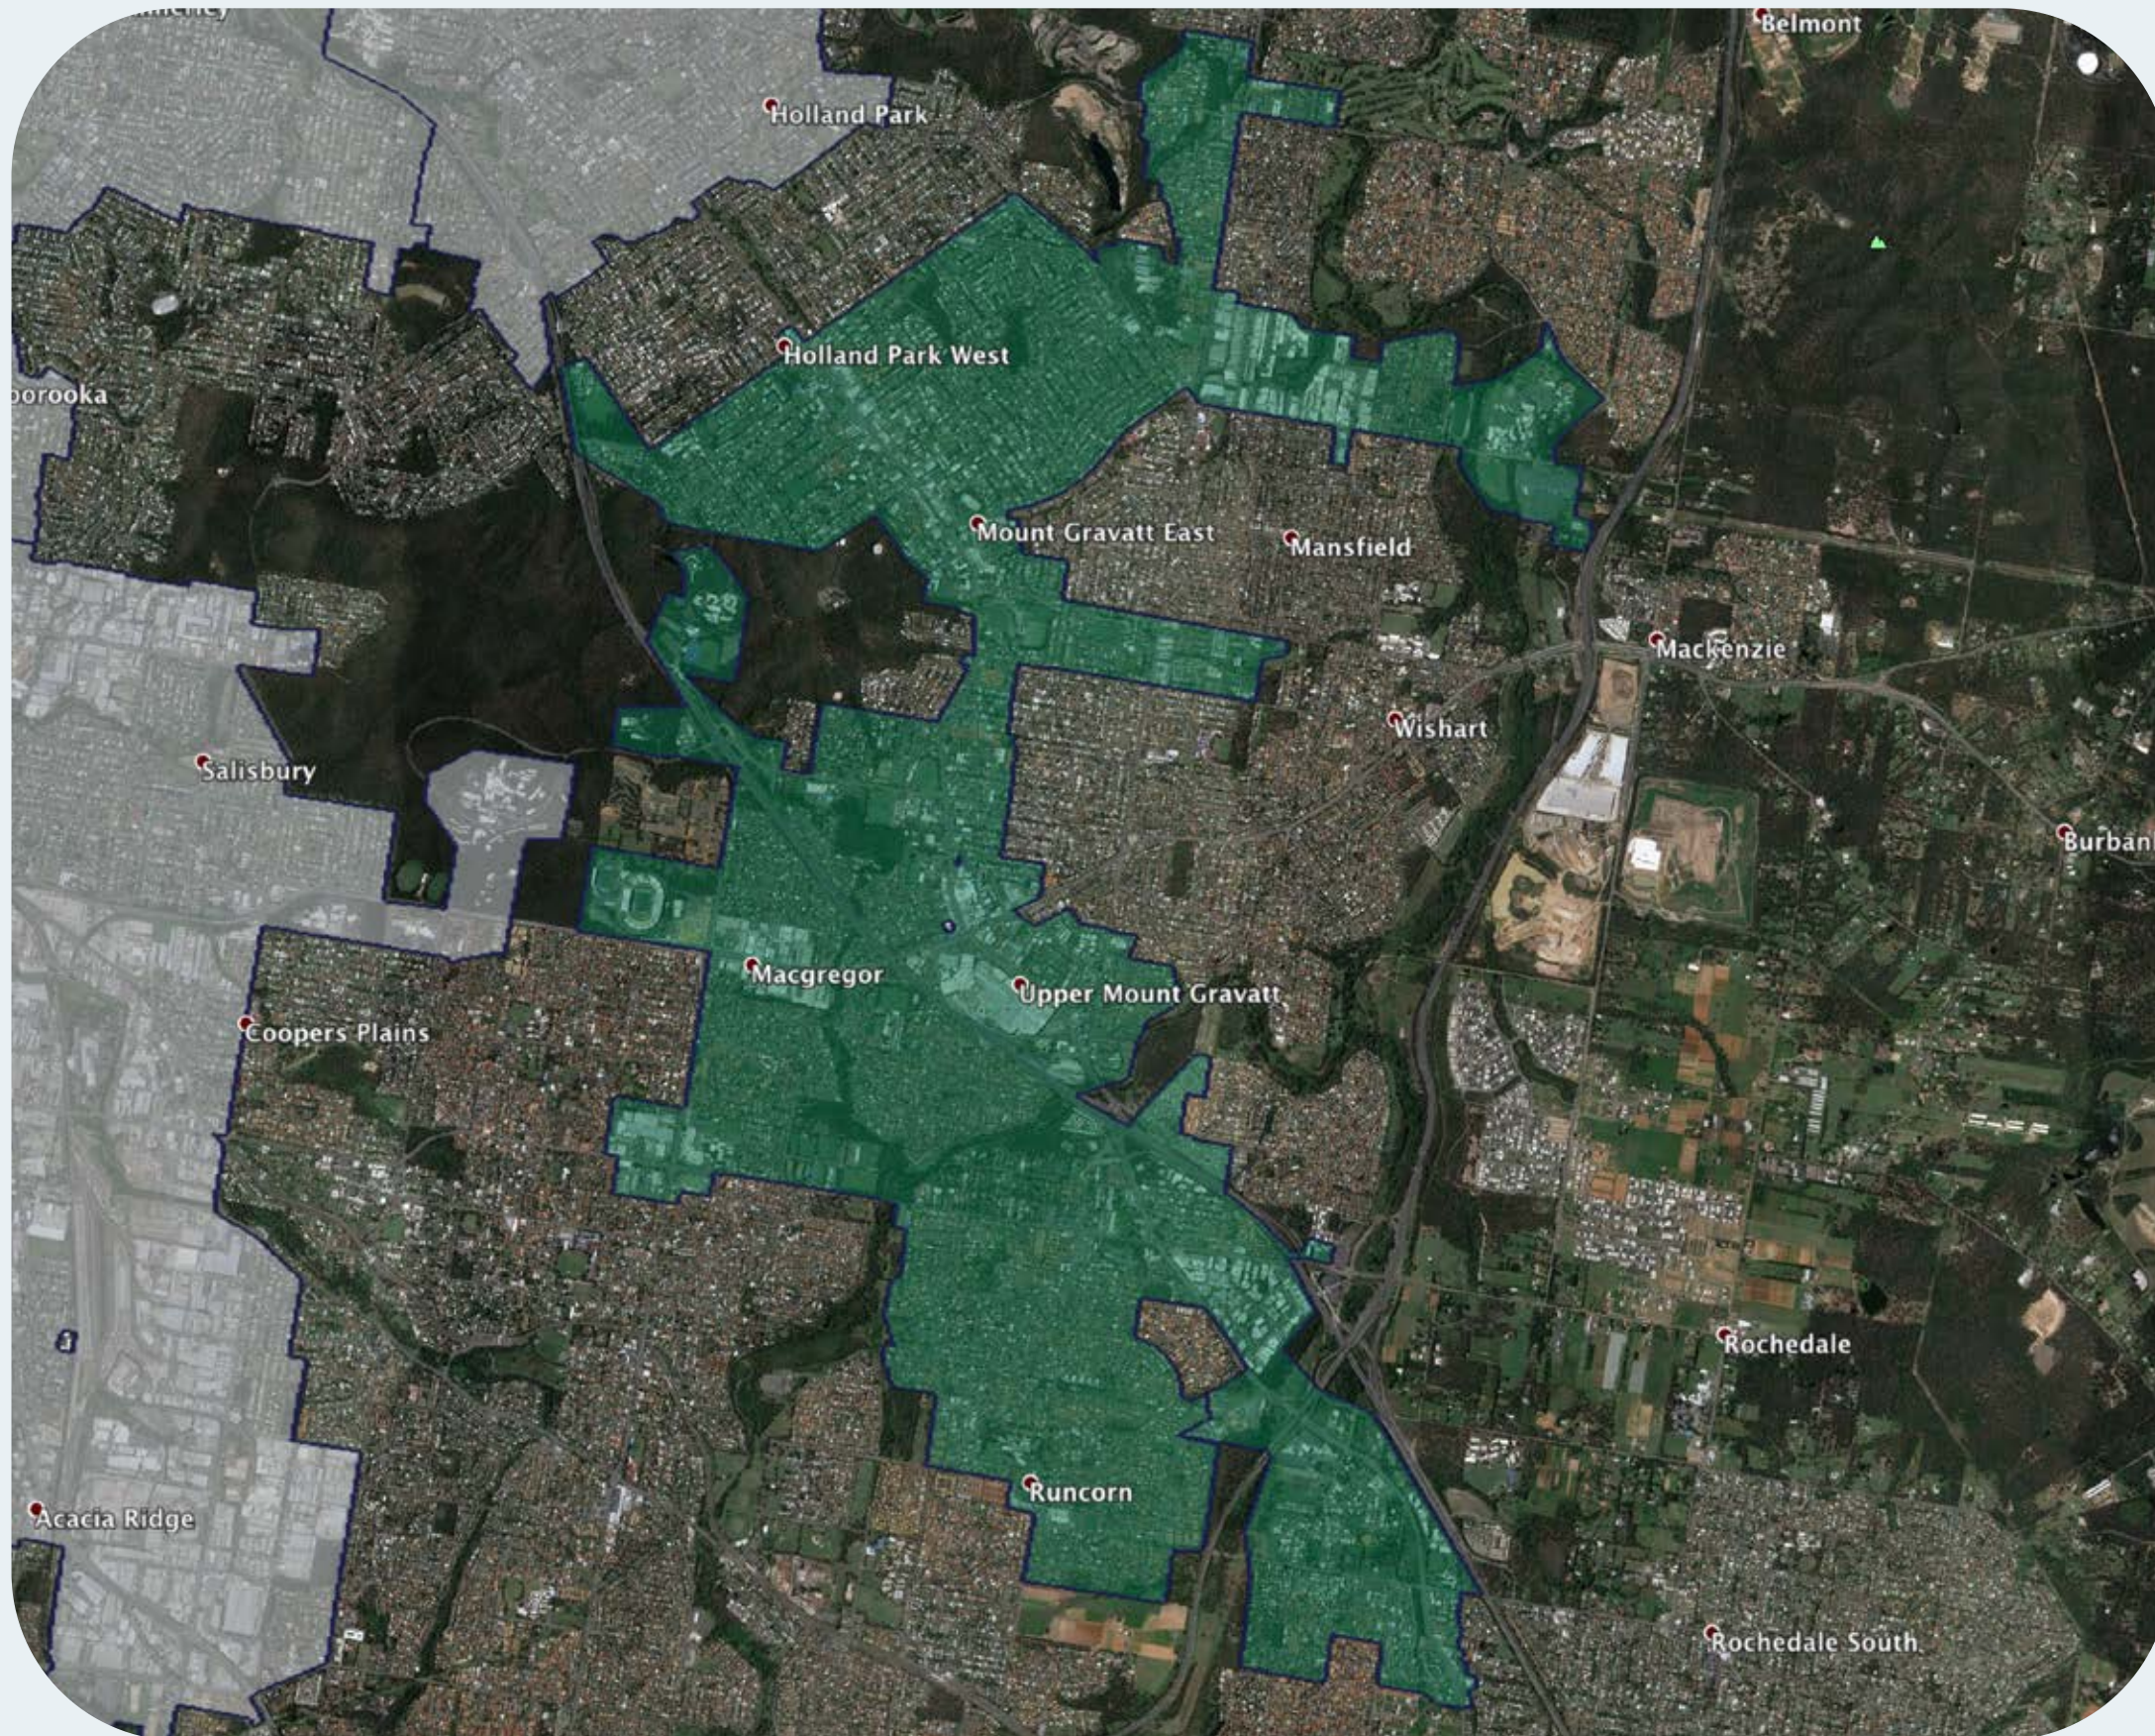

# nbn™ Business Fibre Zone indicative map – Mount Gravatt and surrounds

The **nbn™** Business Fibre Initiative is available to businesses right across the country.

The areas highlighted on this map, are part of an **nbn™** Business Fibre Zone that is eligible for business **nbn™** Enterprise Ethernet.

## Key

-  **nbn™** Business Fibre Zone
-  Adjacent/nearby **nbn™** Business Fibre Zone (where relevant)