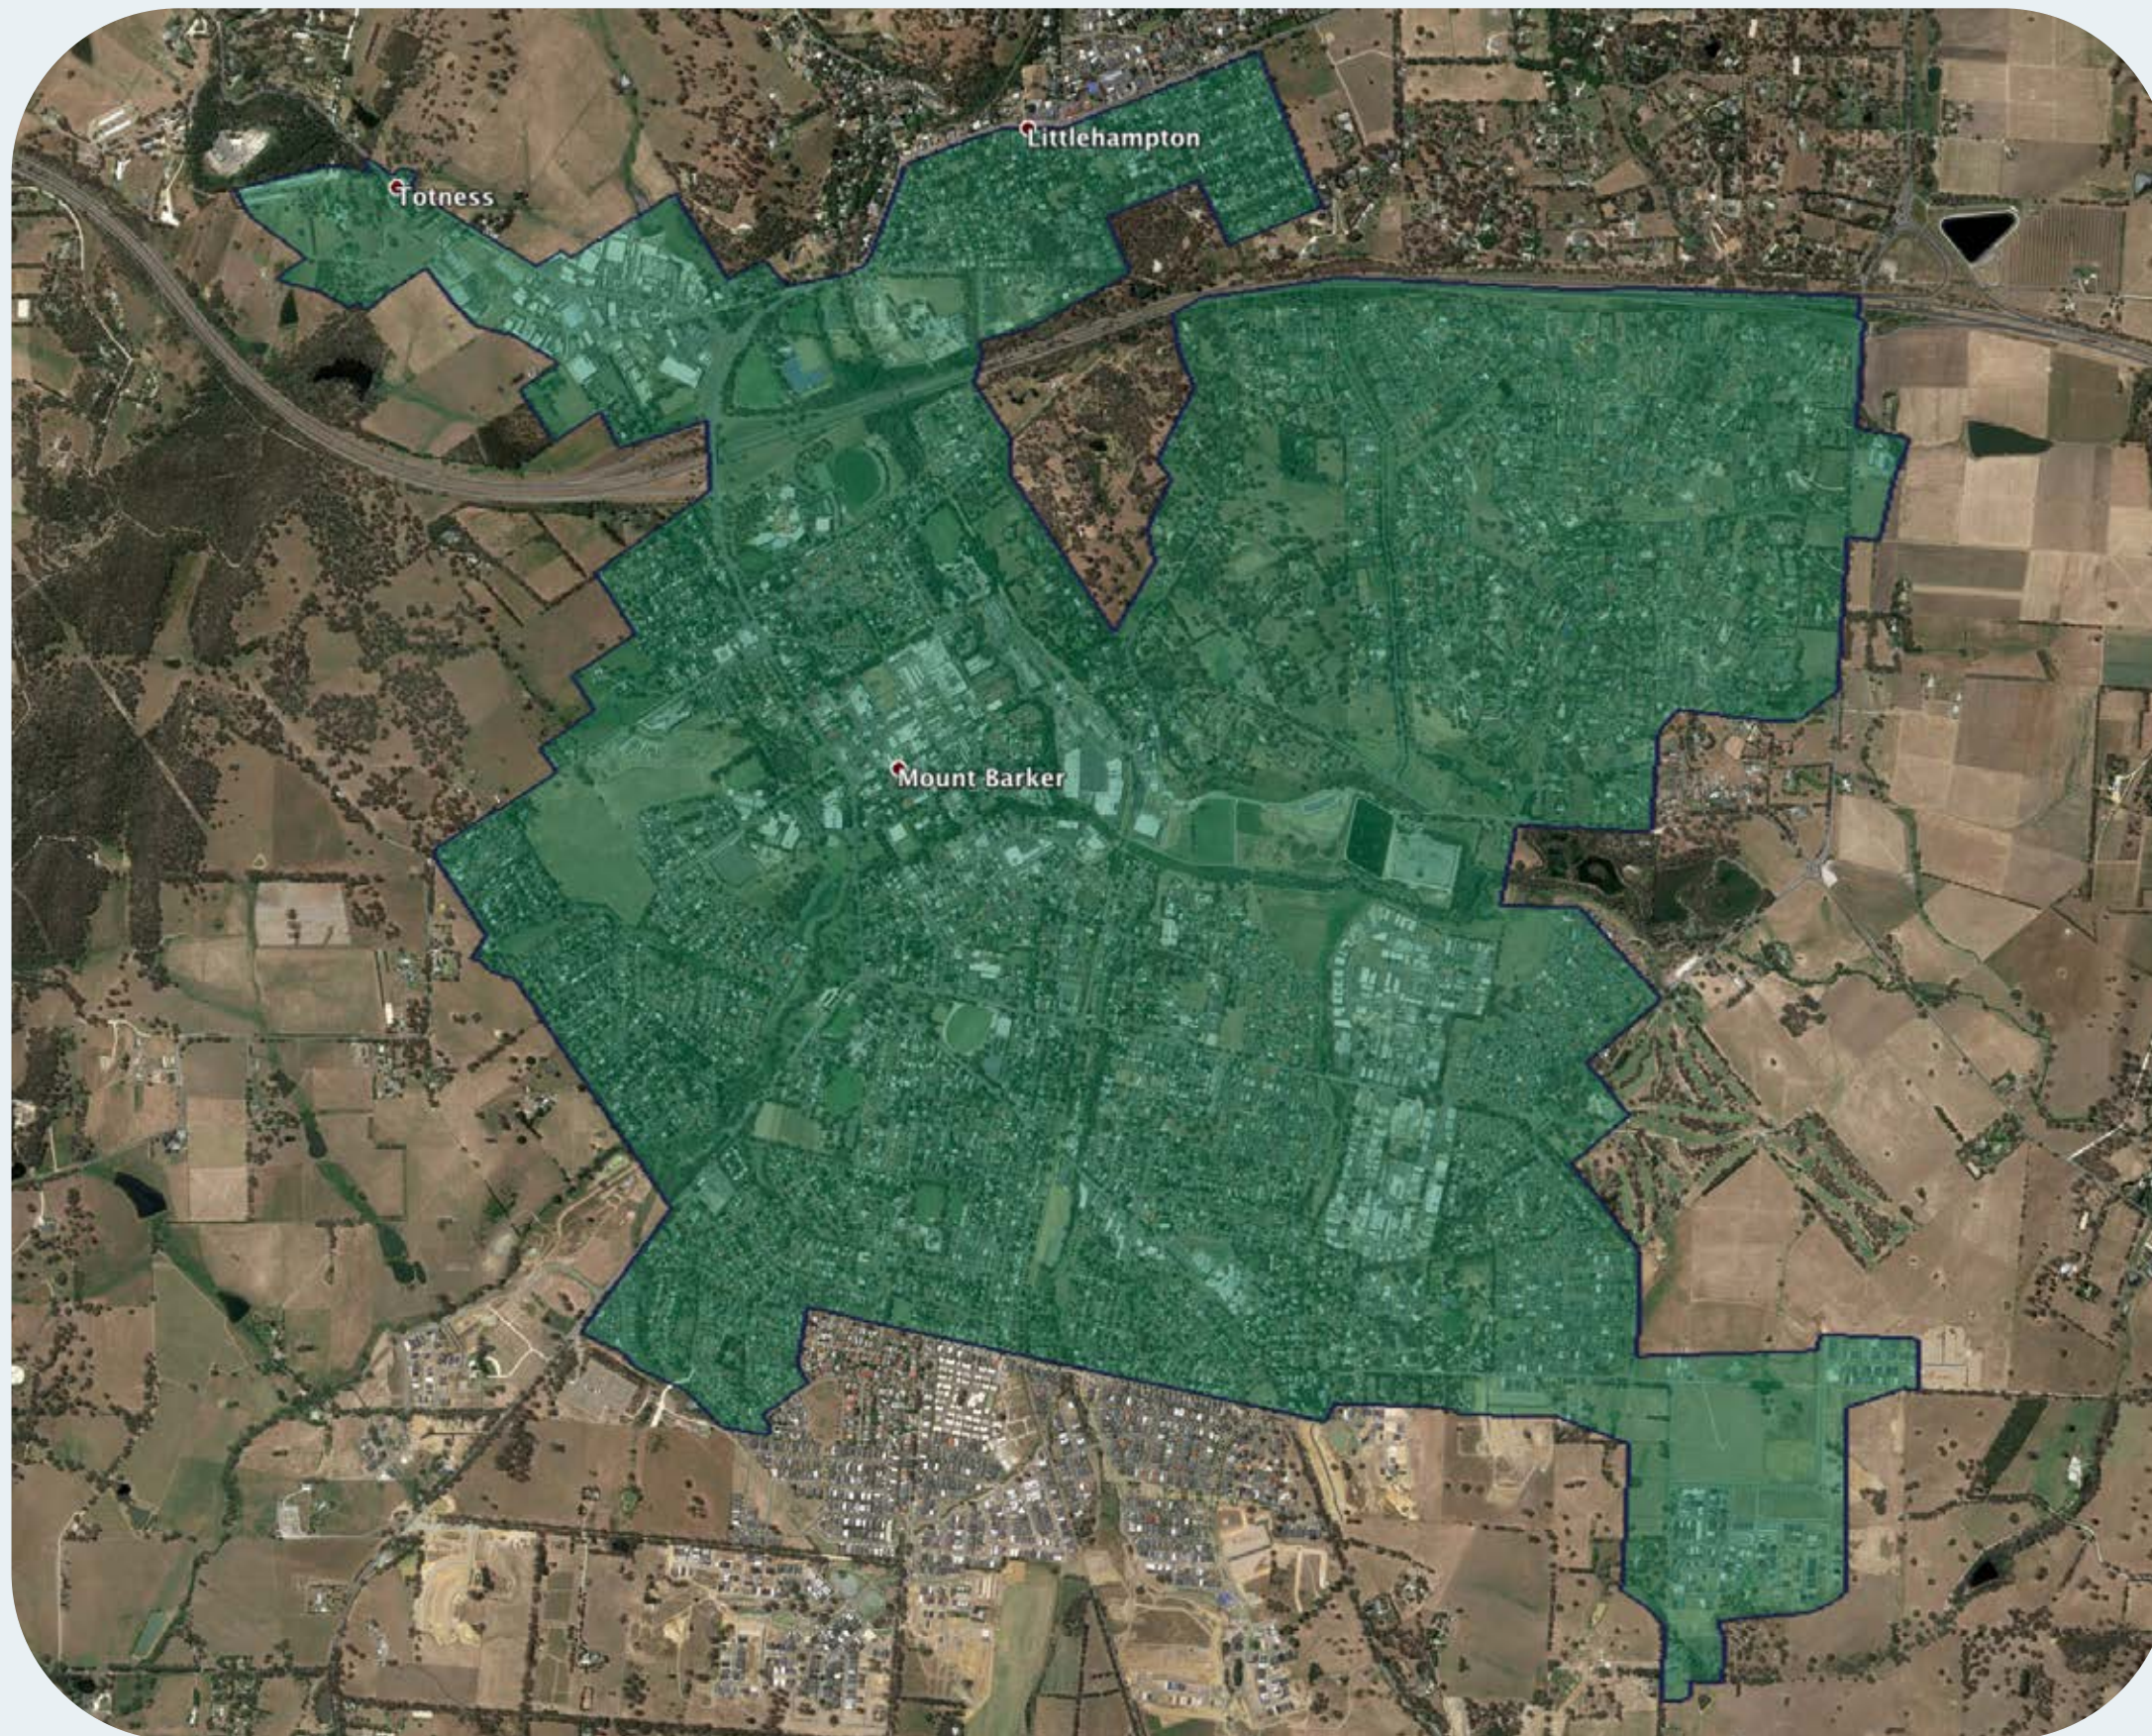

nbn™ Business Fibre Zone indicative map – Mount Barker and surrounds

The **nbn™** Business Fibre Initiative is available to businesses right across the country.

The area highlighted on this map, is part of an **nbn™** Business Fibre Zone that is eligible for business **nbn™** Enterprise Ethernet.