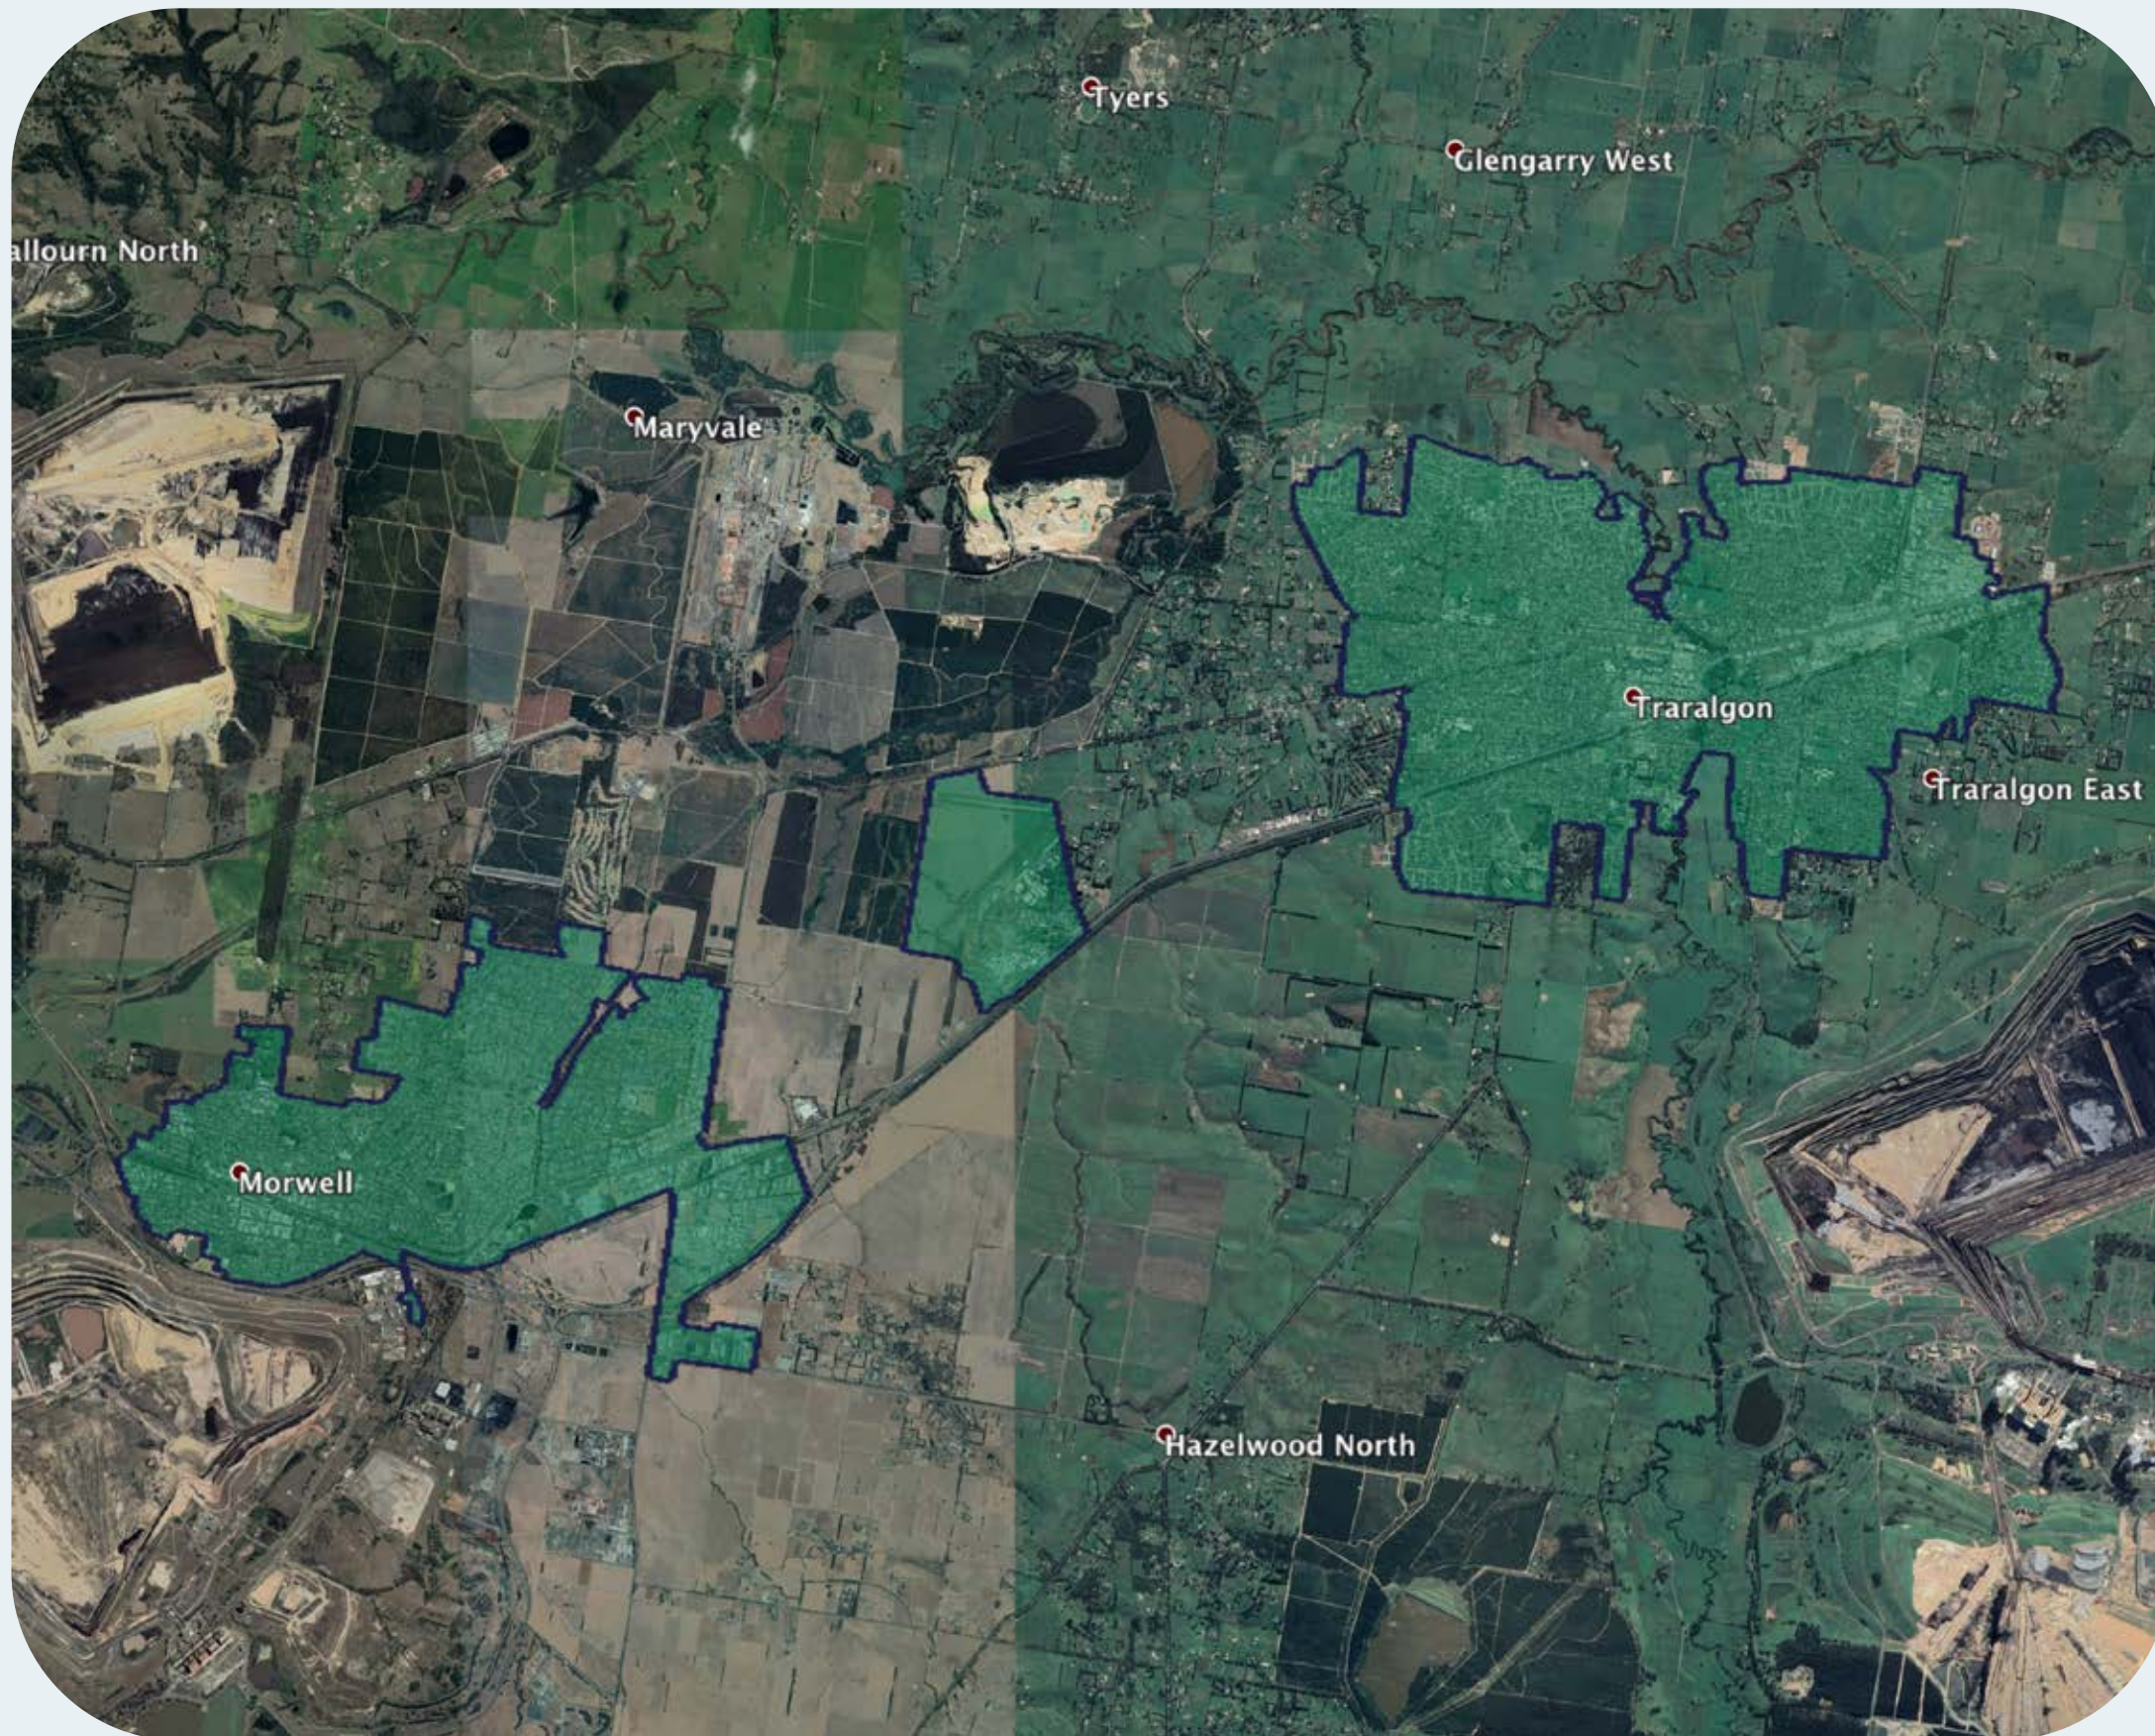

# nbn™ Business Fibre Zone indicative map – Morwell - Traralgon and surrounds

The **nbn™** Business Fibre Initiative is available to businesses right across the country.

The area highlighted on this map, is part of an **nbn™** Business Fibre Zone that is eligible for business **nbn™** Enterprise Ethernet.

## Key

-  **nbn™** Business Fibre Zone
-  Adjacent/nearby **nbn™** Business Fibre Zone (where relevant)