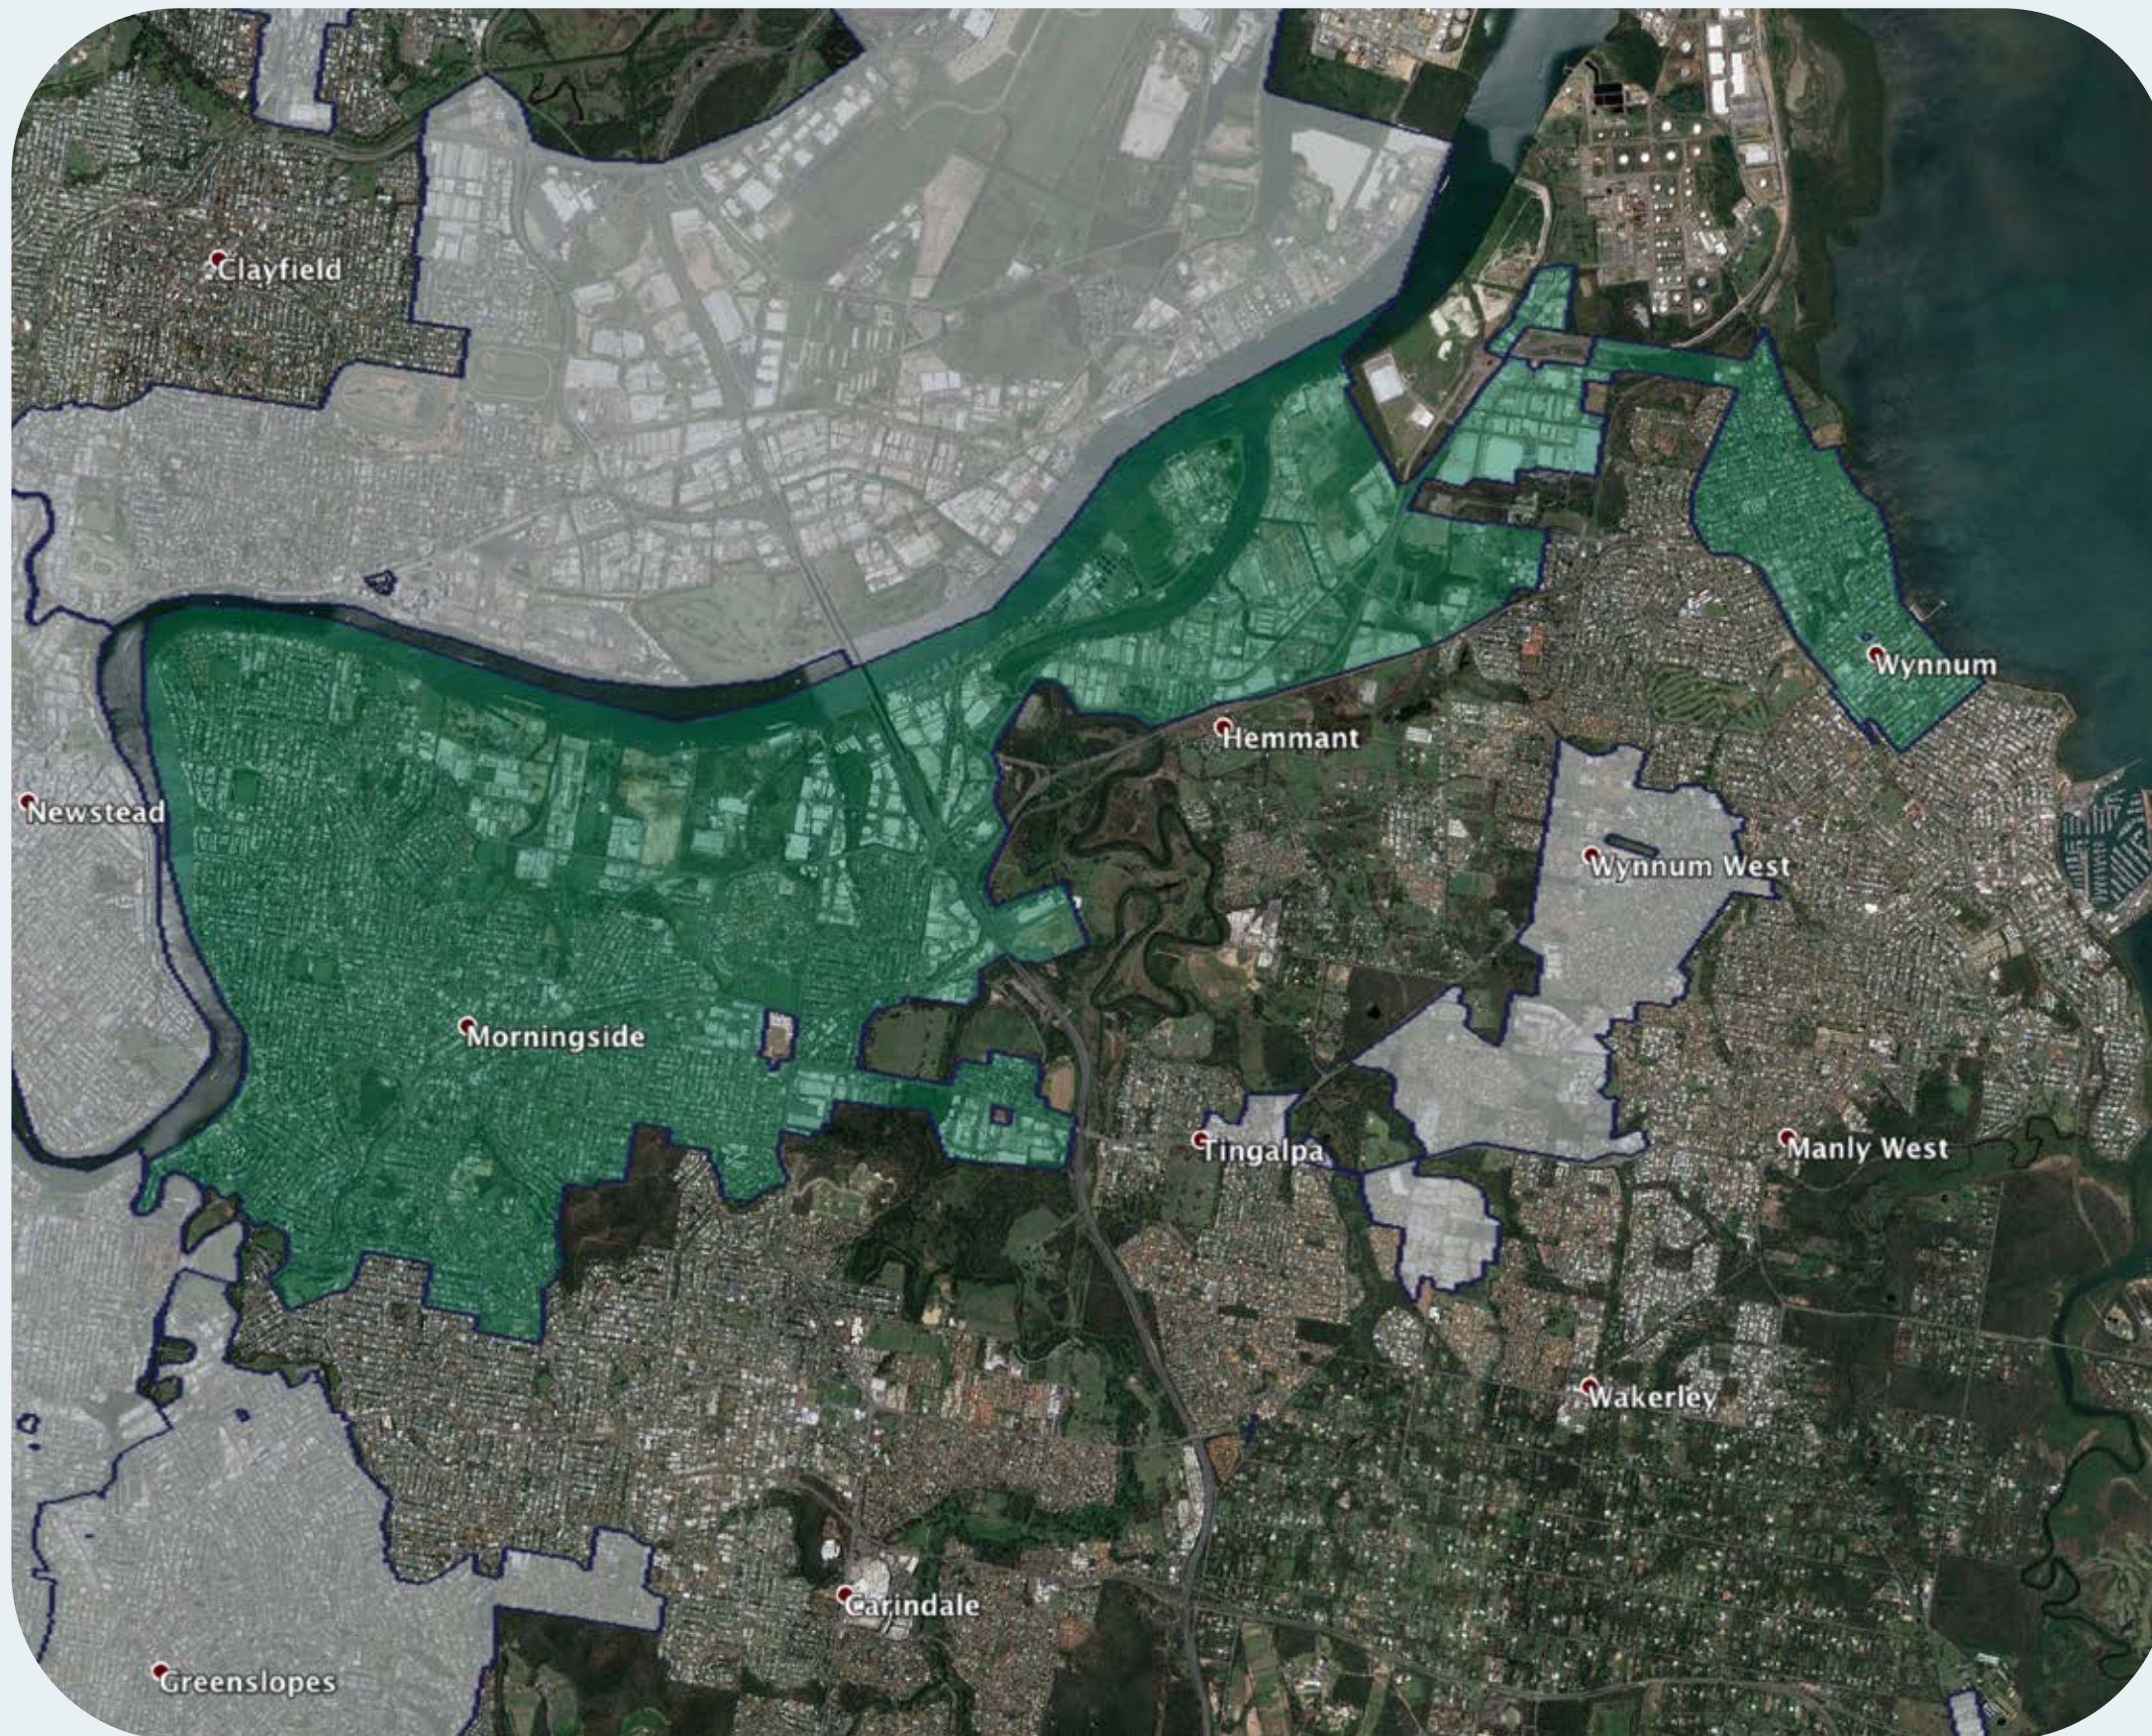

nbn™ Business Fibre Zone indicative map – Morningside - Lytton and surrounds

The **nbn™** Business Fibre Initiative is available to businesses right across the country.

The areas highlighted on this map, are part of an **nbn™** Business Fibre Zone that is eligible for business **nbn™** Enterprise Ethernet.