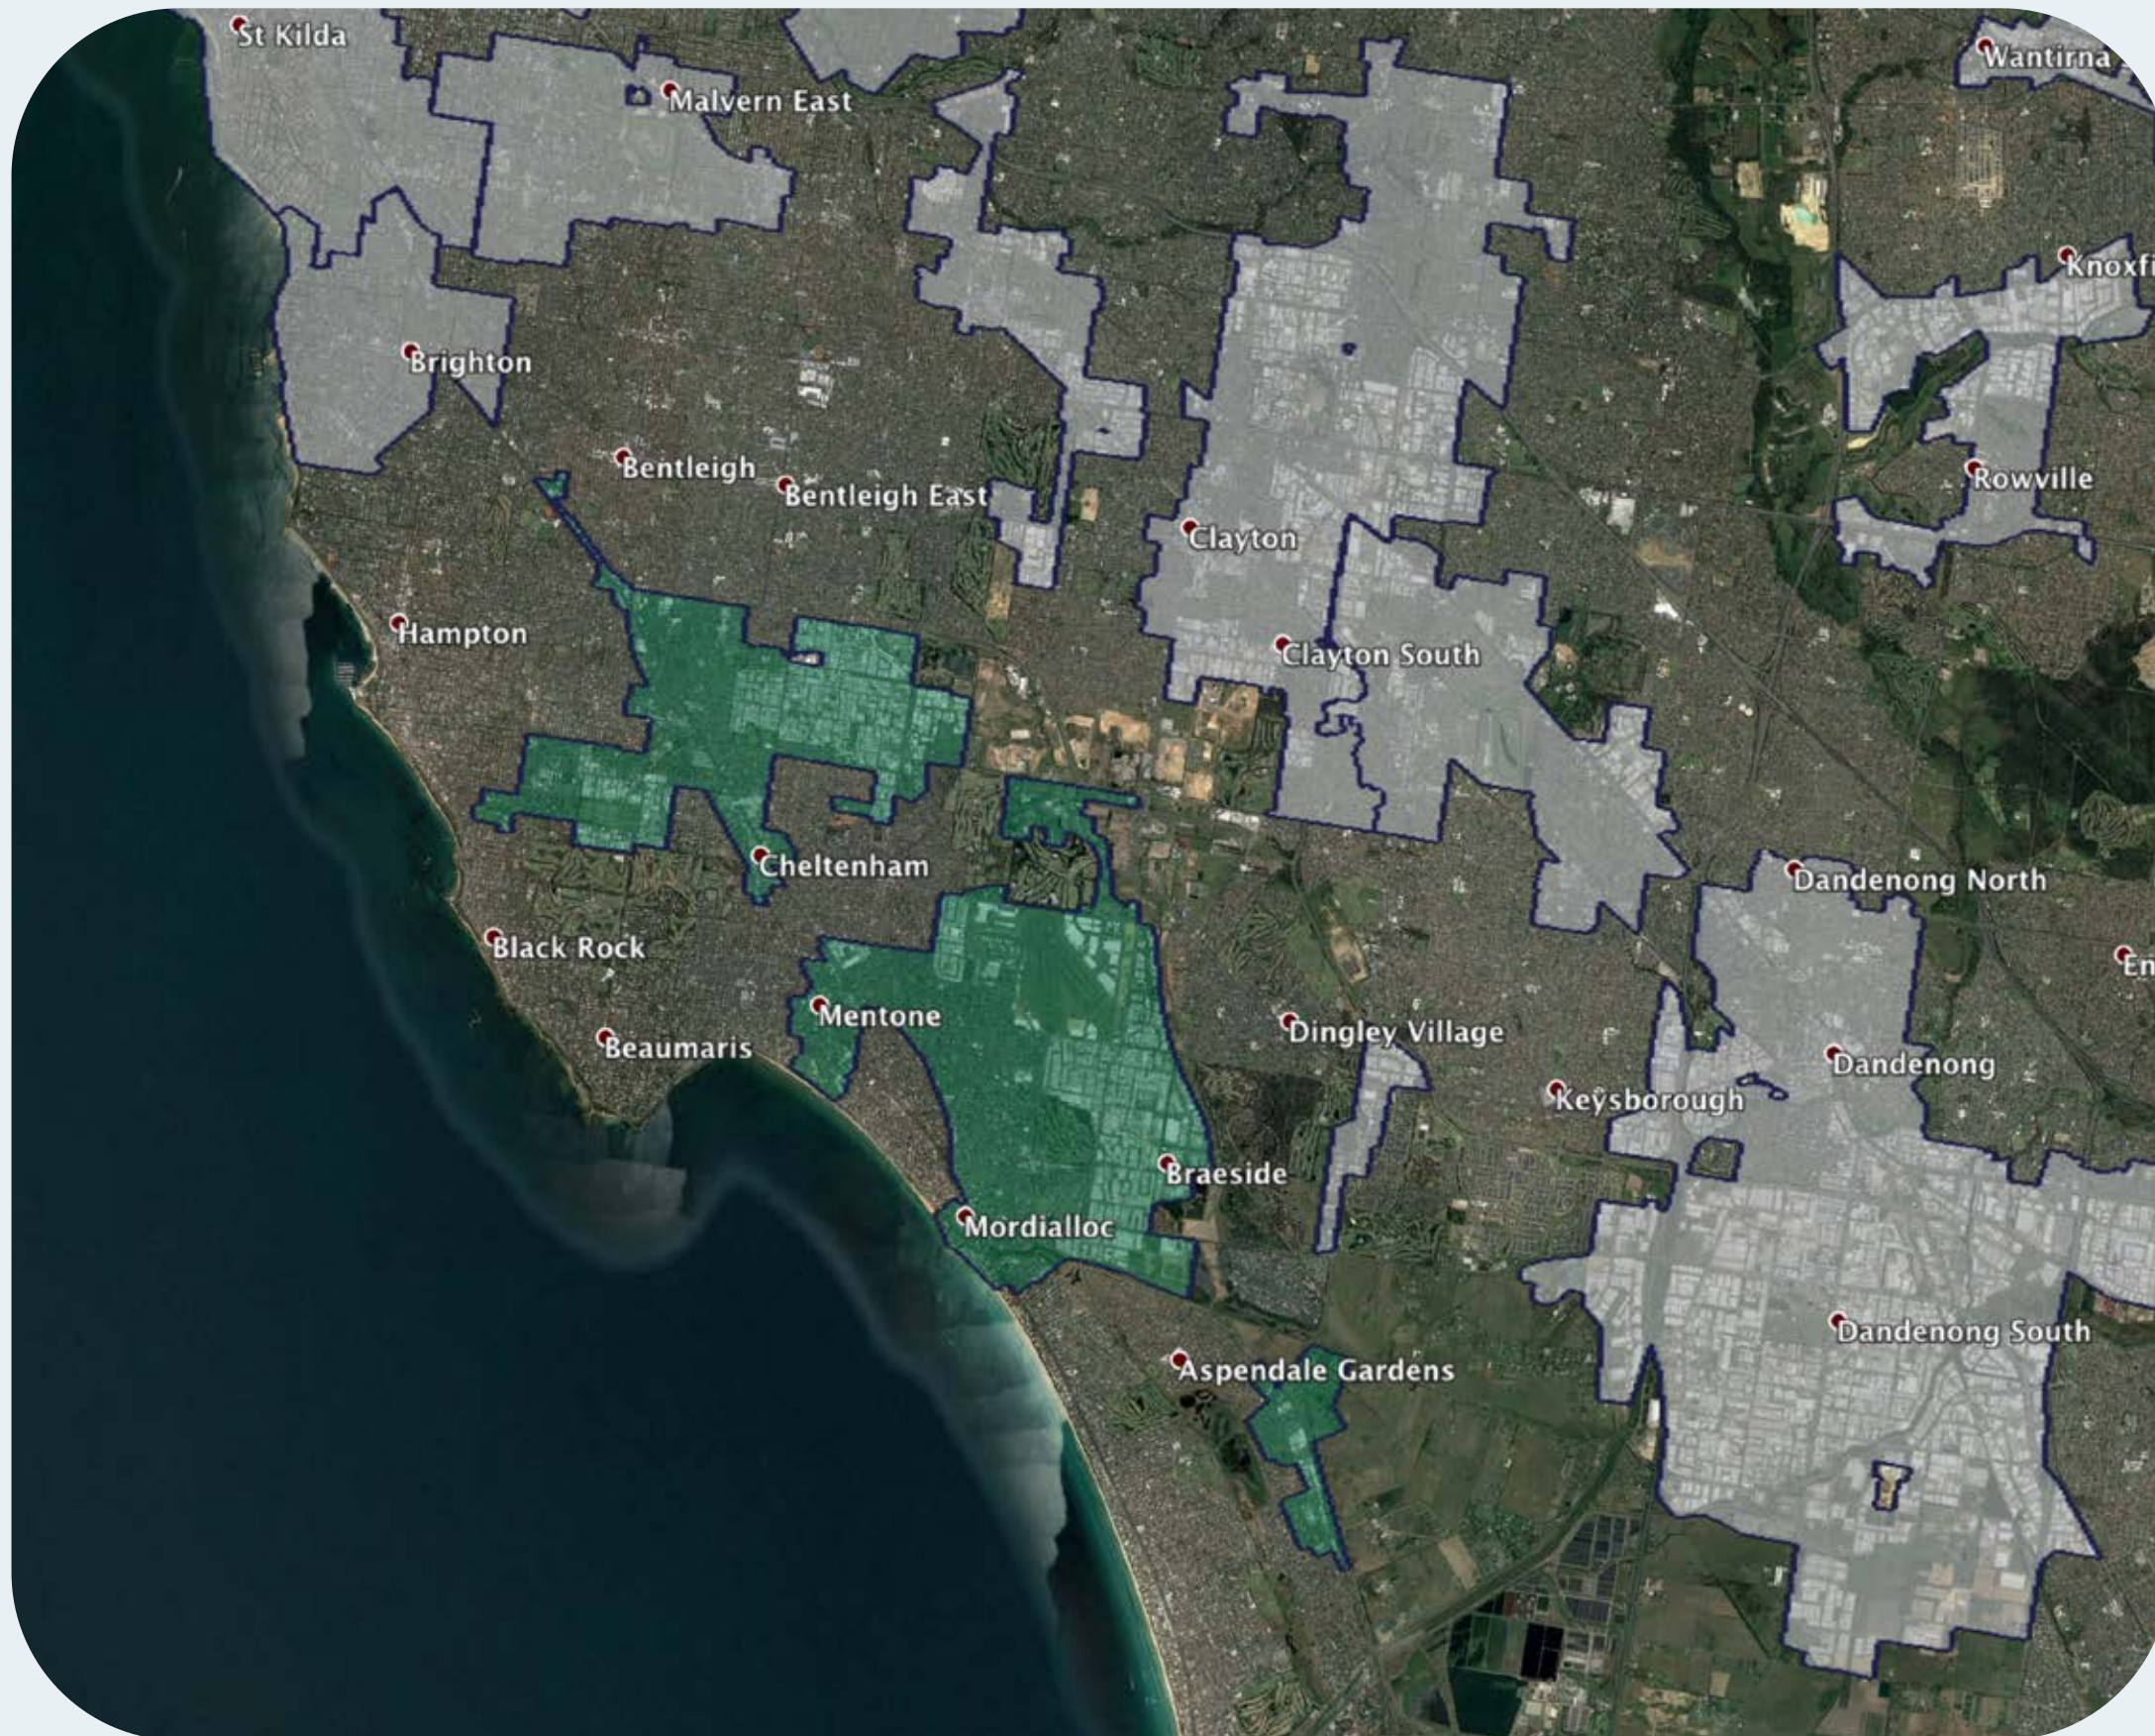

nbn™ Business Fibre Zone indicative map – Moorabbin and surrounds

The **nbn™** Business Fibre Initiative is available to businesses right across the country.

The areas highlighted on this map, are part of an **nbn™** Business Fibre Zone that is eligible for business **nbn™** Enterprise Ethernet.