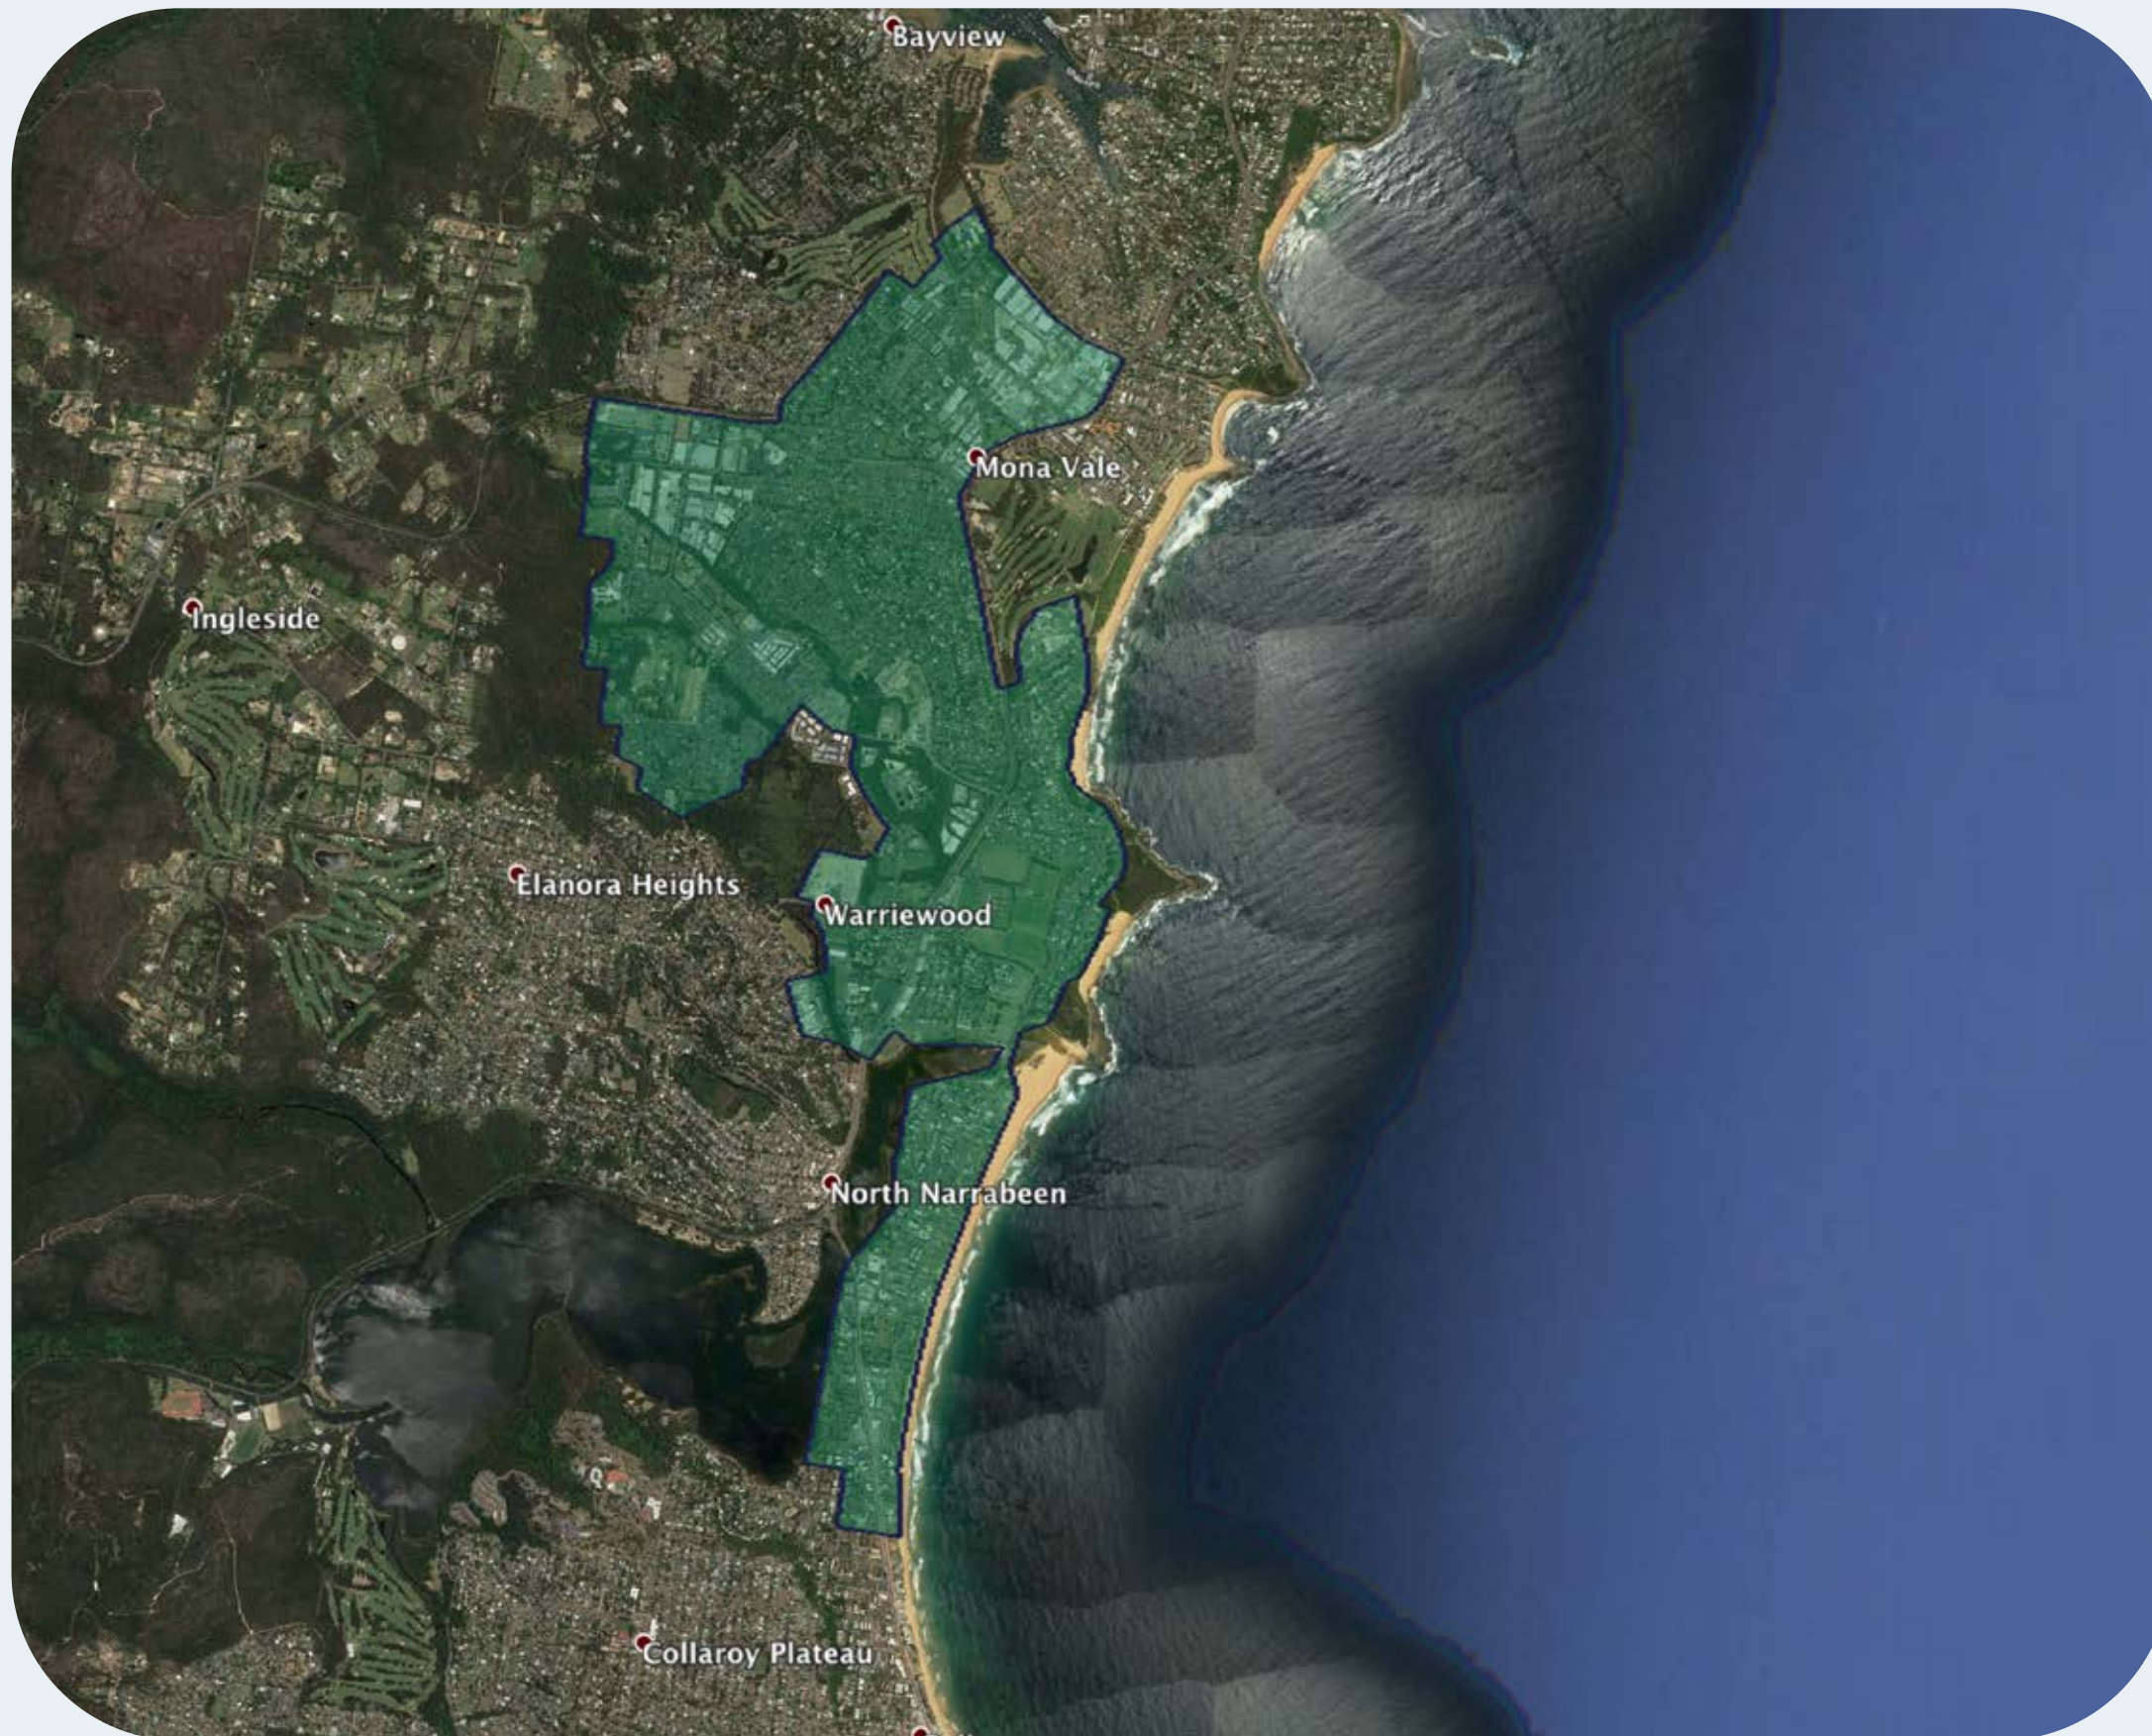

nbn™ Business Fibre Zone indicative map – Mona Vale - Narrabeen and surrounds

The **nbn™** Business Fibre Initiative is available to businesses right across the country.

The area highlighted on this map, is part of an **nbn™** Business Fibre Zone that is eligible for business **nbn™** Enterprise Ethernet.