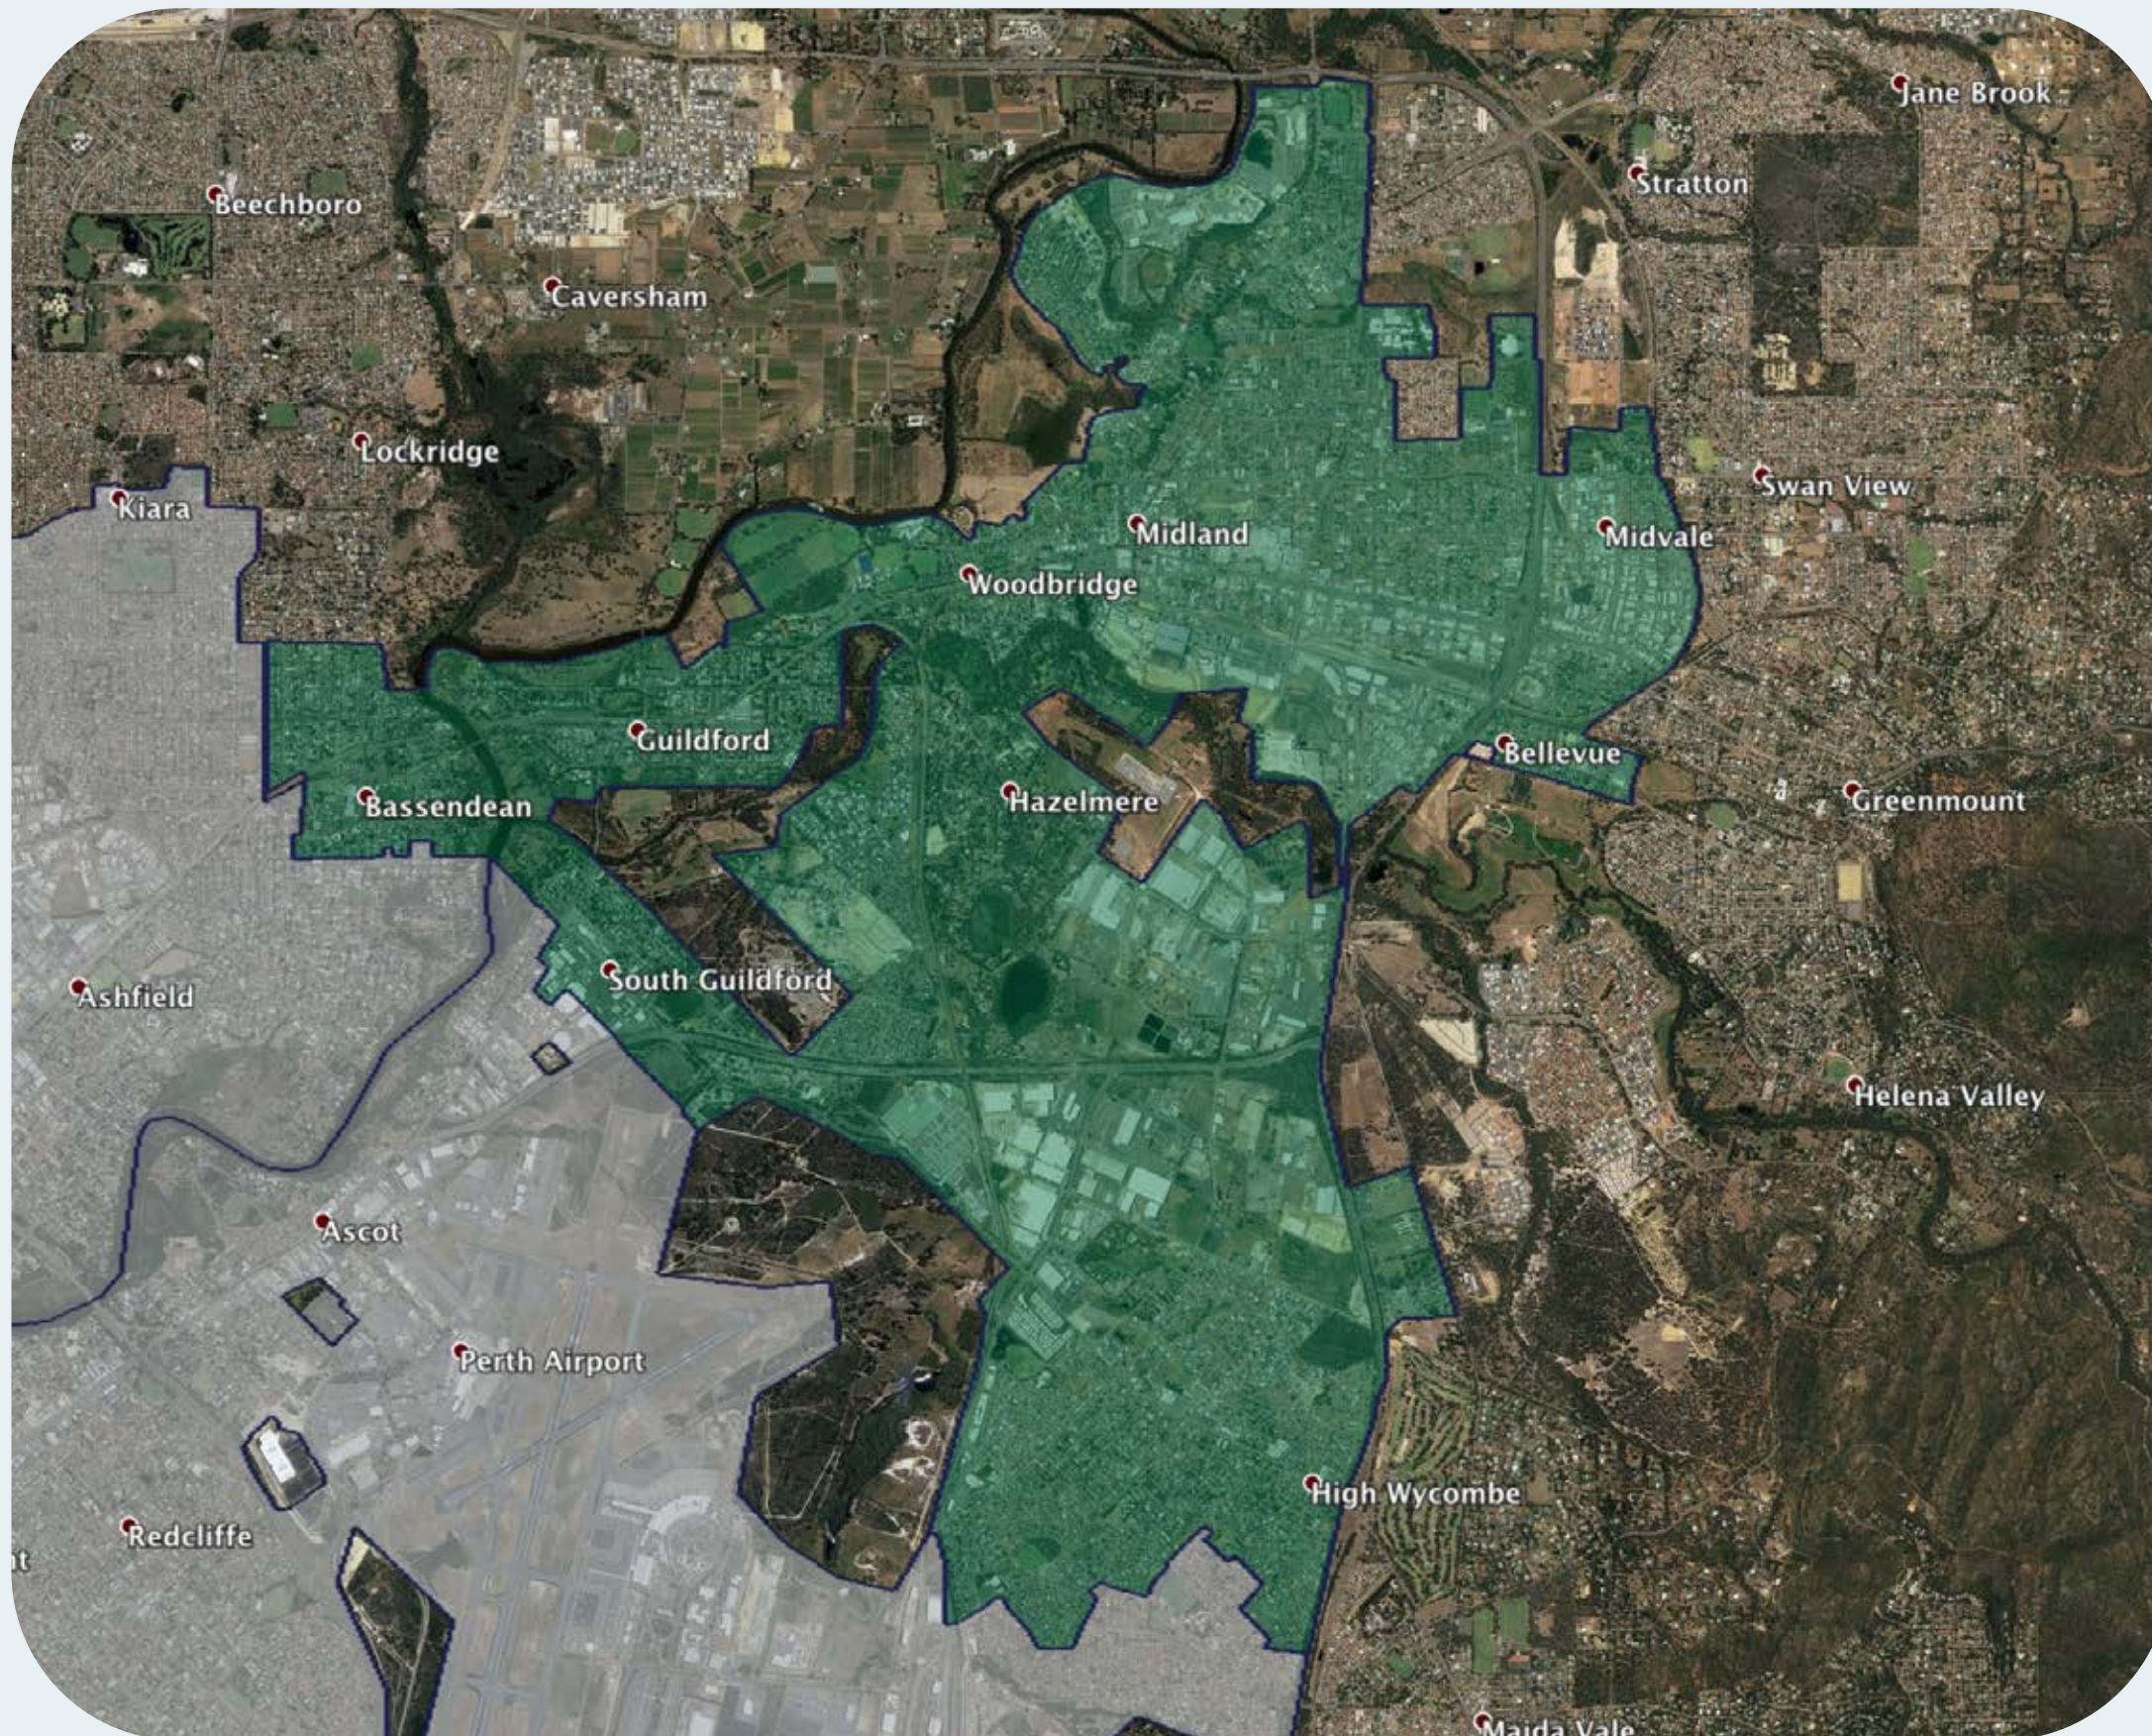

# nbn™ Business Fibre Zone indicative map – Midland - Guildford and surrounds

The **nbn™** Business Fibre Initiative is available to businesses right across the country.

The areas highlighted on this map, are part of an **nbn™** Business Fibre Zone that is eligible for business **nbn™** Enterprise Ethernet.

## Key

-  **nbn™** Business Fibre Zone
-  Adjacent/nearby **nbn™** Business Fibre Zone (where relevant)