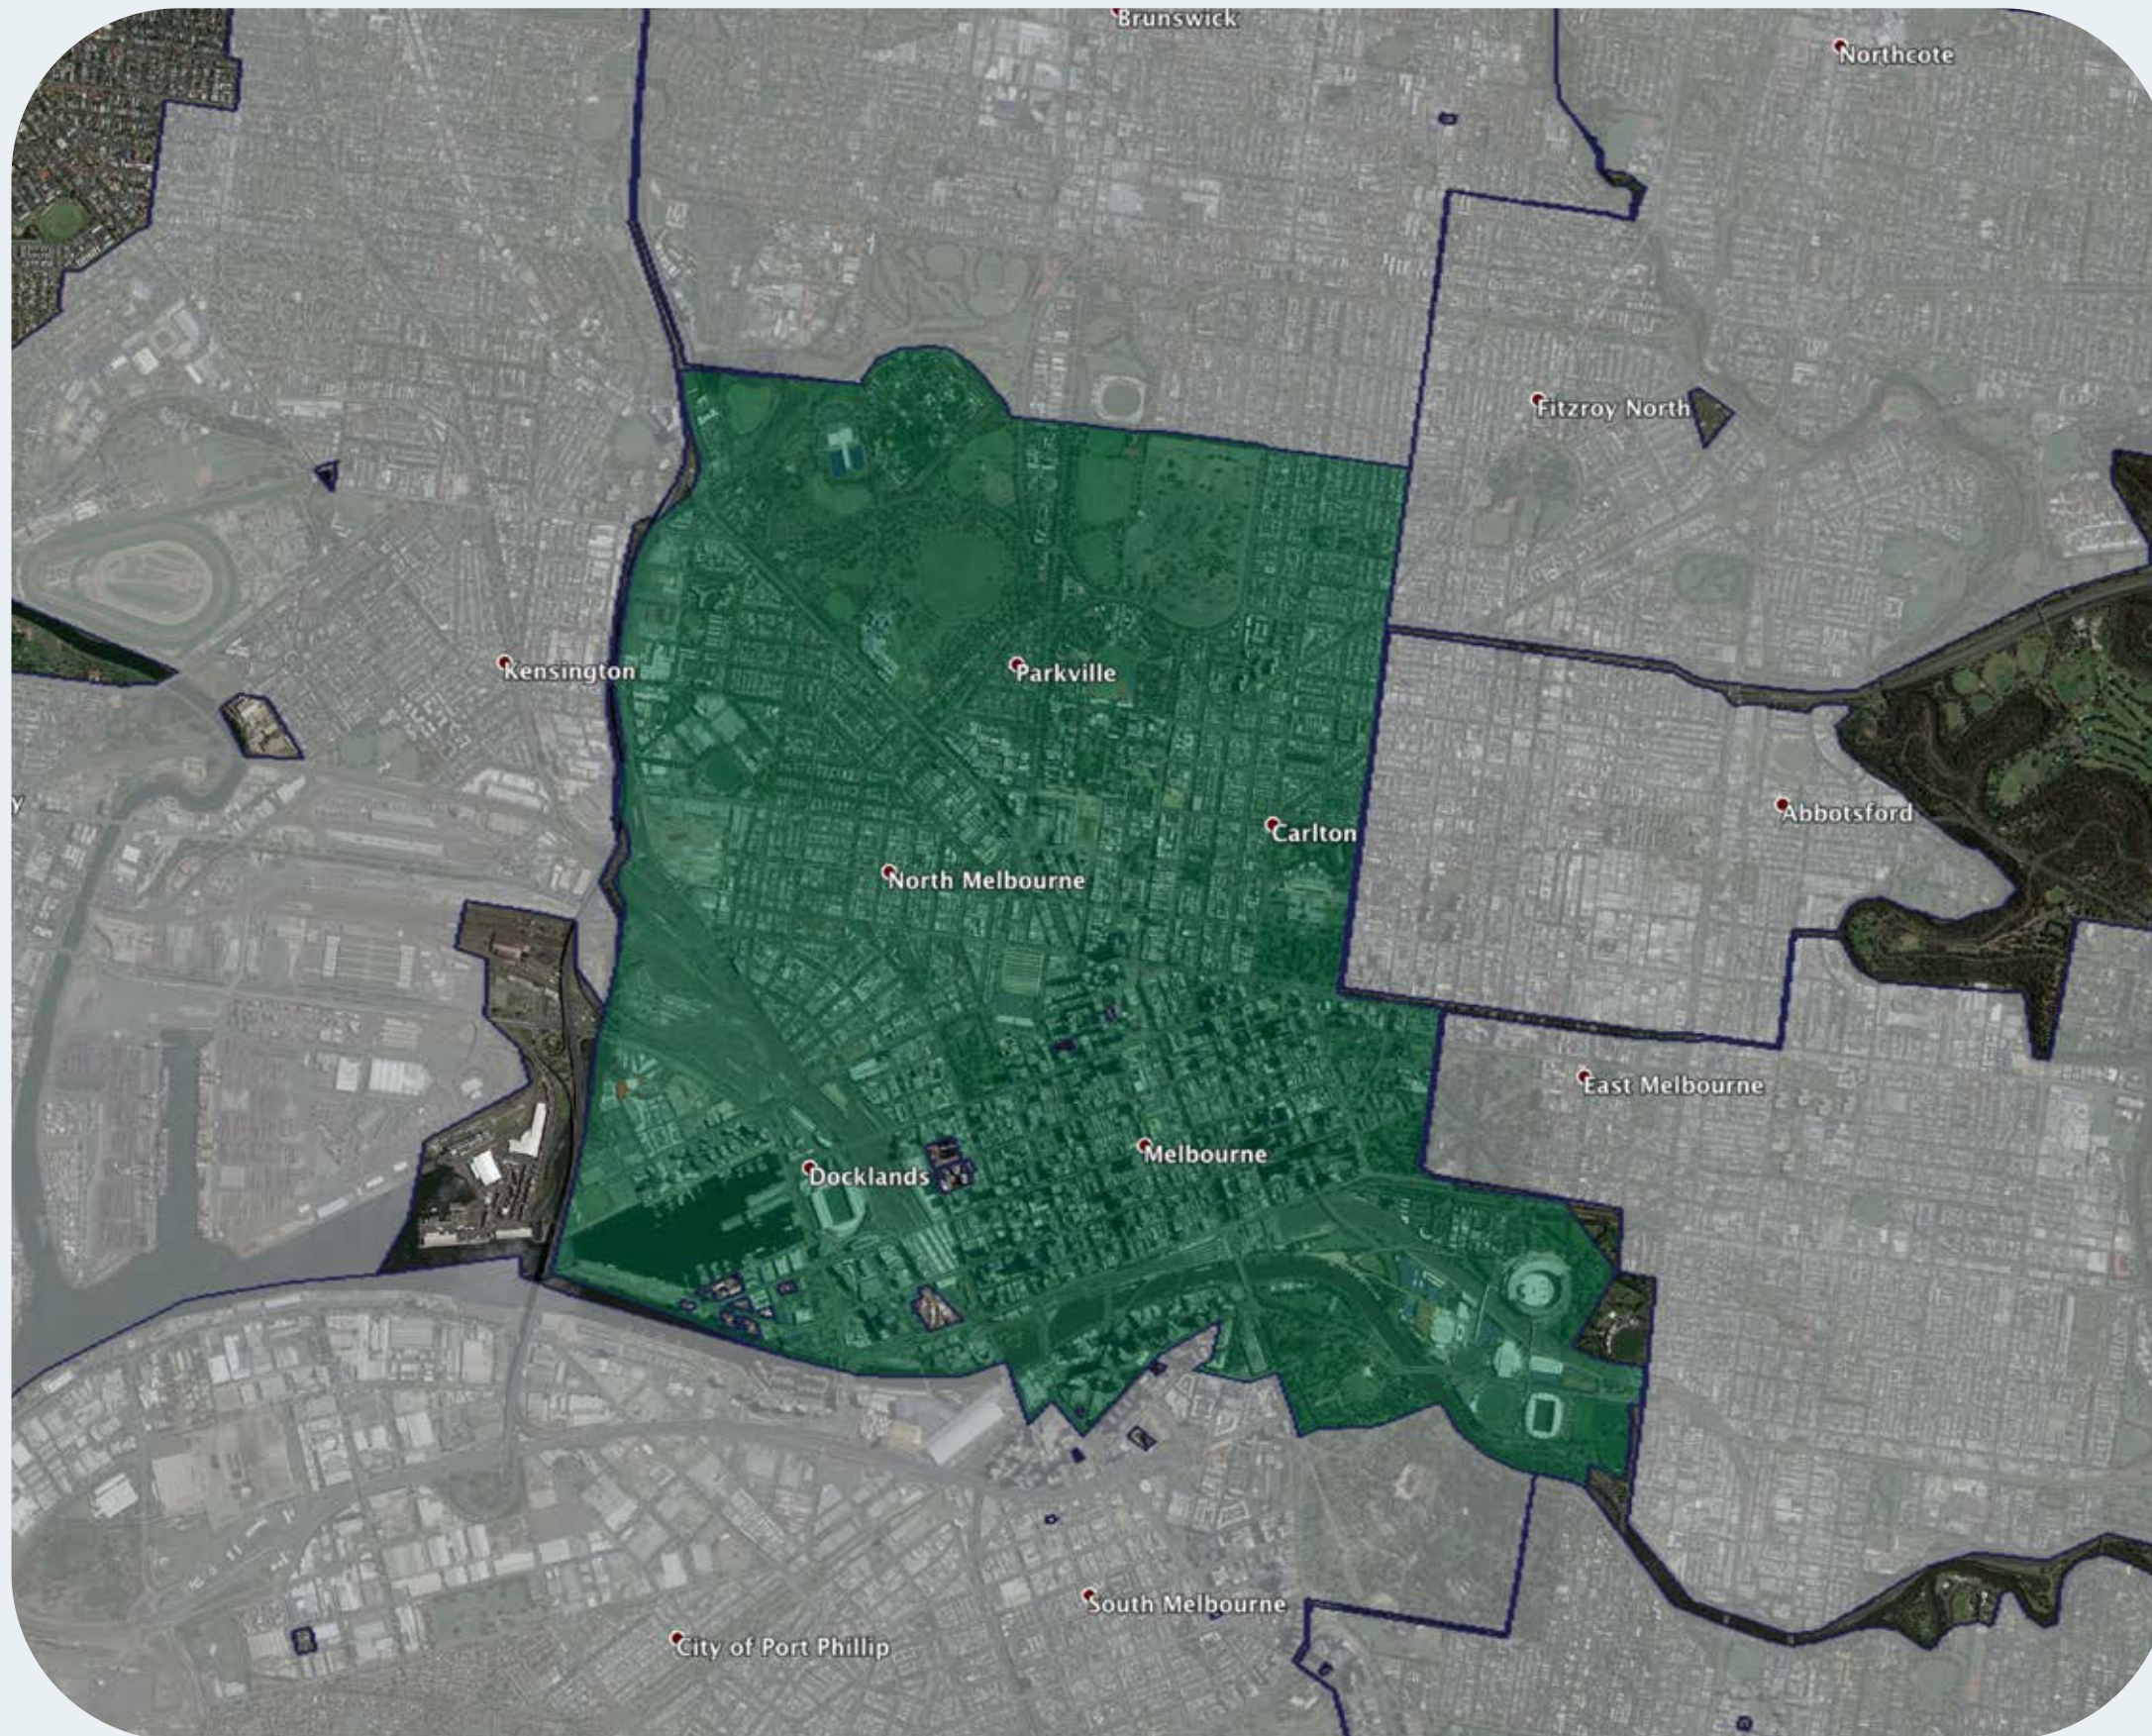

nbn™ Business Fibre Zone indicative map – Melbourne CBD and surrounds

The **nbn™** Business Fibre Initiative is available to businesses right across the country.

The areas highlighted on this map, are part of an **nbn™** Business Fibre Zone that is eligible for business **nbn™** Enterprise Ethernet.