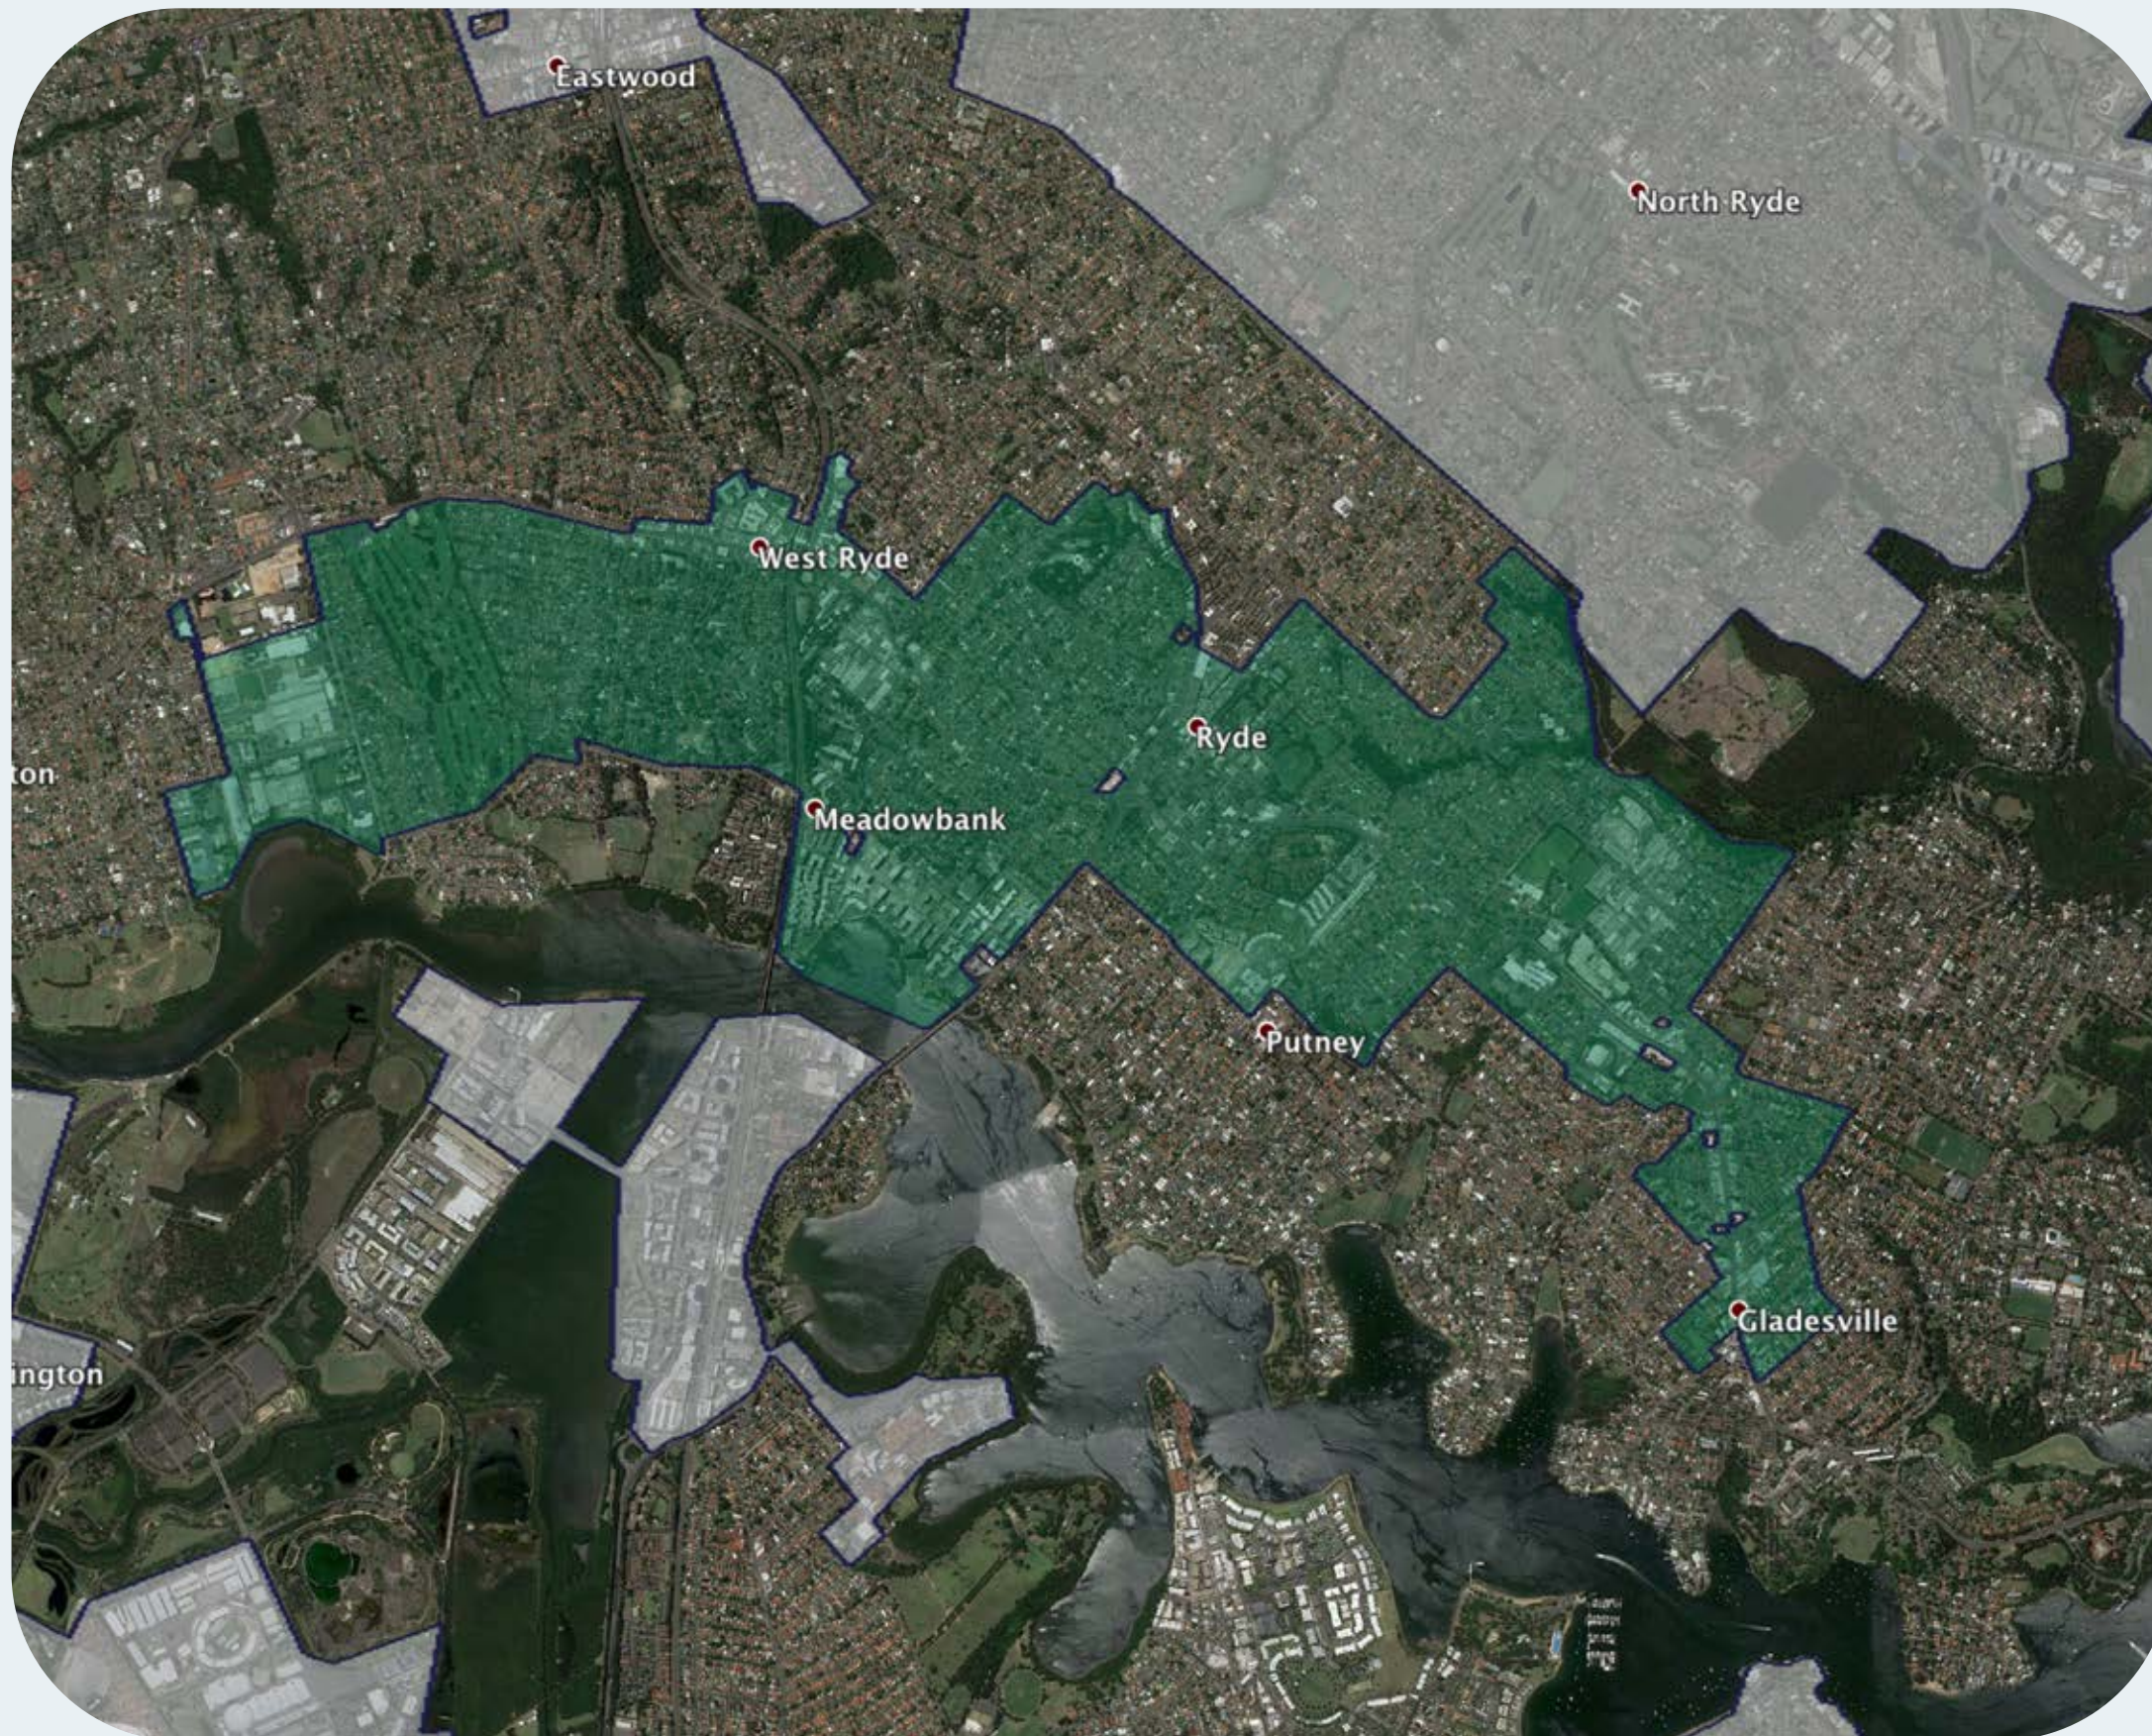

# nbn™ Business Fibre Zone indicative map – Meadowbank - Ryde and surrounds

The **nbn™** Business Fibre Initiative is available to businesses right across the country.

The areas highlighted on this map, are part of an **nbn™** Business Fibre Zone that is eligible for business **nbn™** Enterprise Ethernet.

## Key

-  **nbn™** Business Fibre Zone
-  Adjacent/nearby **nbn™** Business Fibre Zone (where relevant)