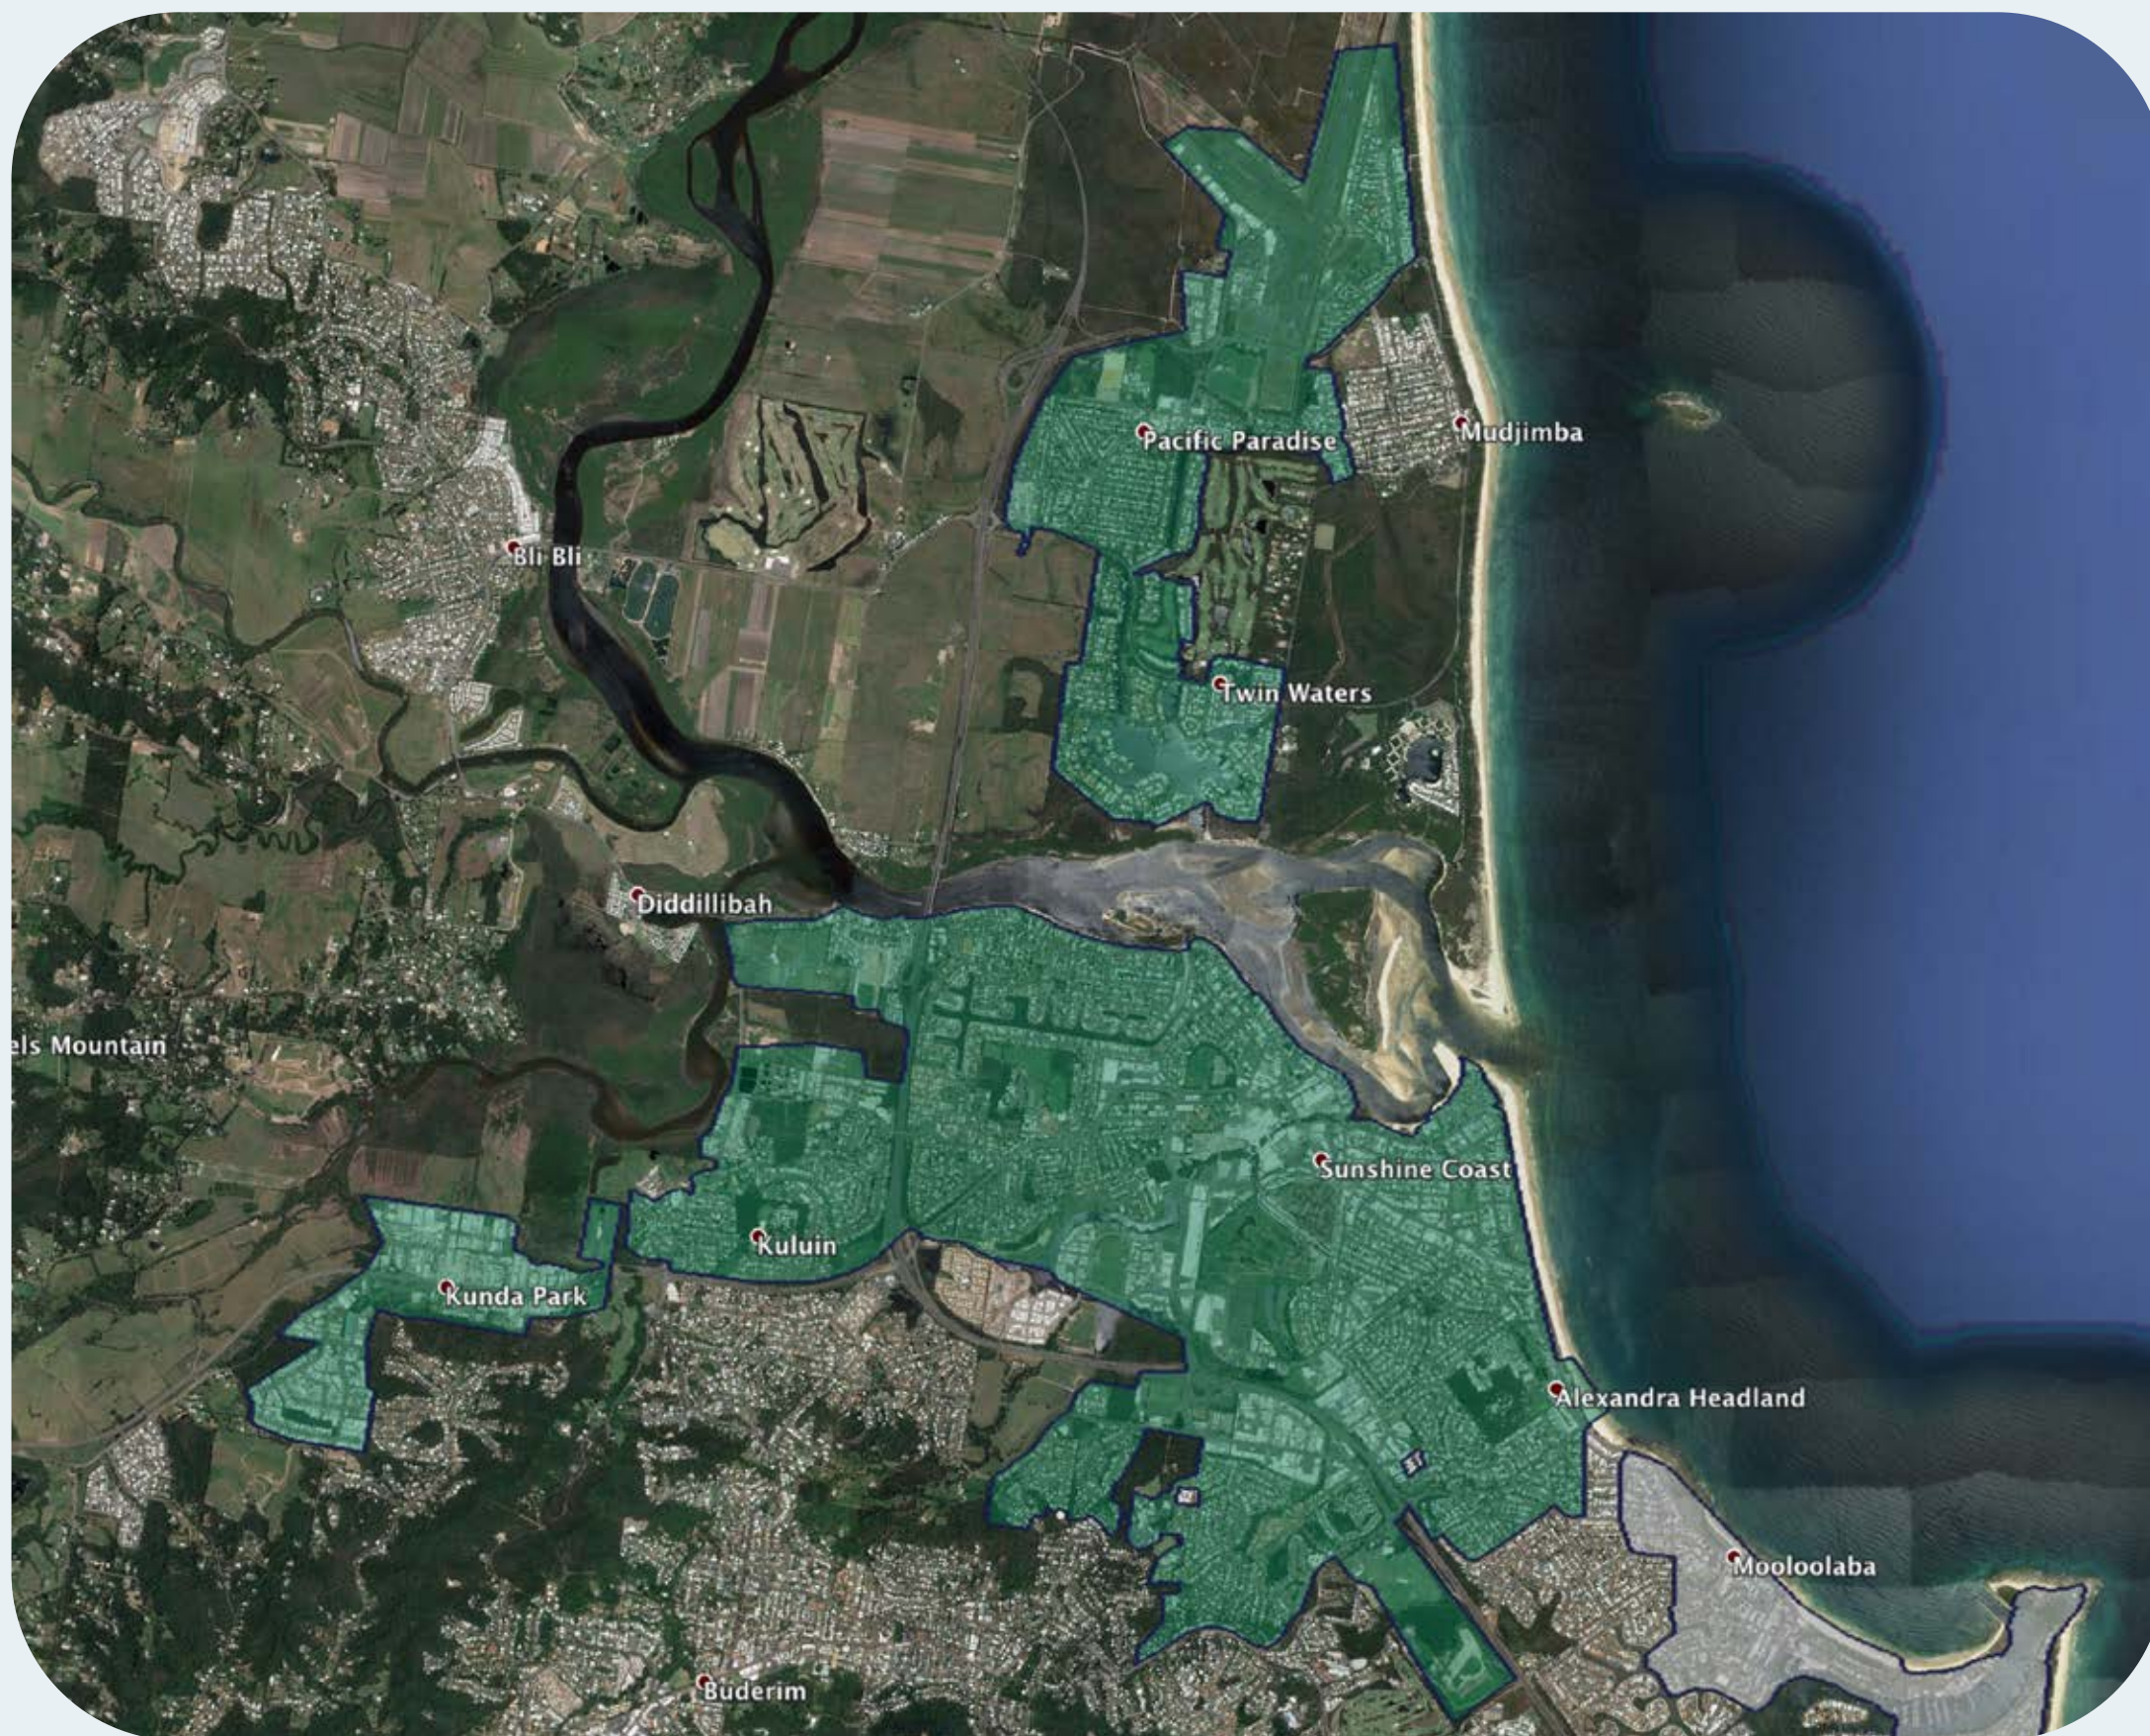

# nbn™ Business Fibre Zone indicative map – Maroochydore and surrounds

The **nbn™** Business Fibre Initiative is available to businesses right across the country.

The areas highlighted on this map, are part of an **nbn™** Business Fibre Zone that is eligible for business **nbn™** Enterprise Ethernet.

## Key

-  **nbn™** Business Fibre Zone
-  Adjacent/nearby **nbn™** Business Fibre Zone (where relevant)