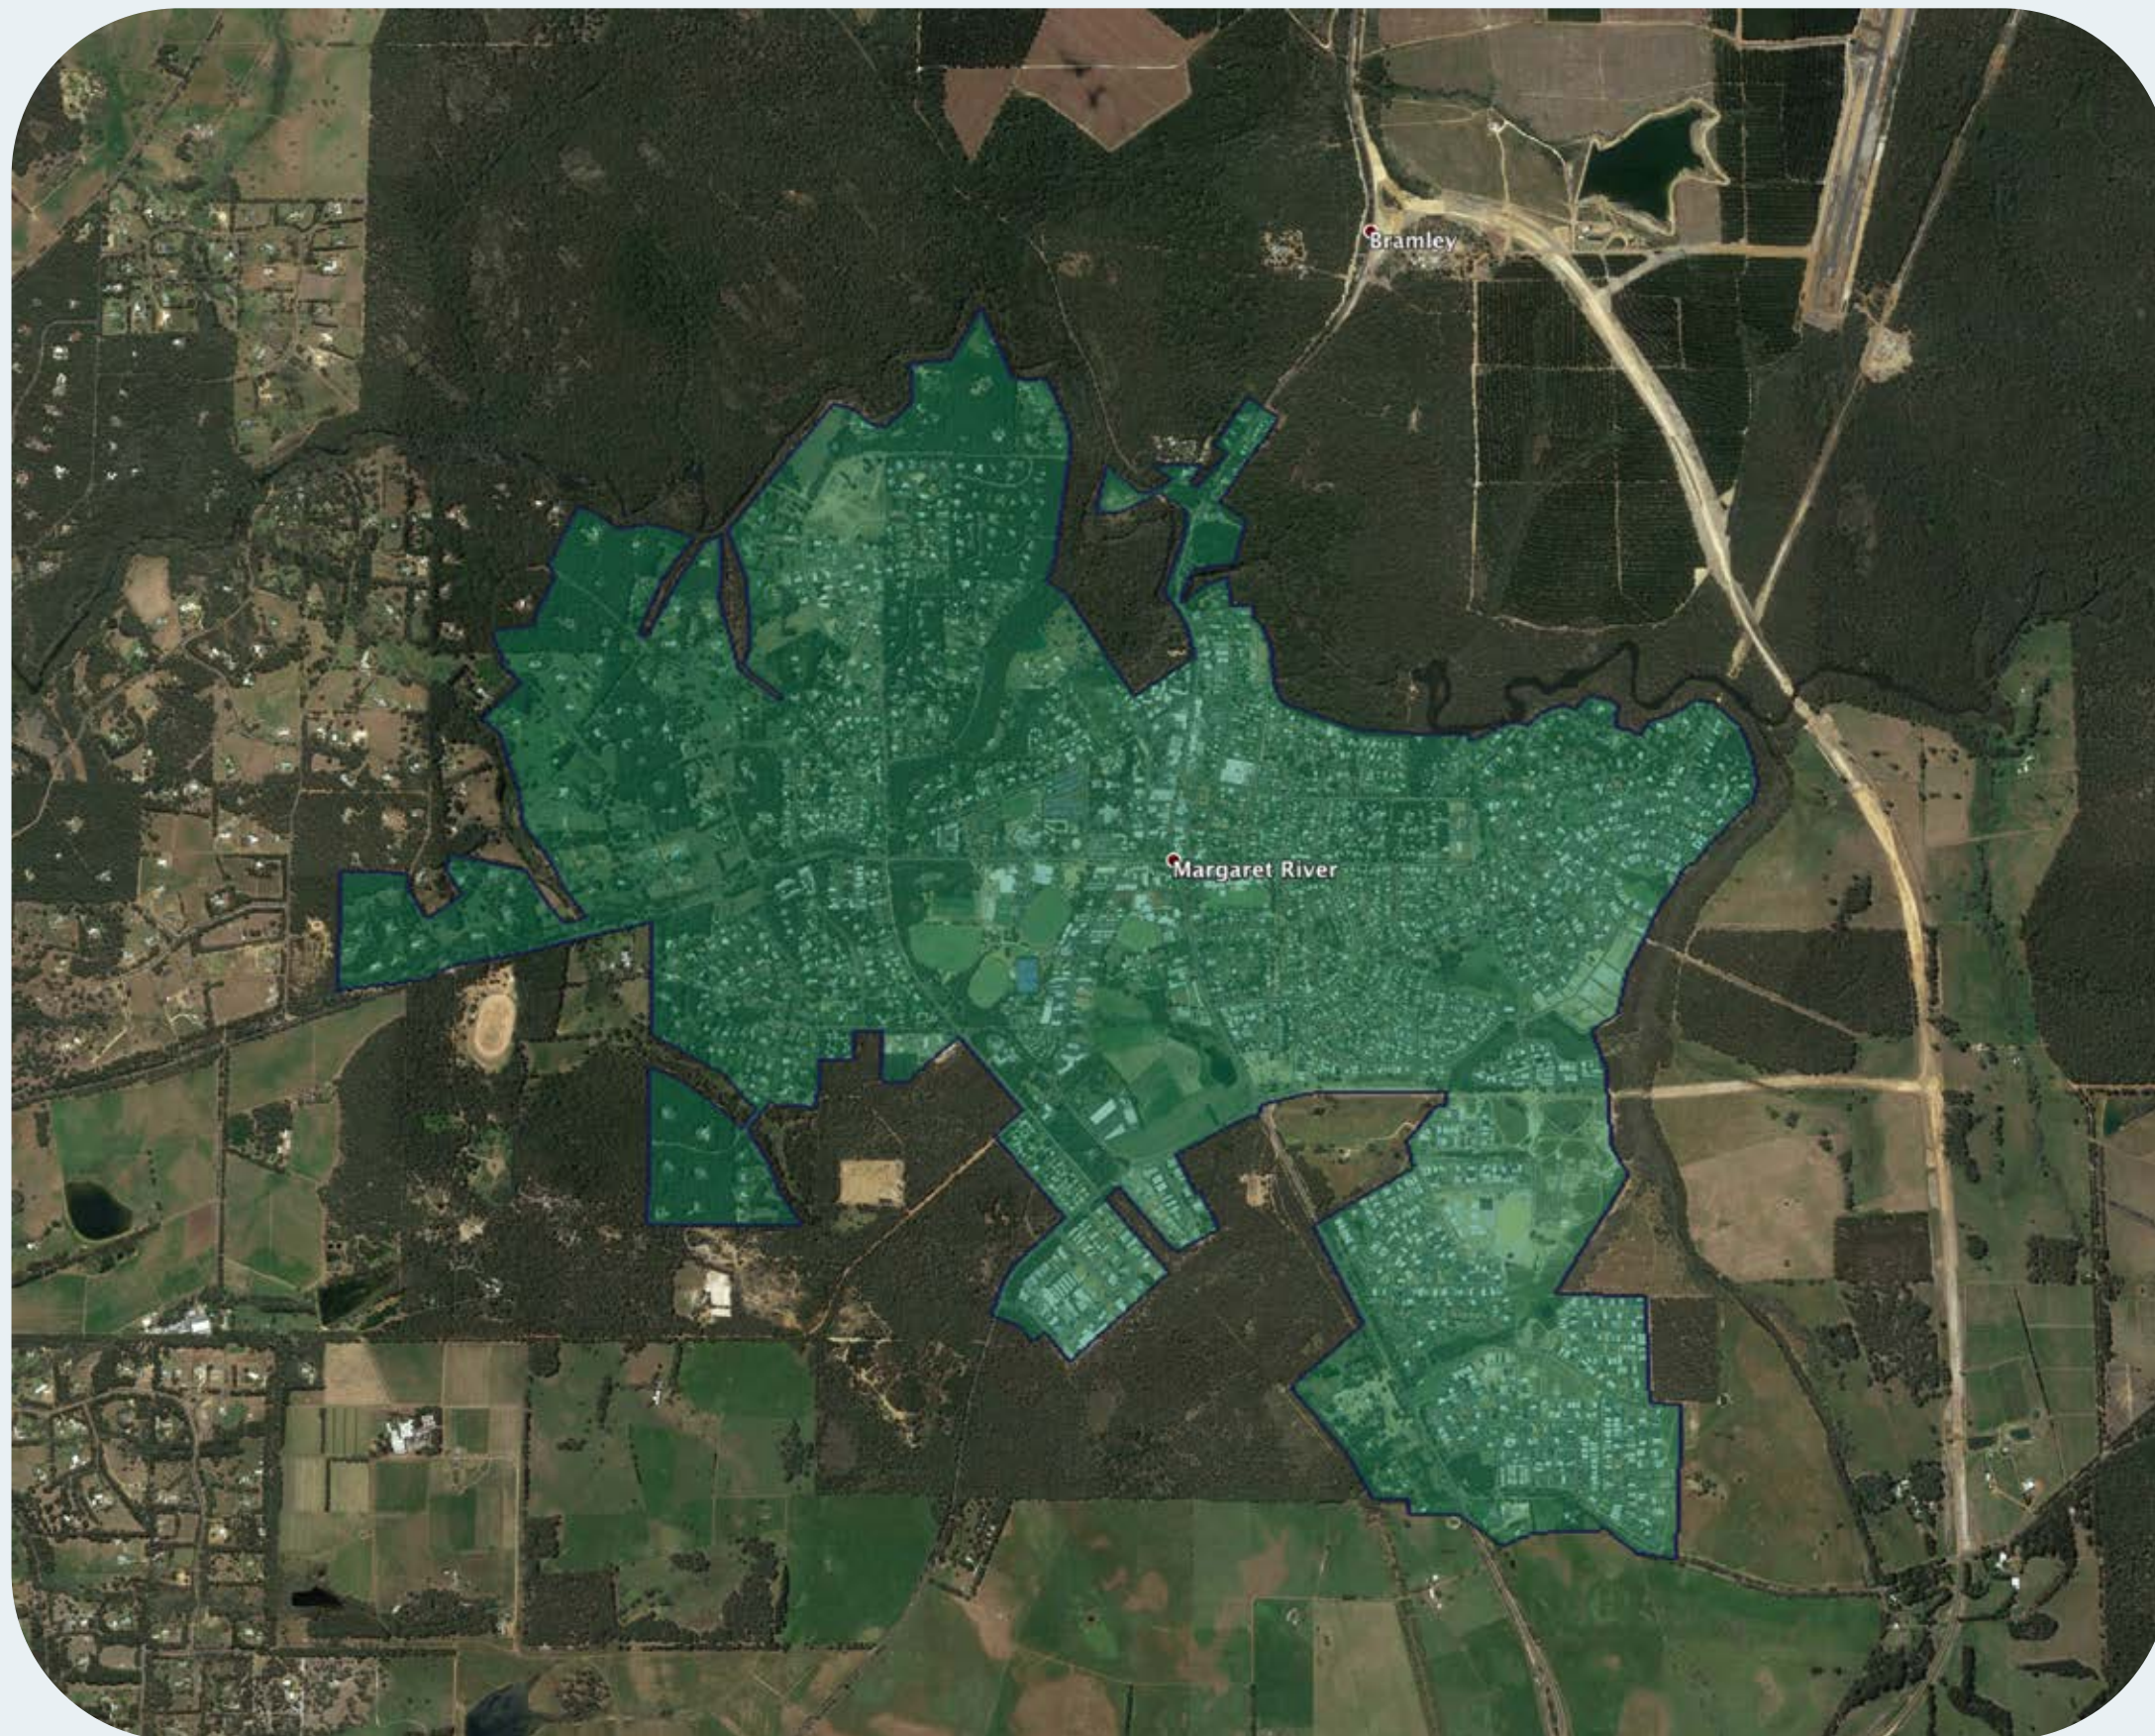

# nbn™ Business Fibre Zone indicative map – Margaret River and surrounds

The **nbn™** Business Fibre Initiative is available to businesses right across the country.

The area highlighted on this map, is part of an **nbn™** Business Fibre Zone that is eligible for business **nbn™** Enterprise Ethernet.

## Key

-  **nbn™** Business Fibre Zone
-  Adjacent/nearby **nbn™** Business Fibre Zone (where relevant)