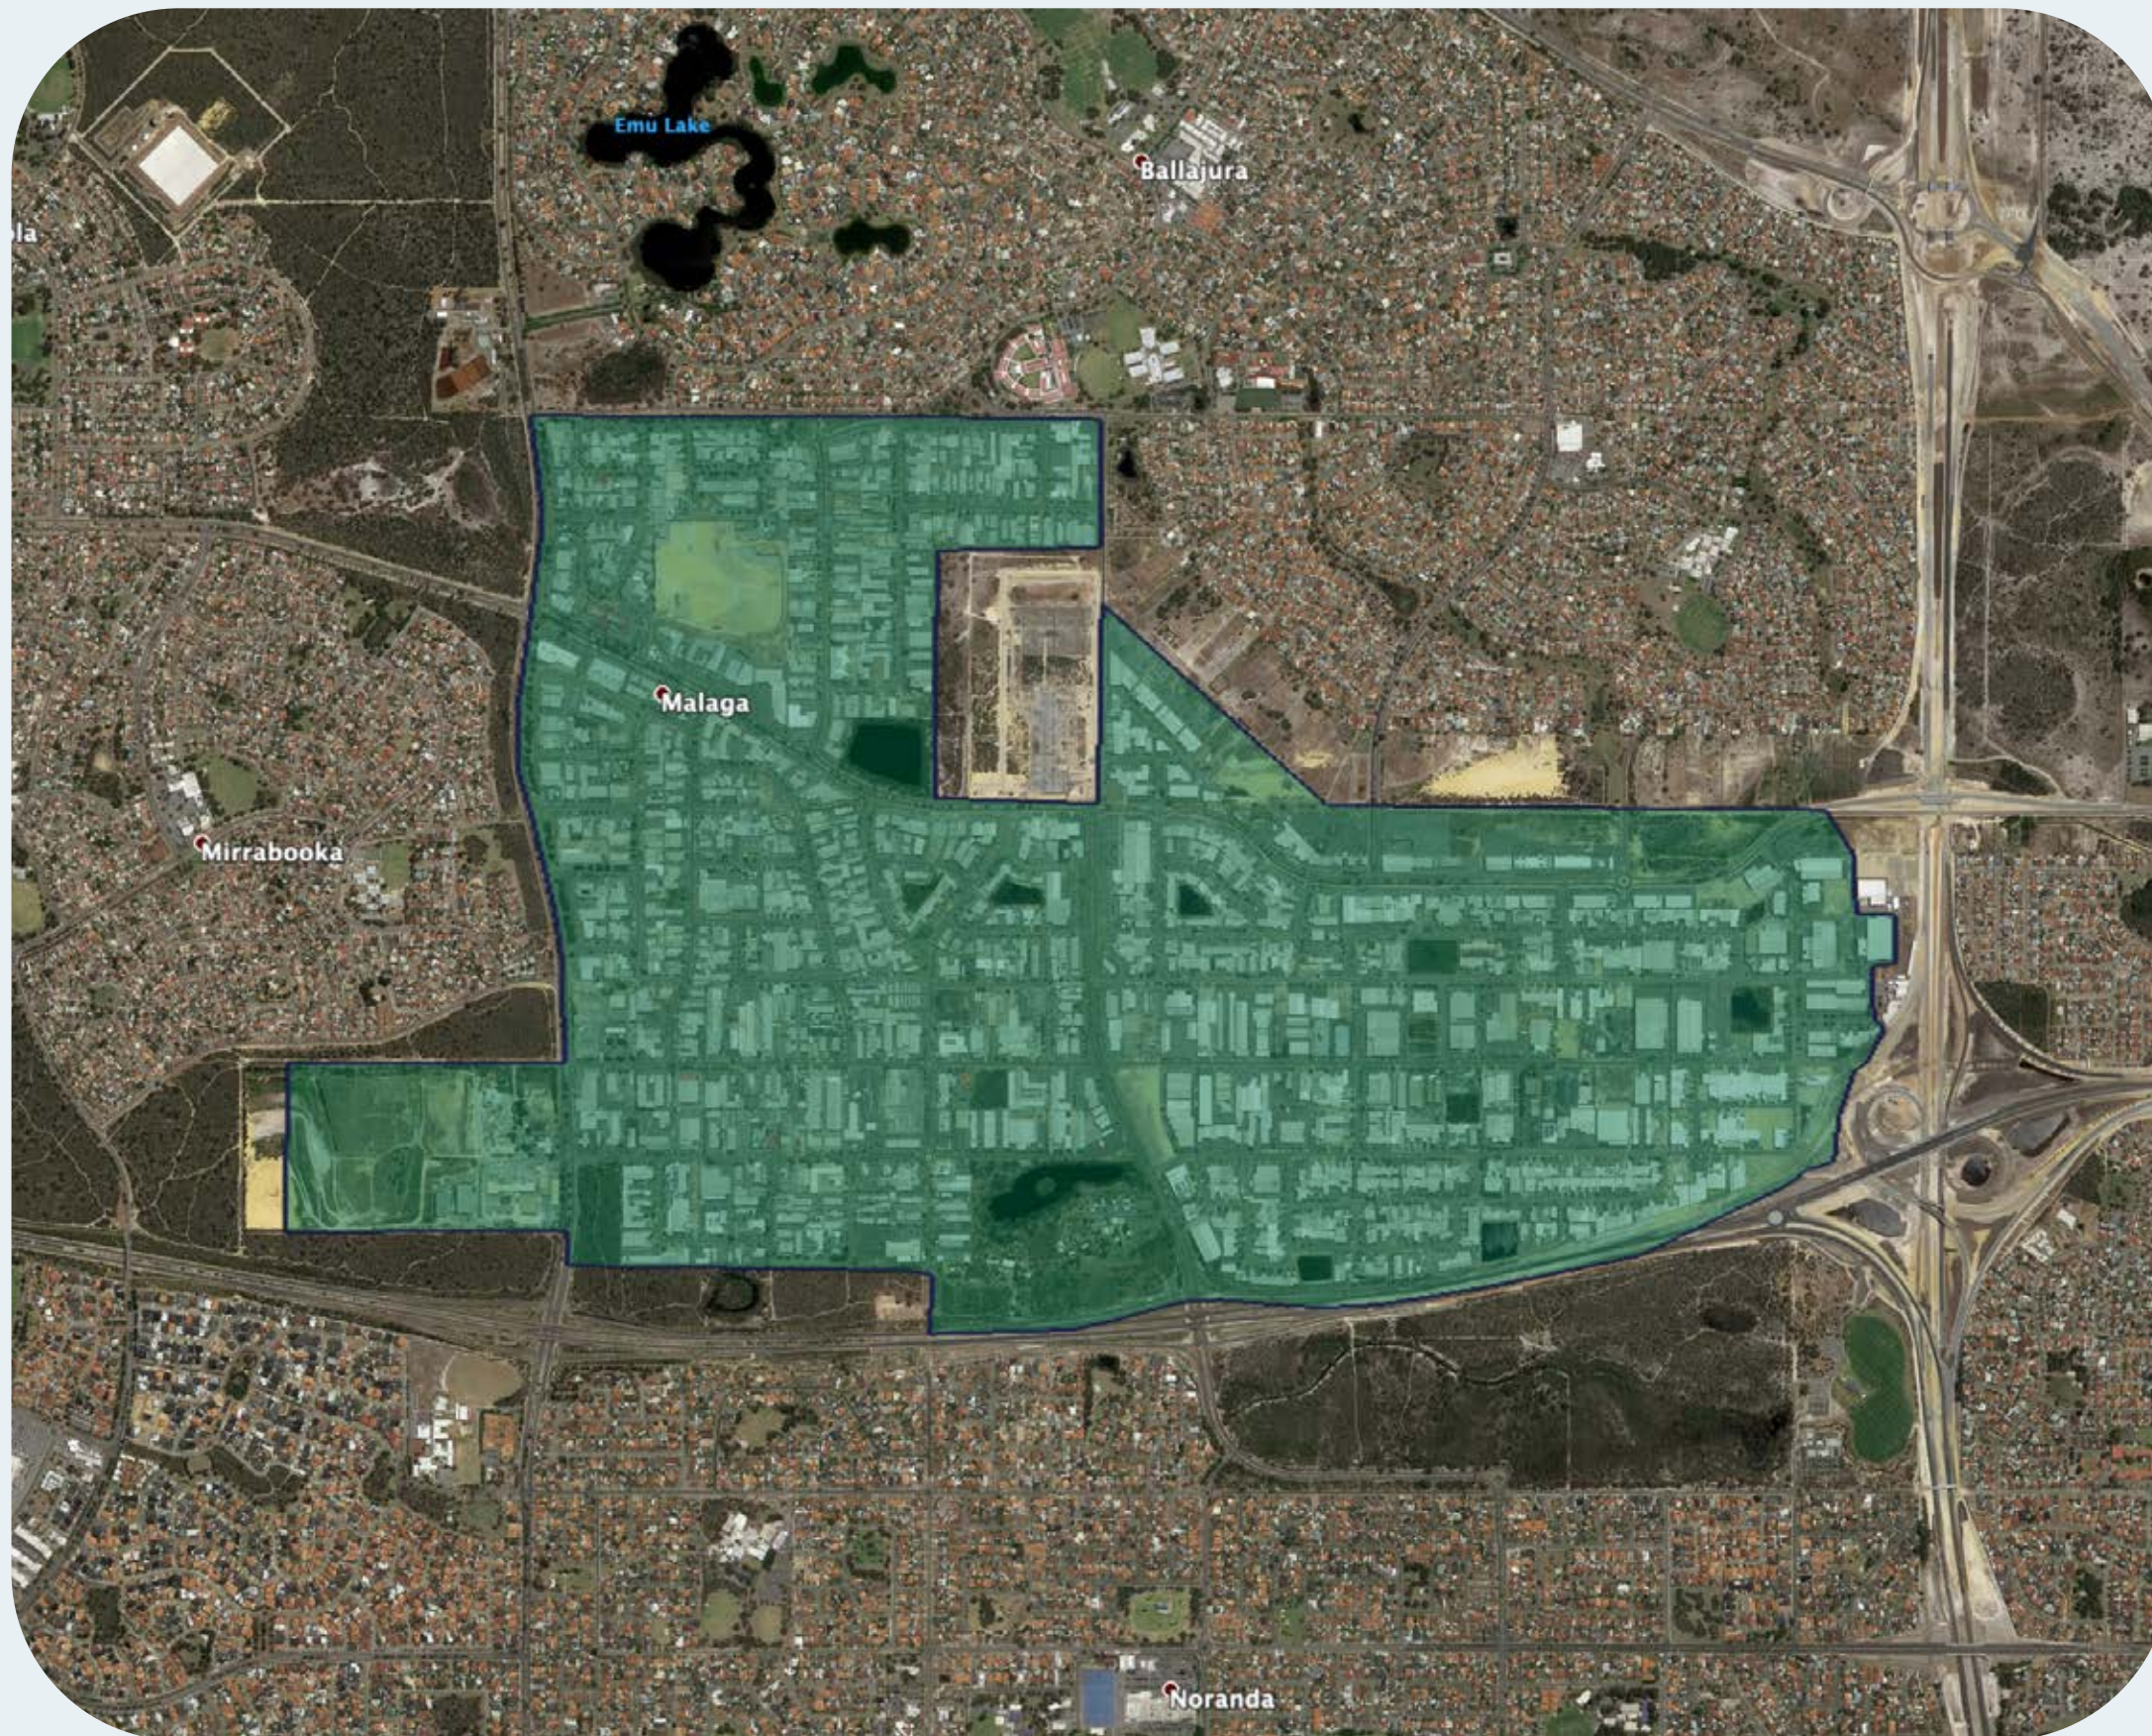

nbn™ Business Fibre Zone indicative map – Malaga and surrounds

The **nbn™** Business Fibre Initiative is available to businesses right across the country.

The area highlighted on this map, is part of an **nbn™** Business Fibre Zone that is eligible for business **nbn™** Enterprise Ethernet.

To find out more about the Fibre Initiative contact your service provider on 1300 722 320 or visit nexttelecom.com.au/nbn-enterprise-ethernet

Key

-  **nbn™** Business Fibre Zone
-  Adjacent/nearby **nbn™** Business Fibre Zone (where relevant)