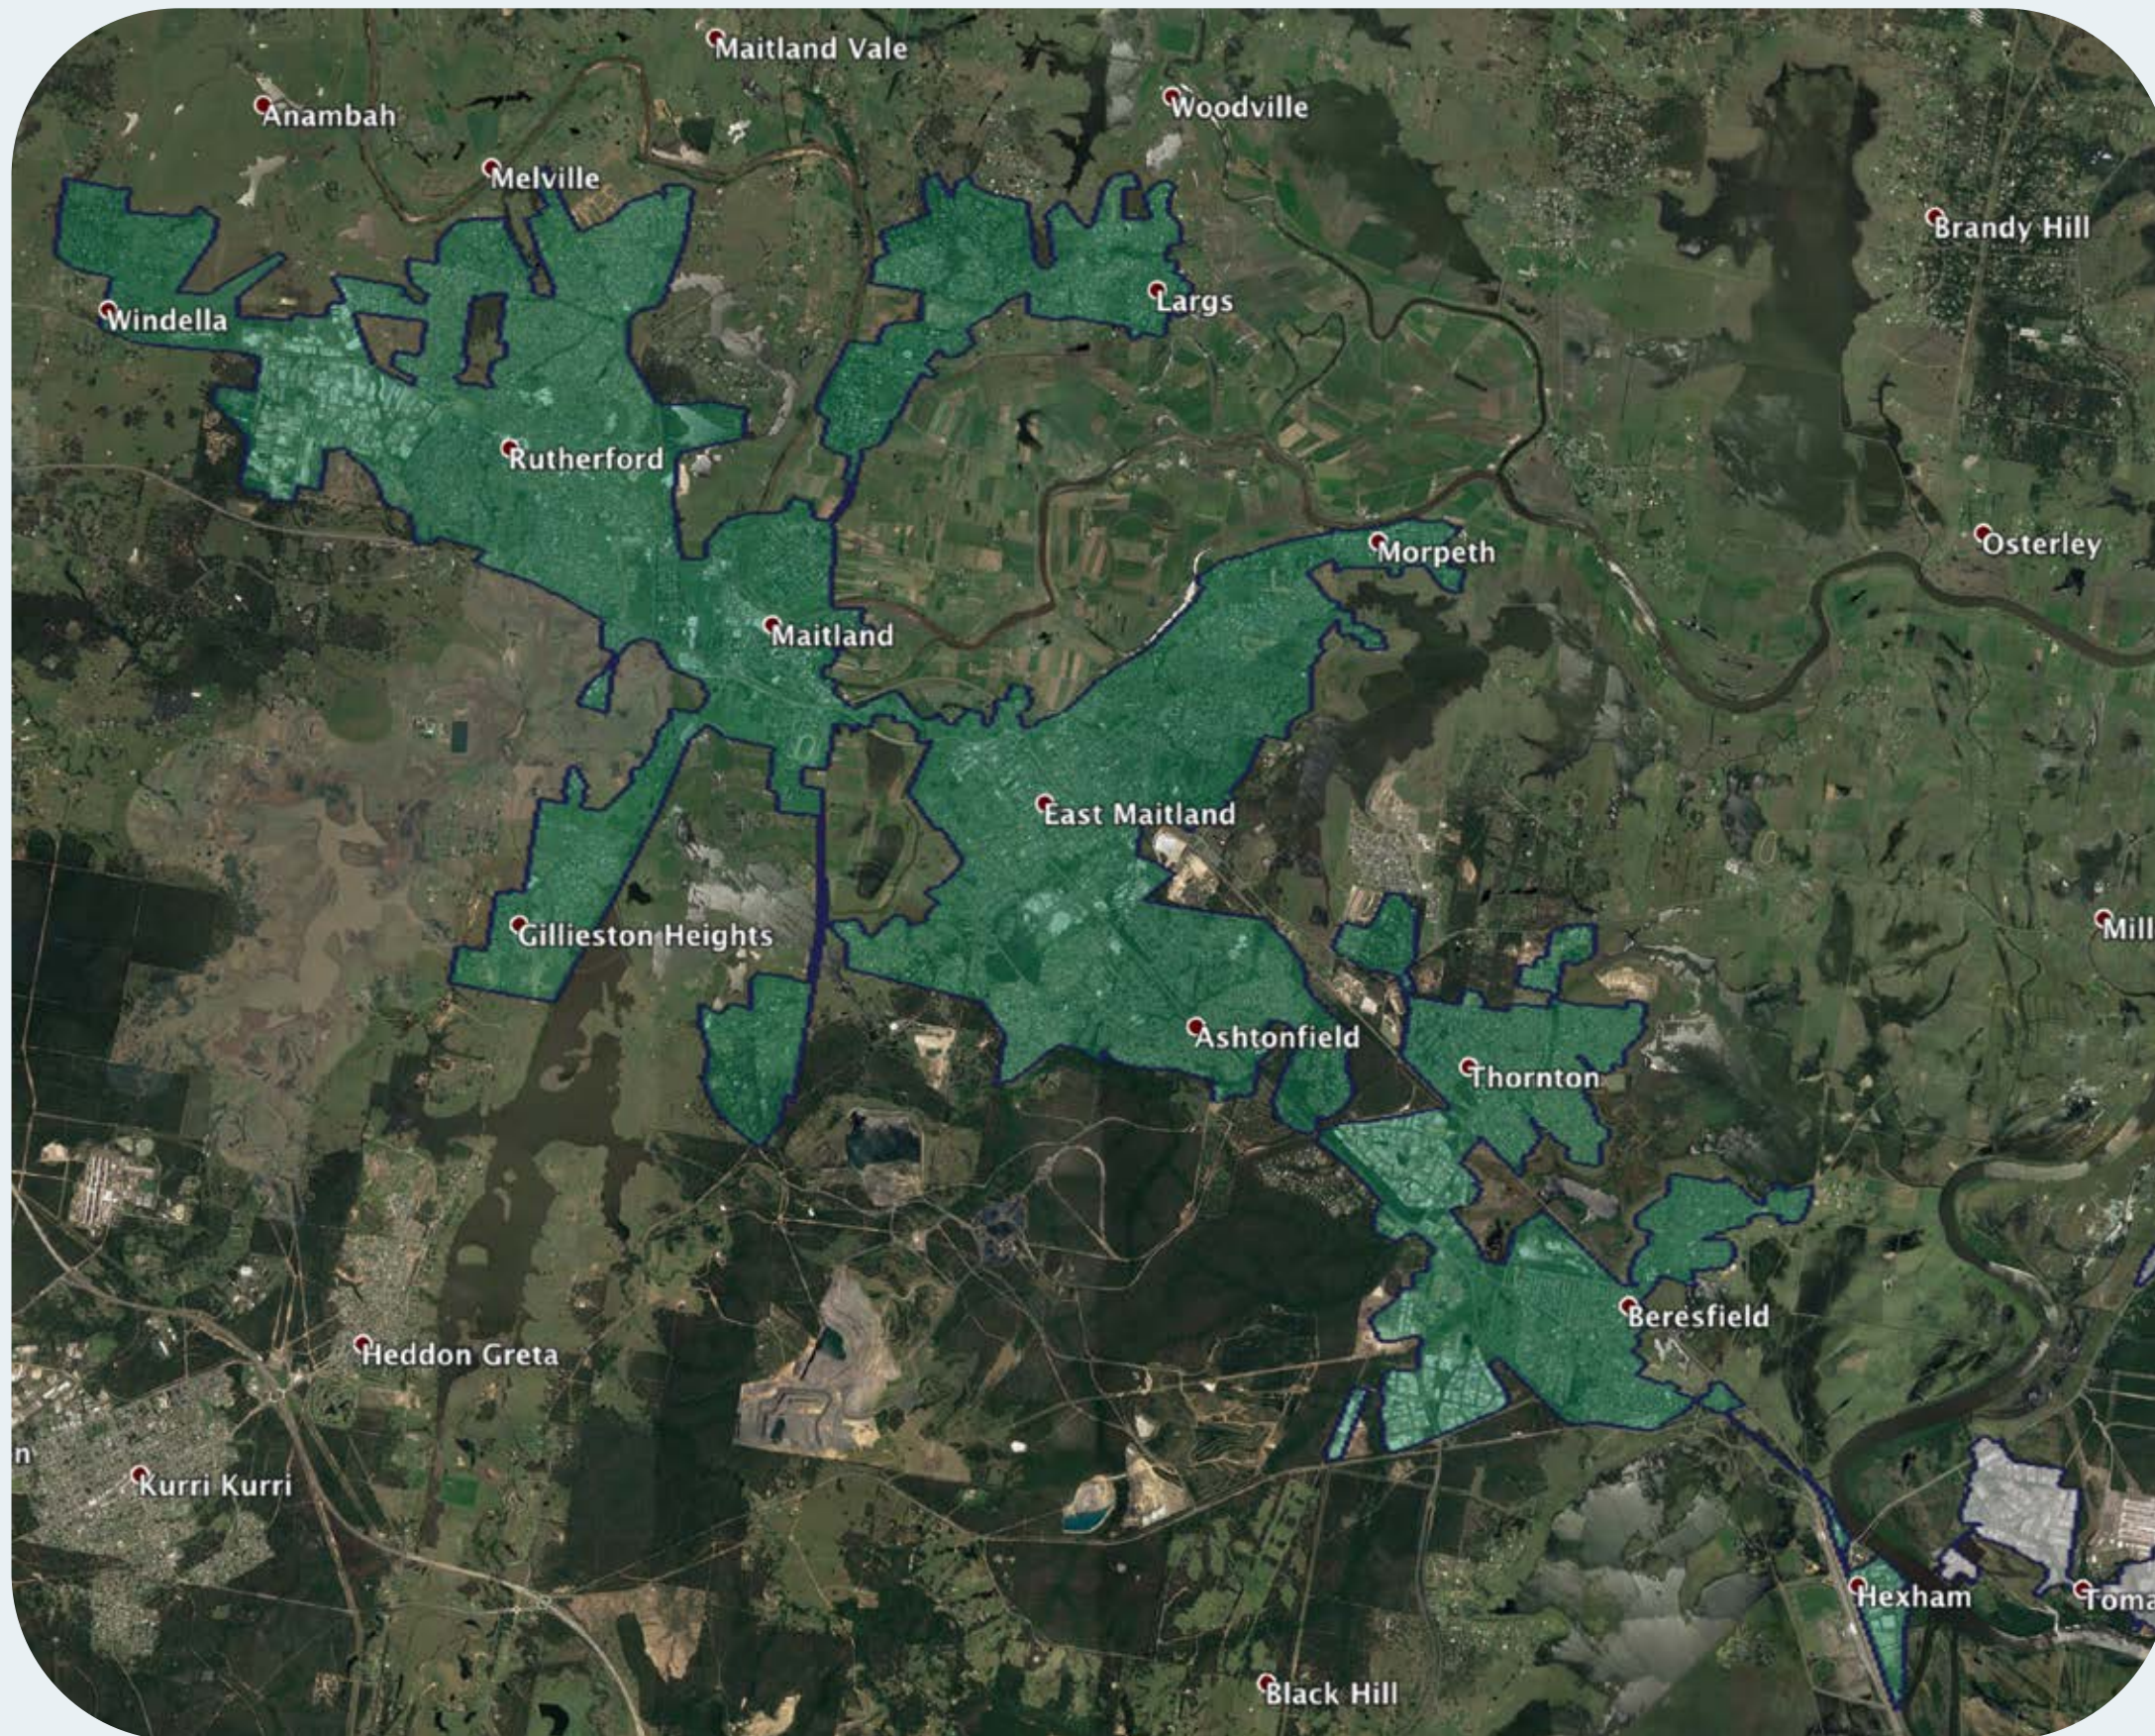

nbn™ Business Fibre Zone indicative map – Maitland and surrounds

The **nbn™** Business Fibre Initiative is available to businesses right across the country.

The areas highlighted on this map, are part of an **nbn™** Business Fibre Zone that is eligible for business **nbn™** Enterprise Ethernet.