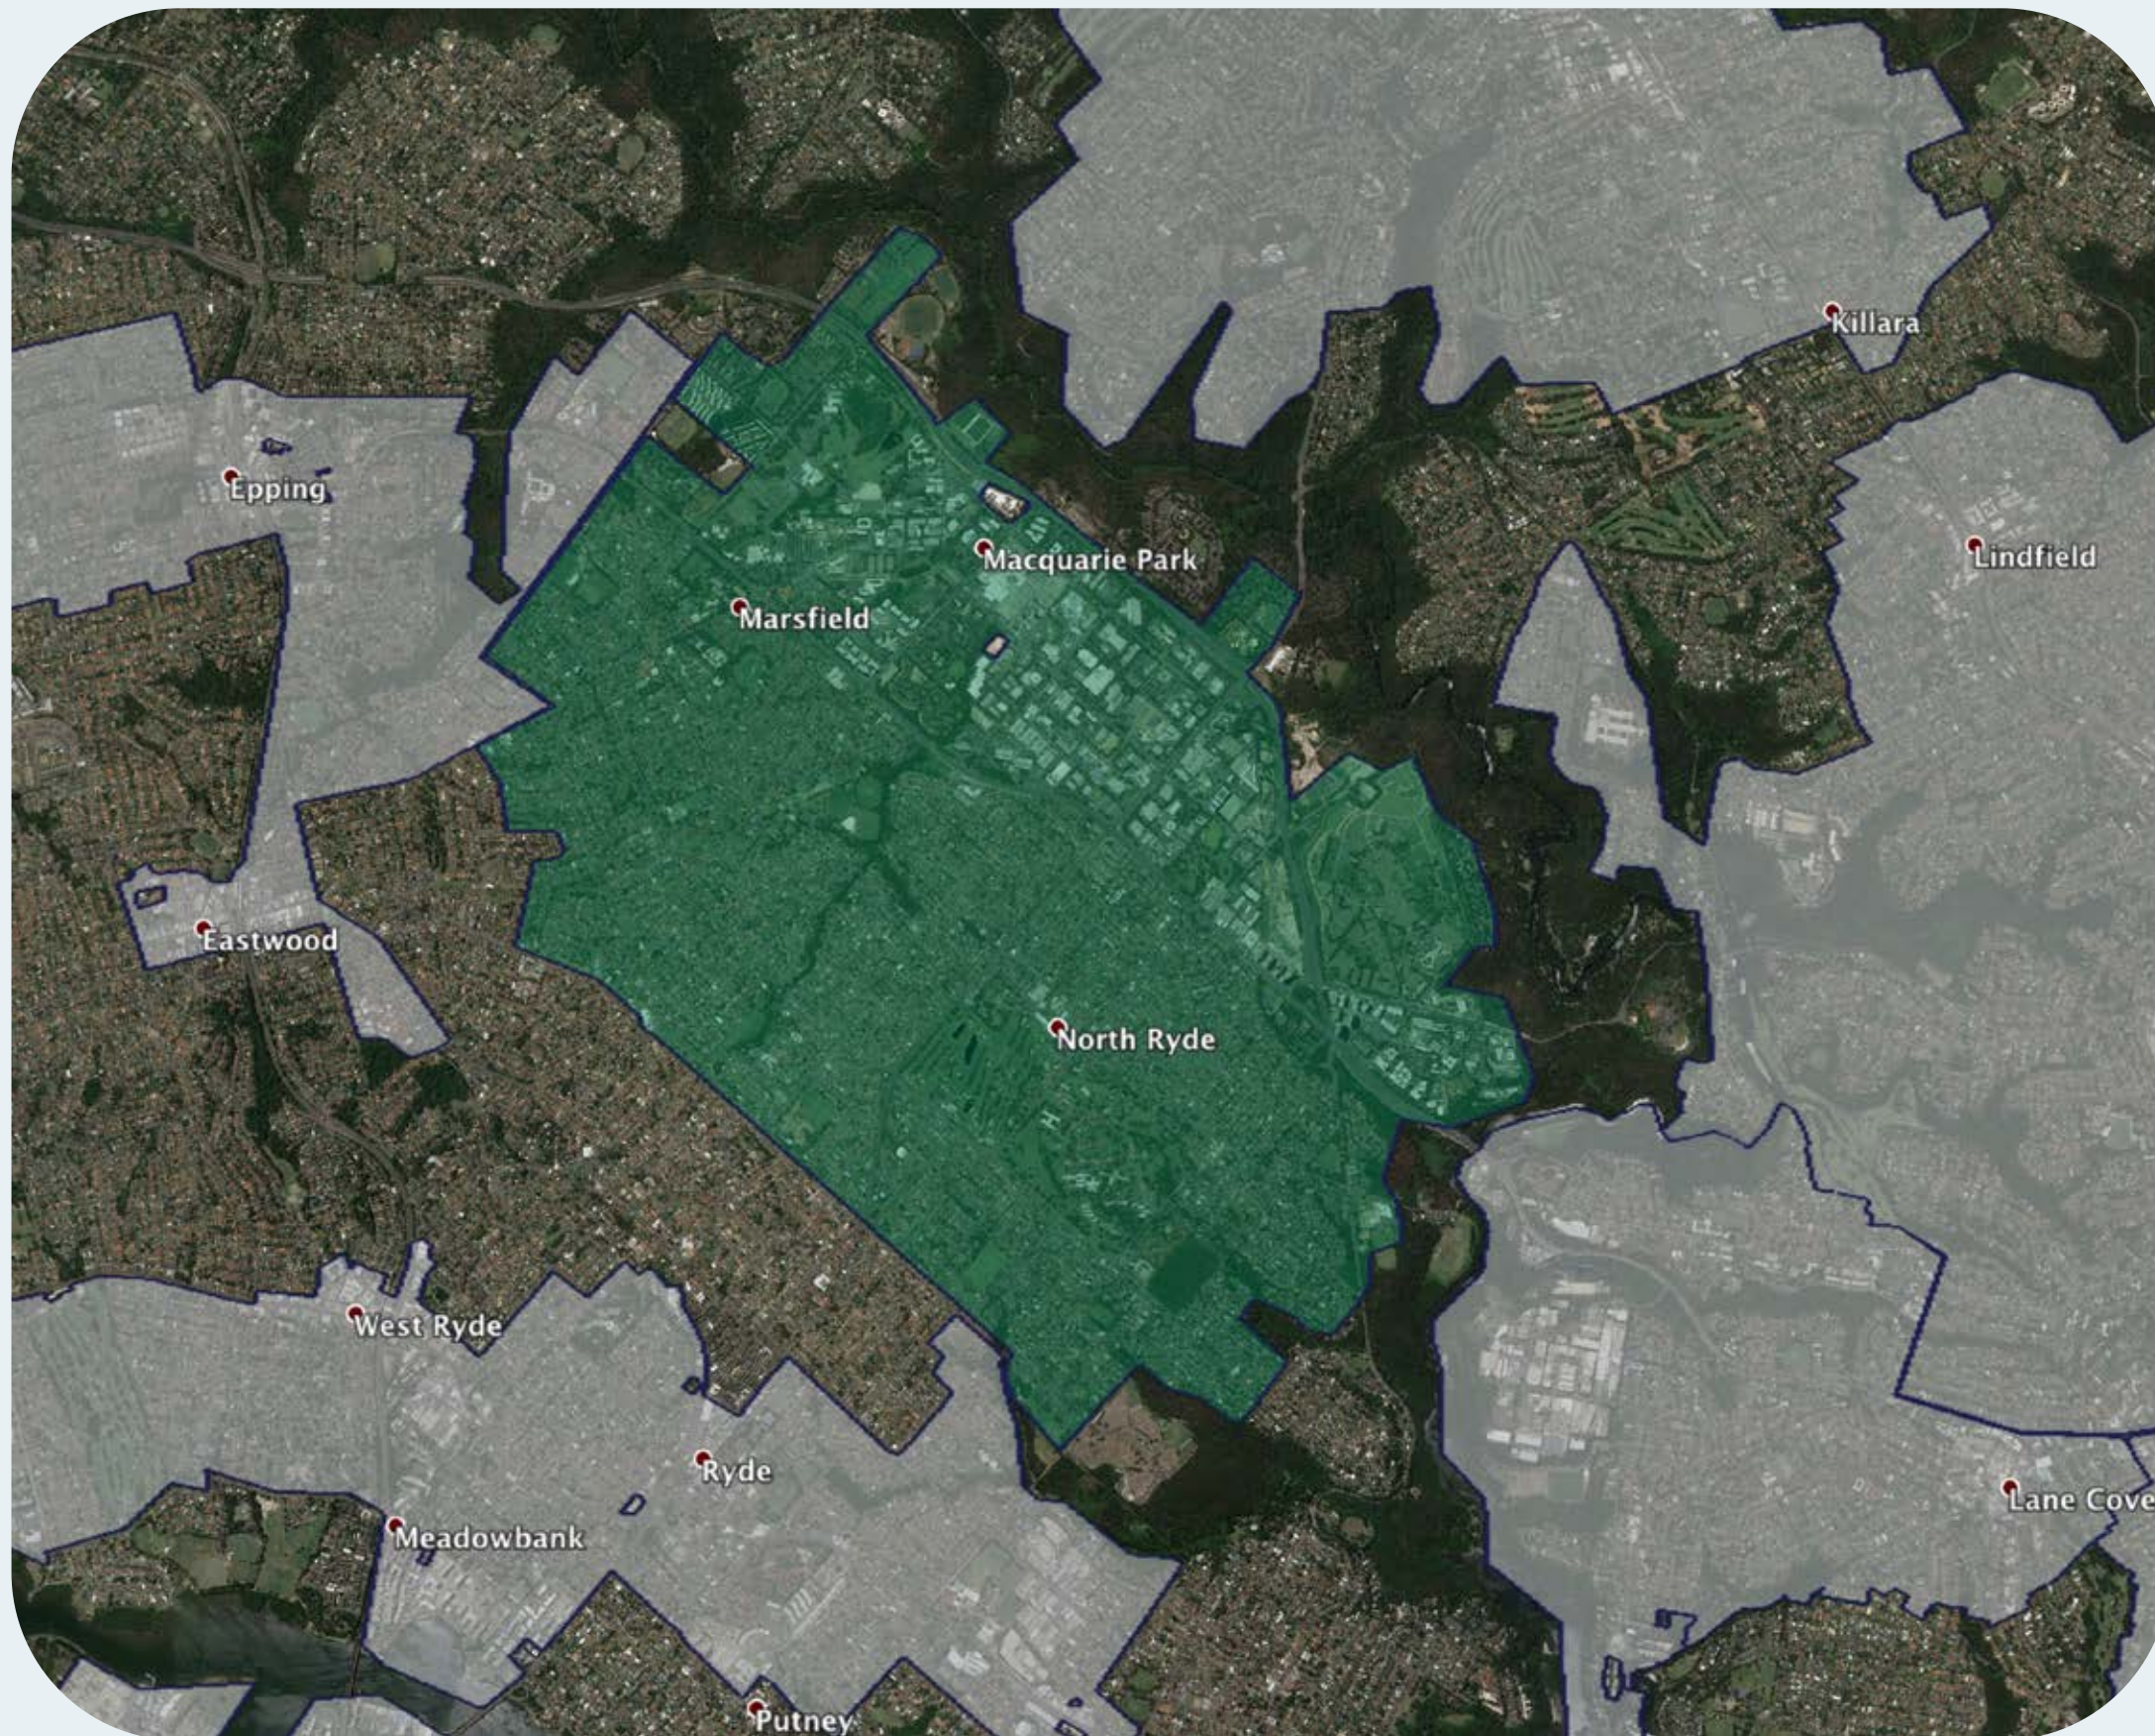

# nbn™ Business Fibre Zone indicative map – Macquarie Park Nth Ryde and surrounds

The **nbn™** Business Fibre Initiative is available to businesses right across the country.

The areas highlighted on this map, are part of an **nbn™** Business Fibre Zone that is eligible for business **nbn™** Enterprise Ethernet.

## Key

-  **nbn™** Business Fibre Zone
-  Adjacent/nearby **nbn™** Business Fibre Zone (where relevant)