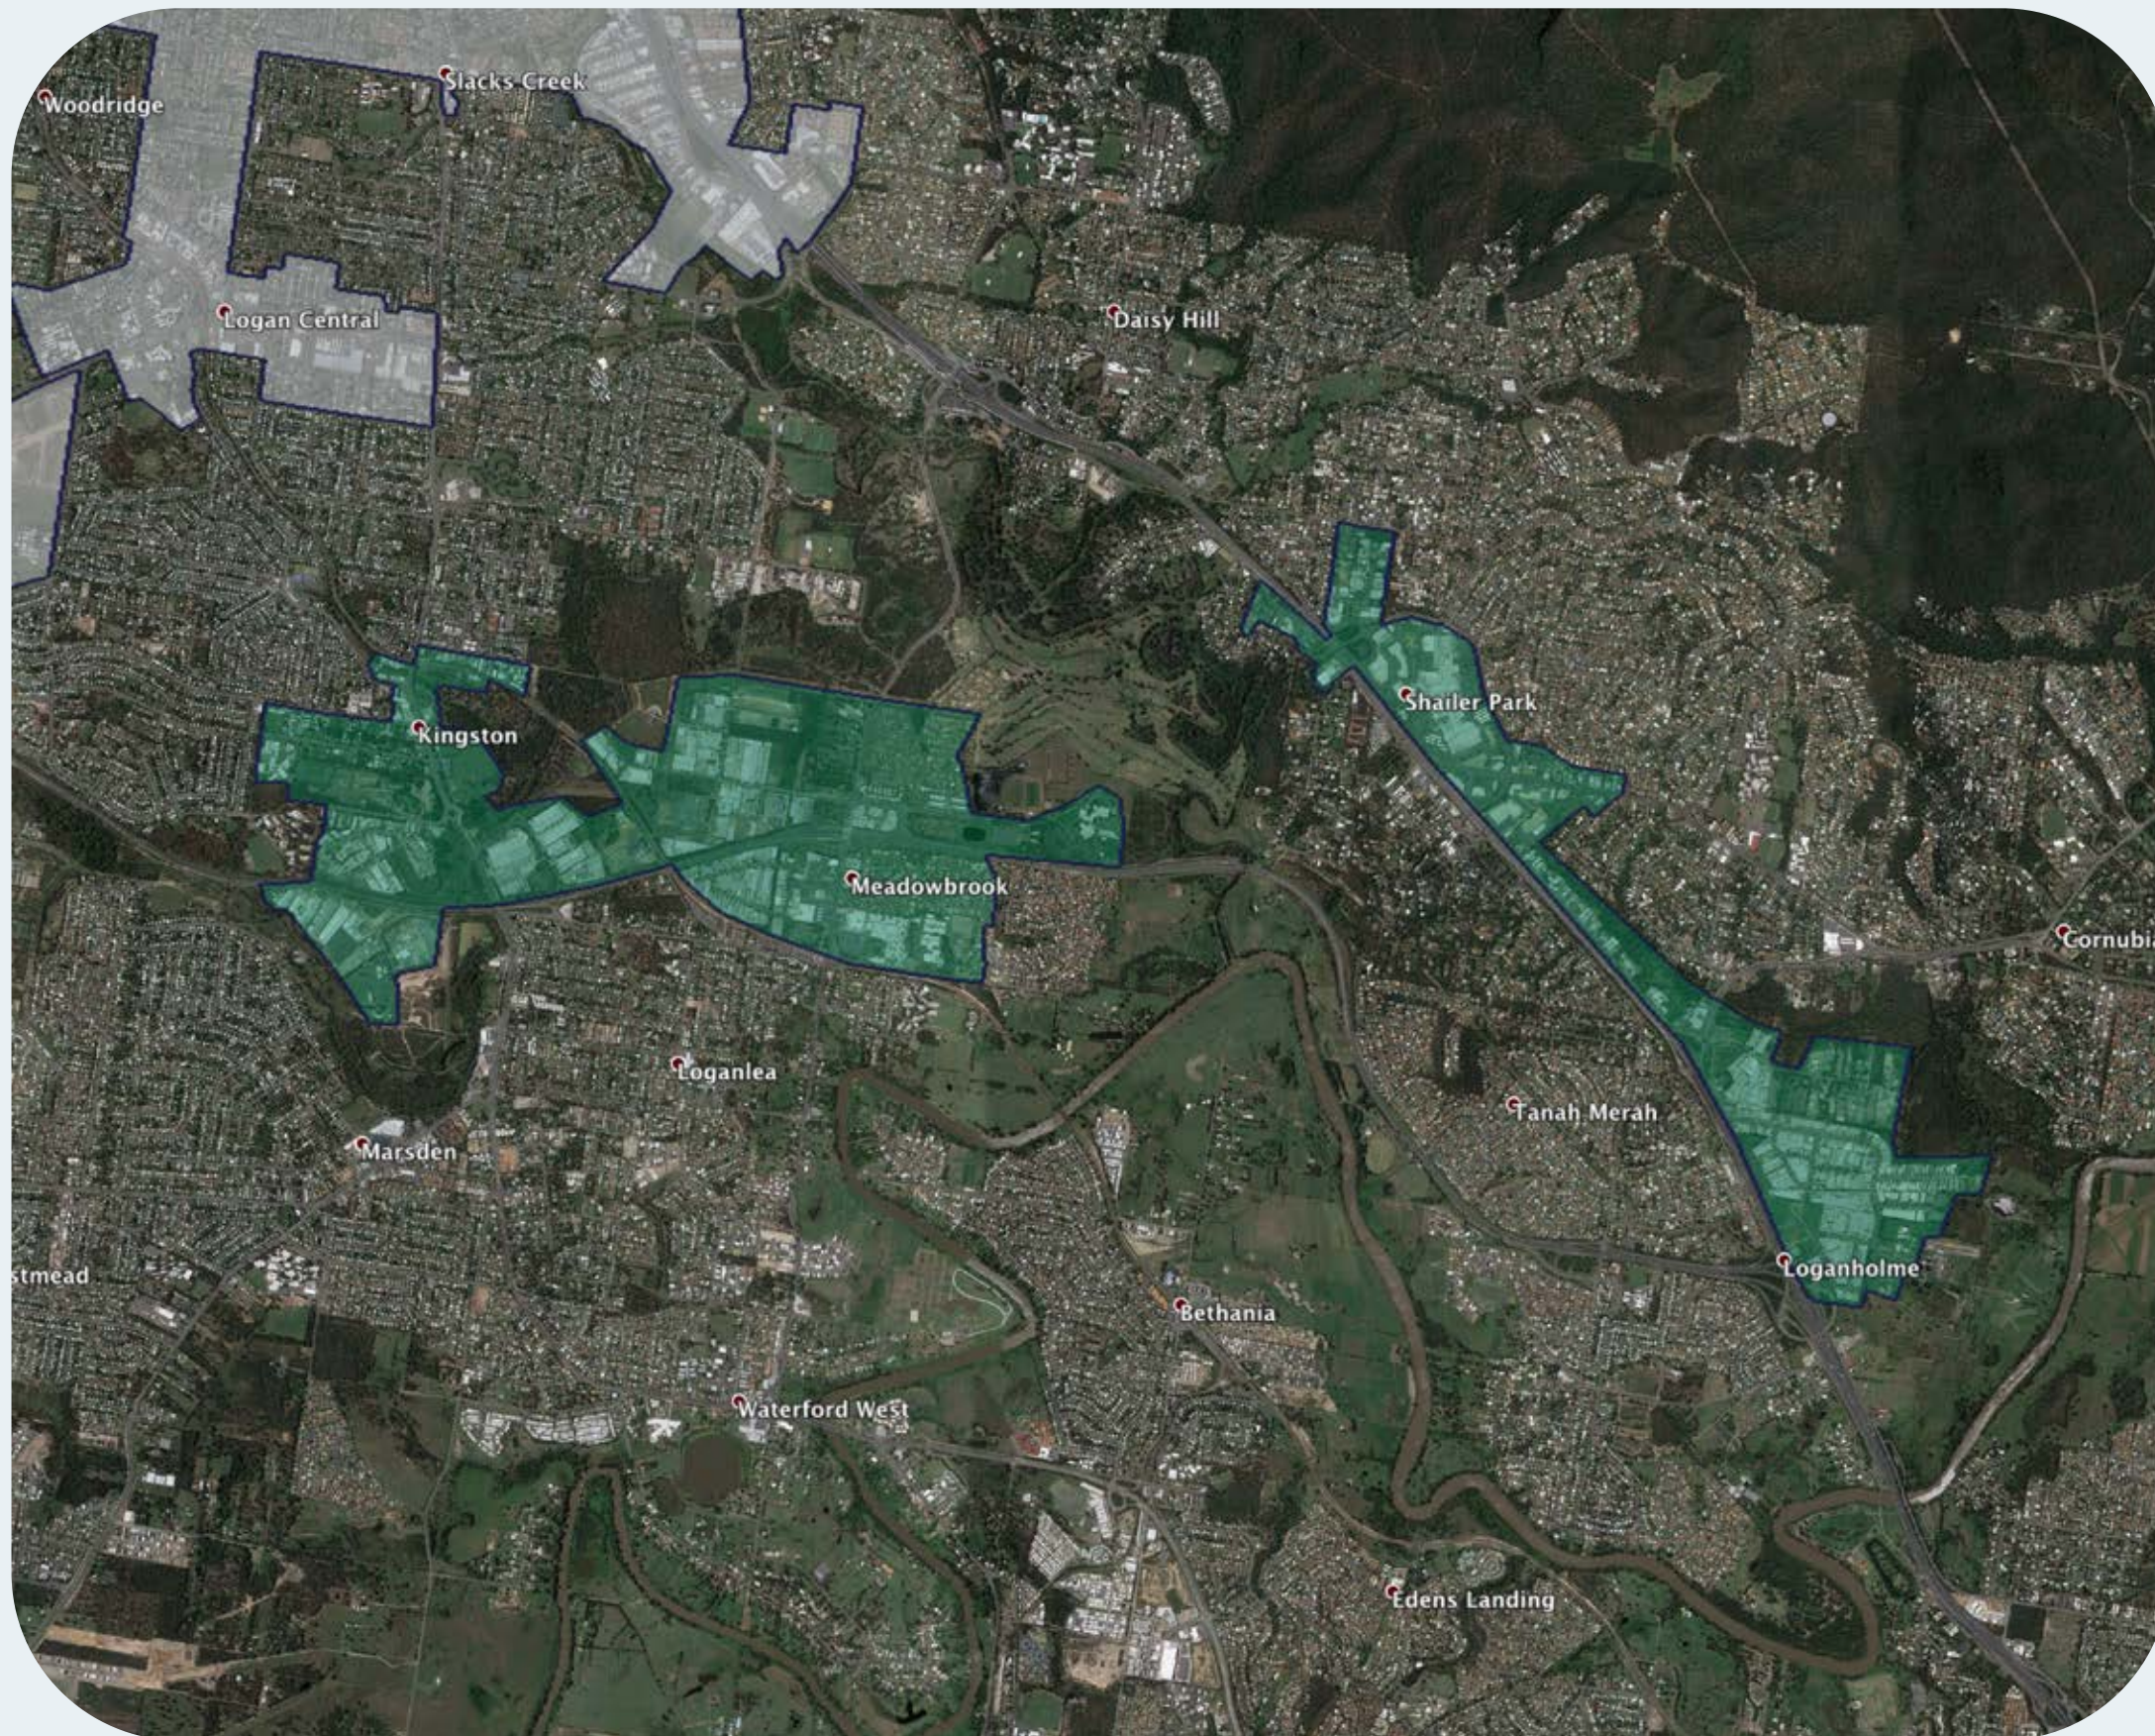

nbn™ Business Fibre Zone indicative map – Loganholme and surrounds

The **nbn™** Business Fibre Initiative is available to businesses right across the country.

The areas highlighted on this map, are part of an **nbn™** Business Fibre Zone that is eligible for business **nbn™** Enterprise Ethernet.