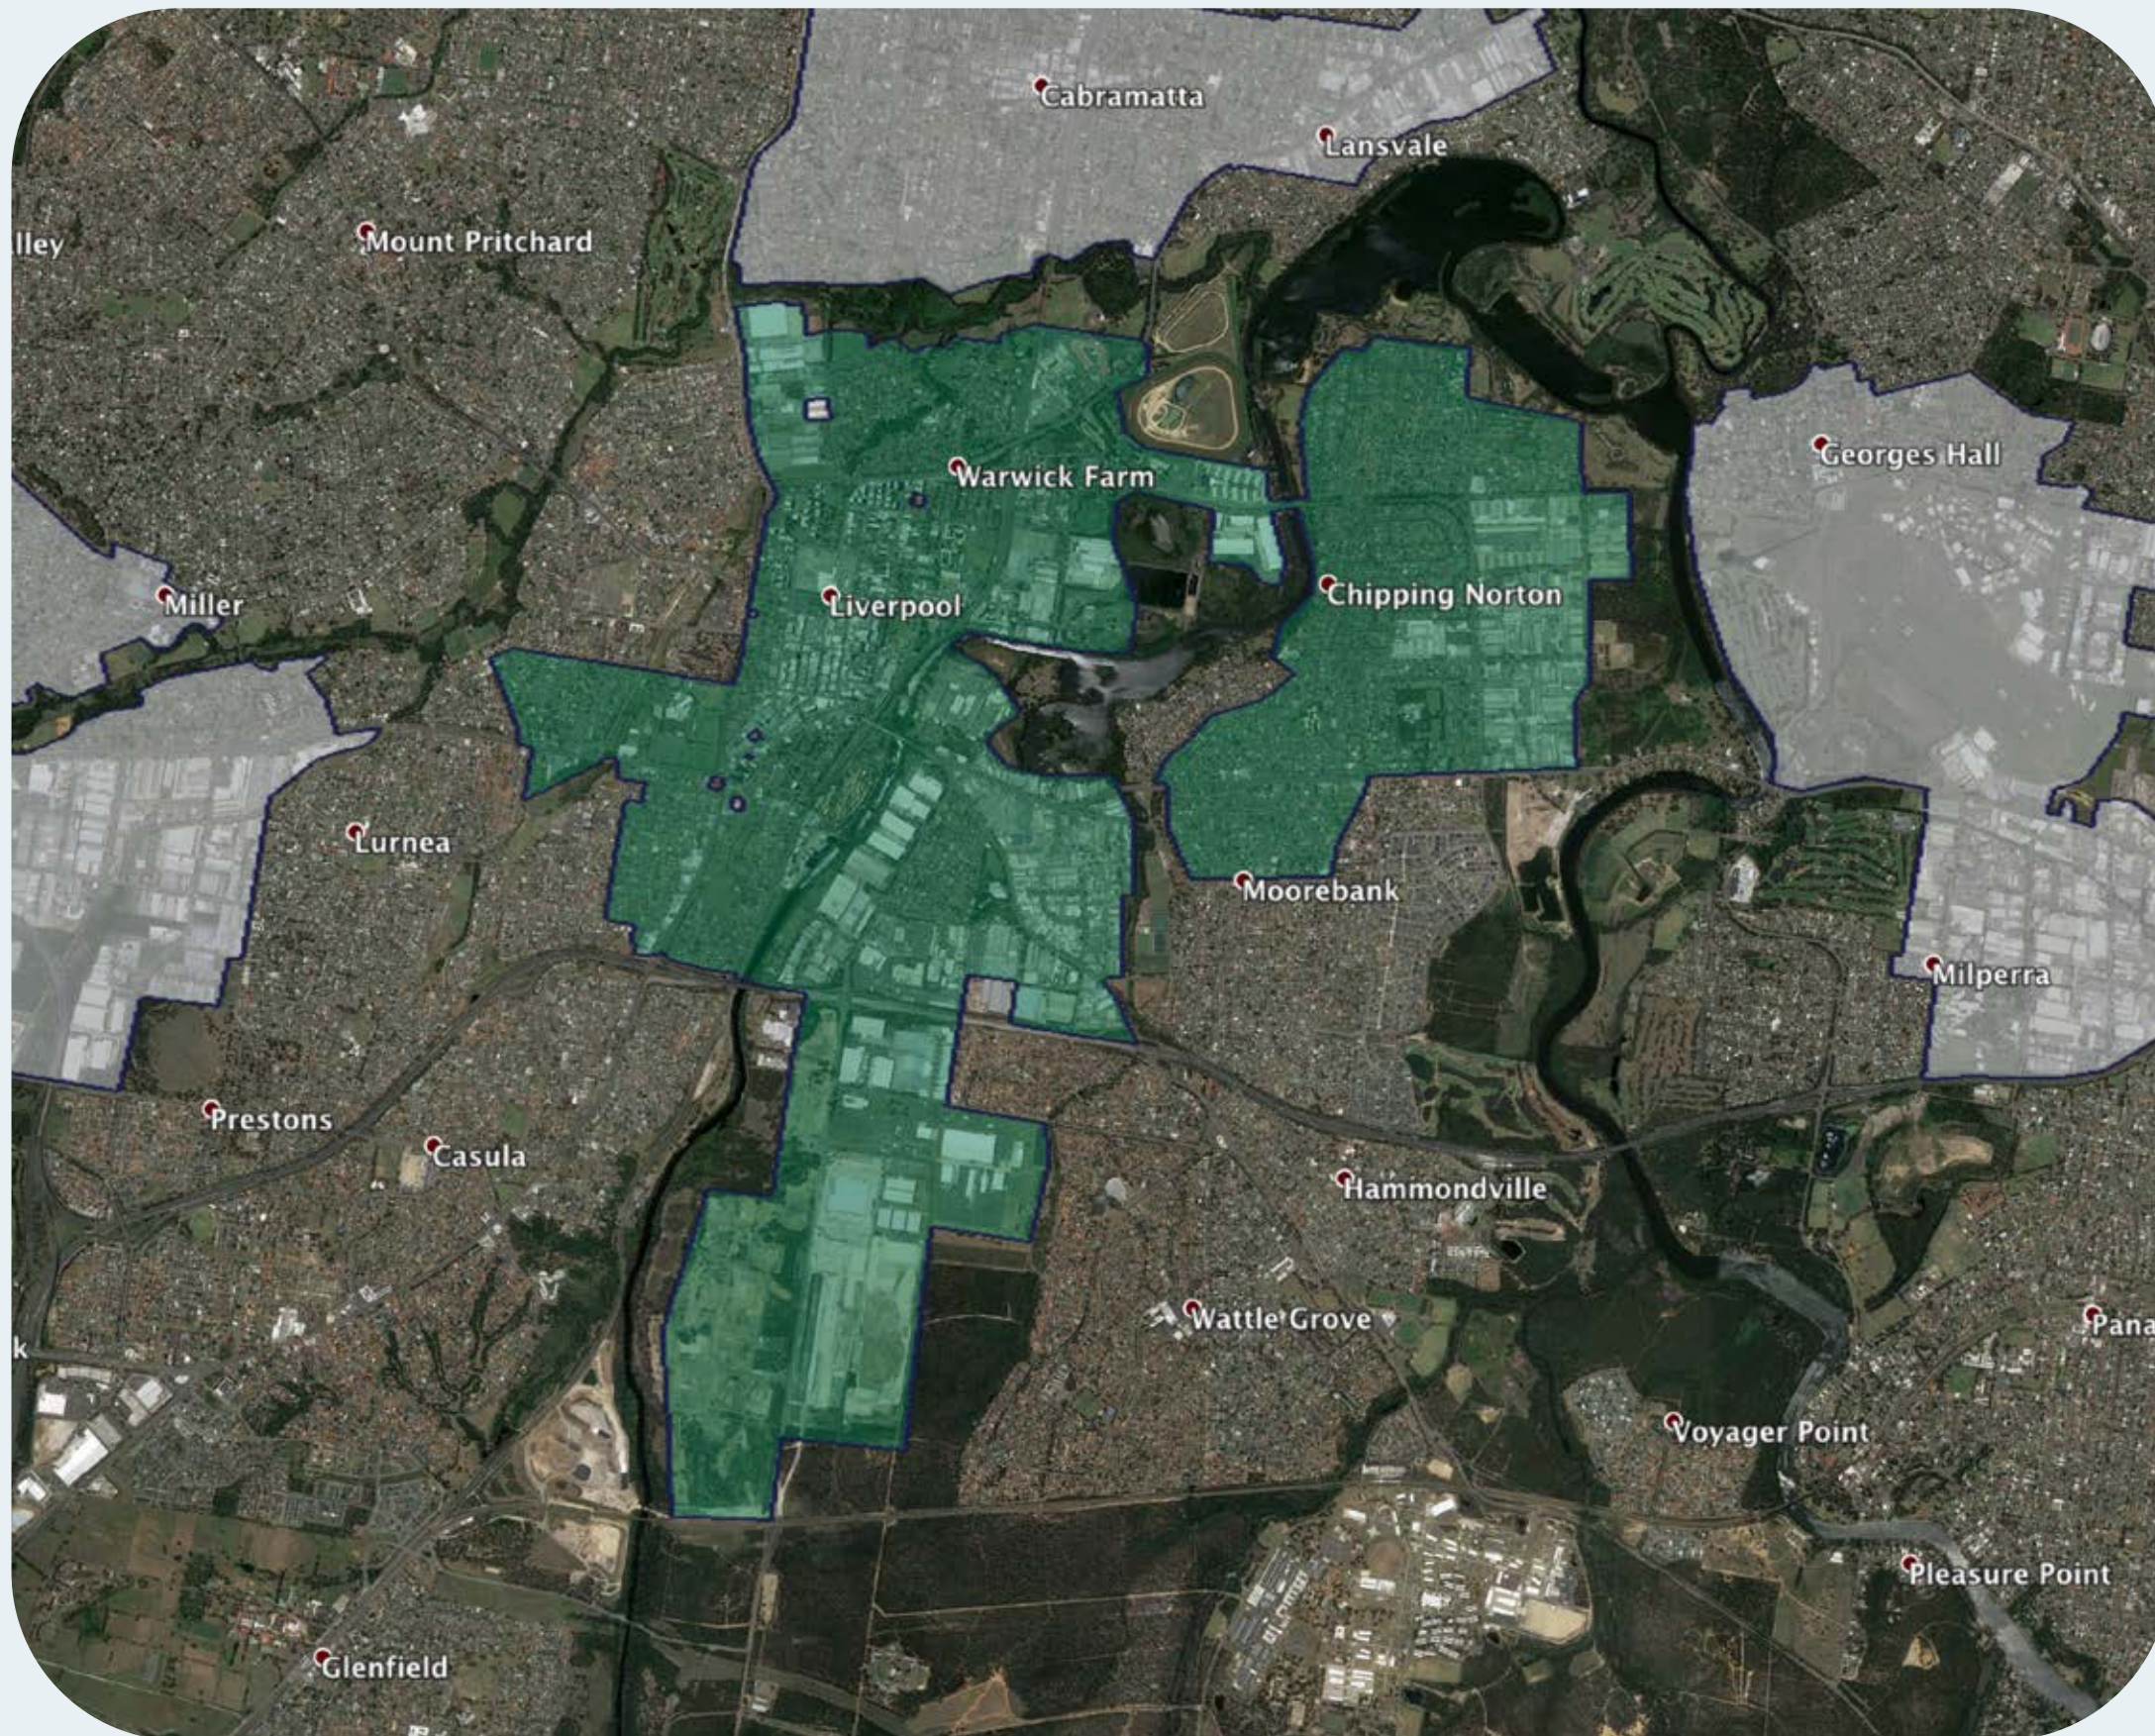

# nbn™ Business Fibre Zone indicative map – Liverpool and surrounds

The **nbn™** Business Fibre Initiative is available to businesses right across the country.

The areas highlighted on this map, are part of an **nbn™** Business Fibre Zone that is eligible for business **nbn™** Enterprise Ethernet.

## Key

-  **nbn™** Business Fibre Zone
-  Adjacent/nearby **nbn™** Business Fibre Zone (where relevant)