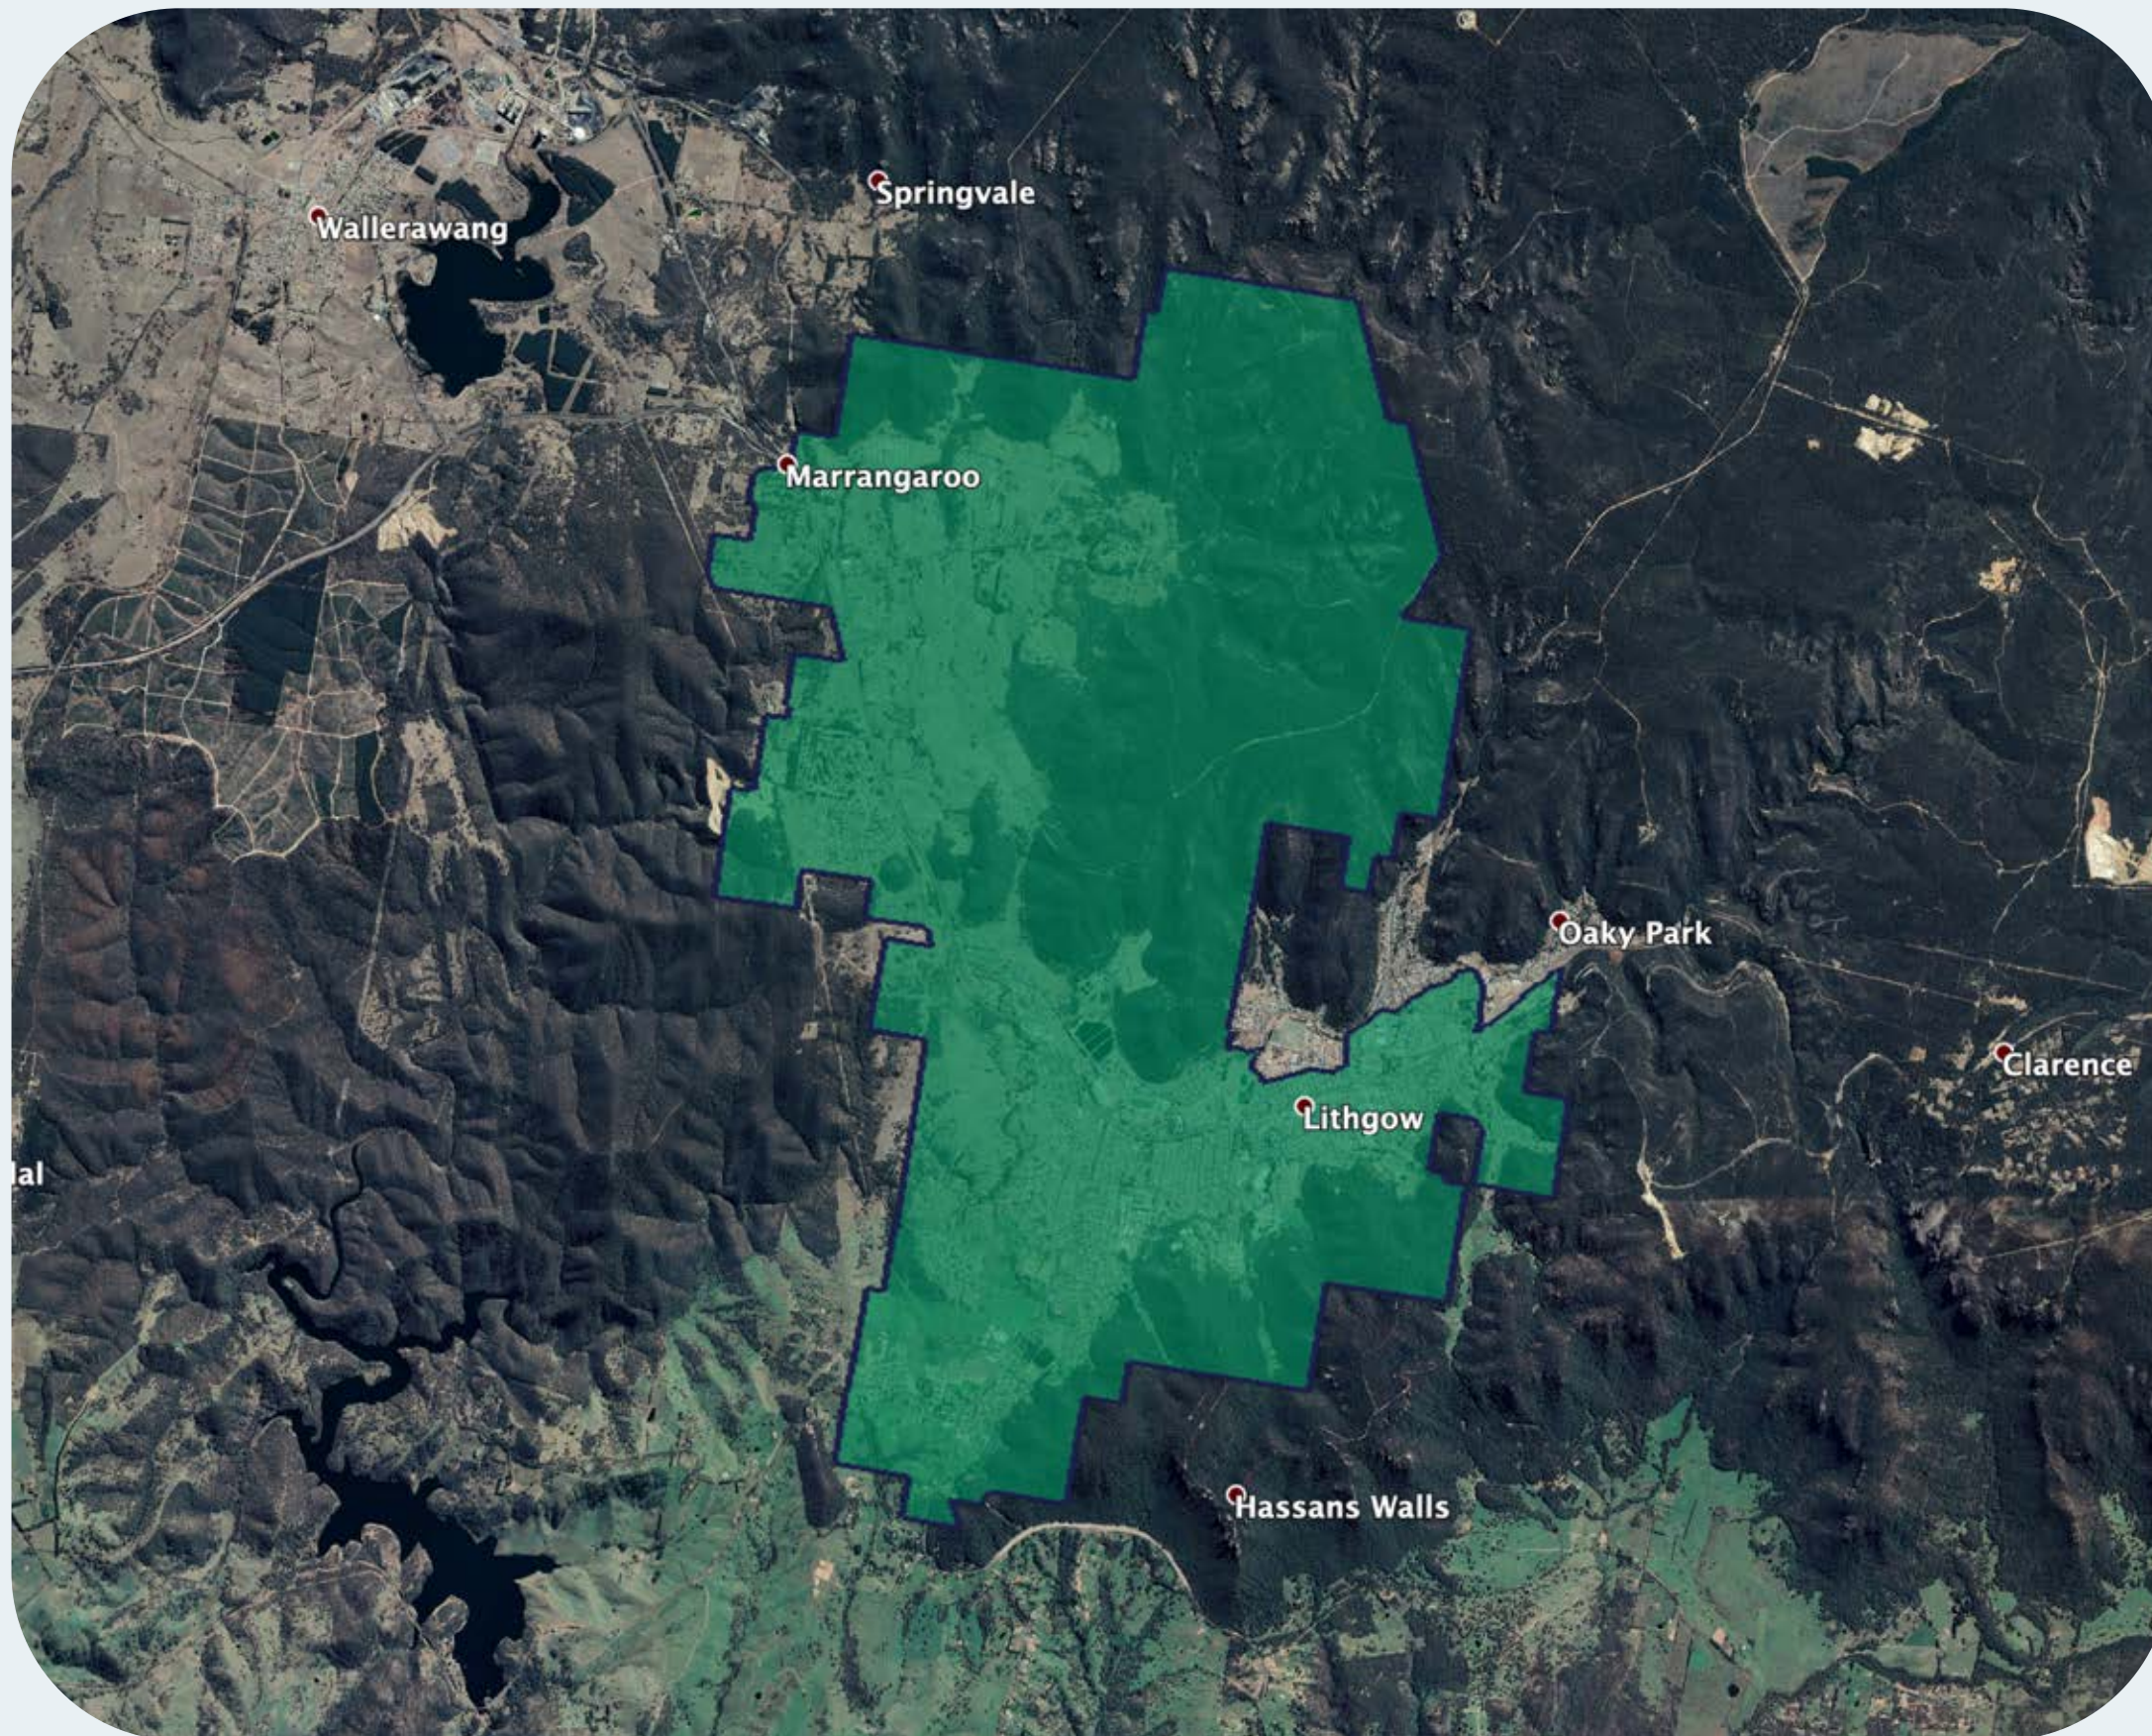

nbn™ Business Fibre Zone indicative map – Lithgow and surrounds

The **nbn™** Business Fibre Initiative is available to businesses right across the country.

The area highlighted on this map, is part of an **nbn™** Business Fibre Zone that is eligible for business **nbn™** Enterprise Ethernet.

To find out more about the Fibre Initiative contact your service provider on 1300 722 320 or visit nexttelecom.com.au/nbn-enterprise-ethernet

Key

-  **nbn™** Business Fibre Zone
-  Adjacent/nearby **nbn™** Business Fibre Zone (where relevant)