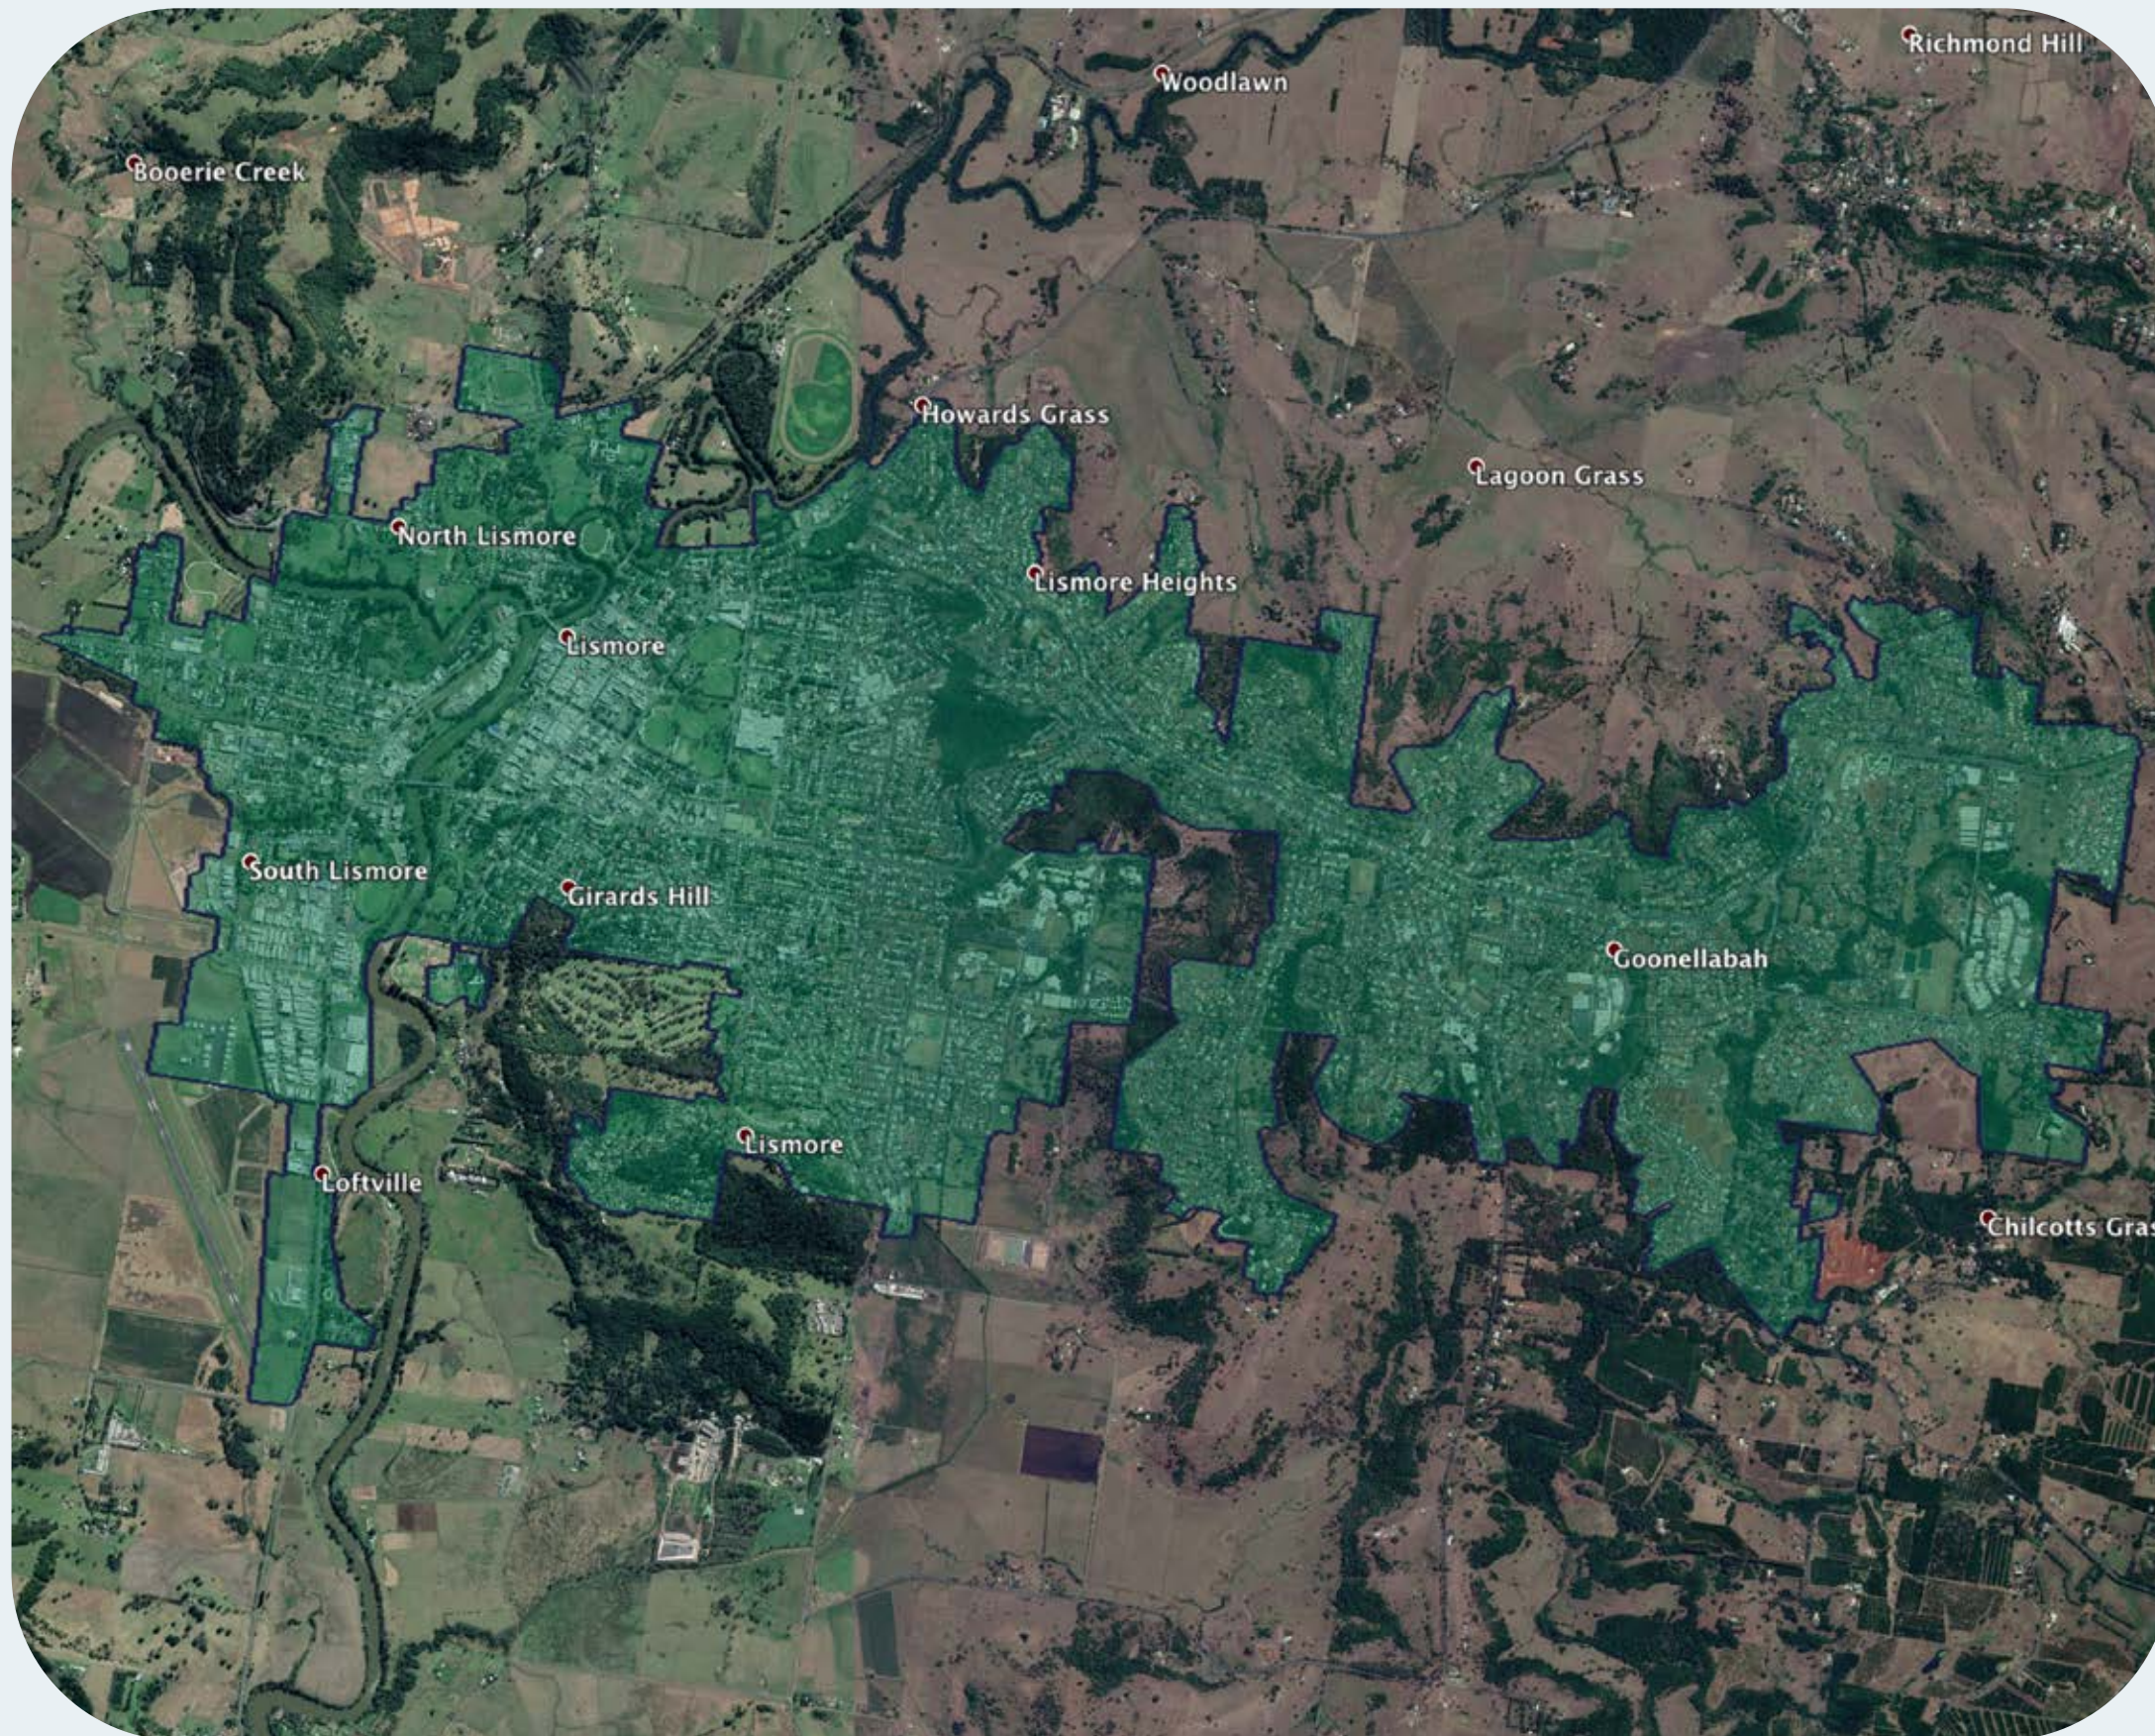

nbn™ Business Fibre Zone indicative map – Lismore and surrounds

The **nbn™** Business Fibre Initiative is available to businesses right across the country.

The areas highlighted on this map, are part of an **nbn™** Business Fibre Zone that is eligible for business **nbn™** Enterprise Ethernet.