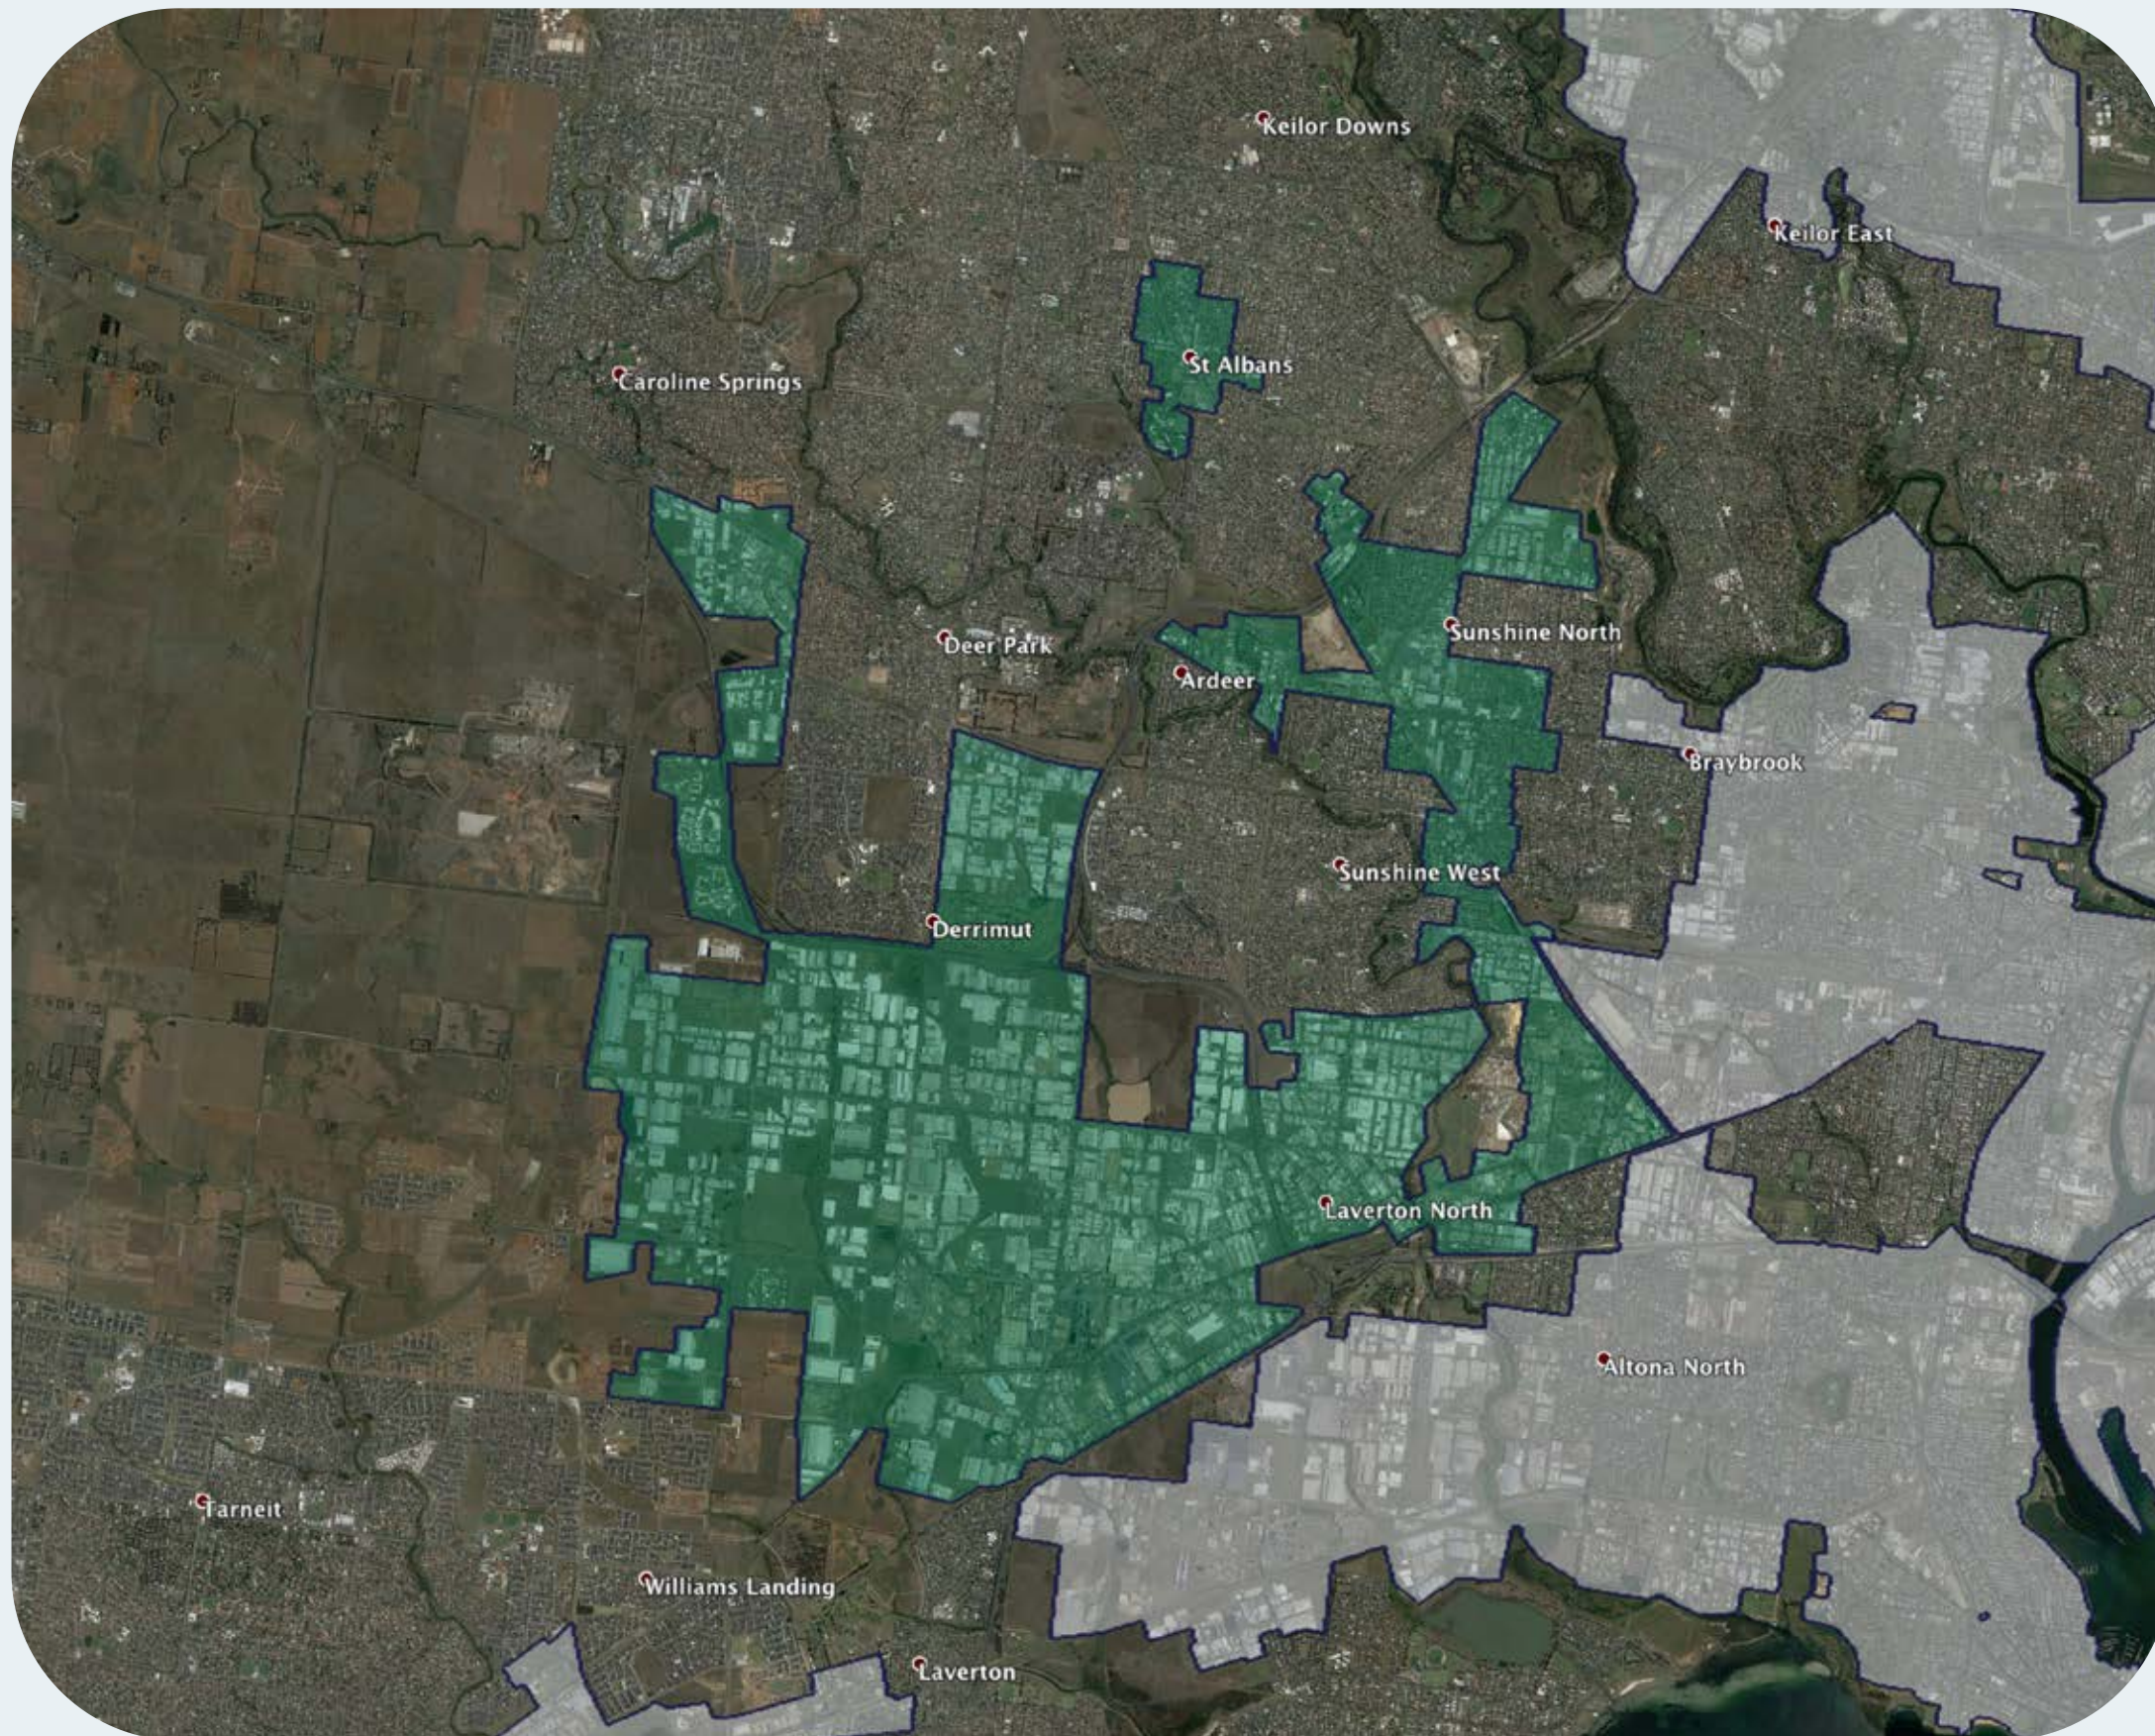

# nbn™ Business Fibre Zone indicative map – Laverton North – Sunshine and surrounds

The **nbn™** Business Fibre Initiative is available to businesses right across the country.

The areas highlighted on this map, are part of an **nbn™** Business Fibre Zone that is eligible for business **nbn™** Enterprise Ethernet.

## Key

-  **nbn™** Business Fibre Zone
-  Adjacent/nearby **nbn™** Business Fibre Zone (where relevant)