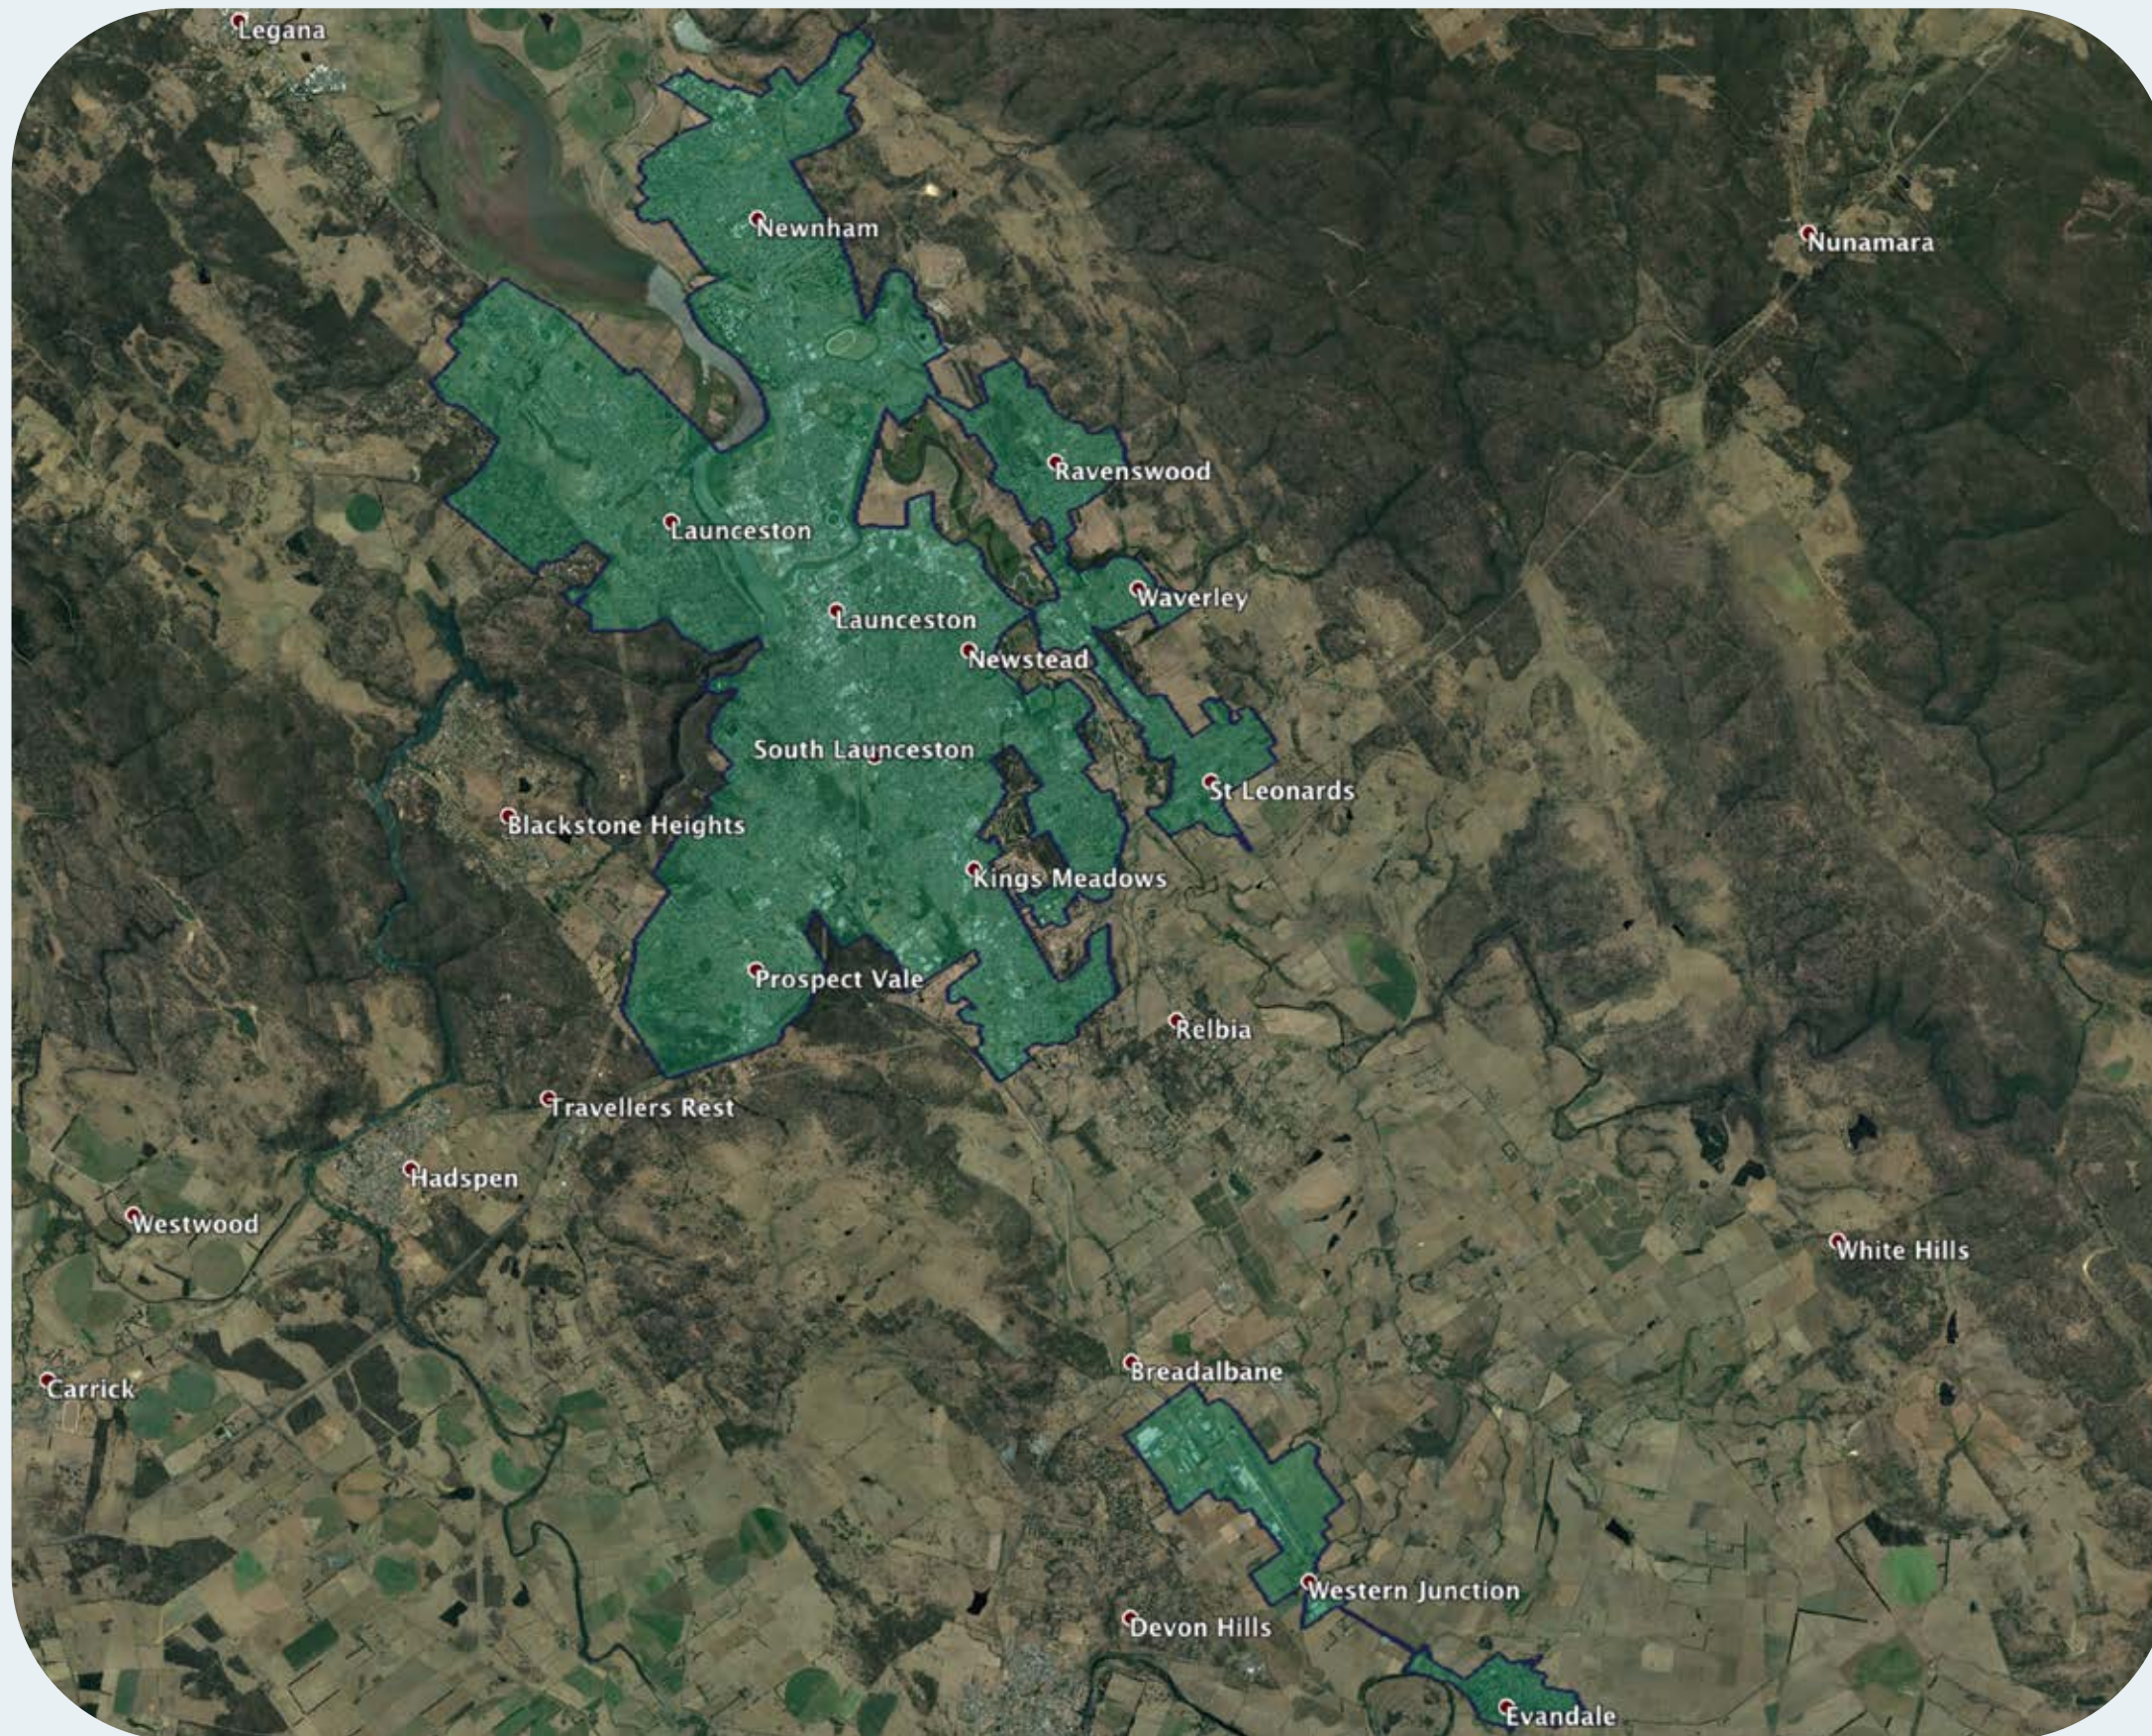

nbn™ Business Fibre Zone indicative map – Launceston and surrounds

The **nbn™** Business Fibre Initiative is available to businesses right across the country.

The area highlighted on this map, is part of an **nbn™** Business Fibre Zone that is eligible for business **nbn™** Enterprise Ethernet.