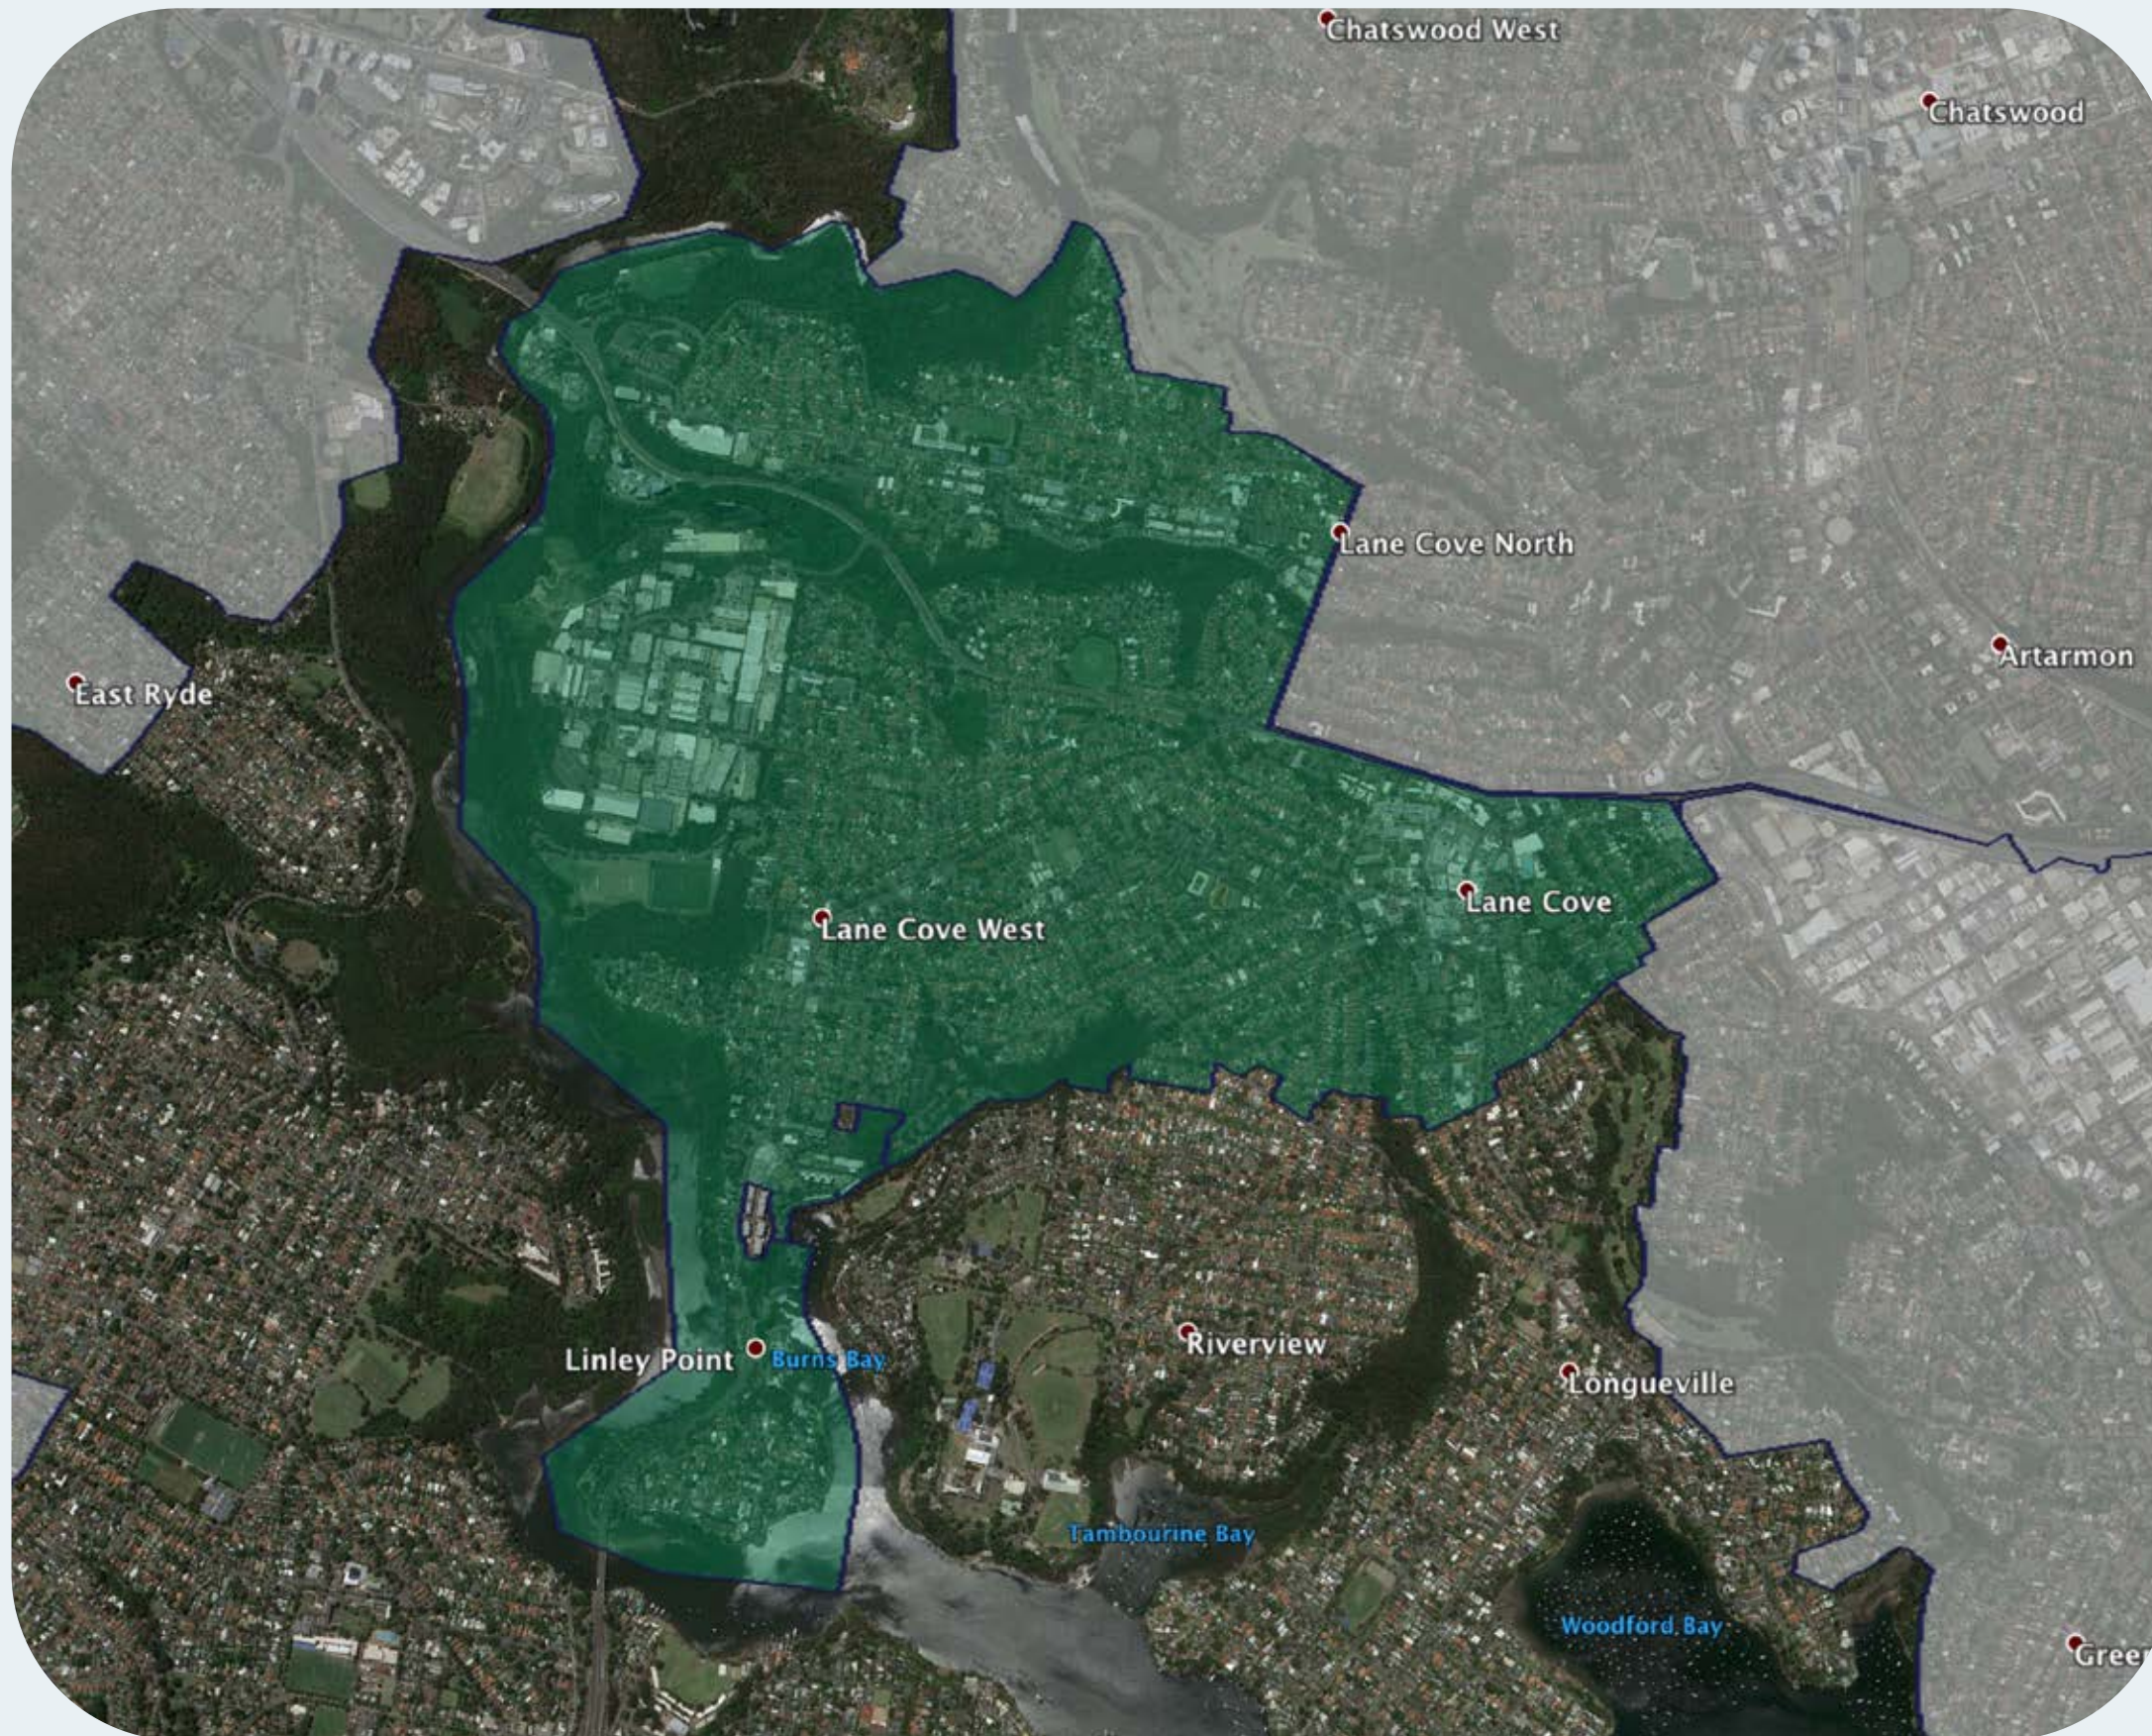

# nbn™ Business Fibre Zone indicative map – Lane Cove and surrounds

The **nbn™** Business Fibre Initiative is available to businesses right across the country.

The areas highlighted on this map, are part of an **nbn™** Business Fibre Zone that is eligible for business **nbn™** Enterprise Ethernet.

## Key

-  **nbn™** Business Fibre Zone
-  Adjacent/nearby **nbn™** Business Fibre Zone (where relevant)