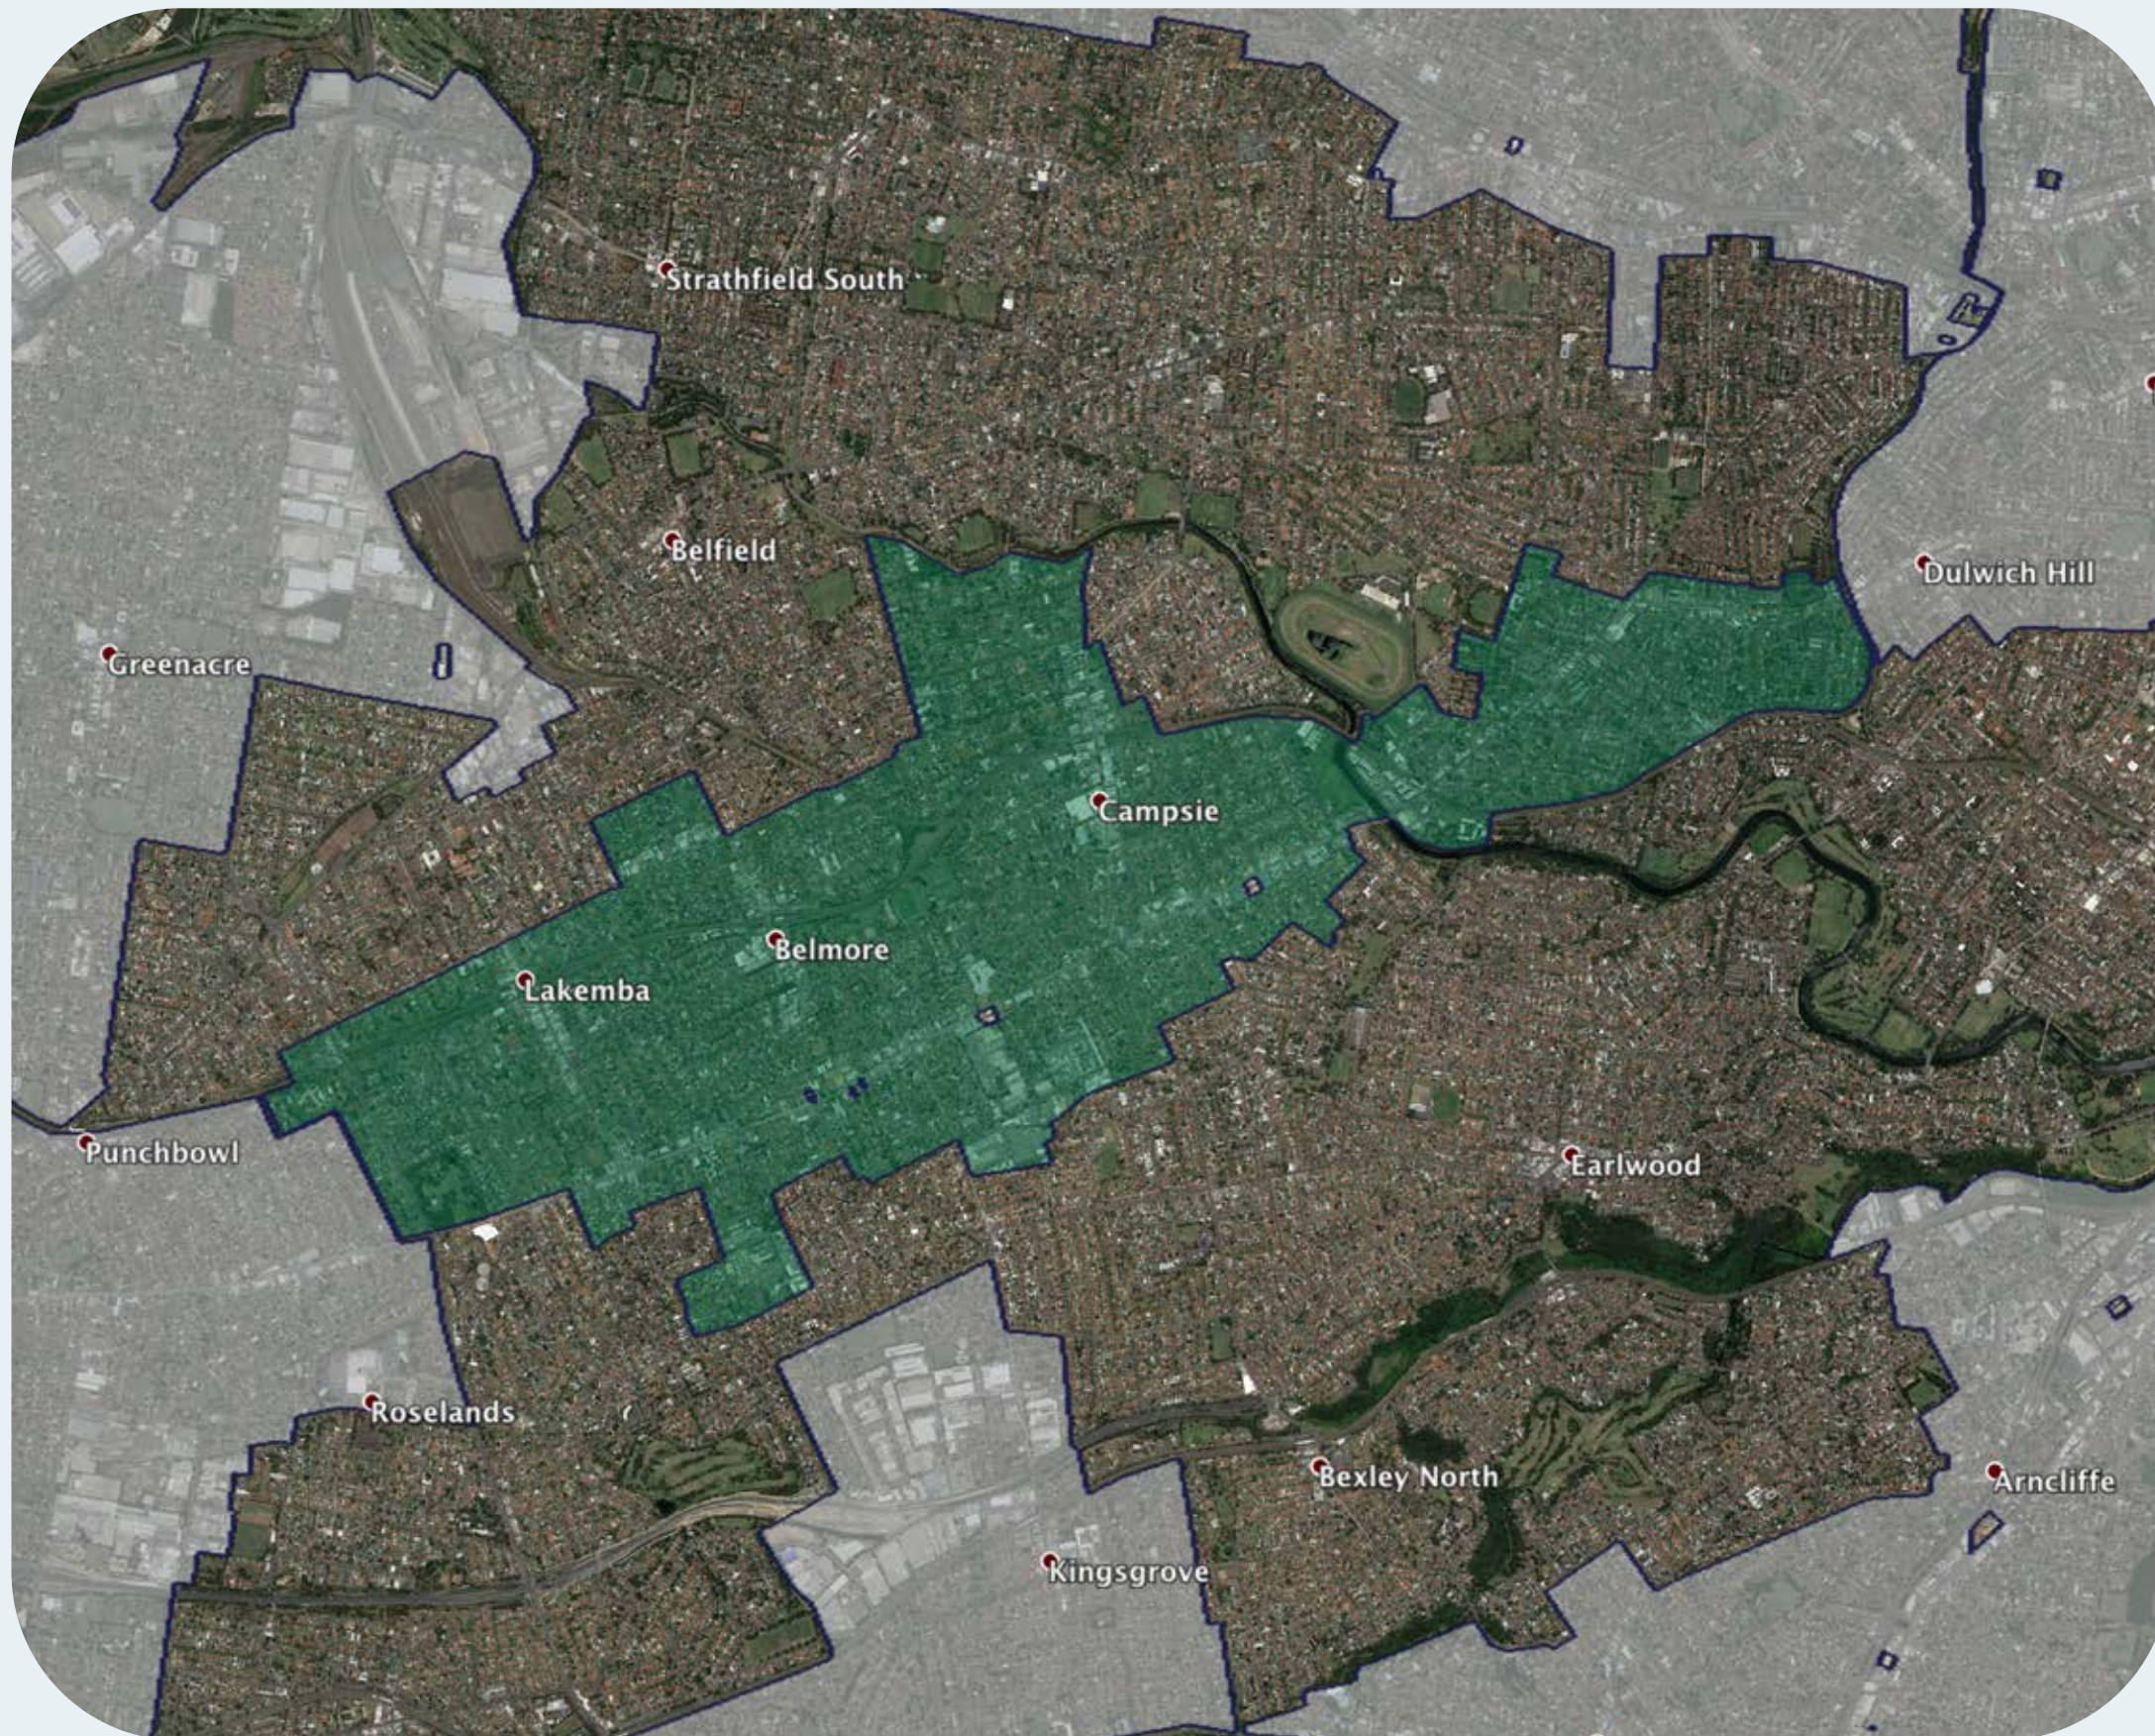

# nbn™ Business Fibre Zone indicative map – Lakemba - Campsie and surrounds

The **nbn™** Business Fibre Initiative is available to businesses right across the country.

The areas highlighted on this map, are part of an **nbn™** Business Fibre Zone that is eligible for business **nbn™** Enterprise Ethernet.

## Key

-  **nbn™** Business Fibre Zone
-  Adjacent/nearby **nbn™** Business Fibre Zone (where relevant)