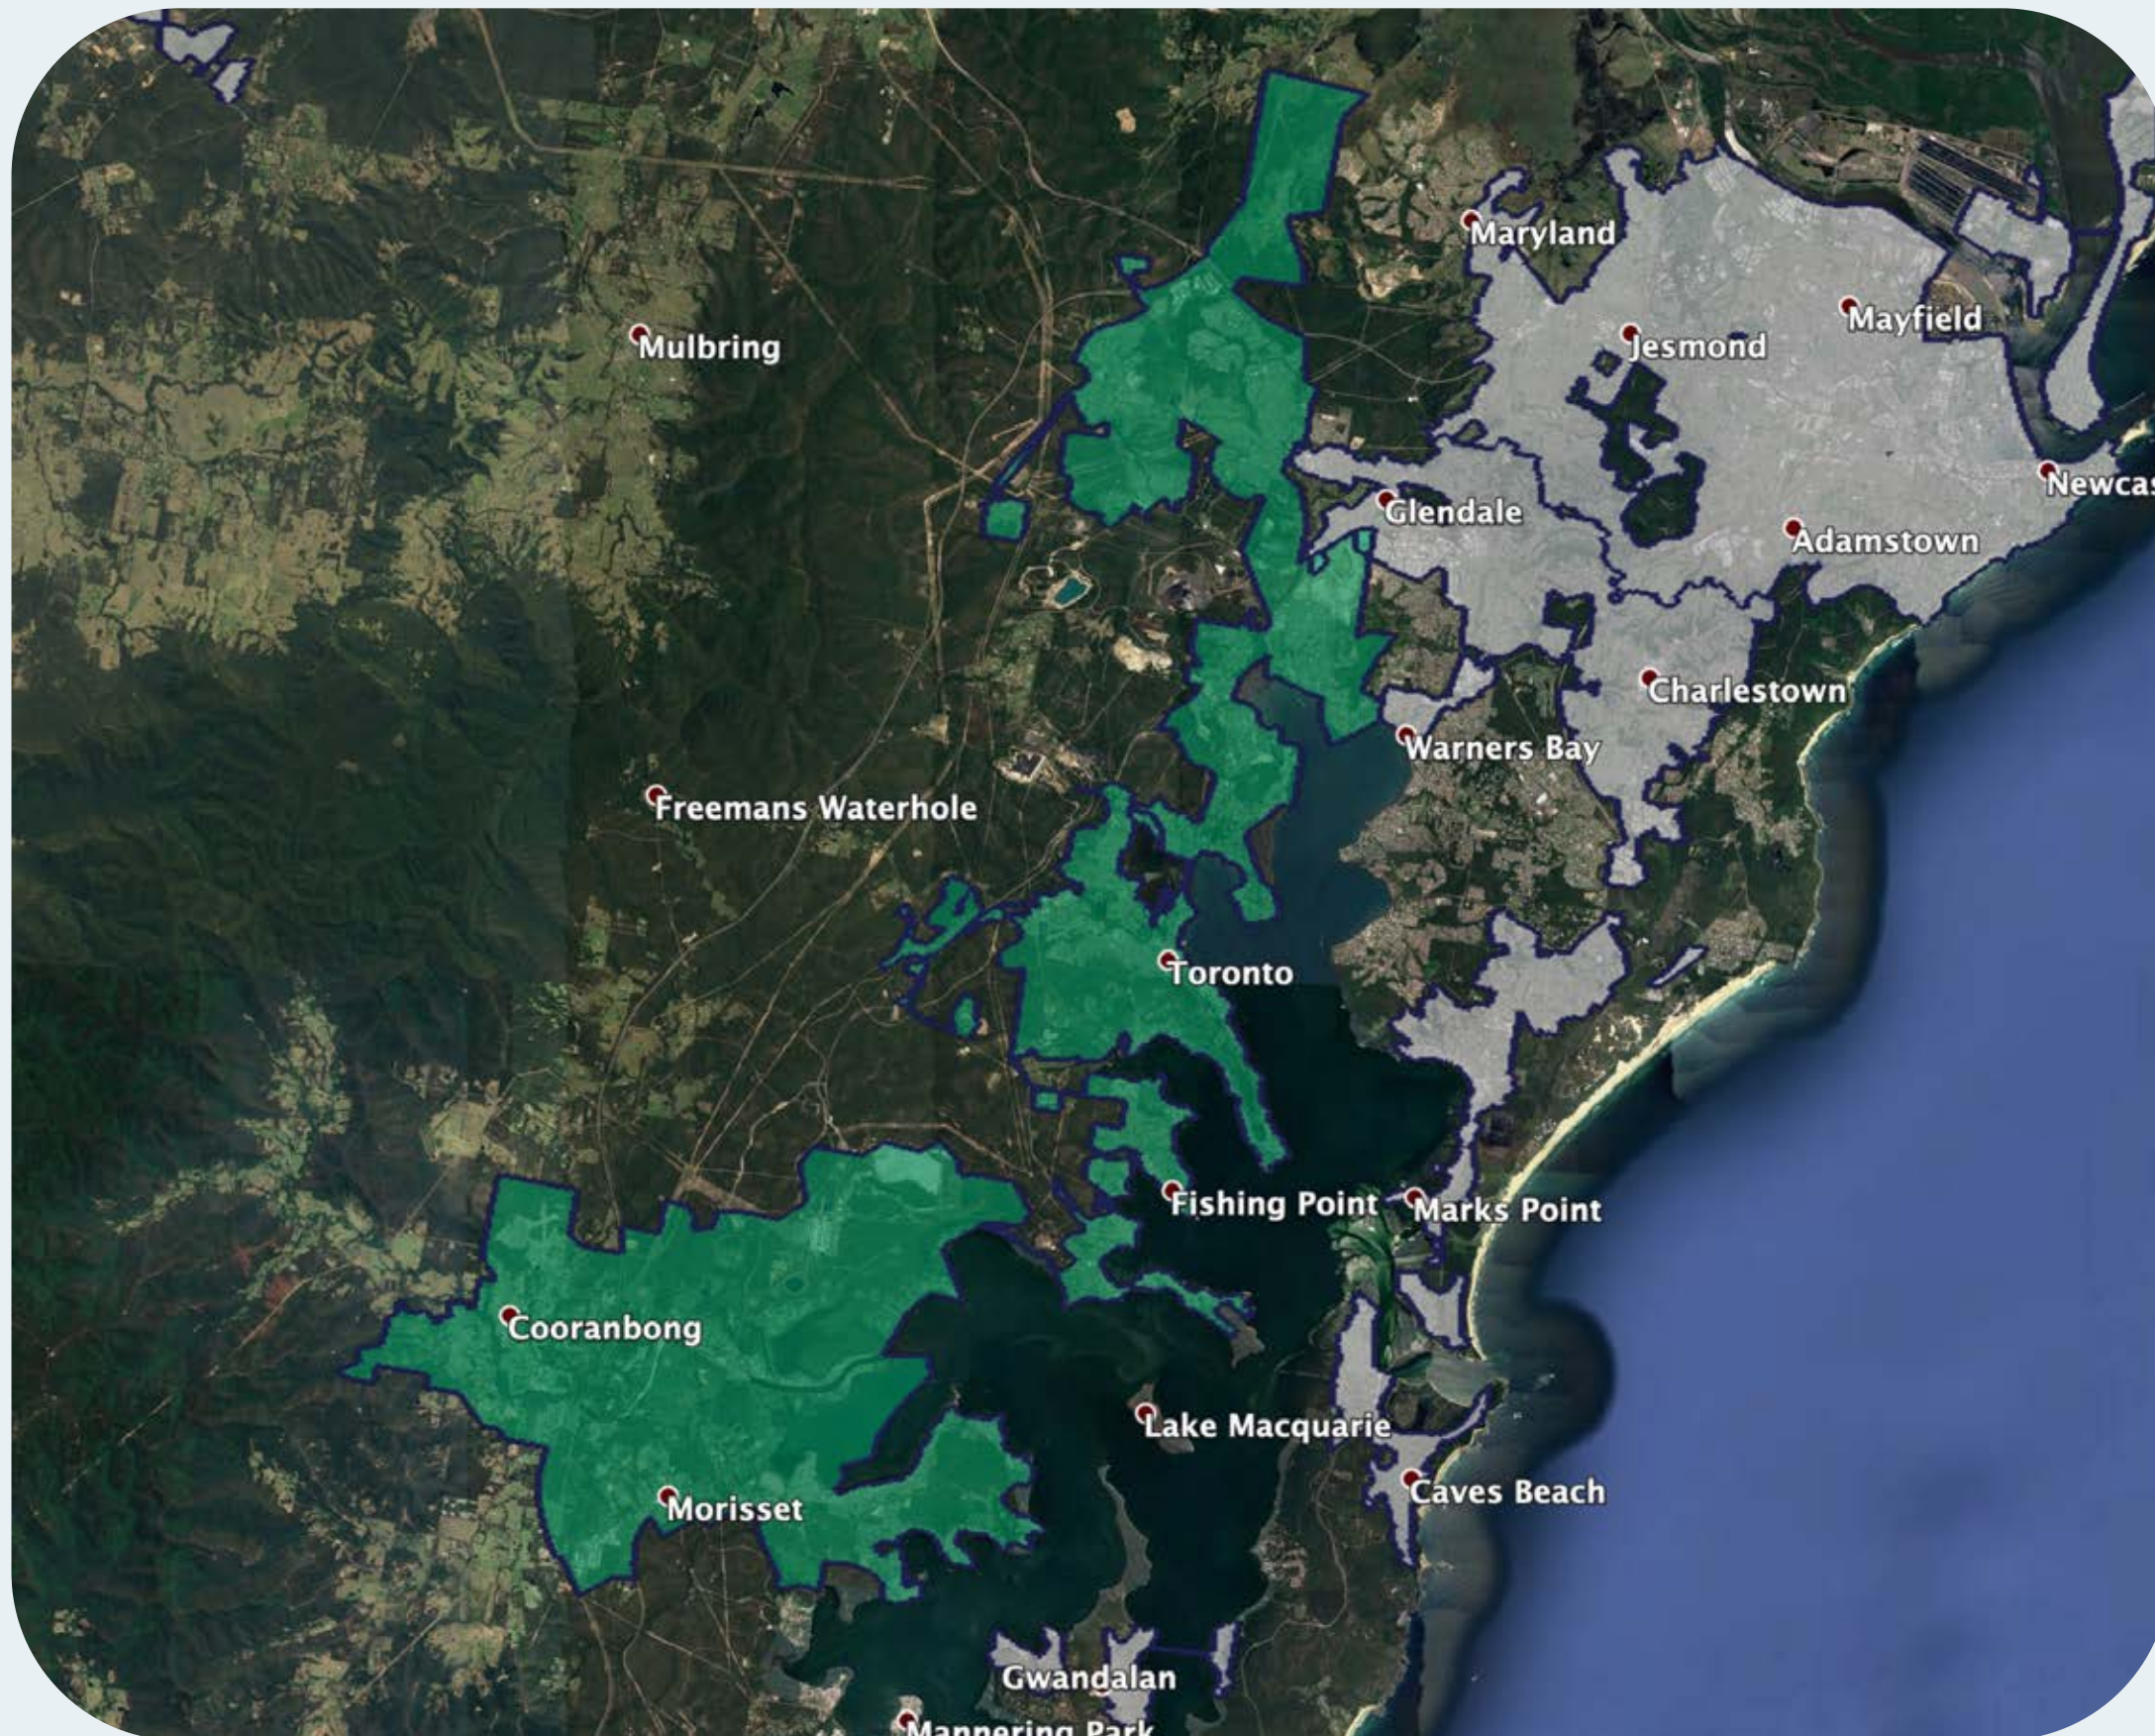

nbn™ Business Fibre Zone indicative map – Lake Macquarie West and surrounds

The **nbn™** Business Fibre Initiative is available to businesses right across the country.

The areas highlighted on this map, are part of an **nbn™** Business Fibre Zone that is eligible for business **nbn™** Enterprise Ethernet.