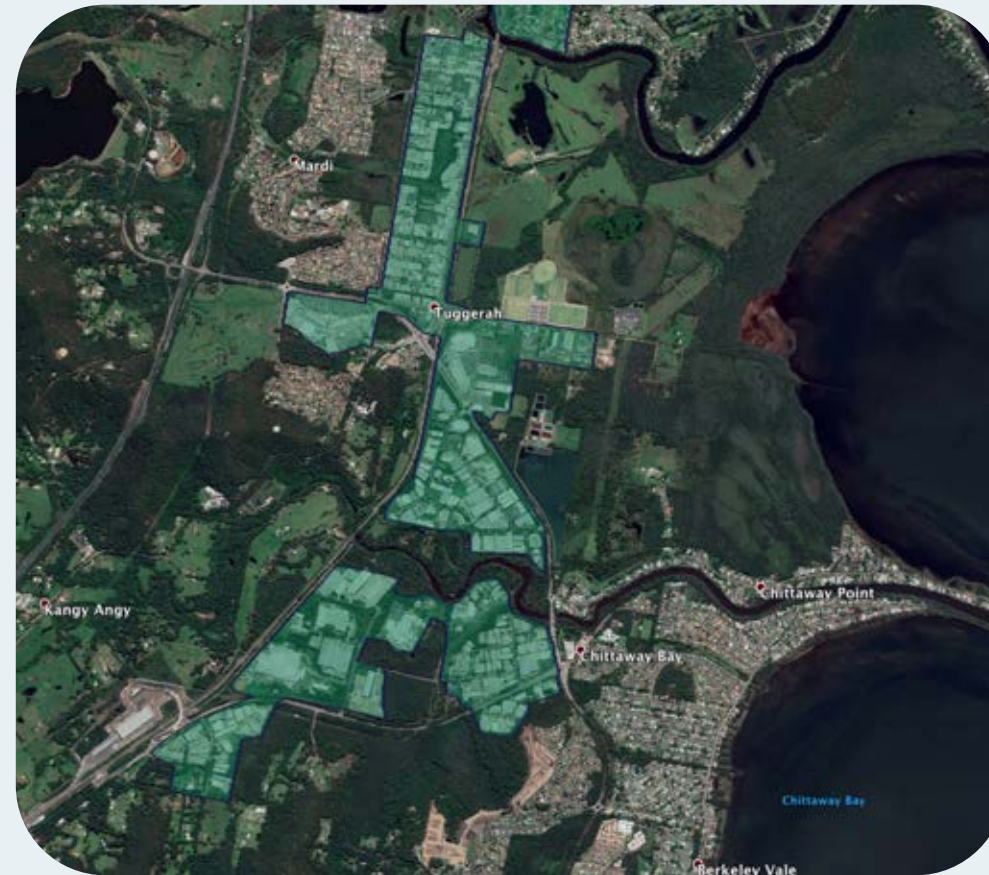

# nbn™ Business Fibre Zone indicative map – Lake Haven – Wyong and surrounds

The **nbn™** Business Fibre Initiative is available to businesses right across the country.

The areas highlighted on this map, are part of an **nbn™** Business Fibre Zone that is eligible for business **nbn™** Enterprise Ethernet.