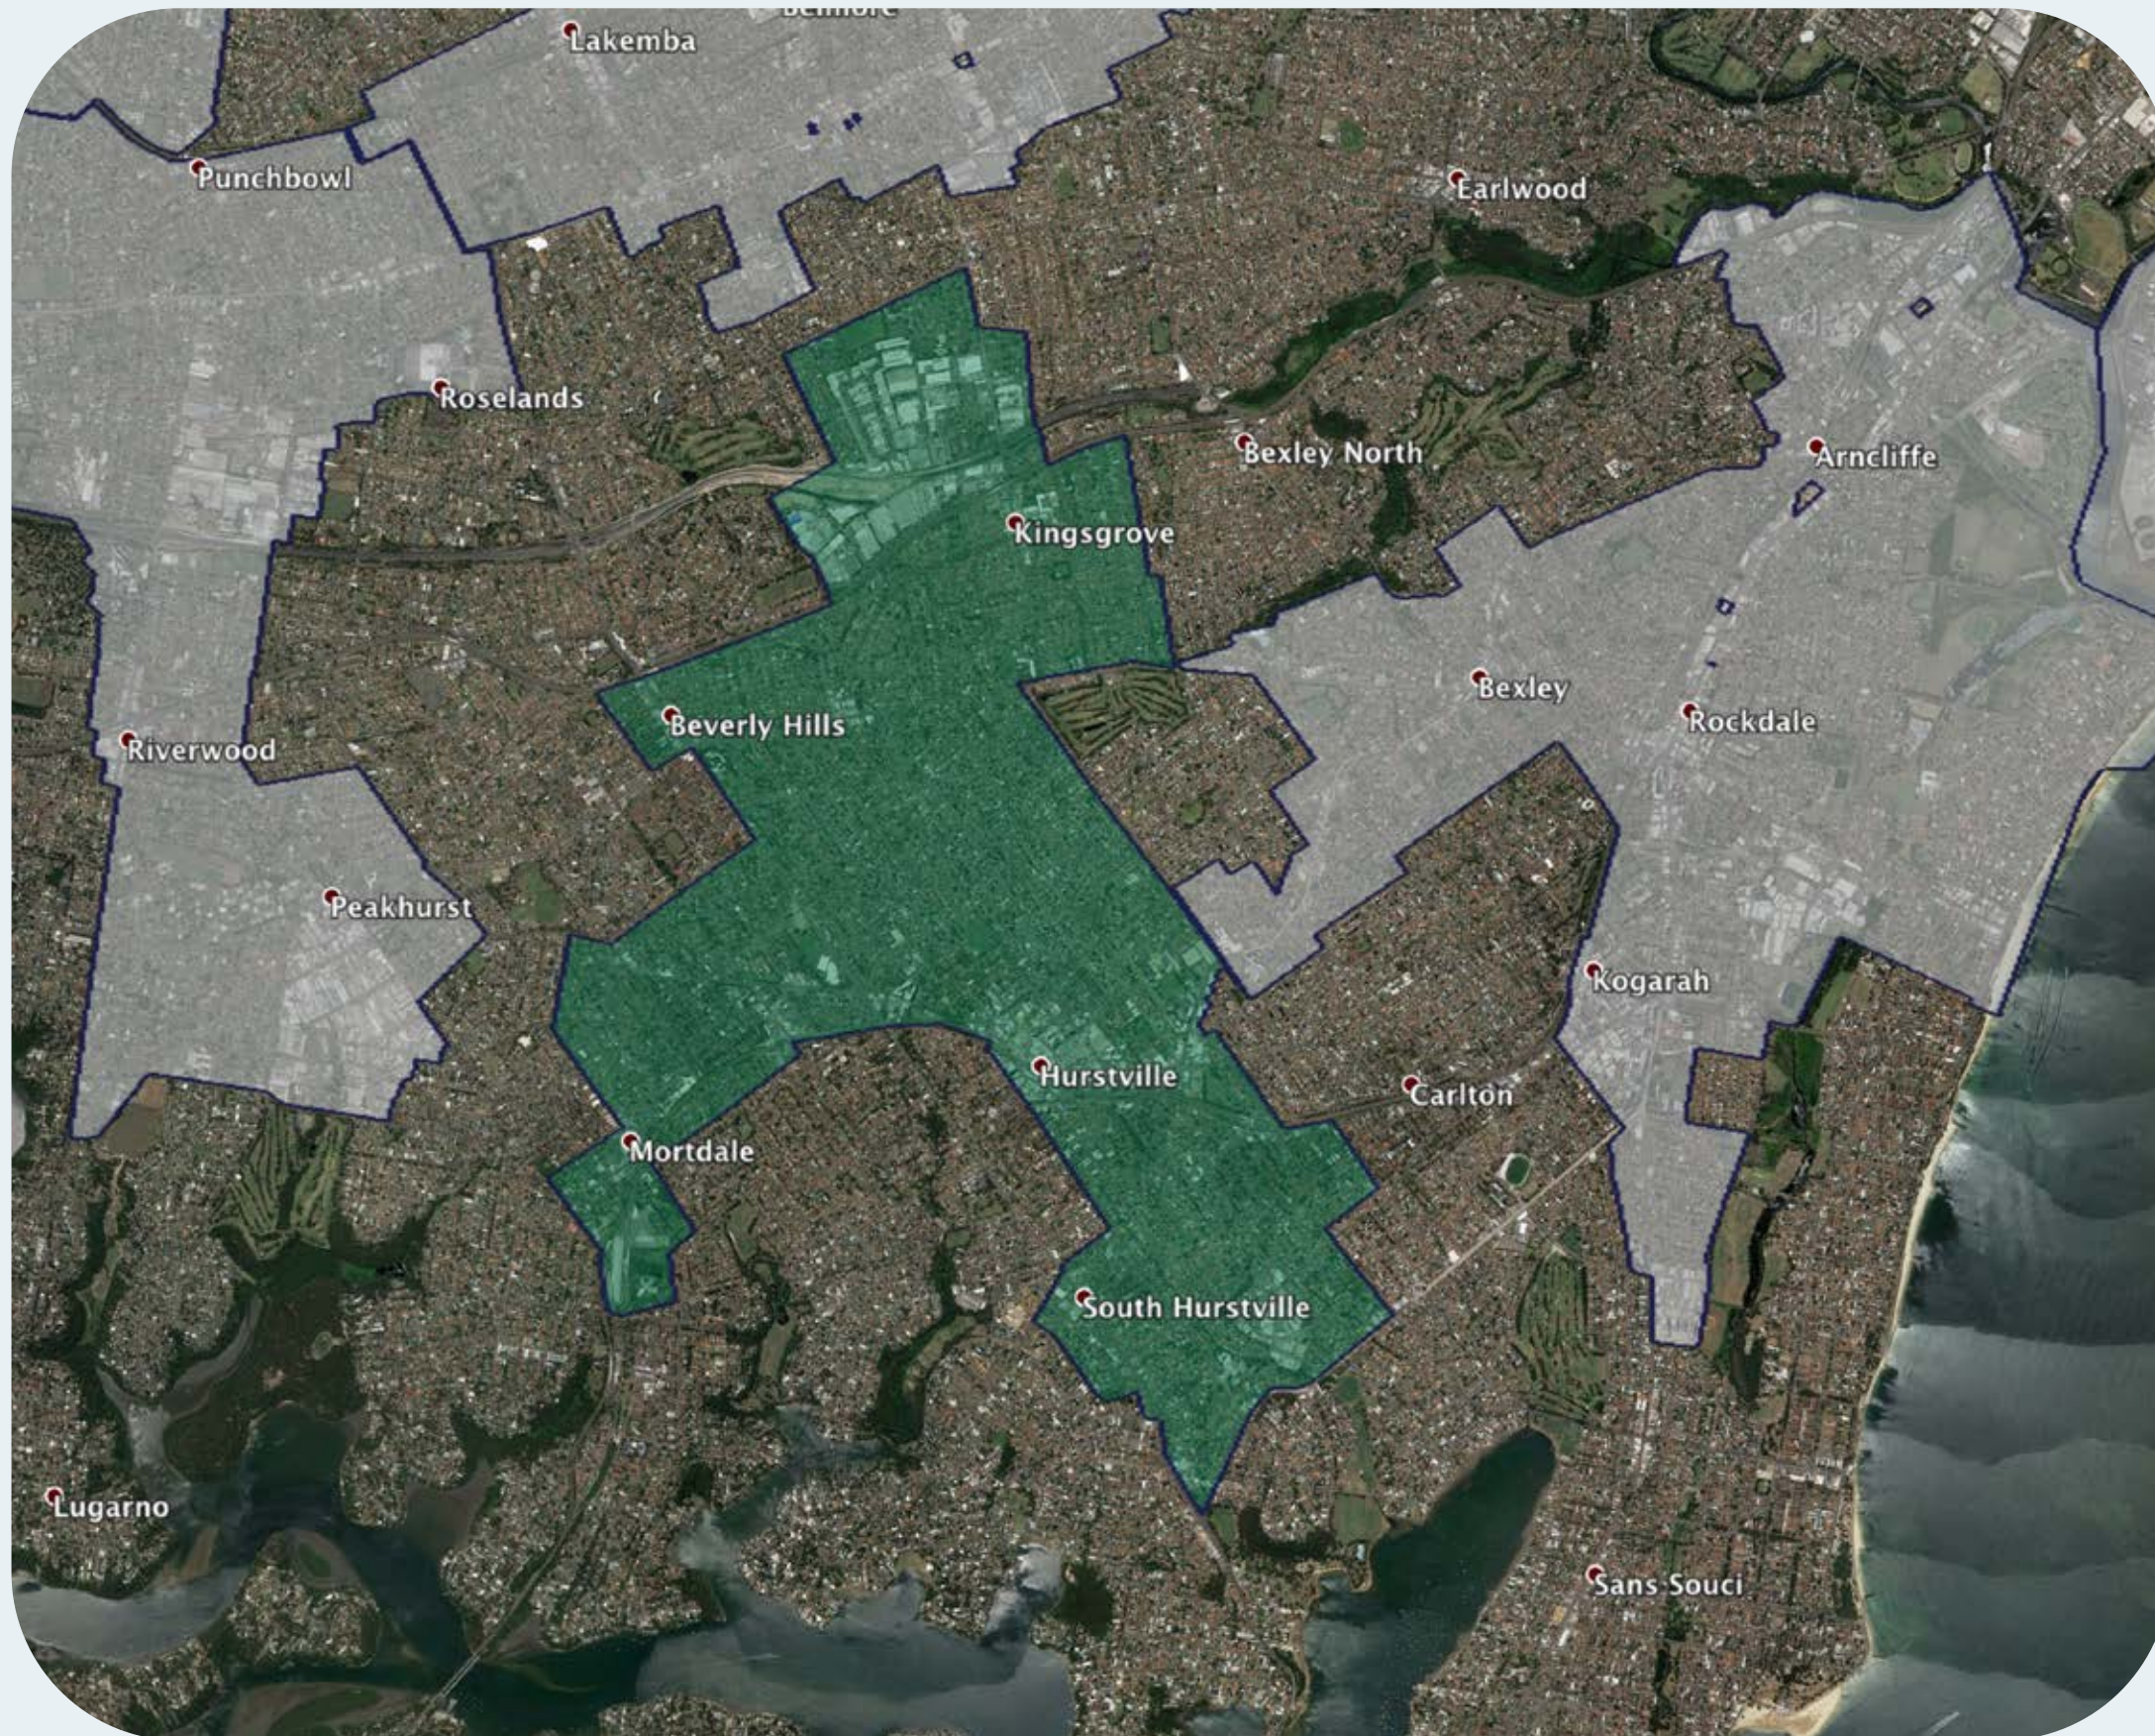

nbn™ Business Fibre Zone indicative map - Kingsgrove - Hurstville and surrounds

The **nbn™** Business Fibre Initiative is available to businesses right across the country.

The areas highlighted on this map, are part of an **nbn™** Business Fibre Zone that is eligible for business **nbn™** Enterprise Ethernet.