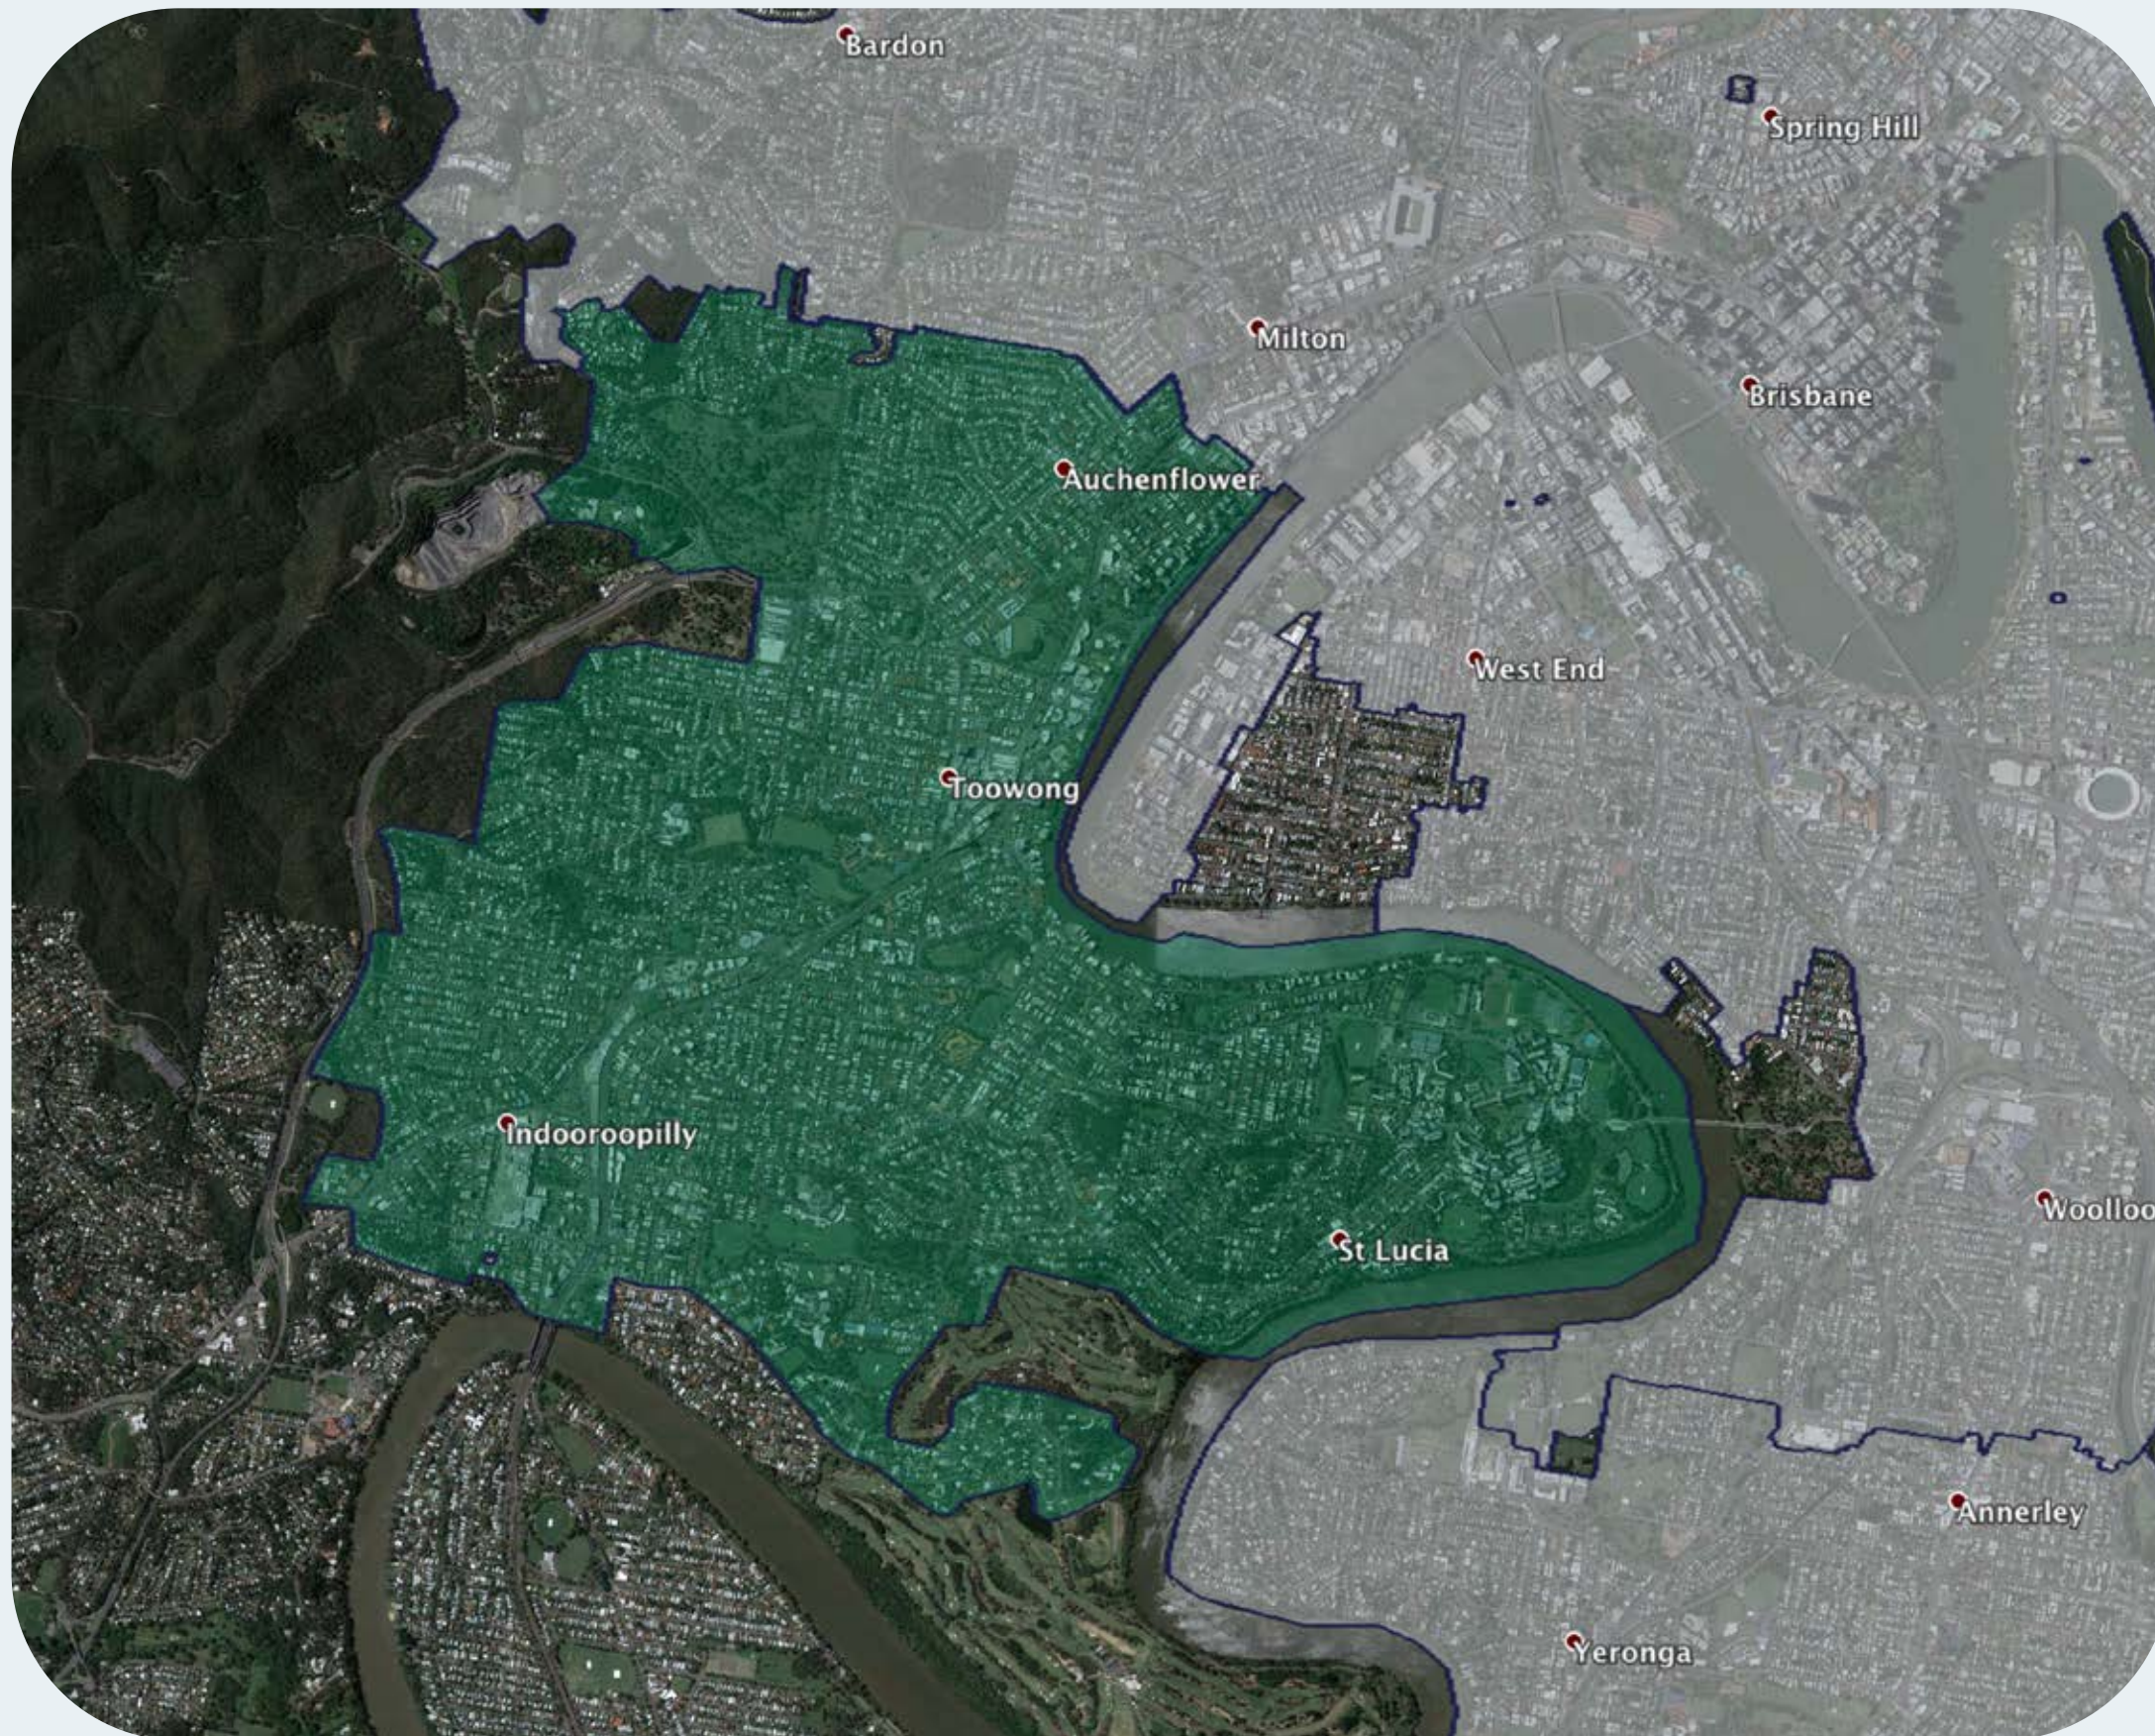

nbn™ Business Fibre Zone indicative map – Indooroopilly – Toowong and surrounds

The **nbn™** Business Fibre Initiative is available to businesses right across the country.

The areas highlighted on this map, are part of an **nbn™** Business Fibre Zone that is eligible for business **nbn™** Enterprise Ethernet.