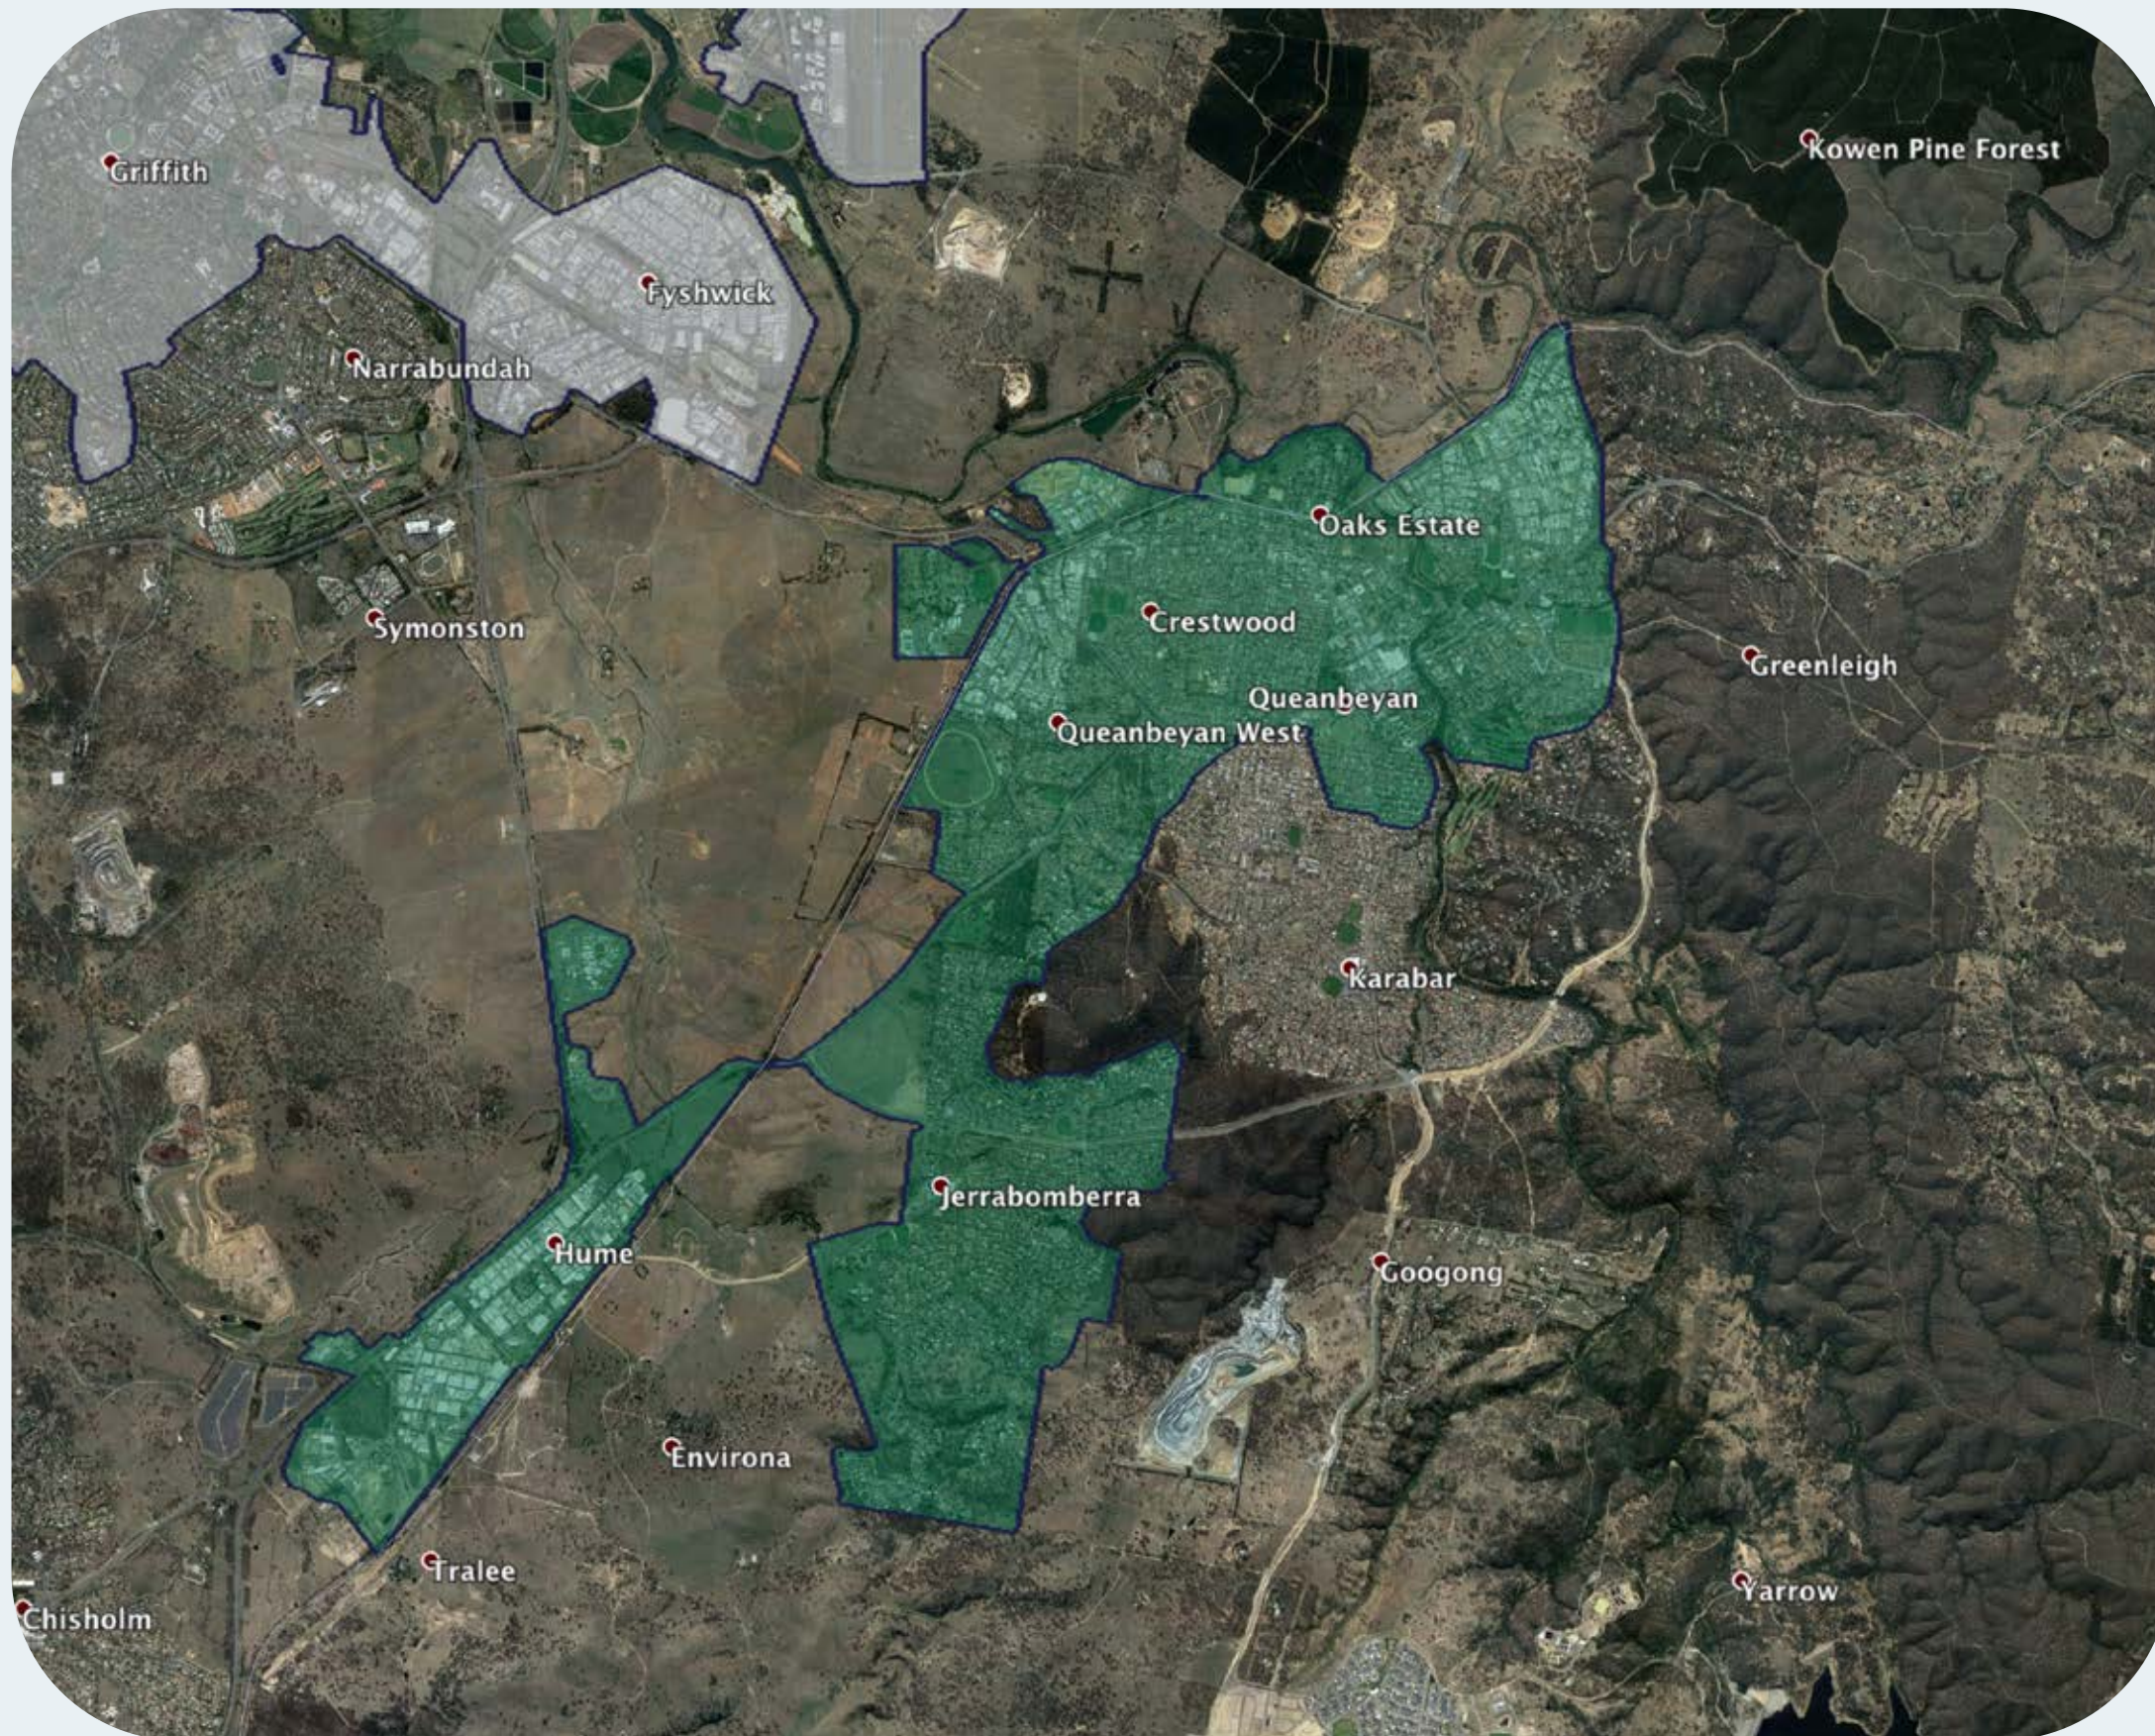

# nbn™ Business Fibre Zone indicative map – Queanbeyan – Hume and surrounds

The **nbn™** Business Fibre Initiative is available to businesses right across the country.

The areas highlighted on this map, are part of an **nbn™** Business Fibre Zone that is eligible for business **nbn™** Enterprise Ethernet.

## Key

-  **nbn™** Business Fibre Zone
-  Adjacent/nearby **nbn™** Business Fibre Zone (where relevant)