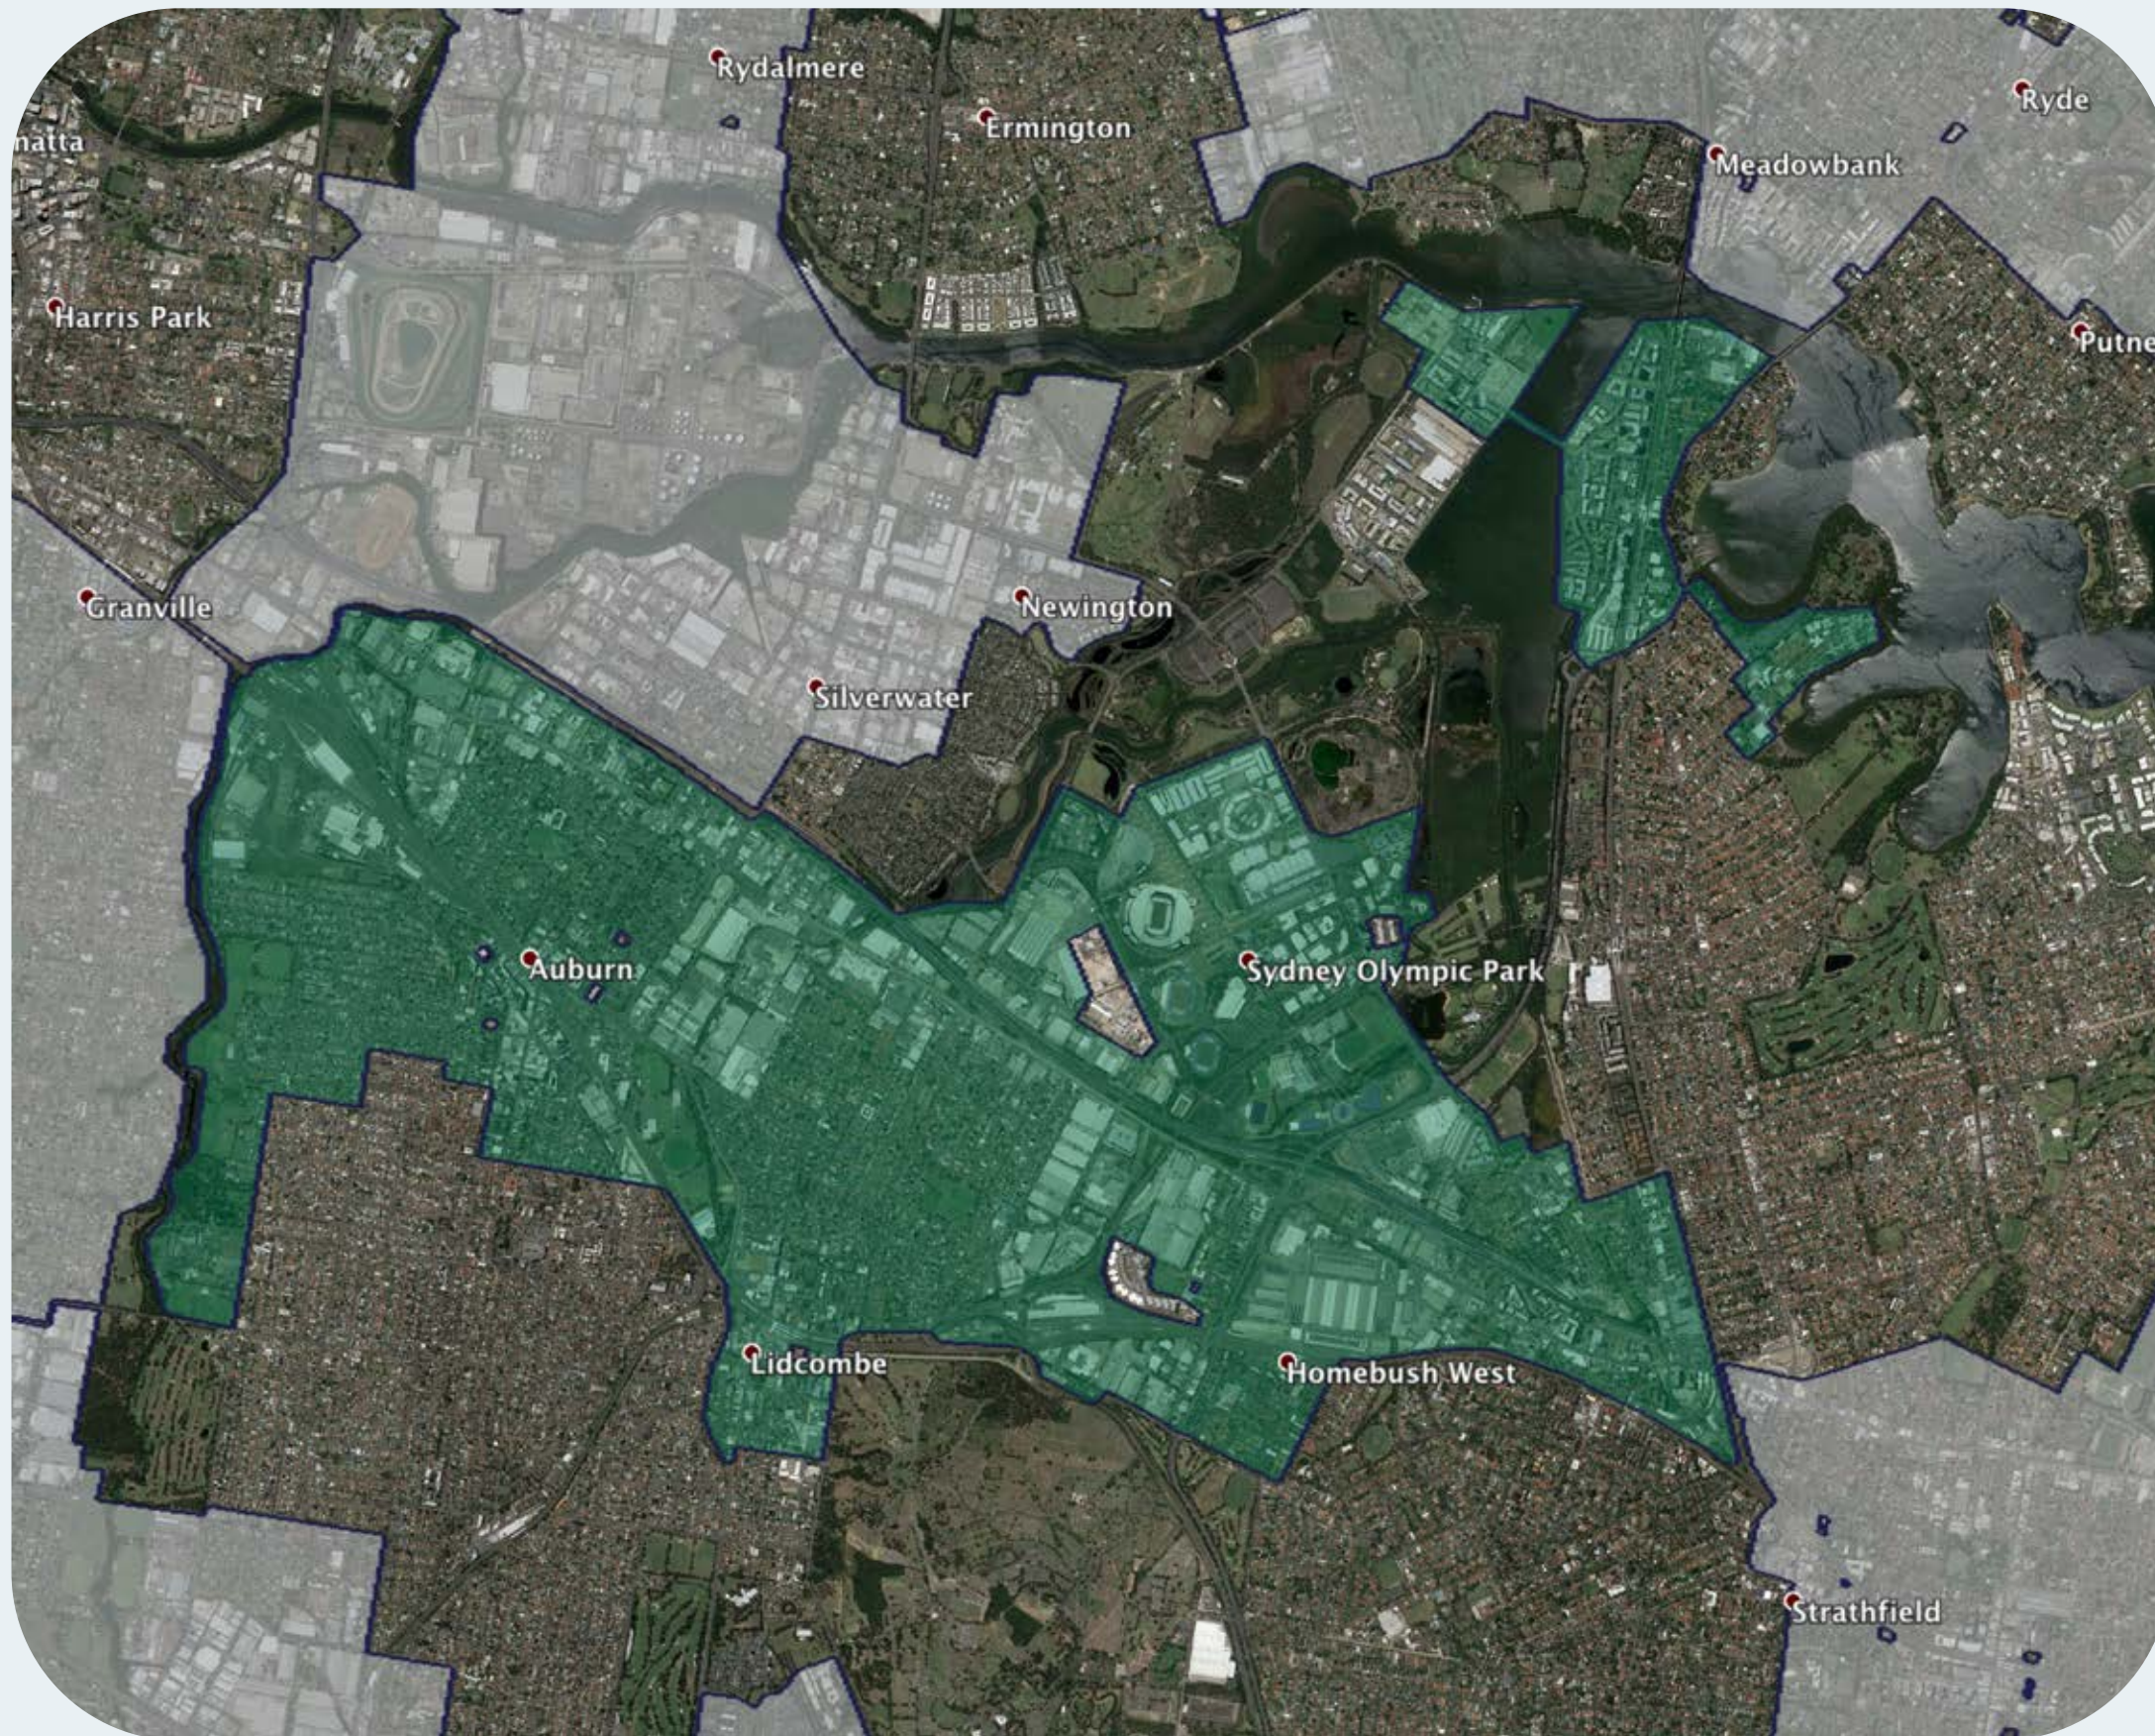

# nbn™ Business Fibre Zone indicative map - Homebush - Lidcombe and surrounds

The **nbn™** Business Fibre Initiative is available to businesses right across the country.

The areas highlighted on this map, are part of an **nbn™** Business Fibre Zone that is eligible for business **nbn™** Enterprise Ethernet.

## Key

-  nbn™ Business Fibre Zone
-  Adjacent/nearby nbn™ Business Fibre Zone (where relevant)