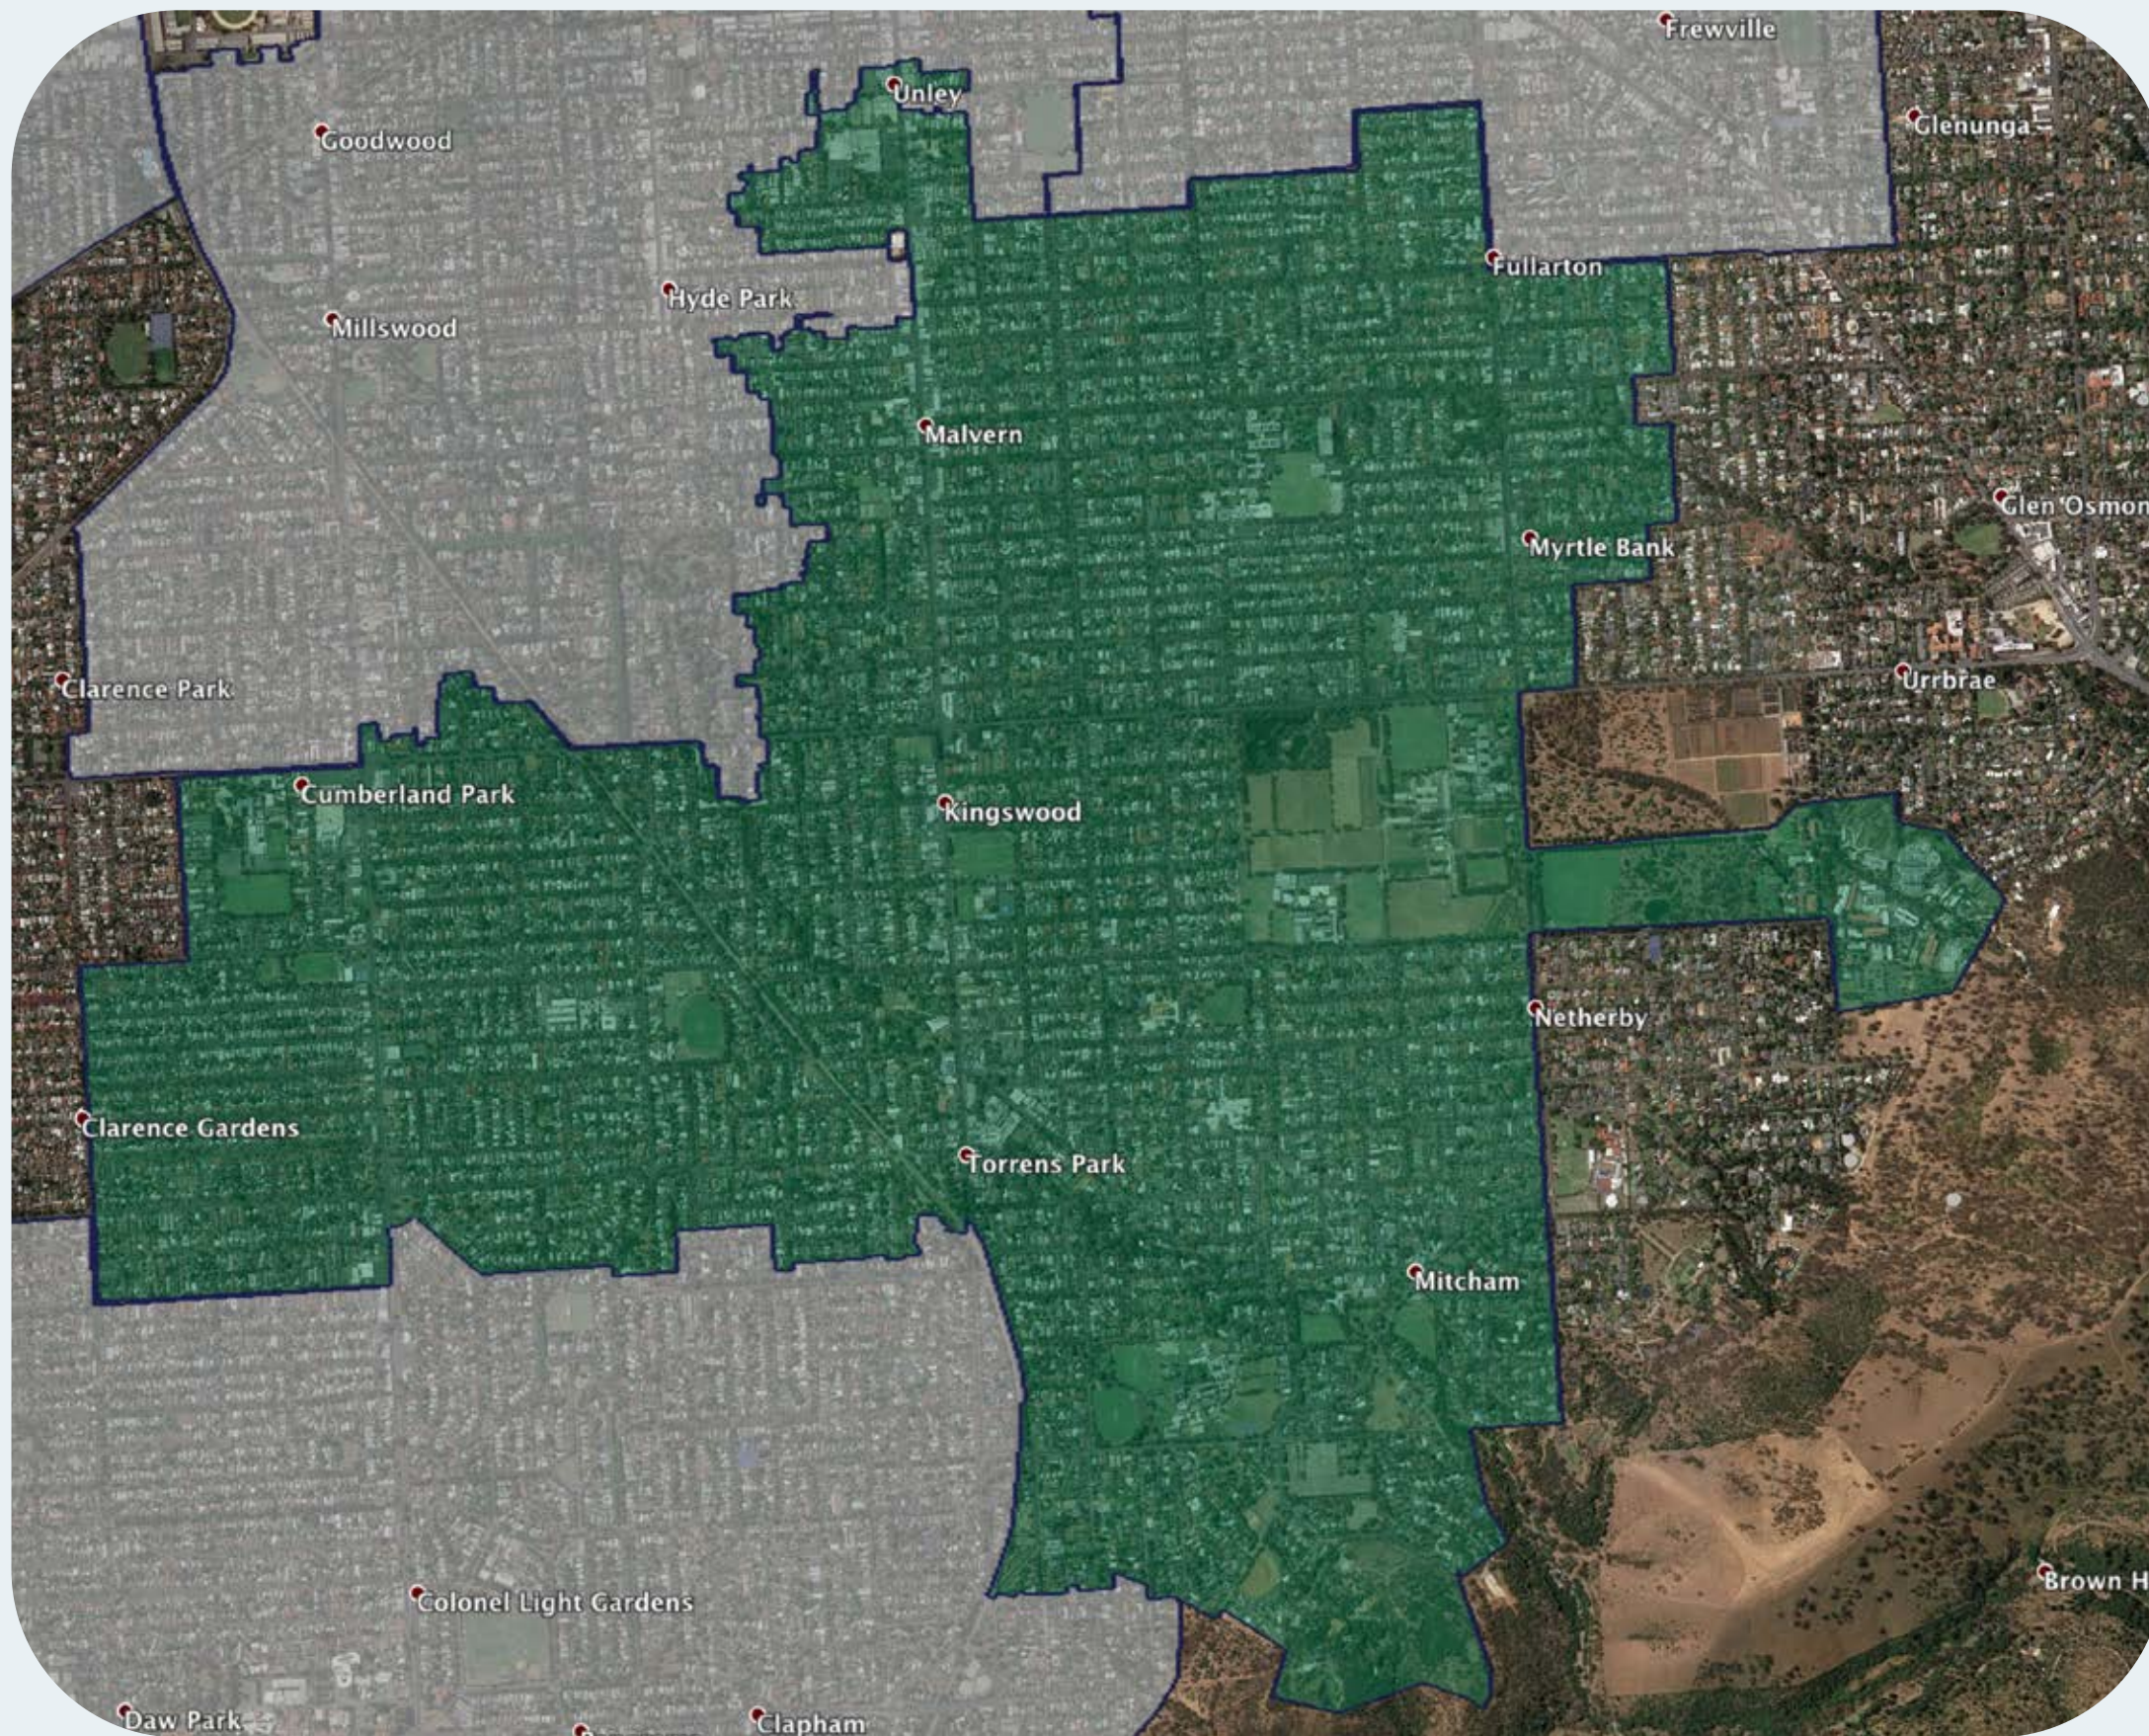

# nbn™ Business Fibre Zone indicative map – Hawthorn - Malvern and surrounds

The **nbn™** Business Fibre Initiative is available to businesses right across the country.

The areas highlighted on this map, are part of an **nbn™** Business Fibre Zone that is eligible for business **nbn™** Enterprise Ethernet.

## Key

-  **nbn™** Business Fibre Zone
-  Adjacent/nearby **nbn™** Business Fibre Zone (where relevant)