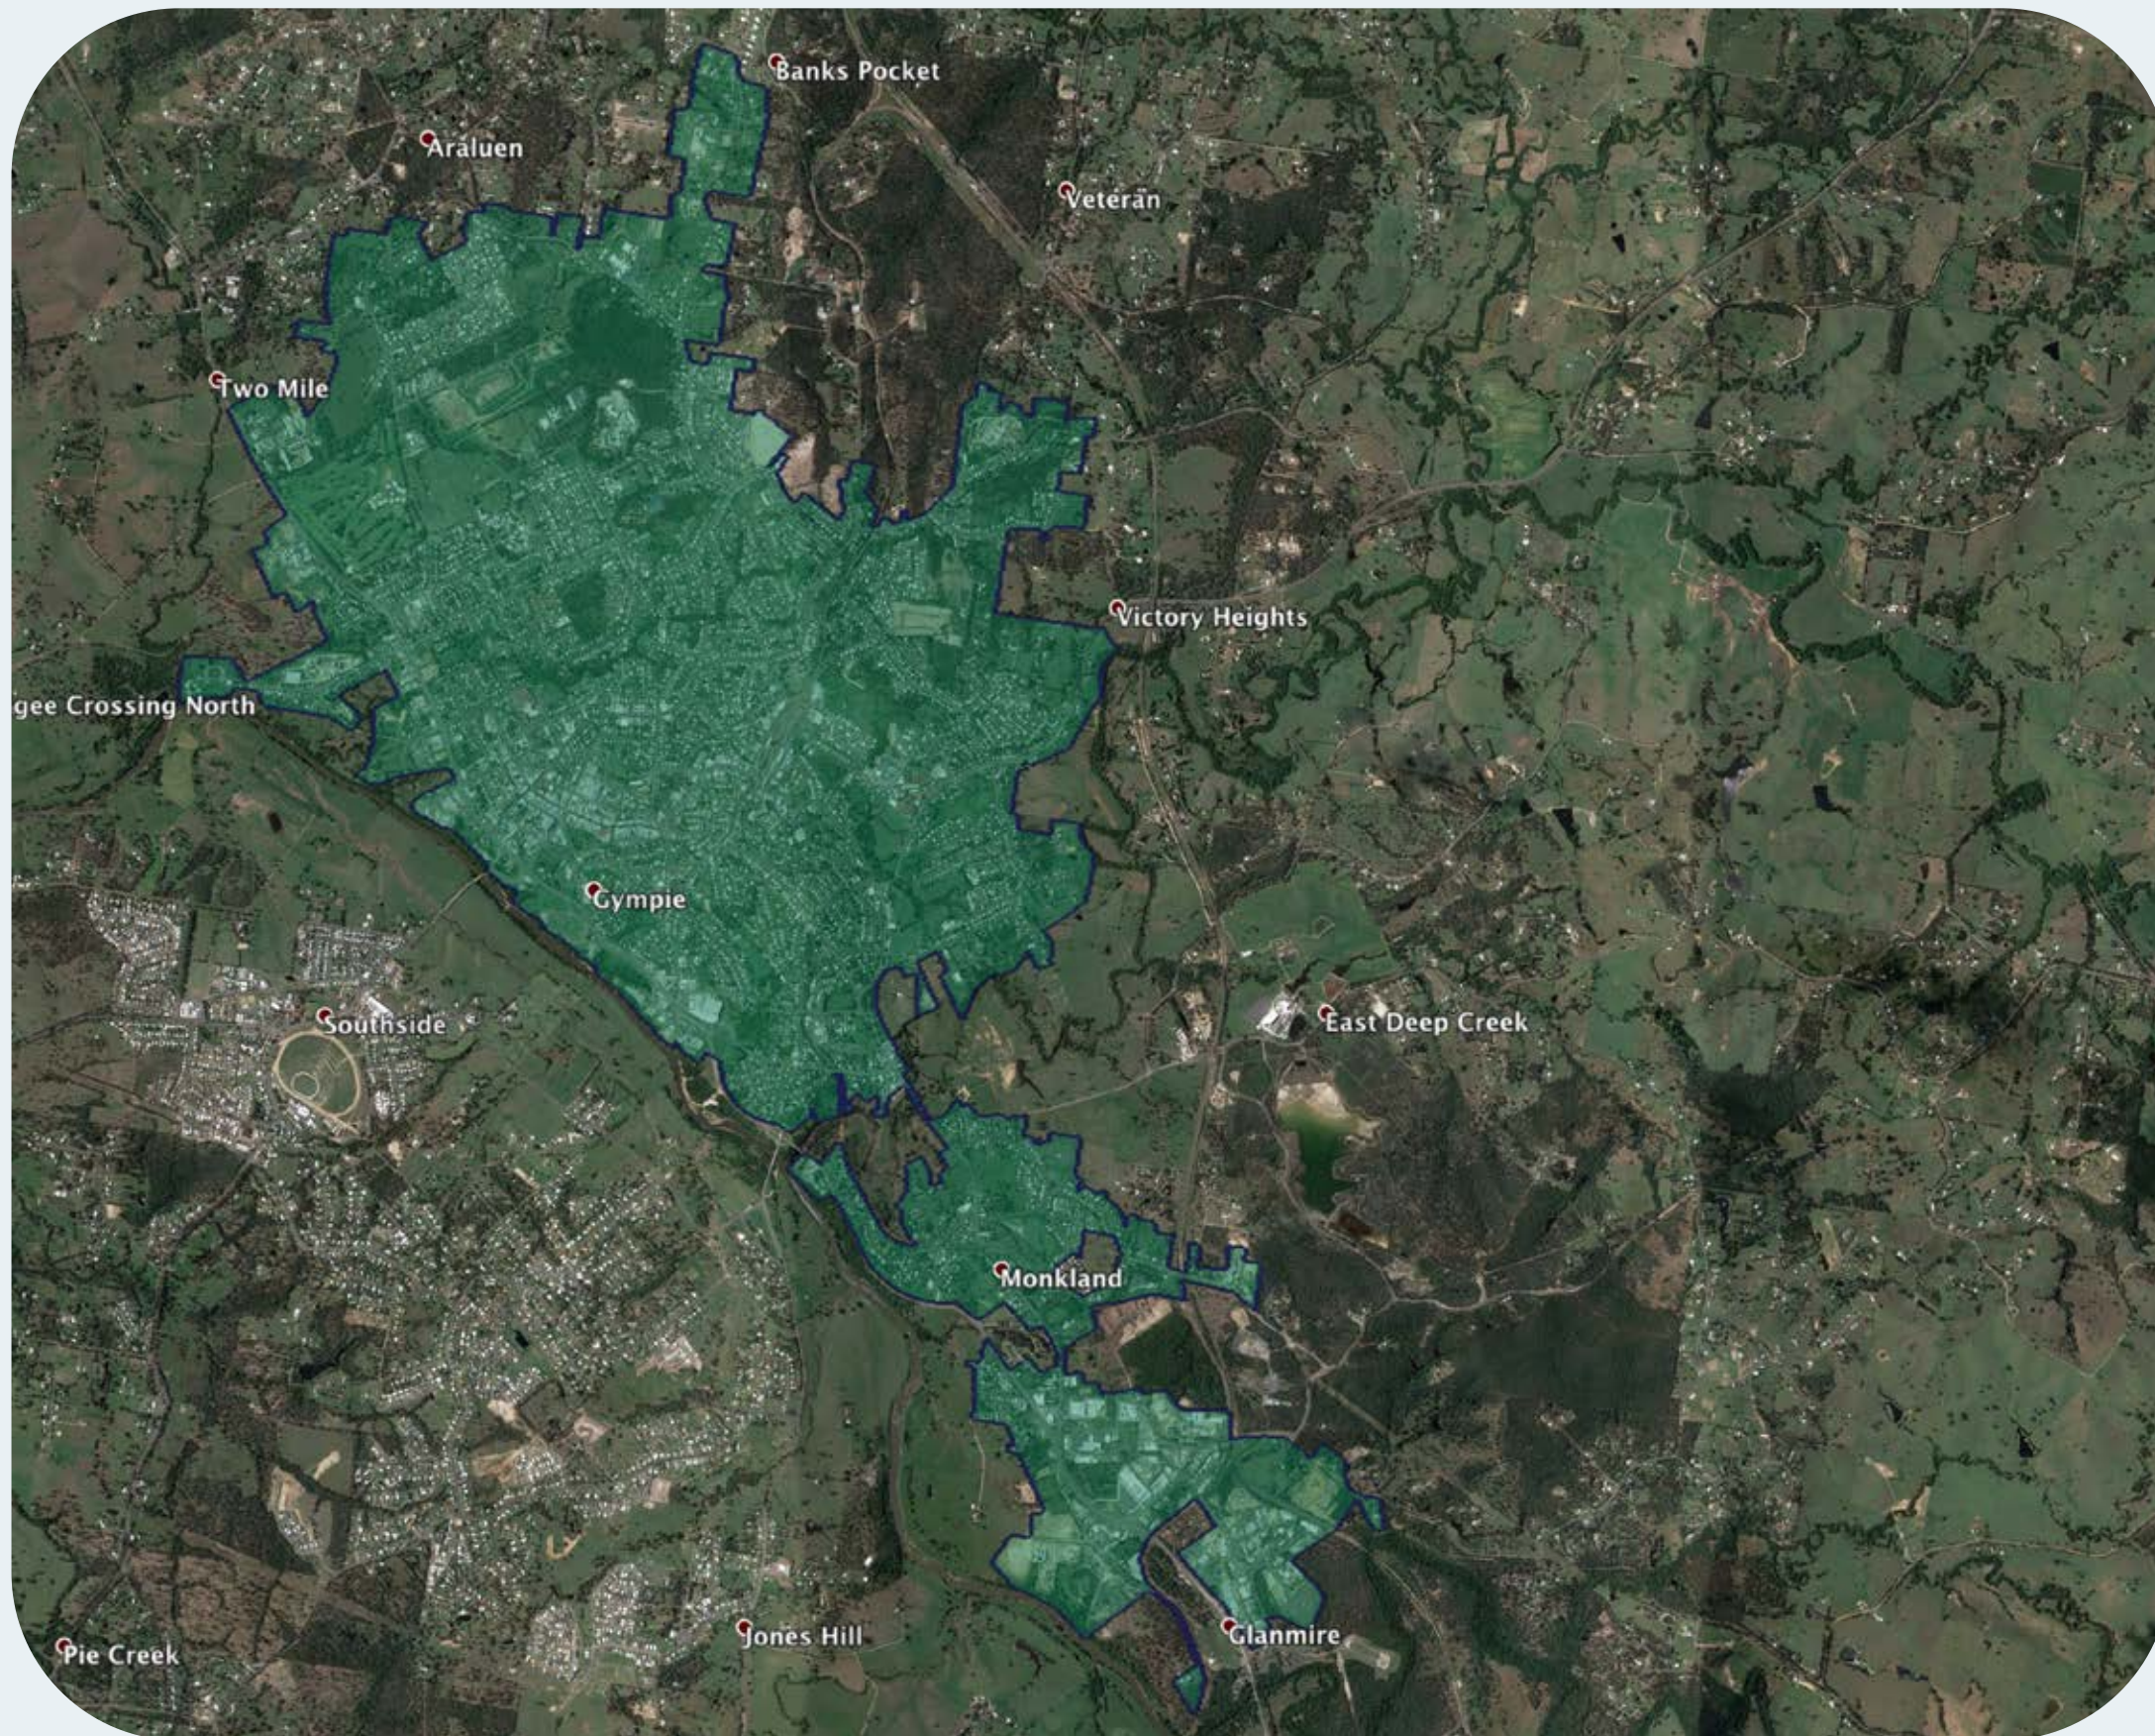

# nbn™ Business Fibre Zone indicative map – Gympie and surrounds

The **nbn™** Business Fibre Initiative is available to businesses right across the country.

The area highlighted on this map, is part of an **nbn™** Business Fibre Zone that is eligible for business **nbn™** Enterprise Ethernet.

## Key

-  **nbn™** Business Fibre Zone
-  Adjacent/nearby **nbn™** Business Fibre Zone (where relevant)