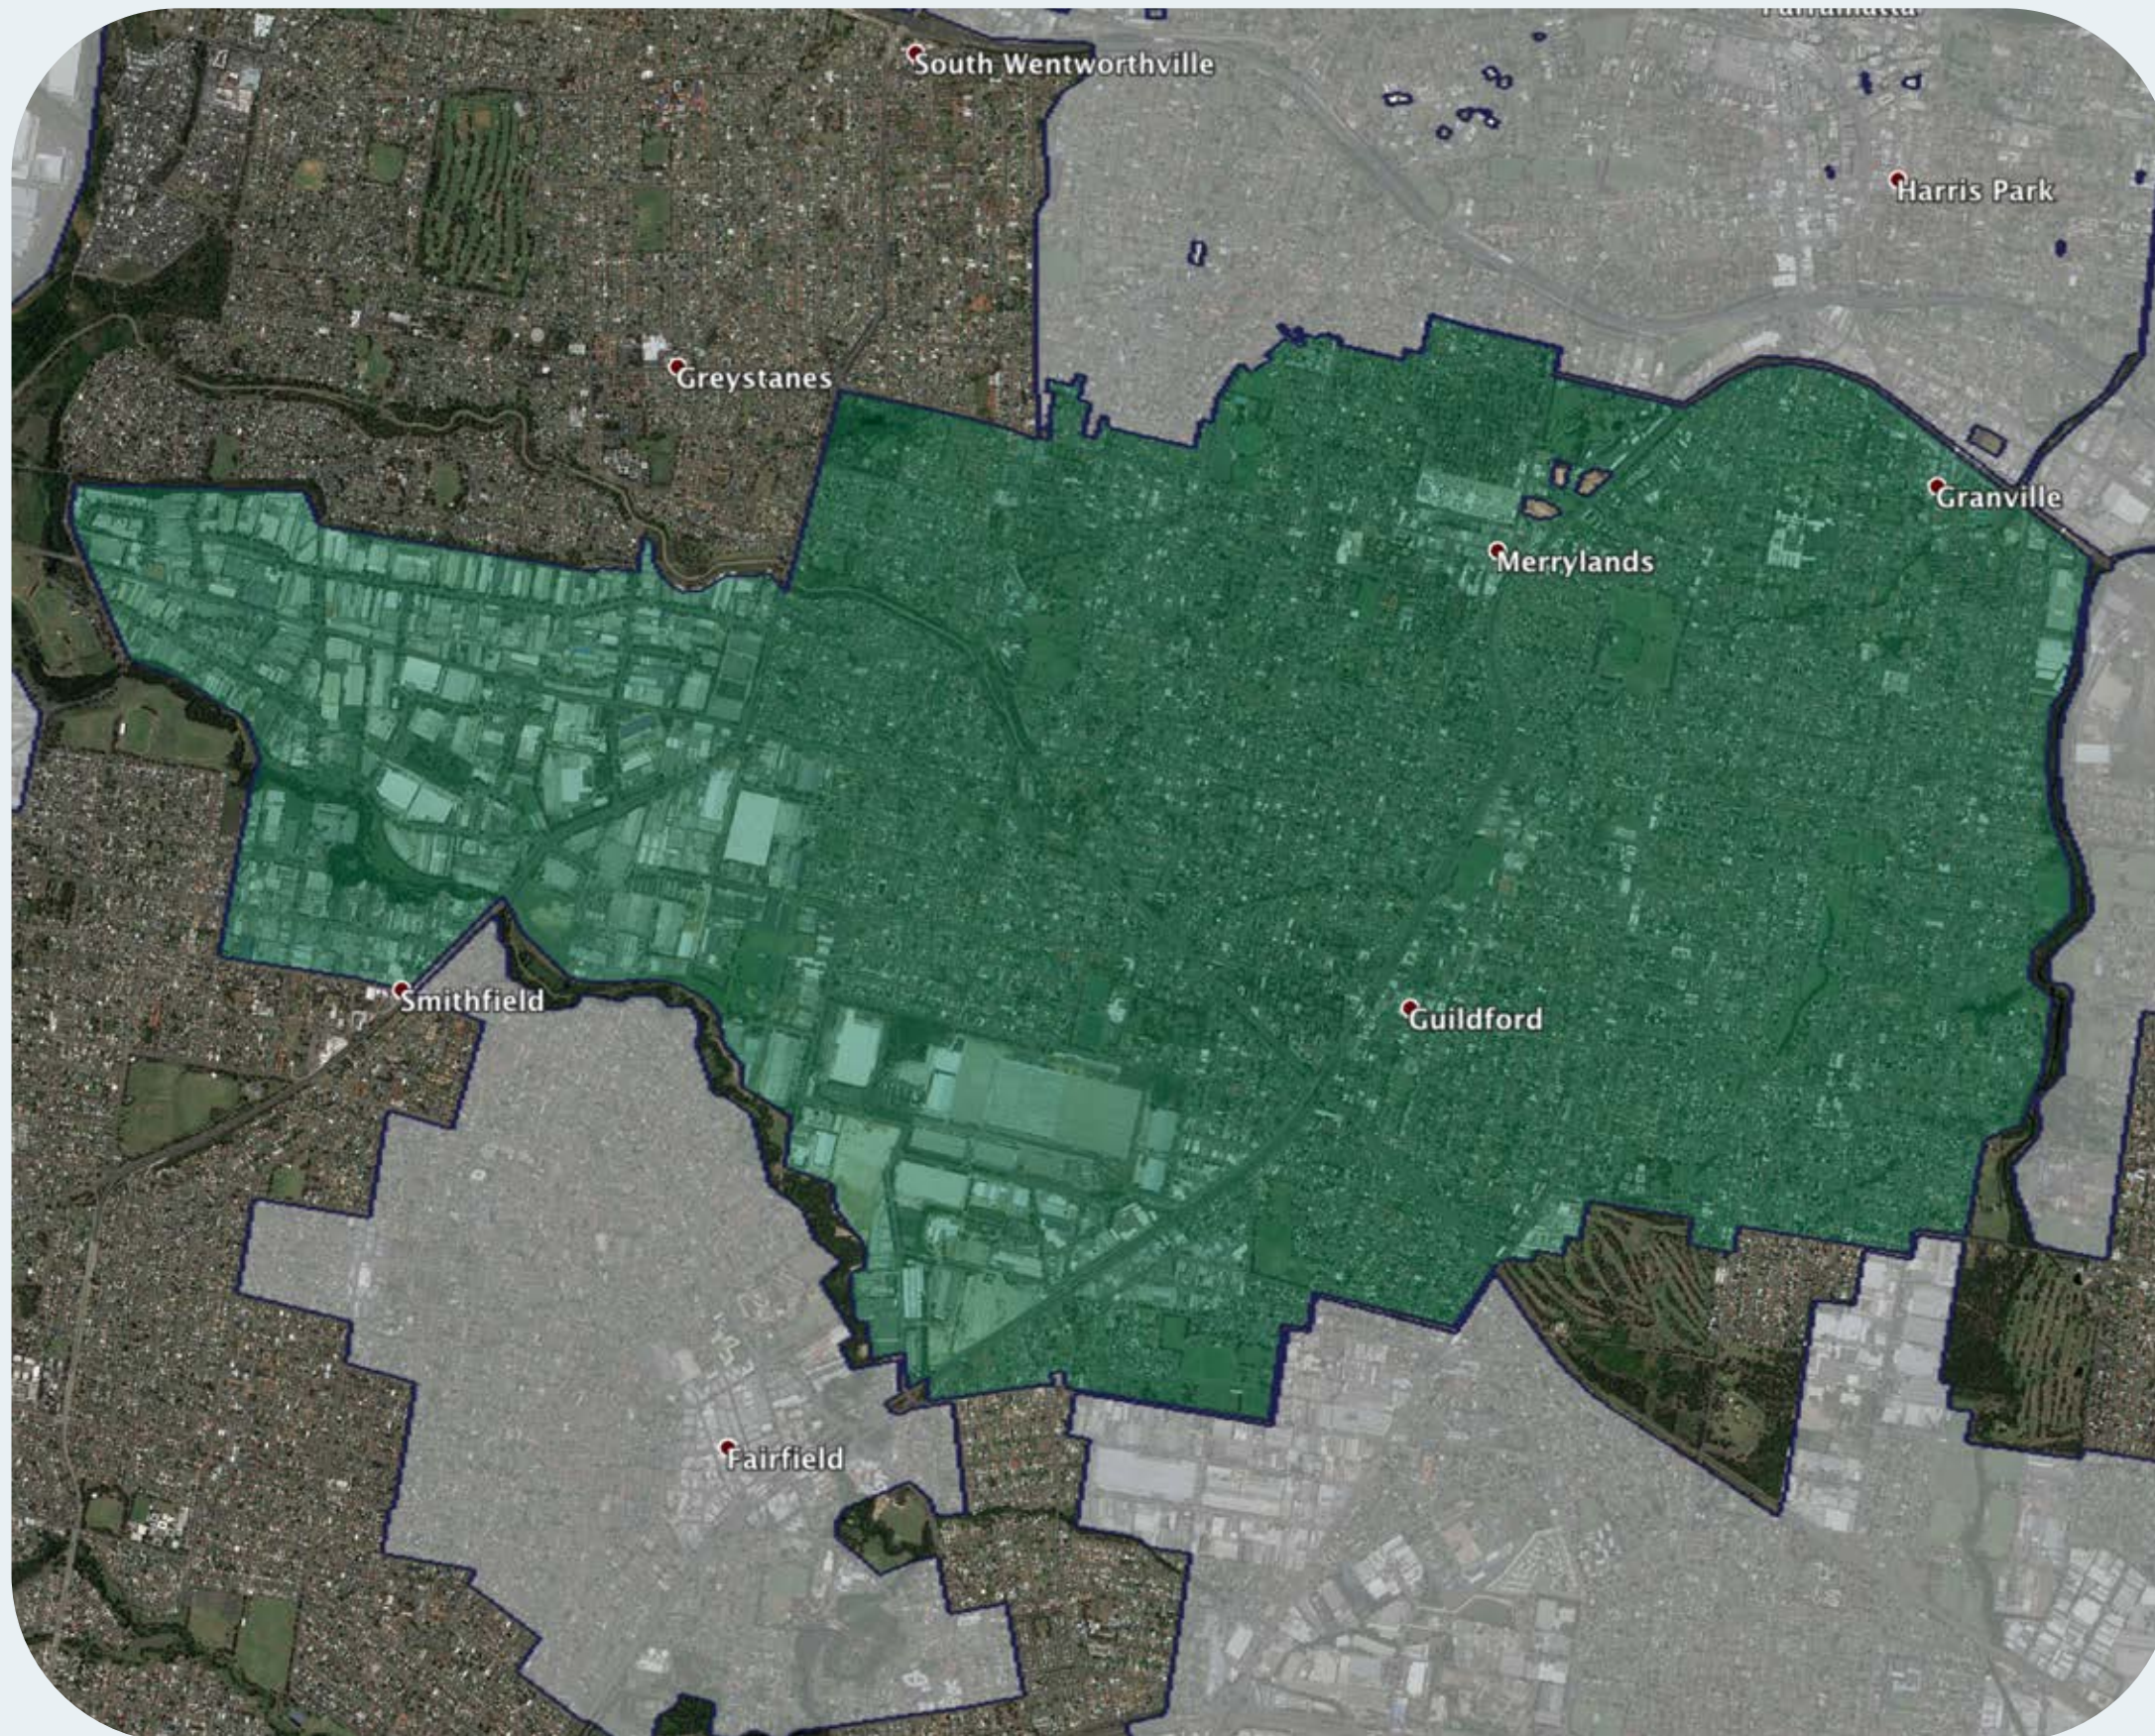

# nbn™ Business Fibre Zone indicative map – Guildford - Yennora and surrounds

The **nbn™** Business Fibre Initiative is available to businesses right across the country.

The areas highlighted on this map, are part of an **nbn™** Business Fibre Zone that is eligible for business **nbn™** Enterprise Ethernet.

## Key

-  **nbn™** Business Fibre Zone
-  Adjacent/nearby **nbn™** Business Fibre Zone (where relevant)