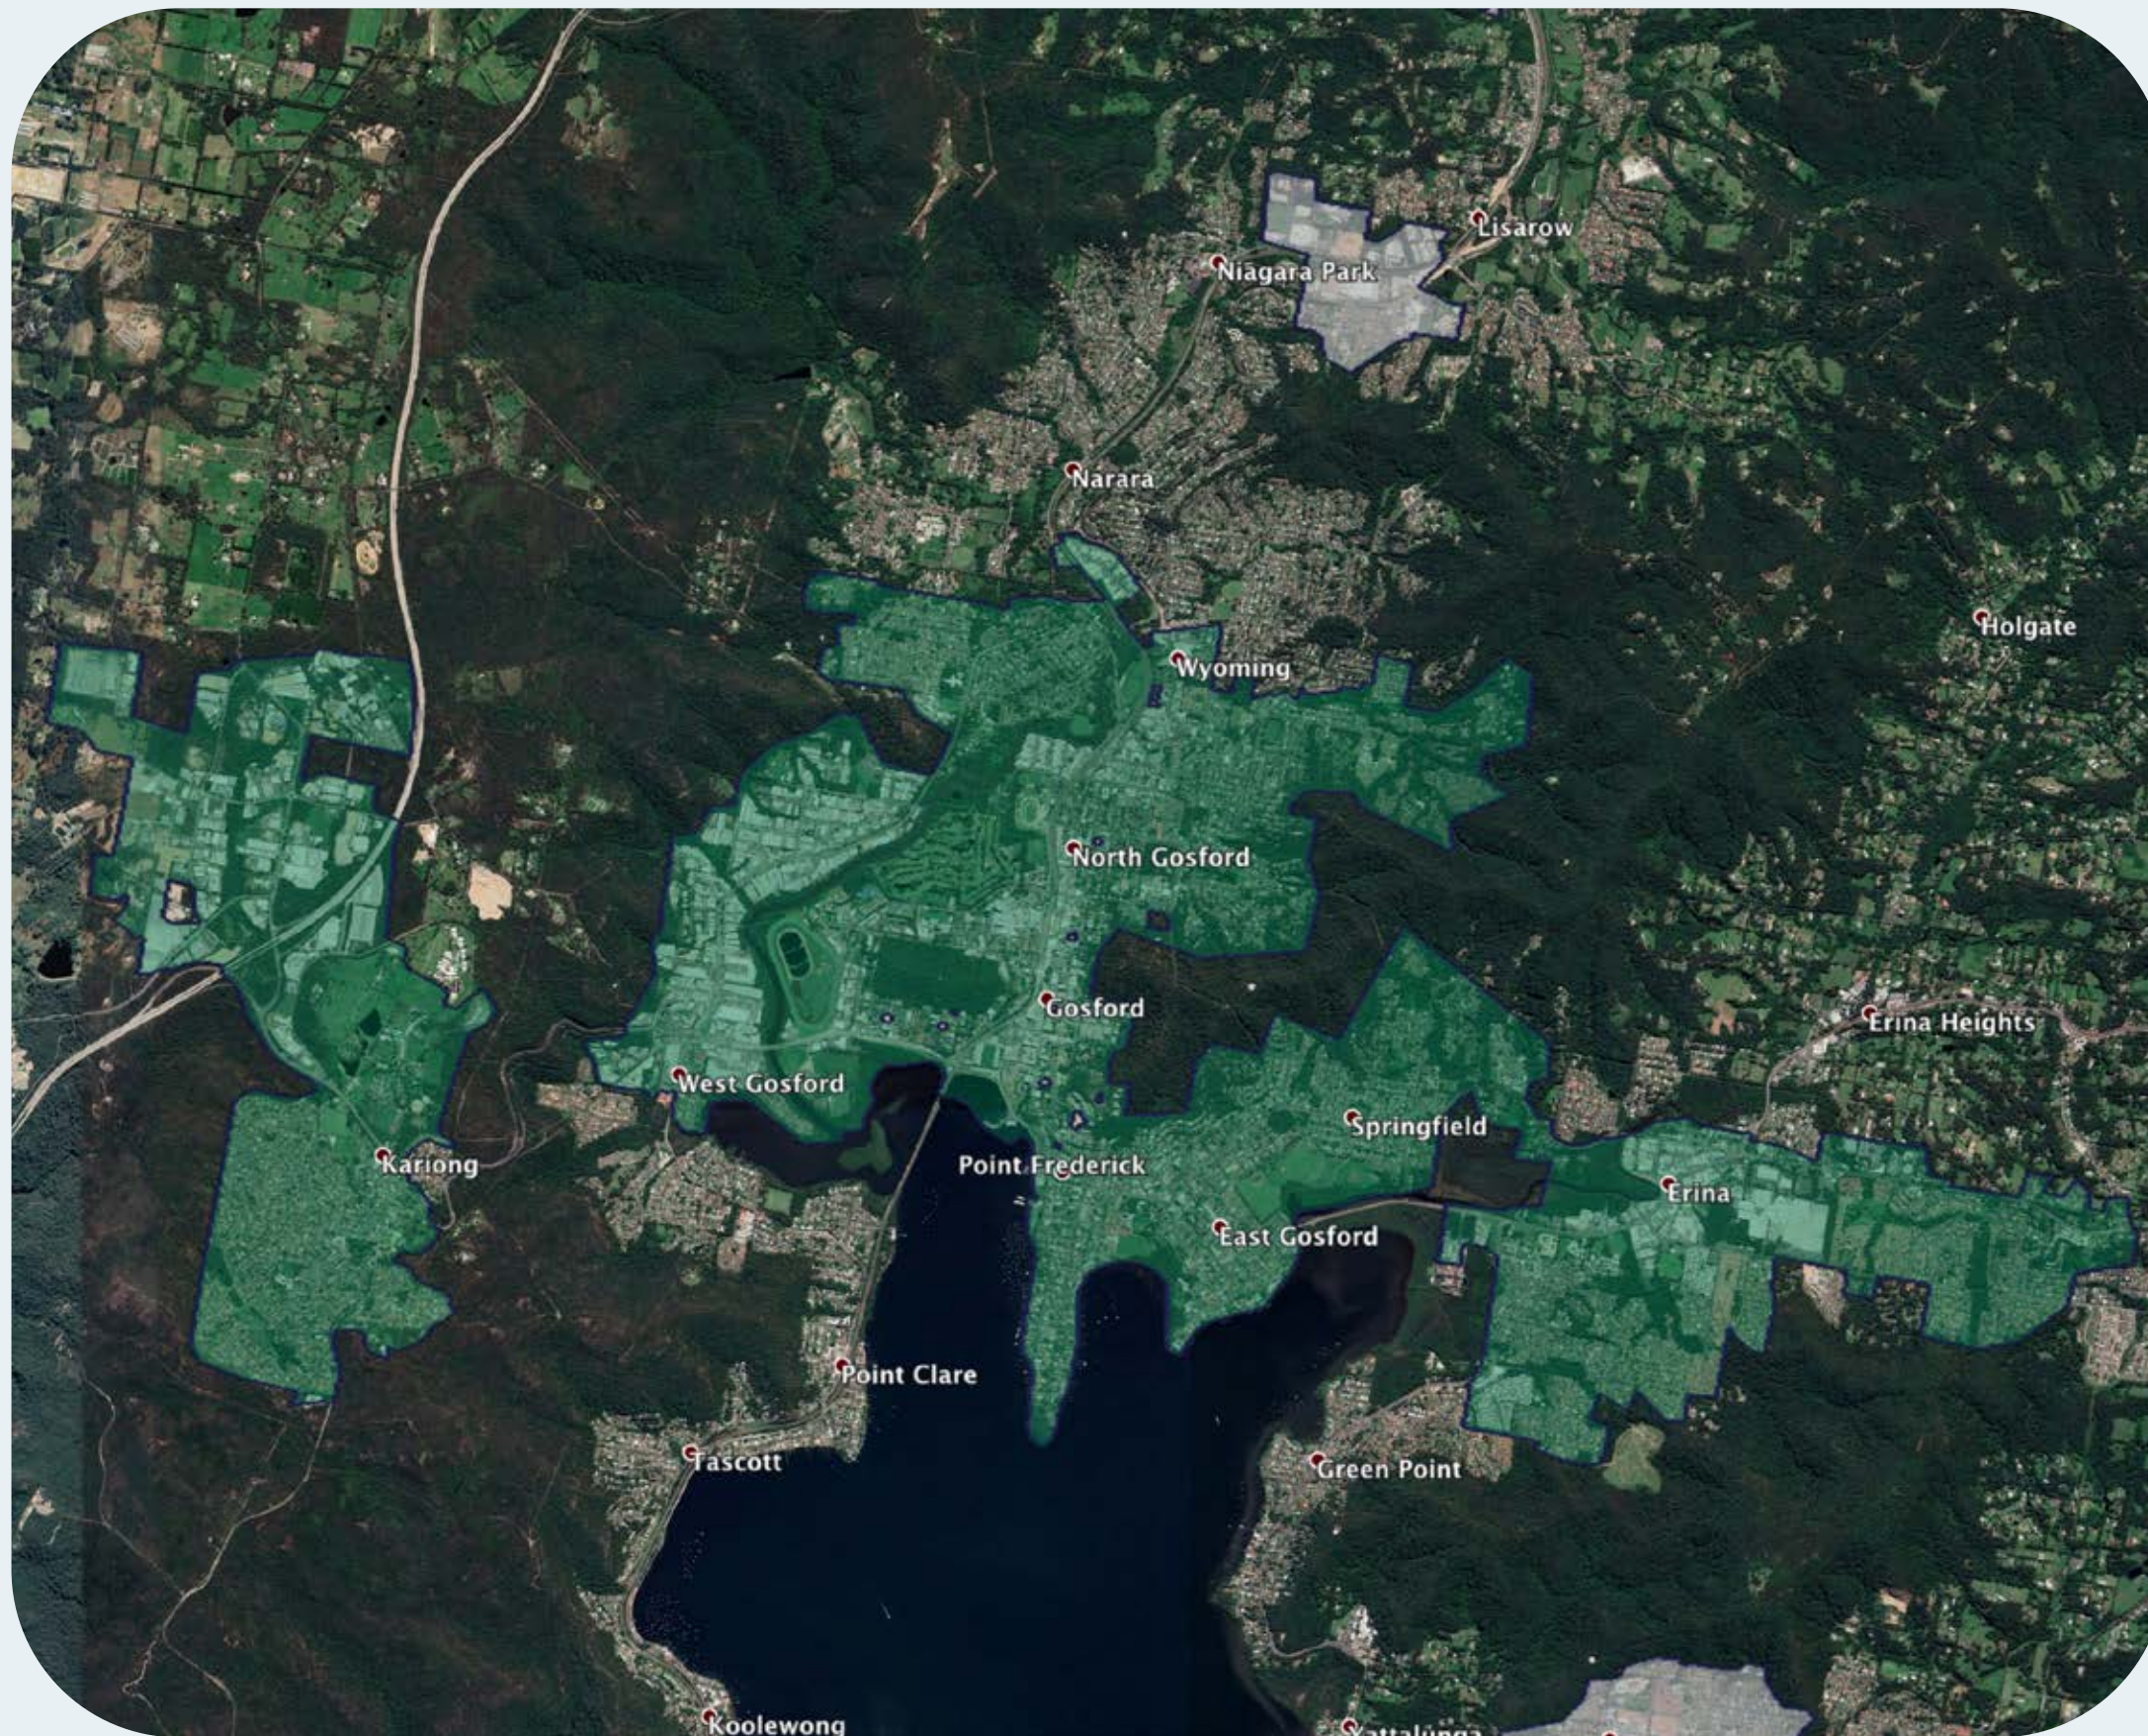

nbn™ Business Fibre Zone indicative map – Gosford and surrounds

The **nbn™** Business Fibre Initiative is available to businesses right across the country.

The areas highlighted on this map, are part of an **nbn™** Business Fibre Zone that is eligible for business **nbn™** Enterprise Ethernet.