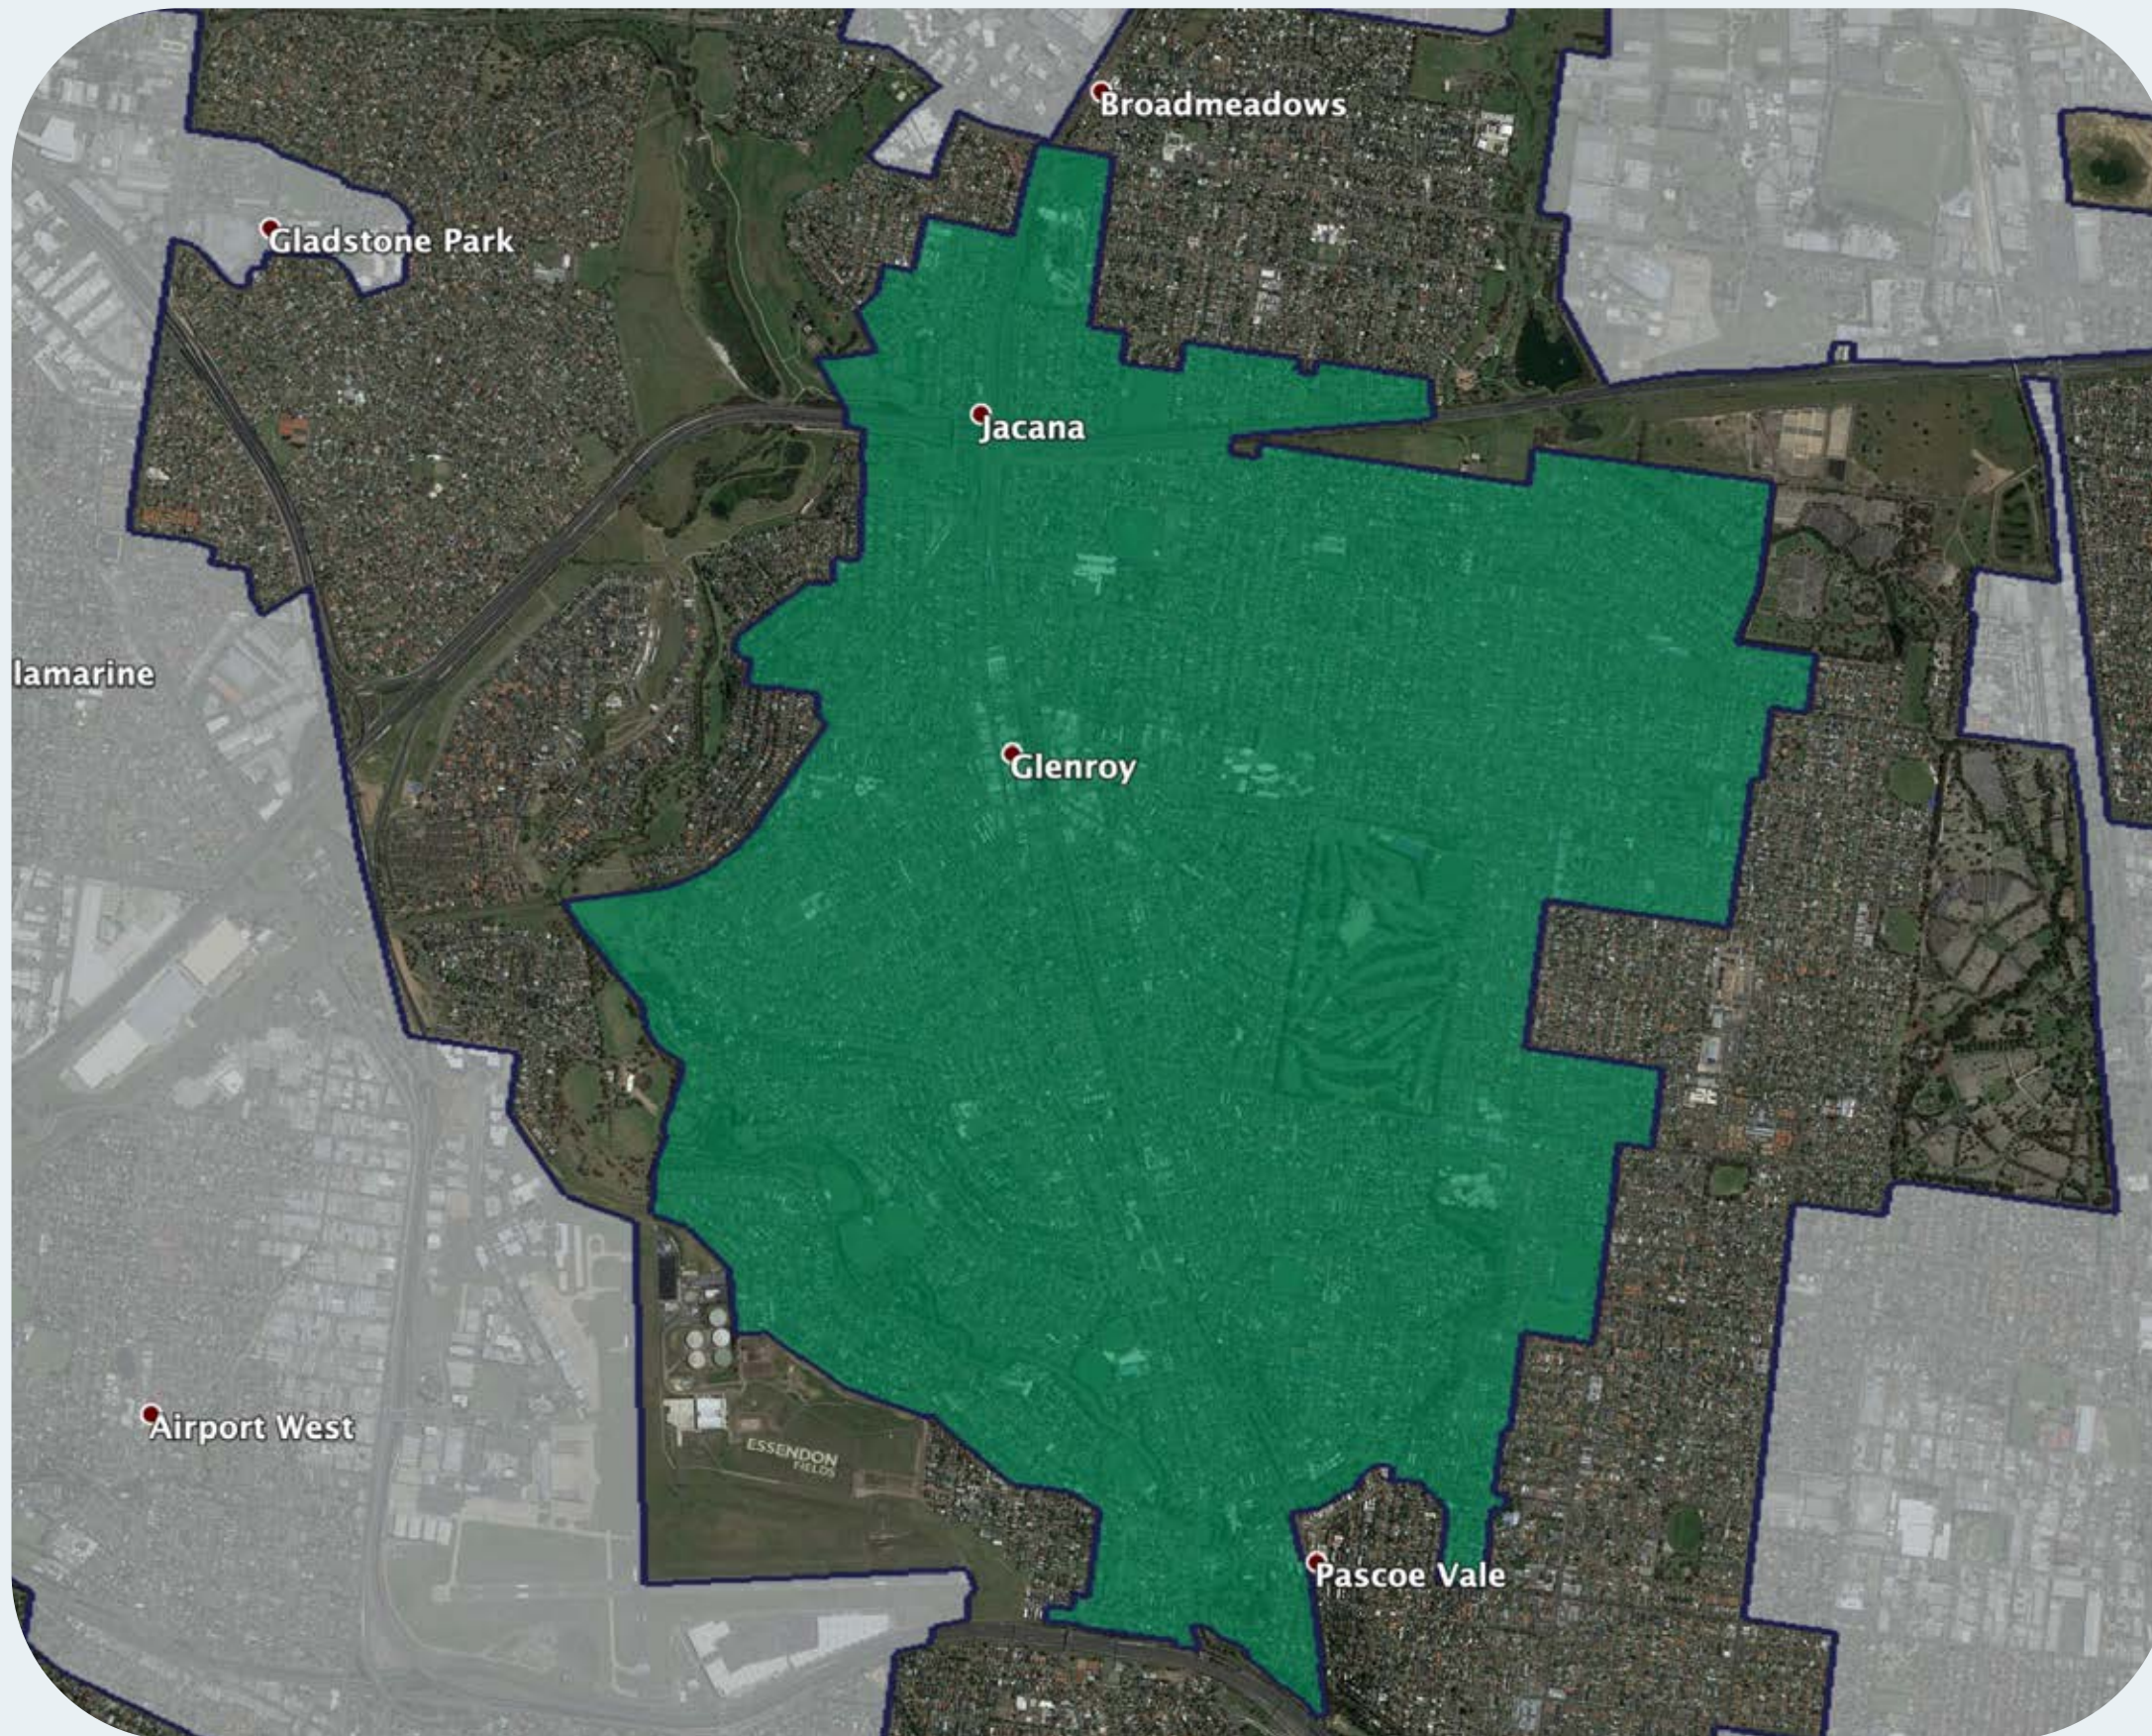

nbn™ Business Fibre Zone indicative map – Glenroy – Pascoe Vale and surrounds

The **nbn™** Business Fibre Initiative is available to businesses right across the country.

The areas highlighted on this map, are part of an **nbn™** Business Fibre Zone that is eligible for business **nbn™** Enterprise Ethernet.