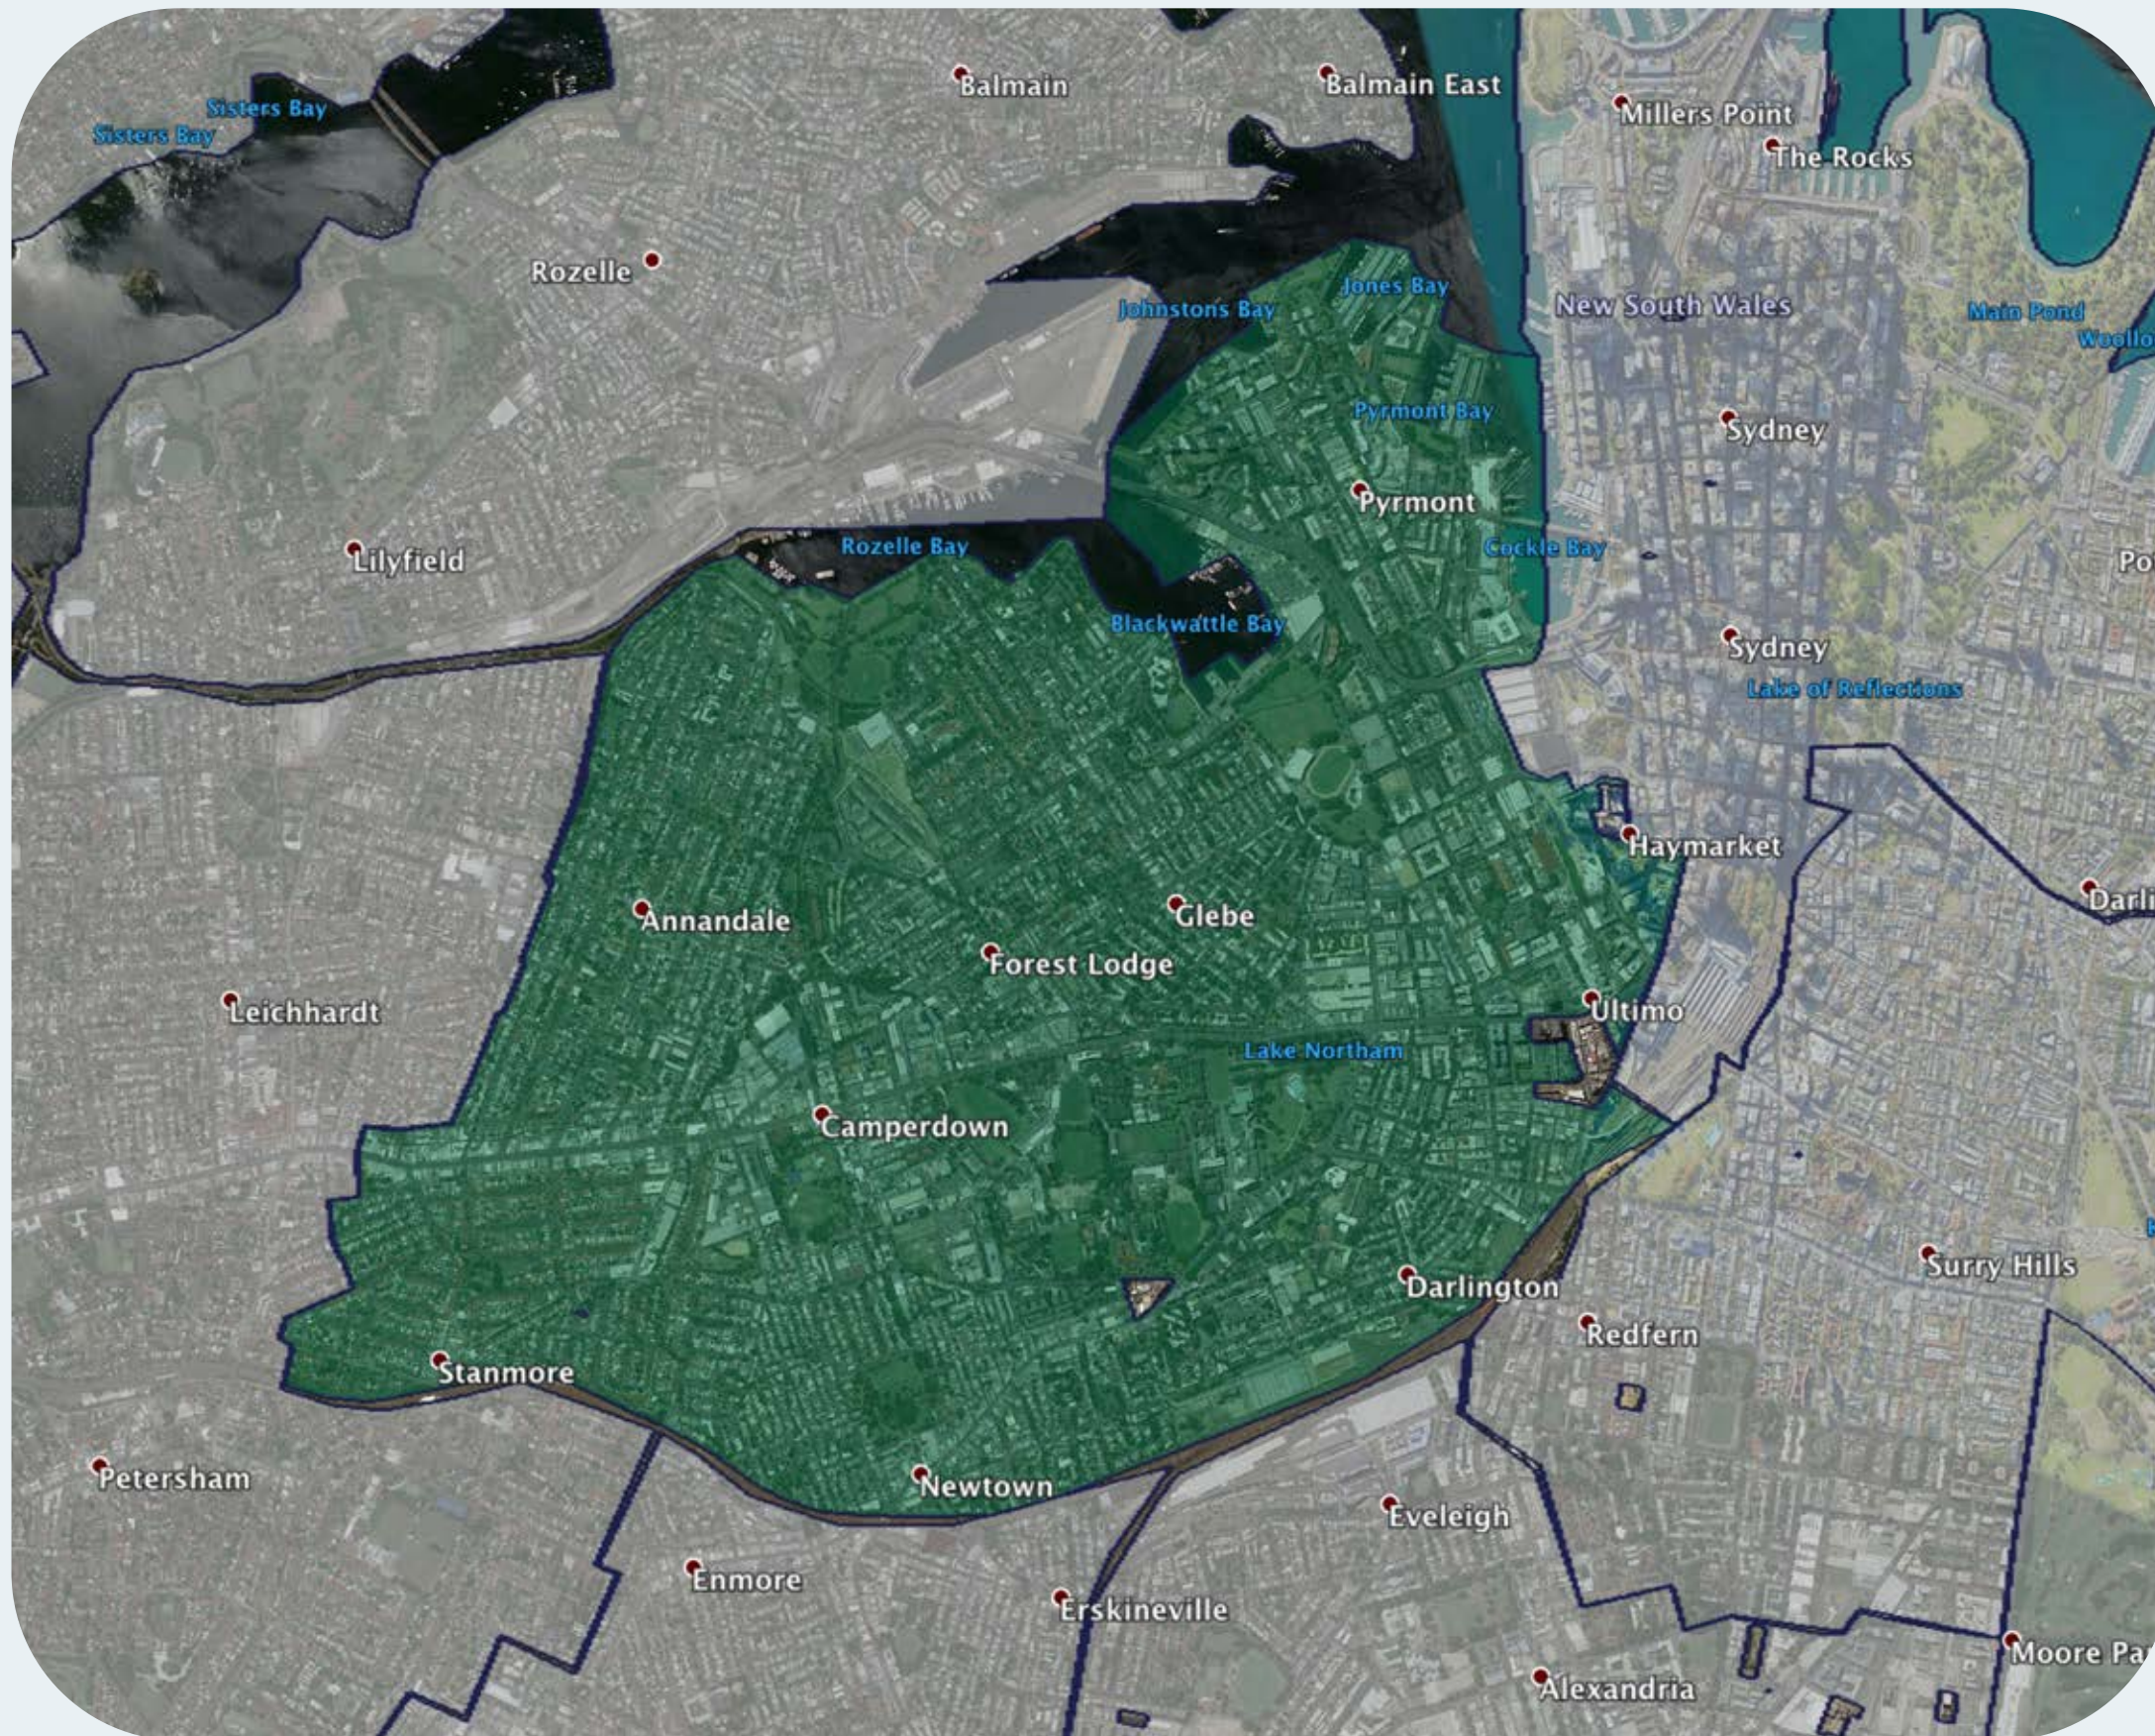

nbn™ Business Fibre Zone indicative map – Glebe and surrounds

The **nbn™** Business Fibre Initiative is available to businesses right across the country.

The areas highlighted on this map, are part of an **nbn™** Business Fibre Zone that is eligible for business **nbn™** Enterprise Ethernet.