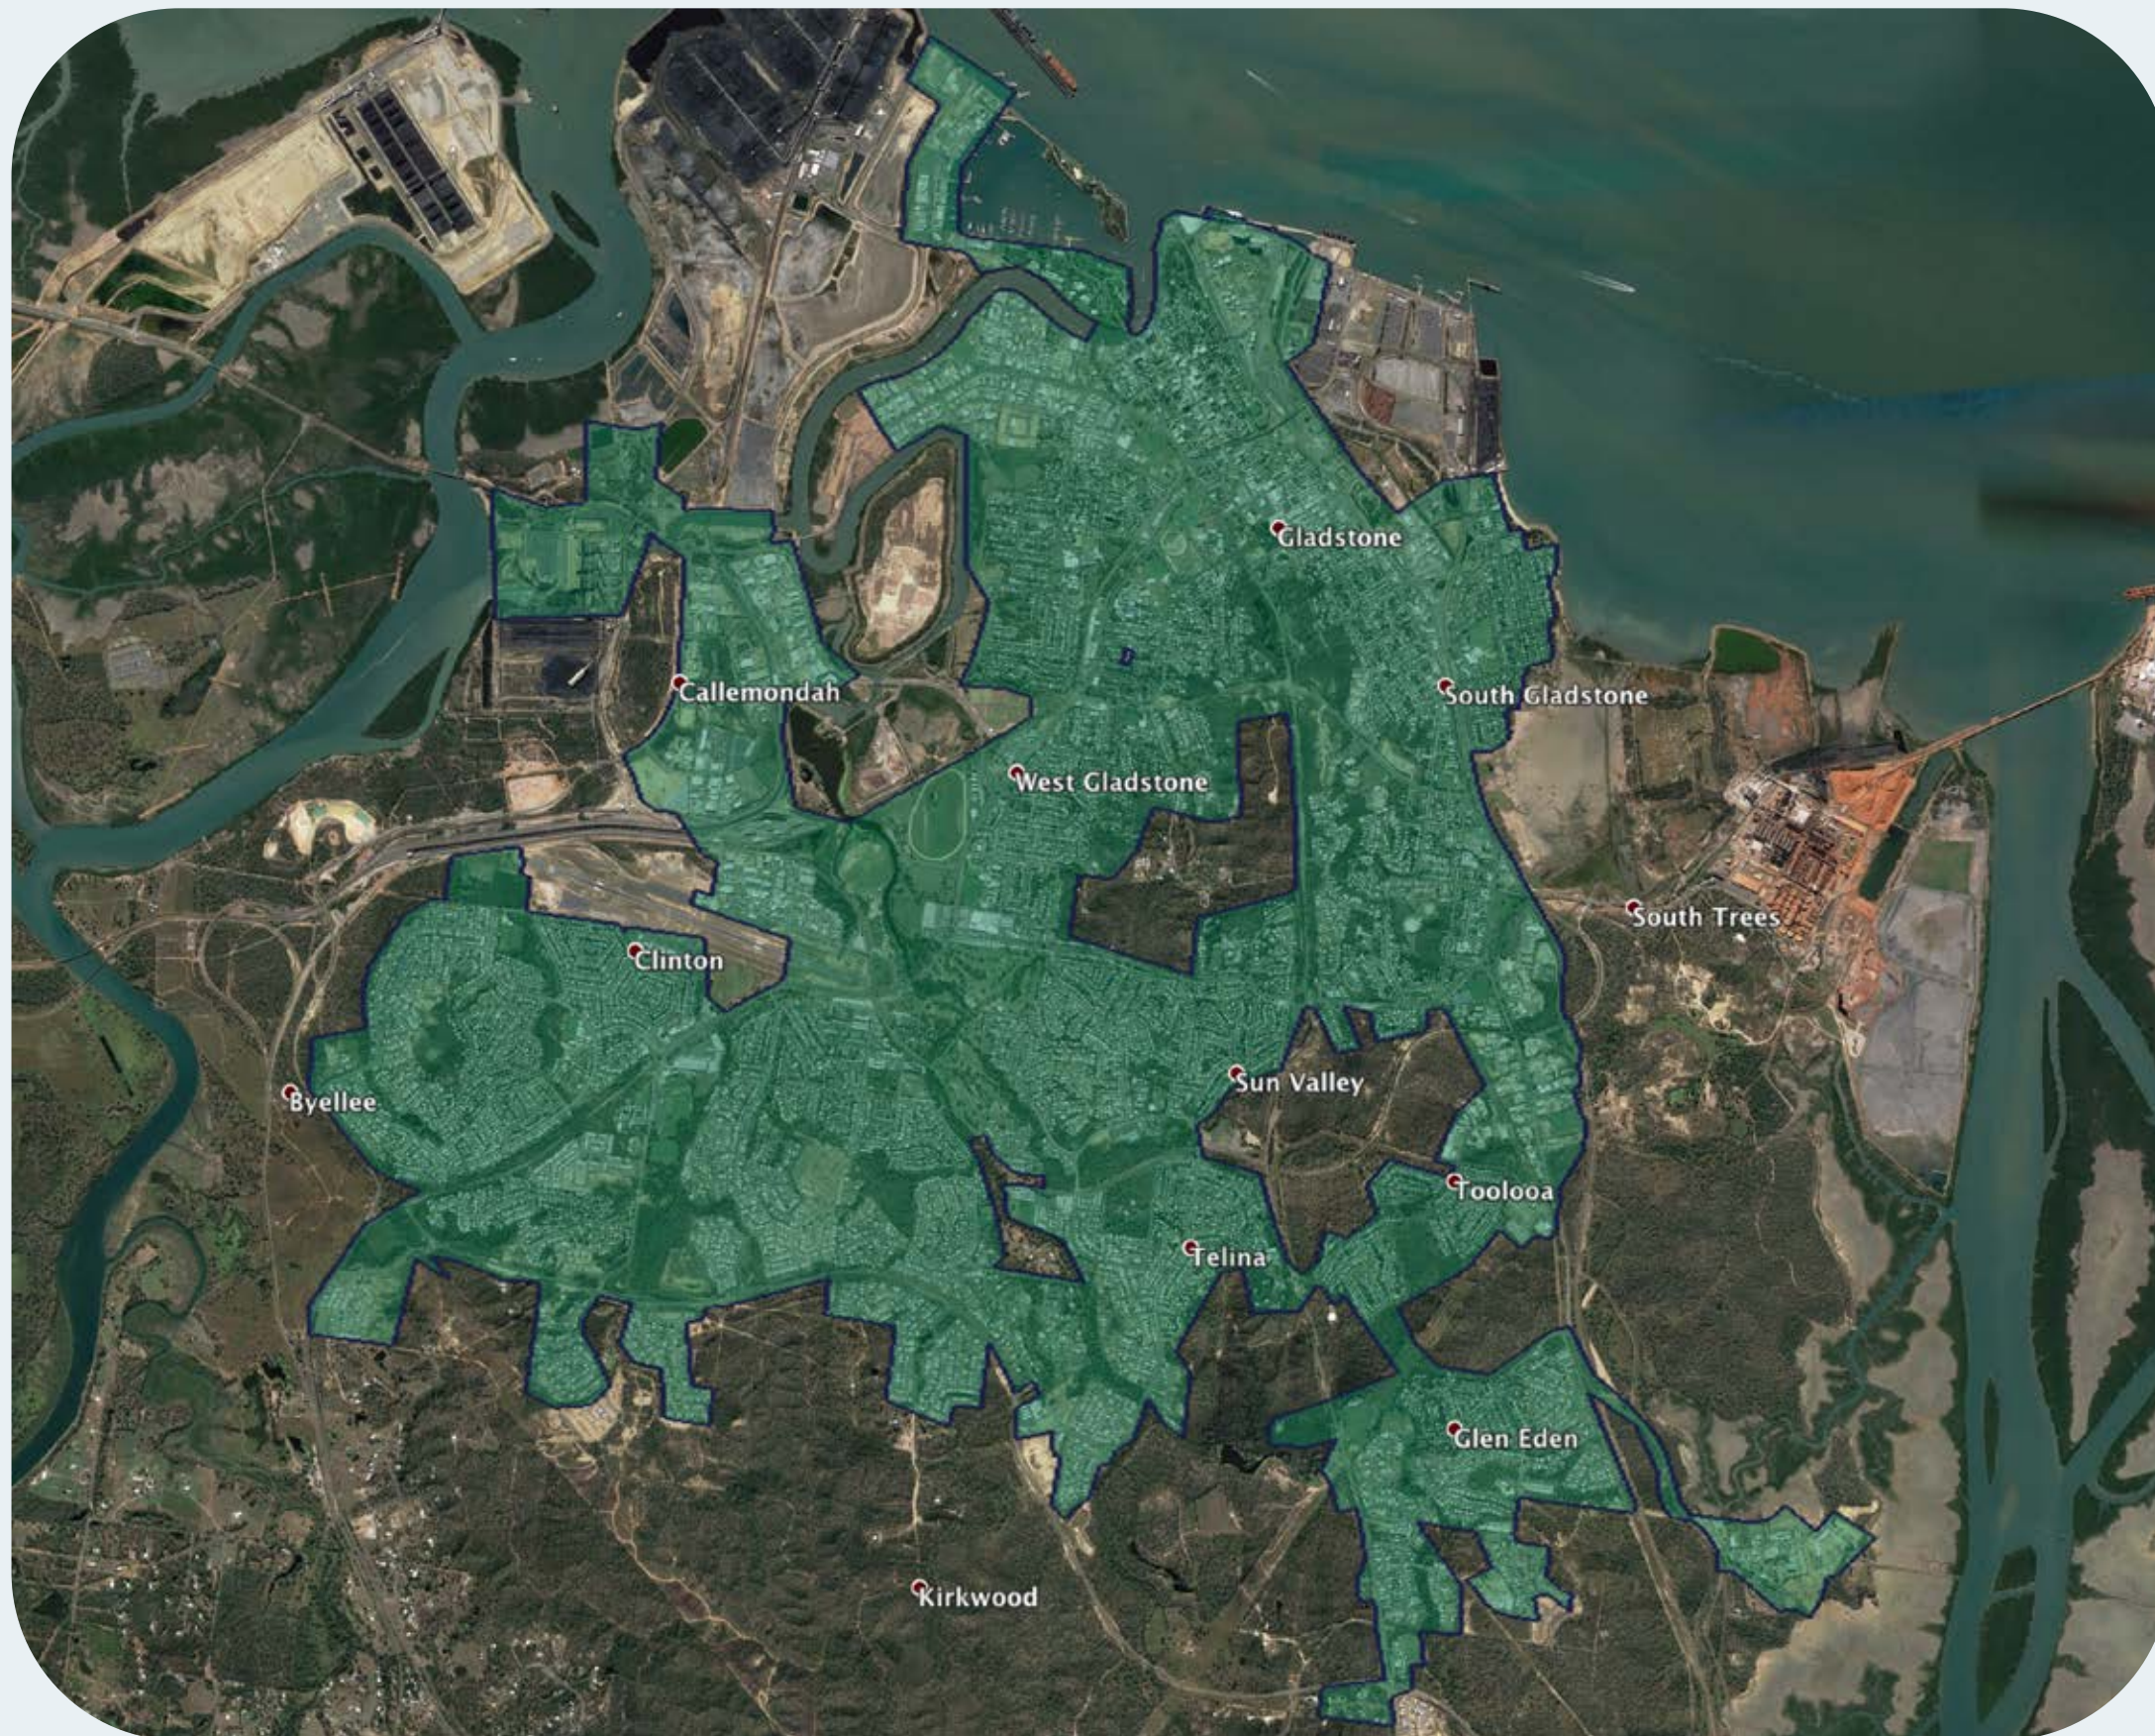

nbn™ Business Fibre Zone indicative map – Gladstone and surrounds

The **nbn™** Business Fibre Initiative is available to businesses right across the country.

The area highlighted on this map, is part of an **nbn™** Business Fibre Zone that is eligible for business **nbn™** Enterprise Ethernet.