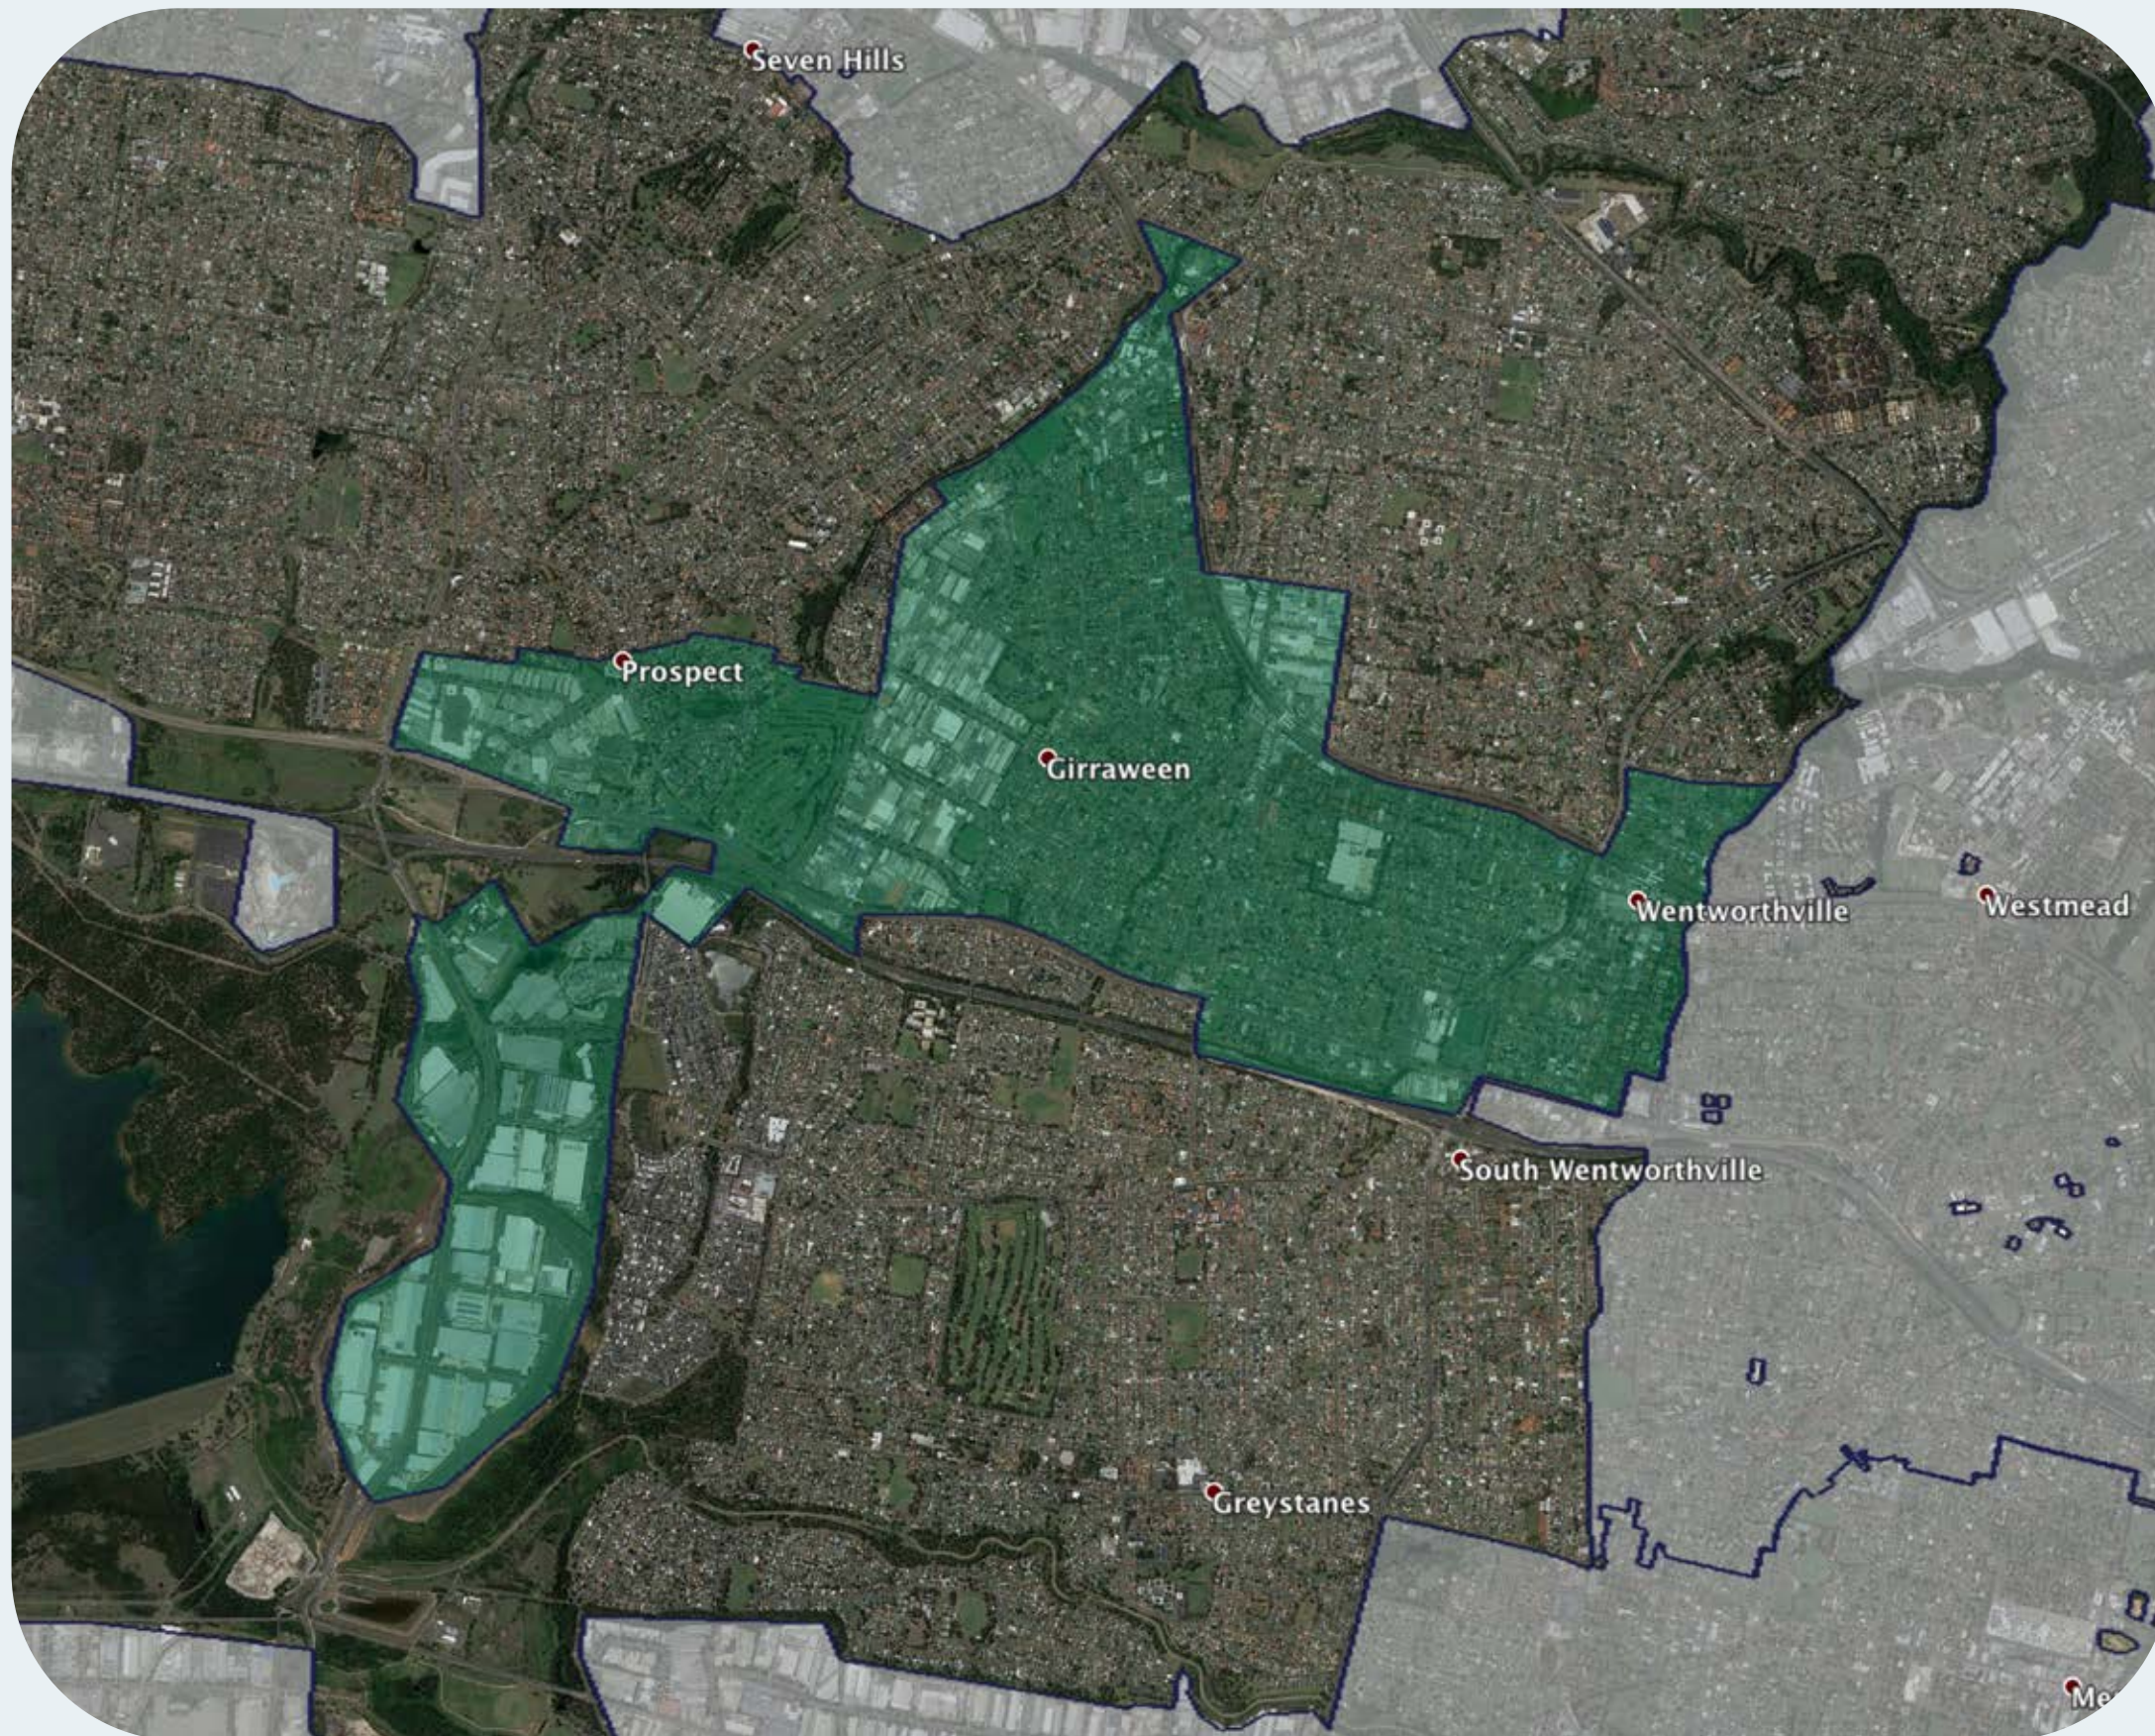

nbn™ Business Fibre Zone indicative map – Girraween and surrounds

The **nbn™** Business Fibre Initiative is available to businesses right across the country.

The areas highlighted on this map, are part of an **nbn™** Business Fibre Zone that is eligible for business **nbn™** Enterprise Ethernet.