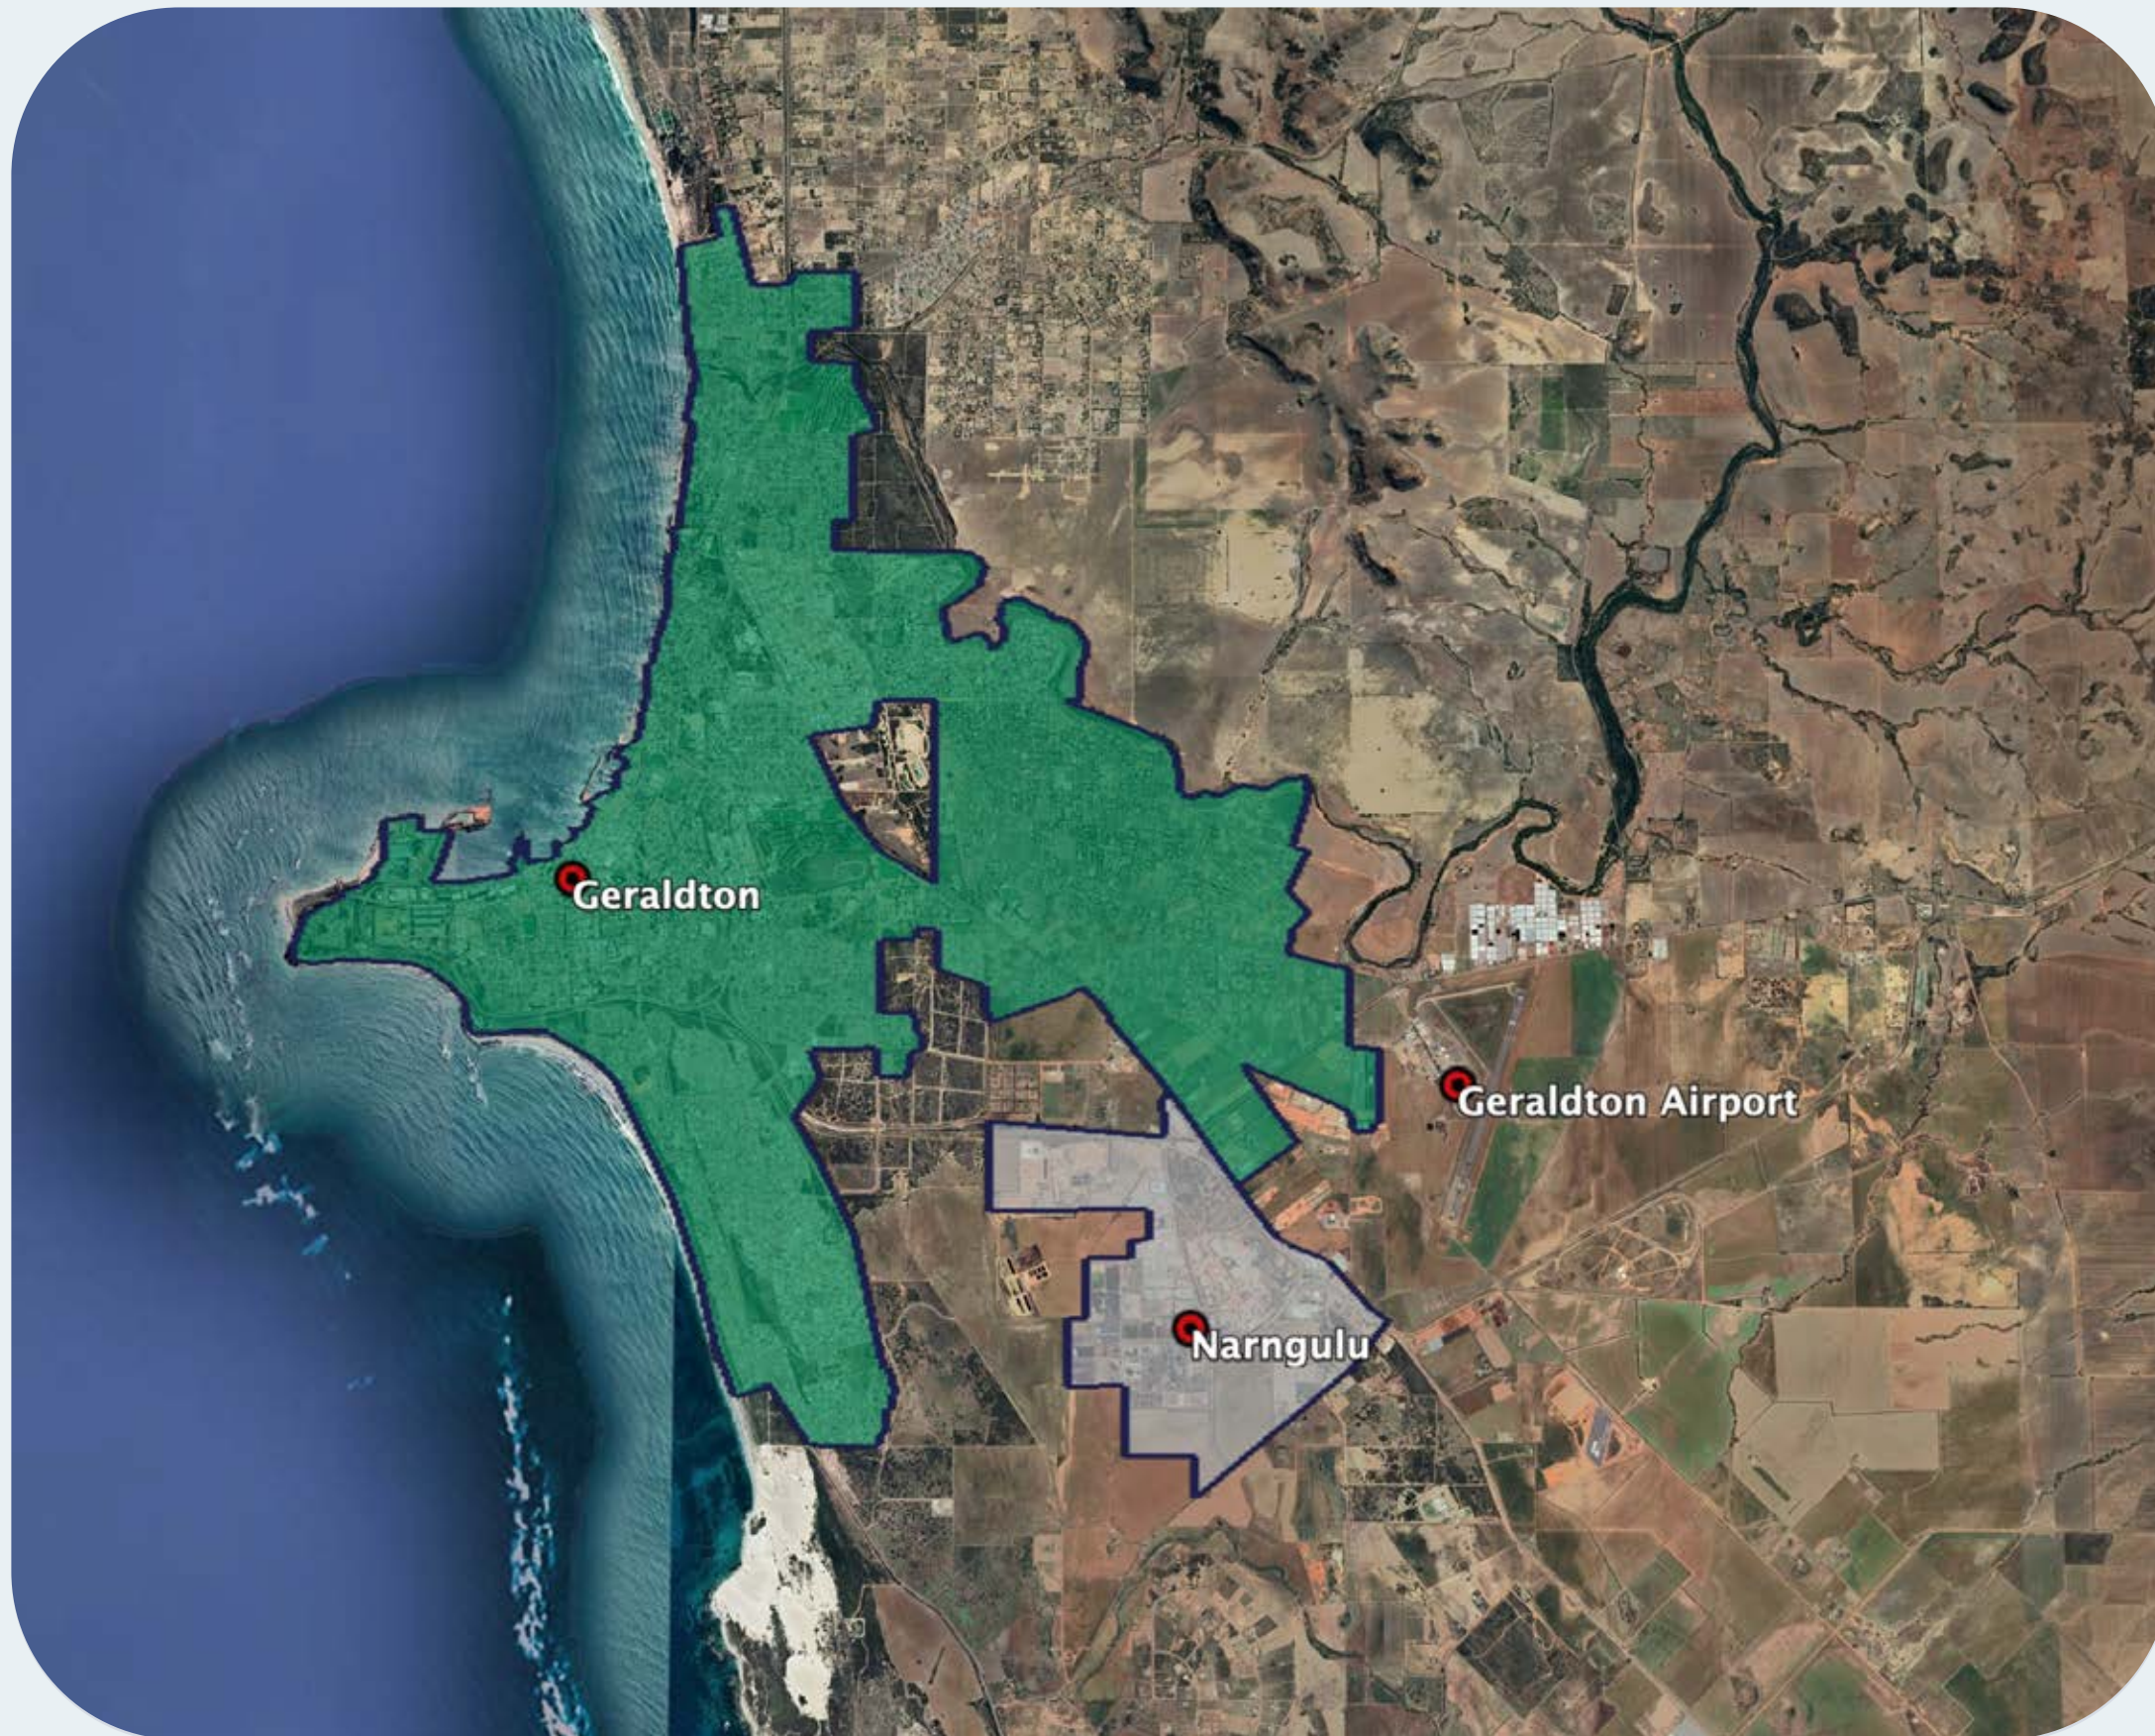

nbn™ Business Fibre Zone indicative map – Geraldton and Surrounds

The **nbn™** Business Fibre Initiative is available to businesses right across the country.

The area highlighted on this map, is part of an **nbn™** Business Fibre Zone that is eligible for business **nbn™** Enterprise Ethernet.

To find out more about the Fibre Initiative contact your service provider on 1300 722 320 or visit nexttelecom.com.au/nbn-enterprise-ethernet

Key

-  **nbn™** Business Fibre Zone
-  Adjacent/nearby **nbn™** Business Fibre Zone (where relevant)