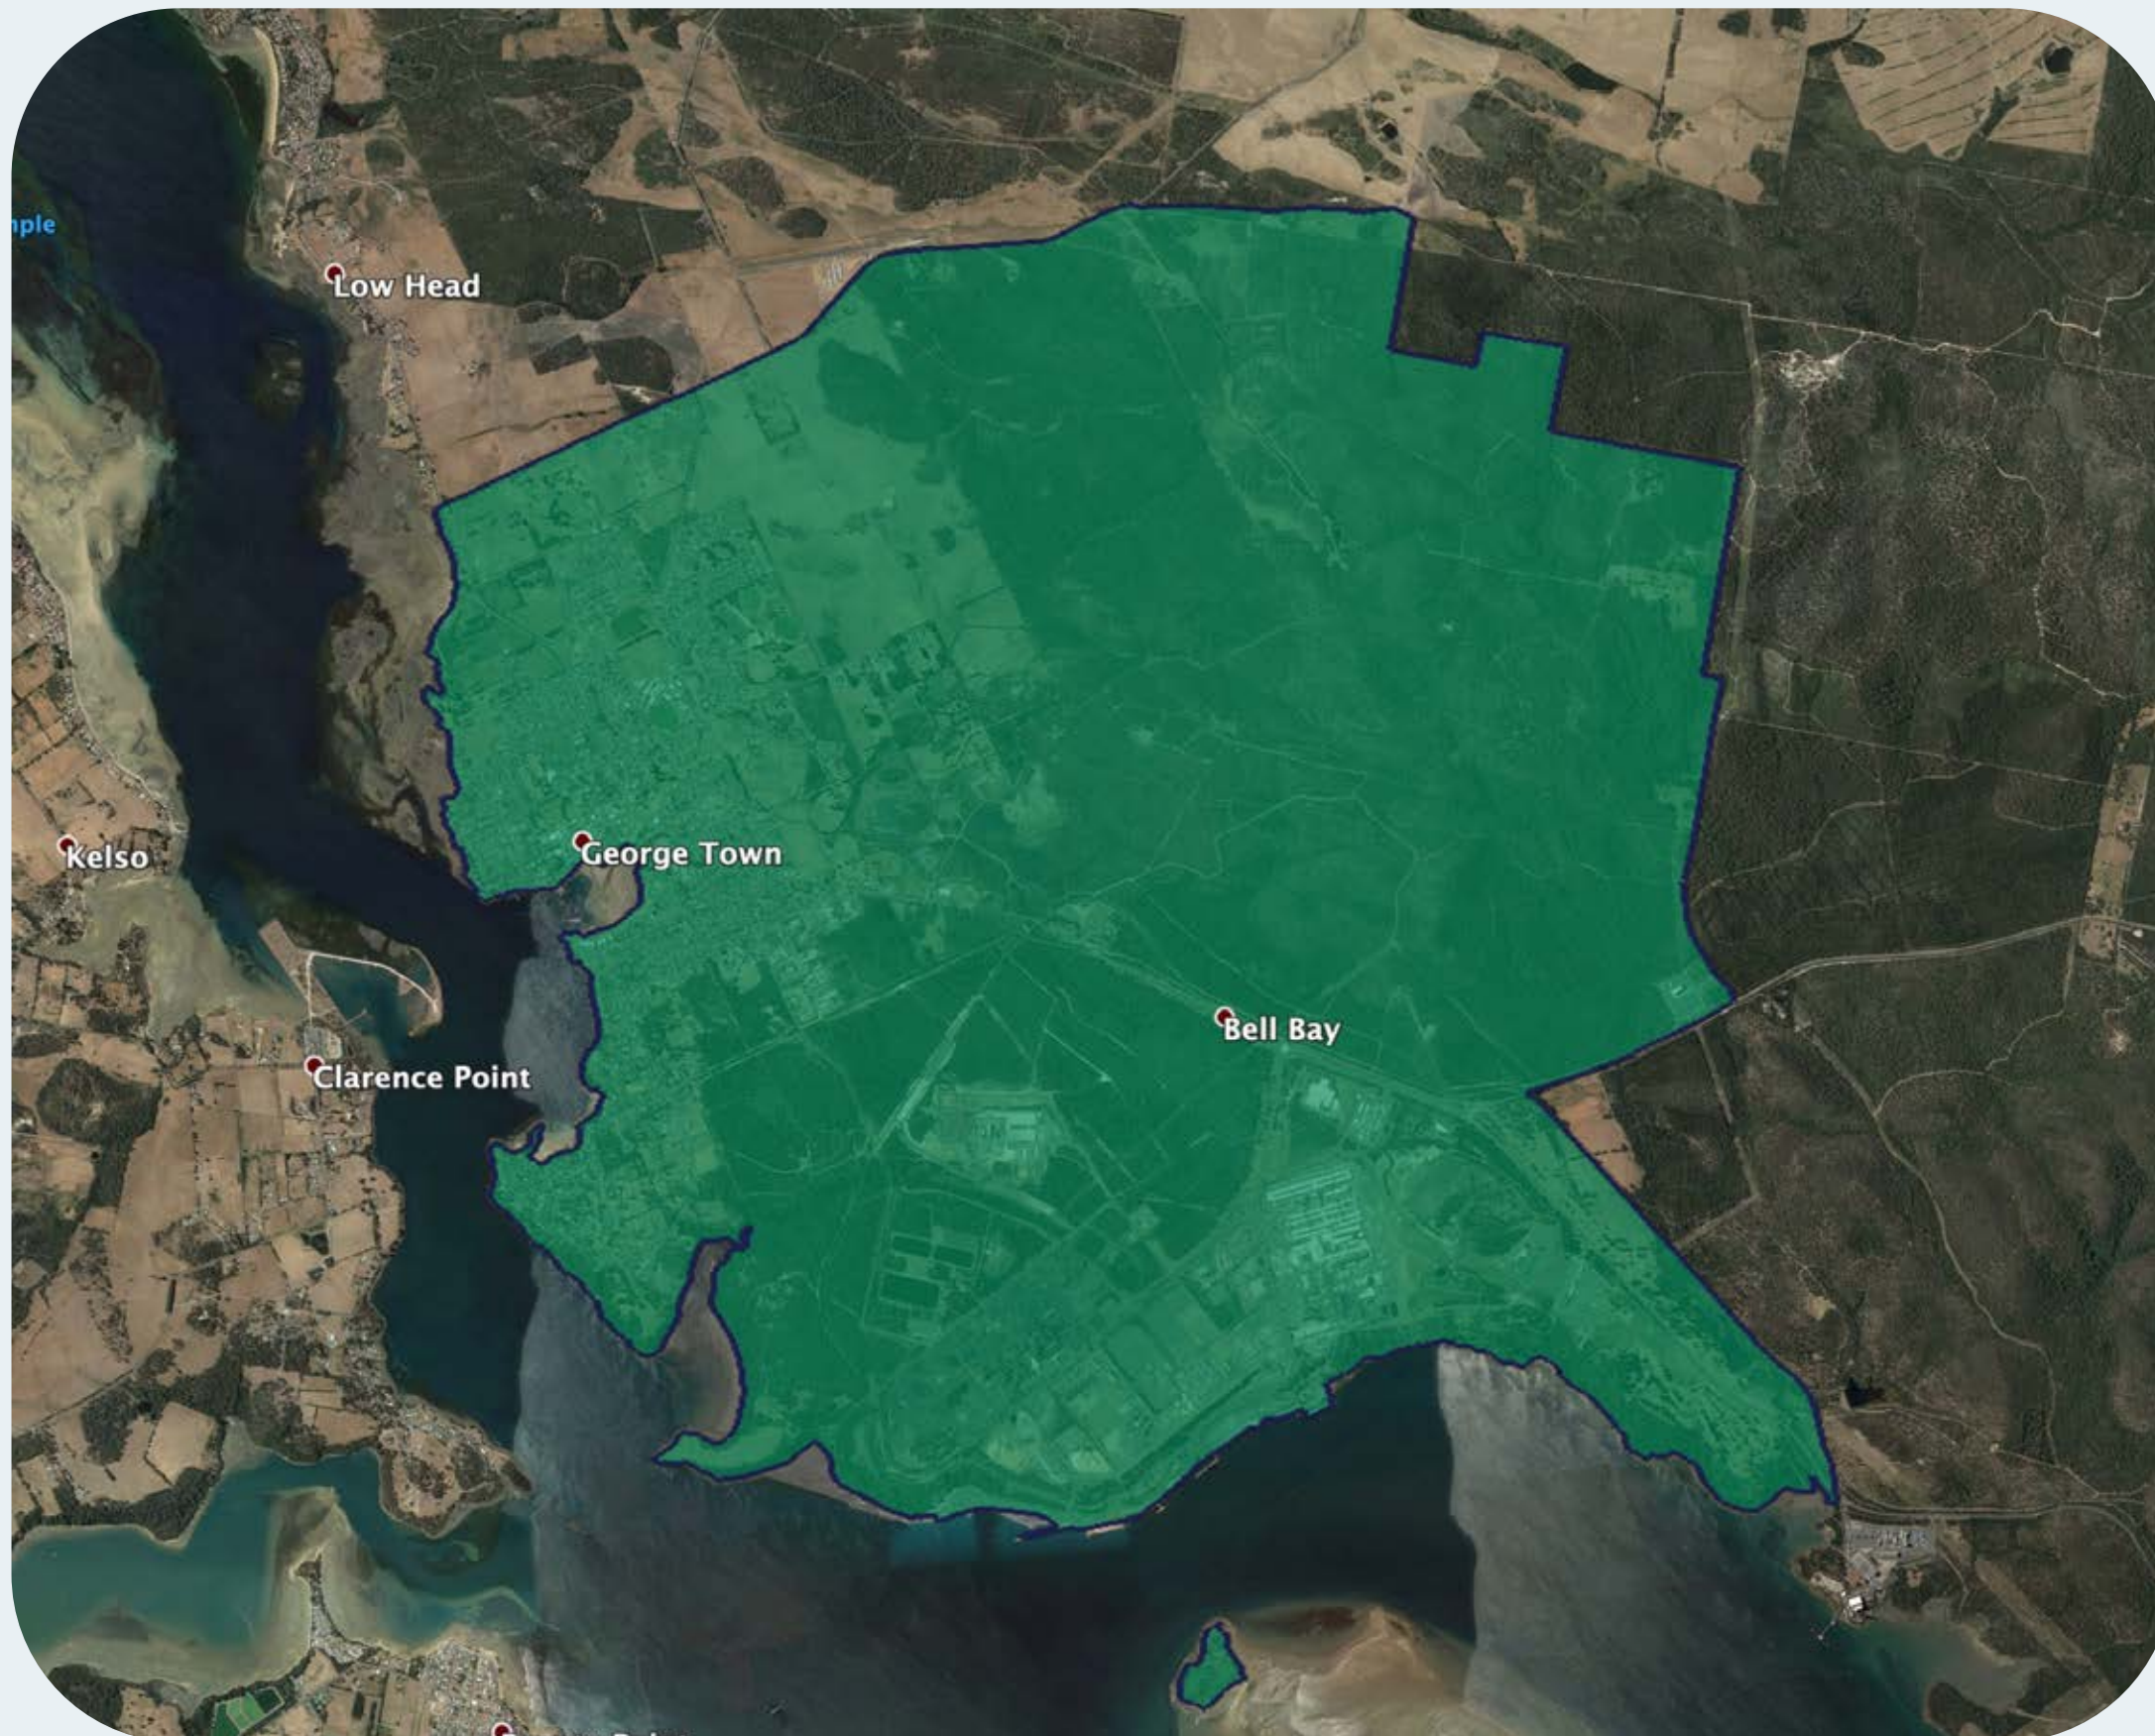

# nbn™ Business Fibre Zone indicative map – George Town and surrounds

The **nbn™** Business Fibre Initiative is available to businesses right across the country.

The area highlighted on this map, is part of an **nbn™** Business Fibre Zone that is eligible for business **nbn™** Enterprise Ethernet.

## Key

-  **nbn™** Business Fibre Zone
-  Adjacent/nearby **nbn™** Business Fibre Zone (where relevant)