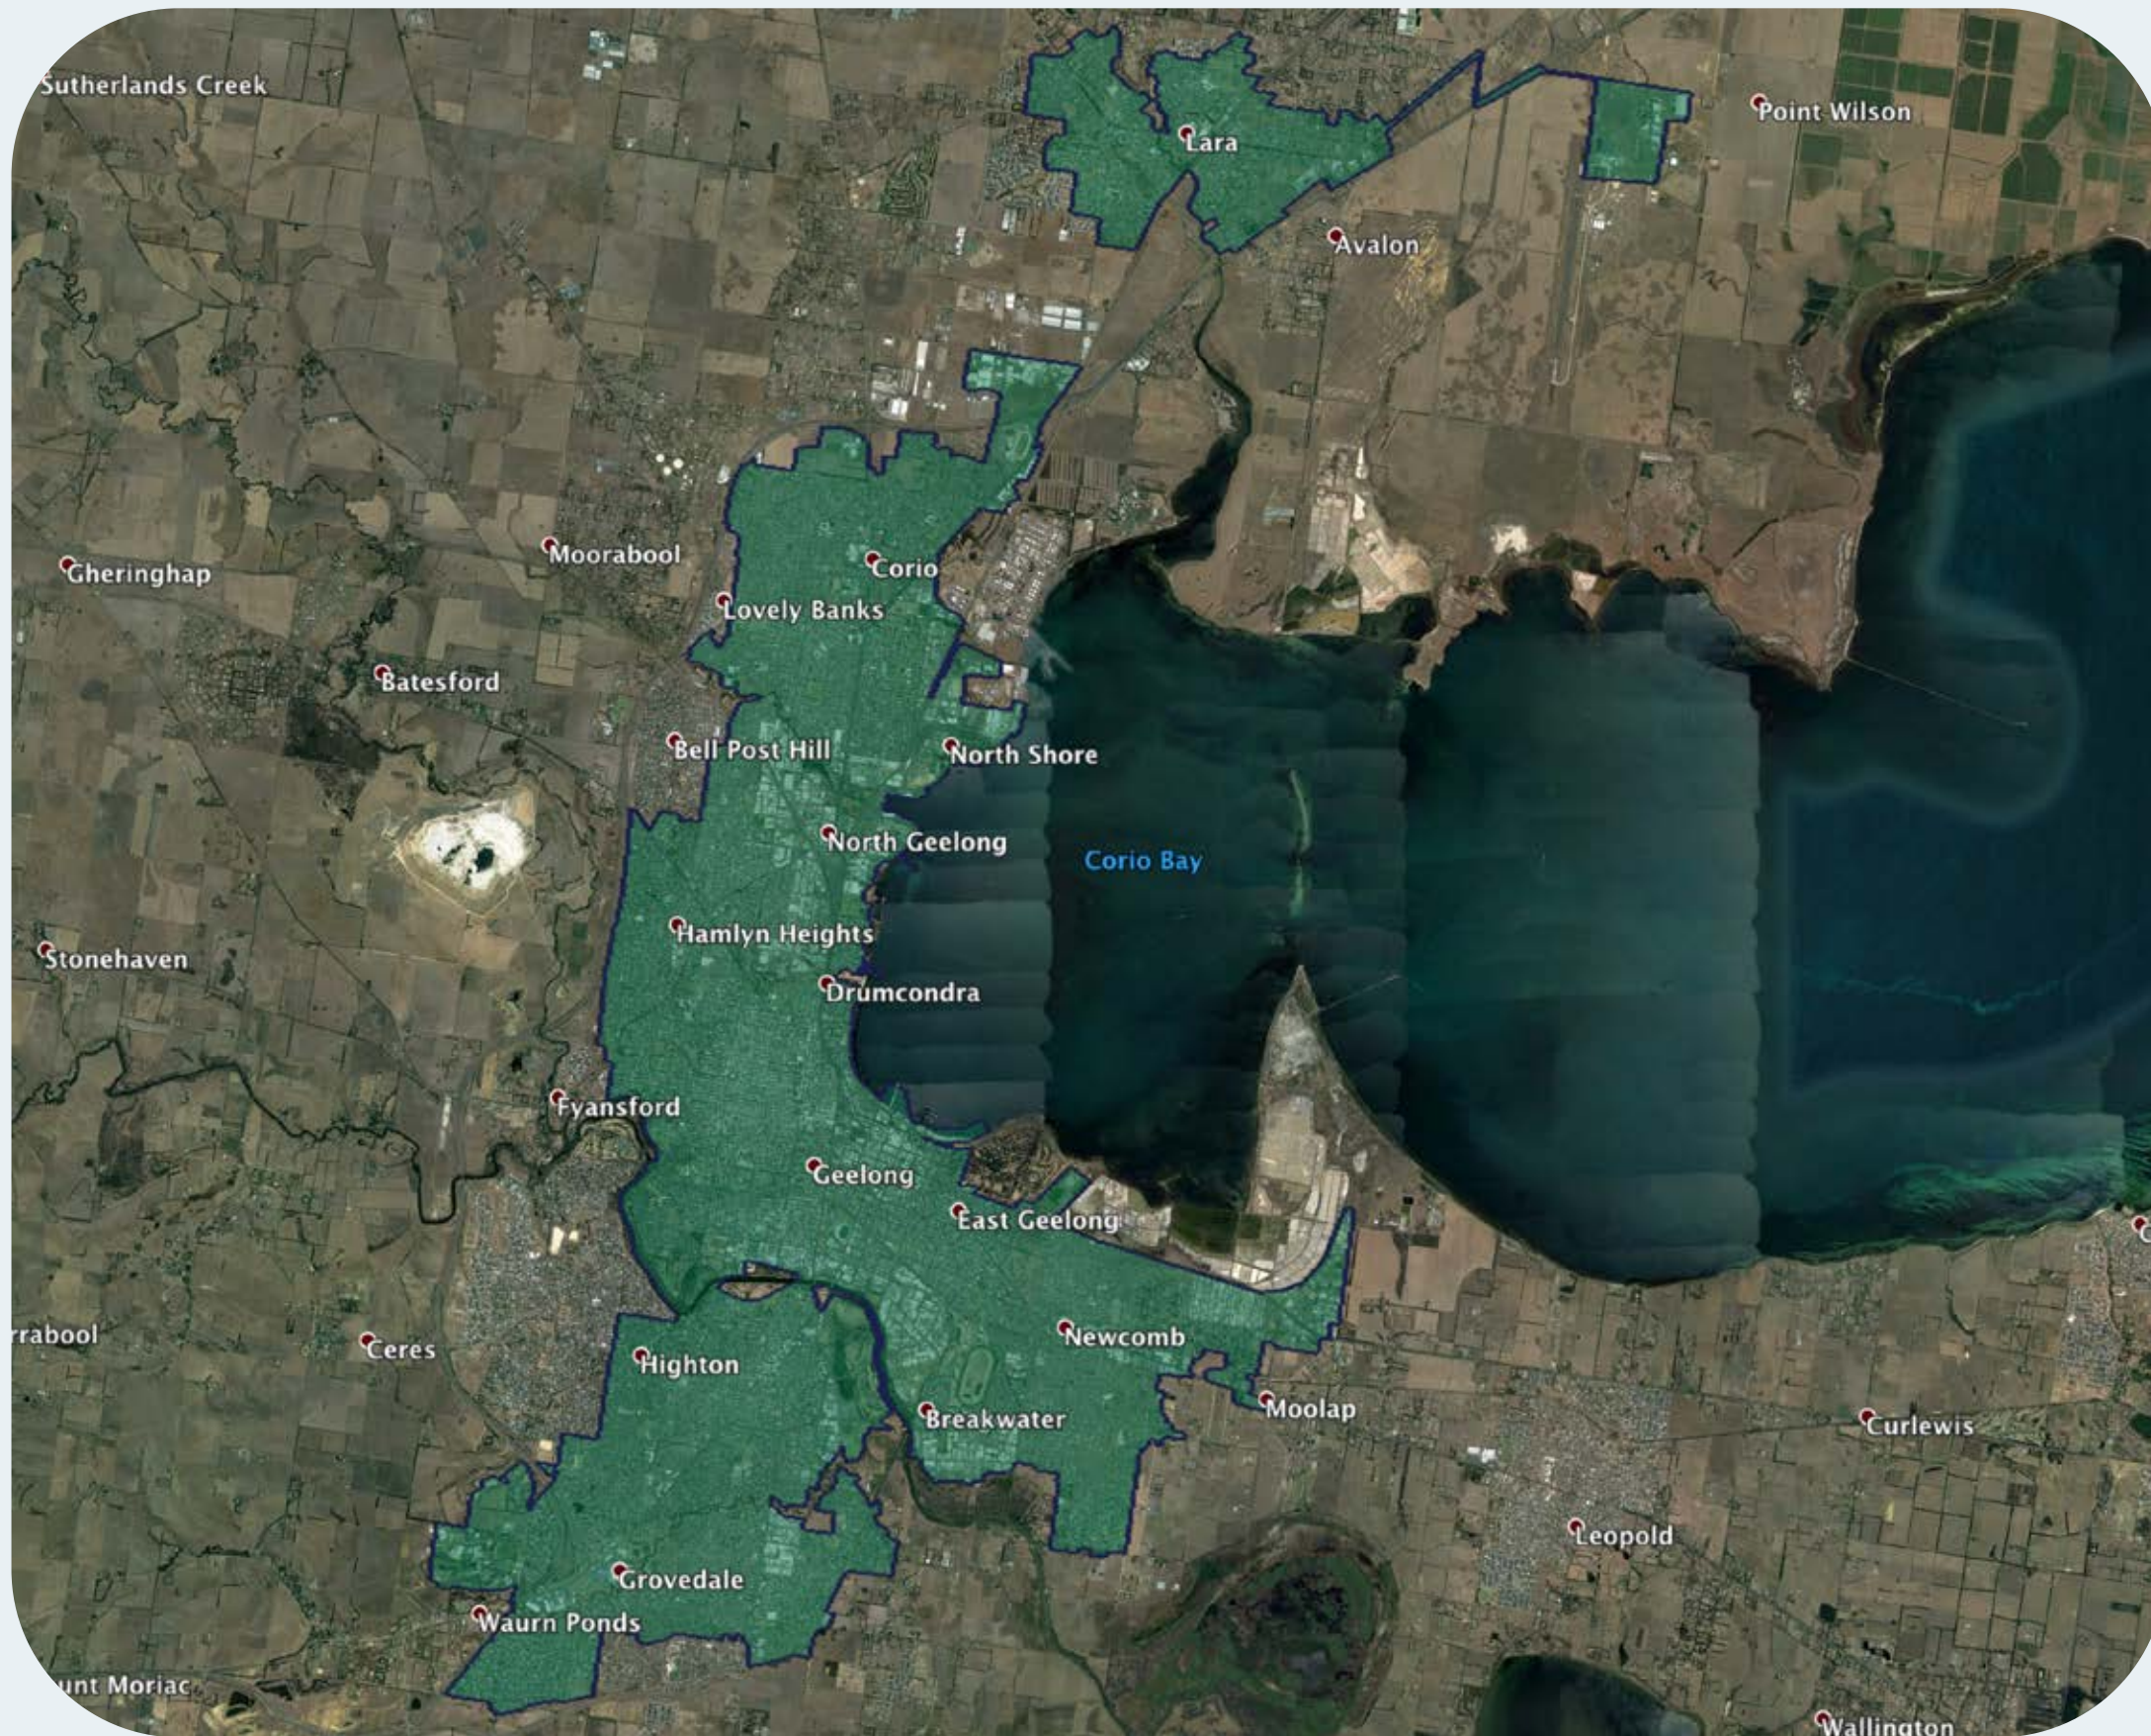

# nbn™ Business Fibre Zone indicative map – Geelong and surrounds

The **nbn™** Business Fibre Initiative is available to businesses right across the country.

The area highlighted on this map, is part of an **nbn™** Business Fibre Zone that is eligible for business **nbn™** Enterprise Ethernet.

## Key

-  **nbn™** Business Fibre Zone
-  Adjacent/nearby **nbn™** Business Fibre Zone (where relevant)