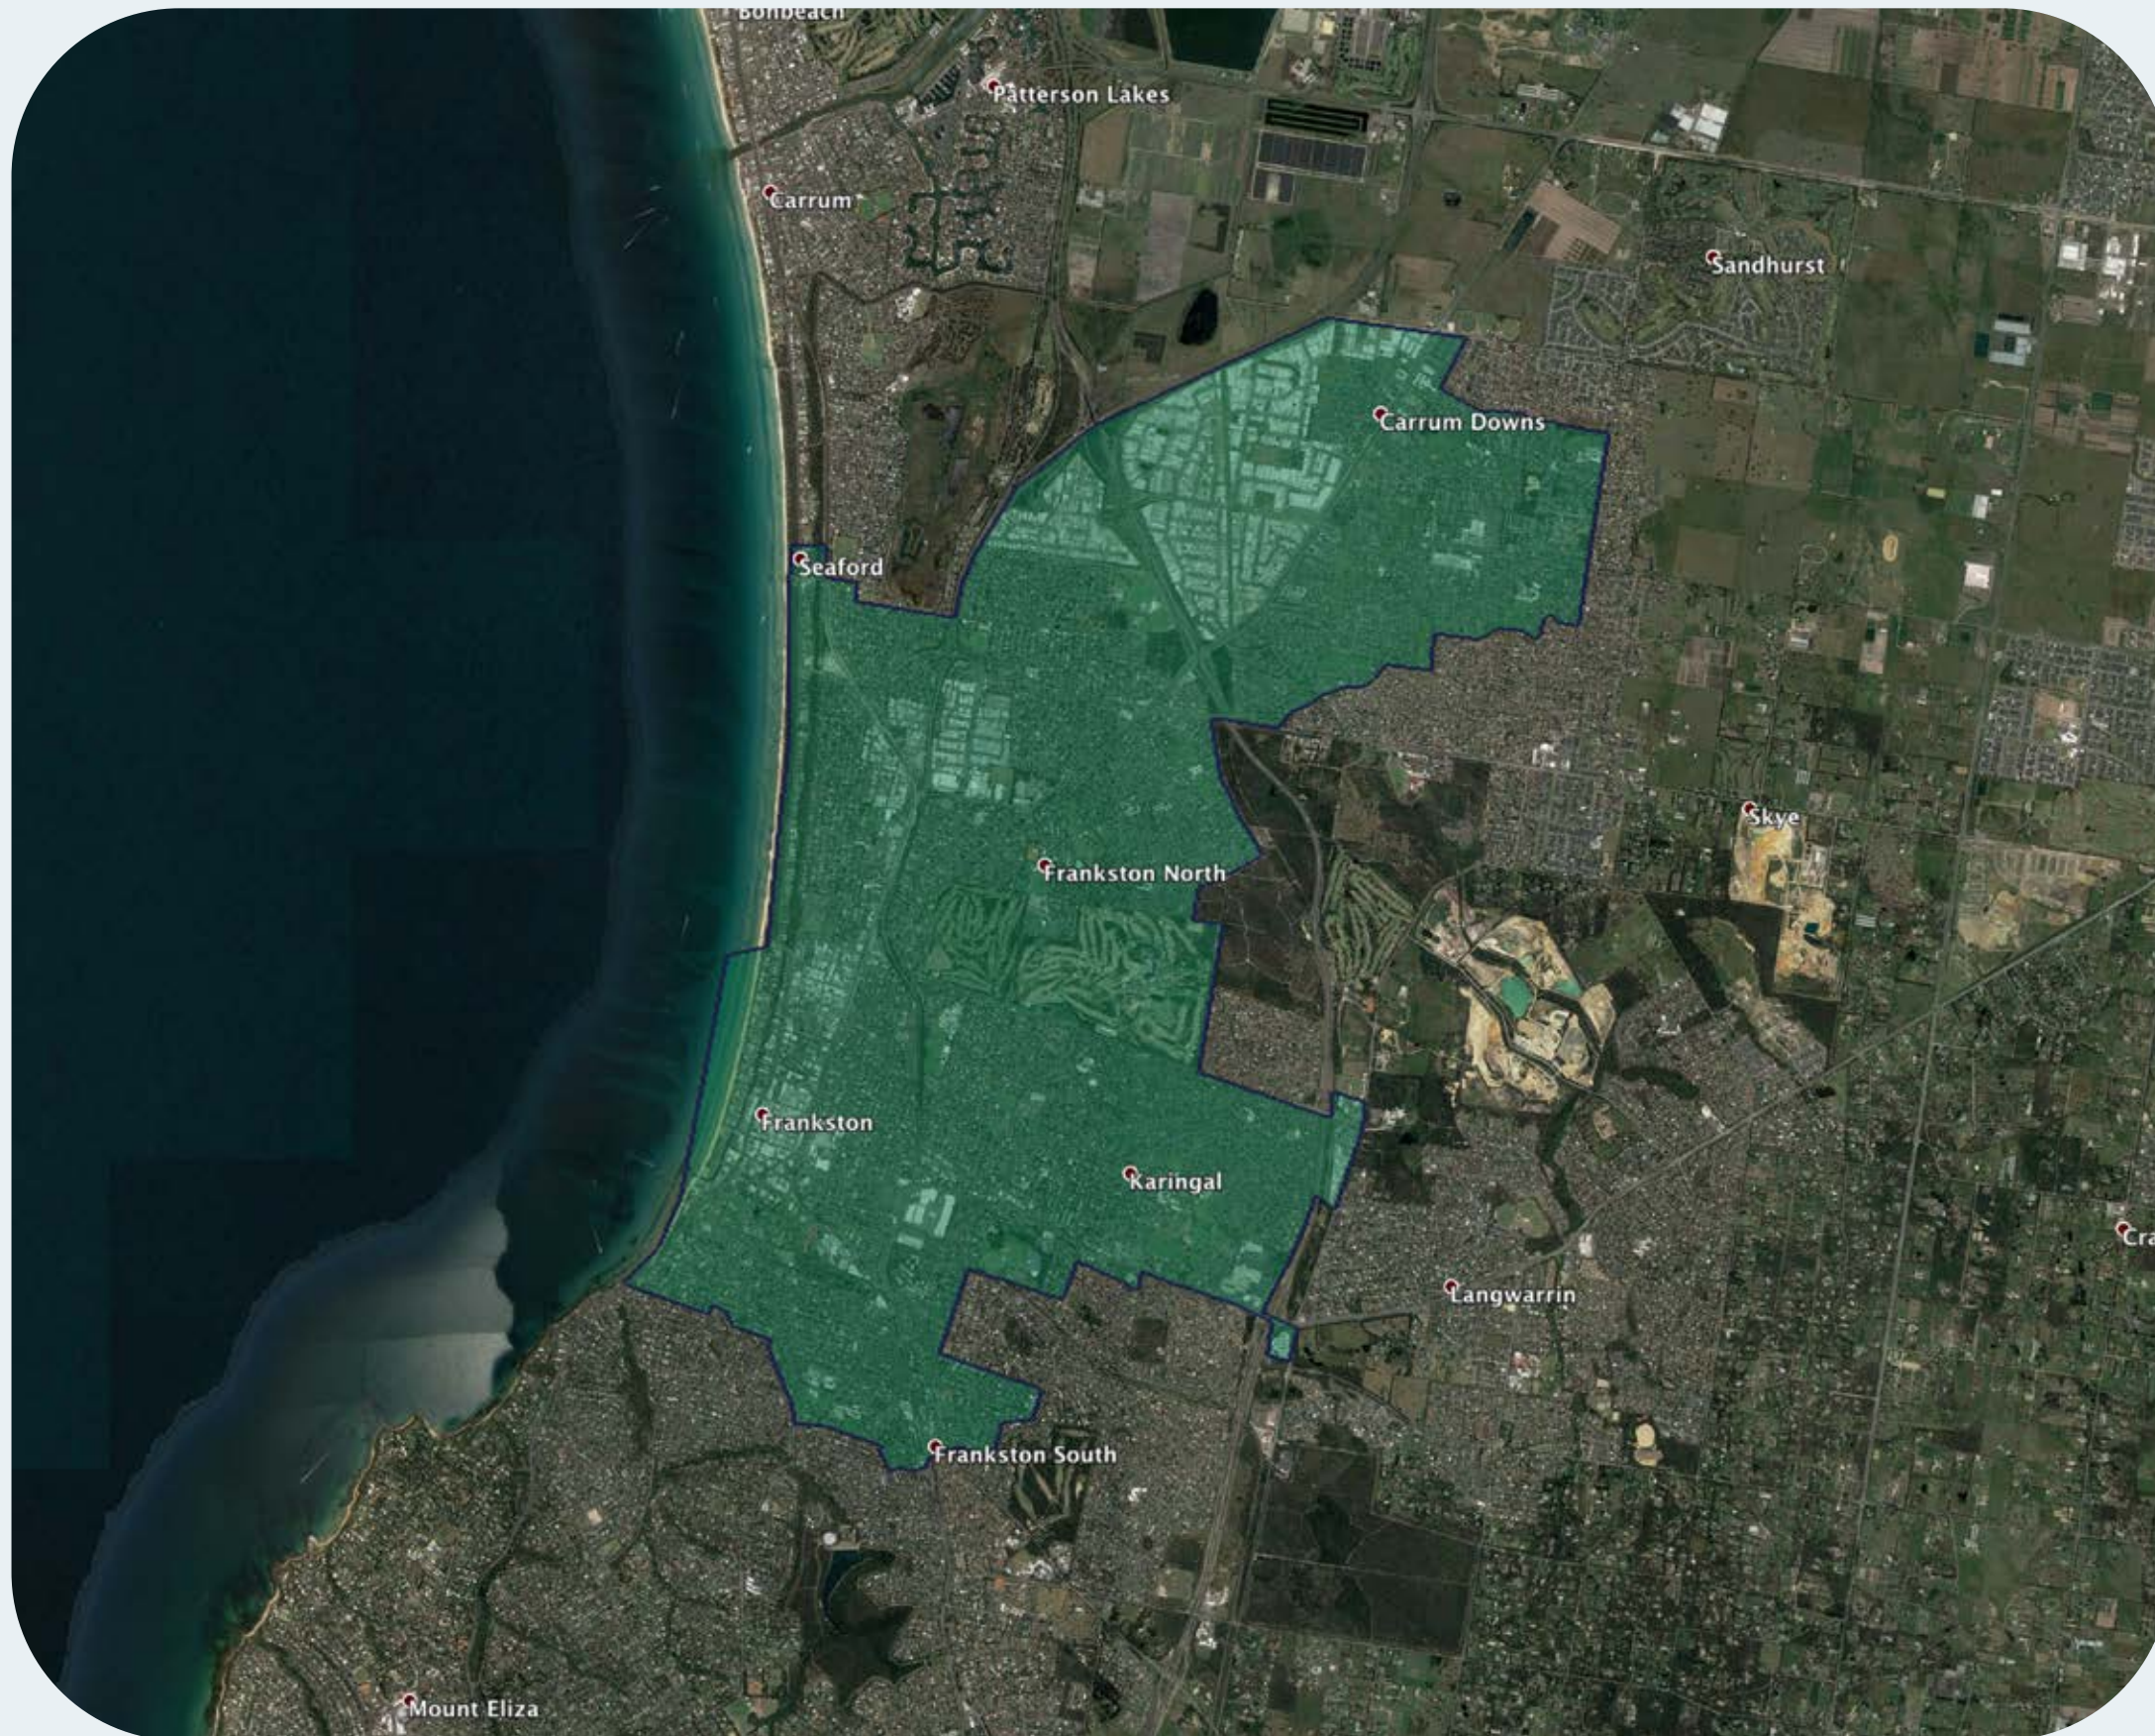

# nbn™ Business Fibre Zone indicative map – Frankston - Seaford and surrounds

The **nbn™** Business Fibre Initiative is available to businesses right across the country.

The area highlighted on this map, is part of an **nbn™** Business Fibre Zone that is eligible for business **nbn™** Enterprise Ethernet.

## Key

-  **nbn™** Business Fibre Zone
-  Adjacent/nearby **nbn™** Business Fibre Zone (where relevant)