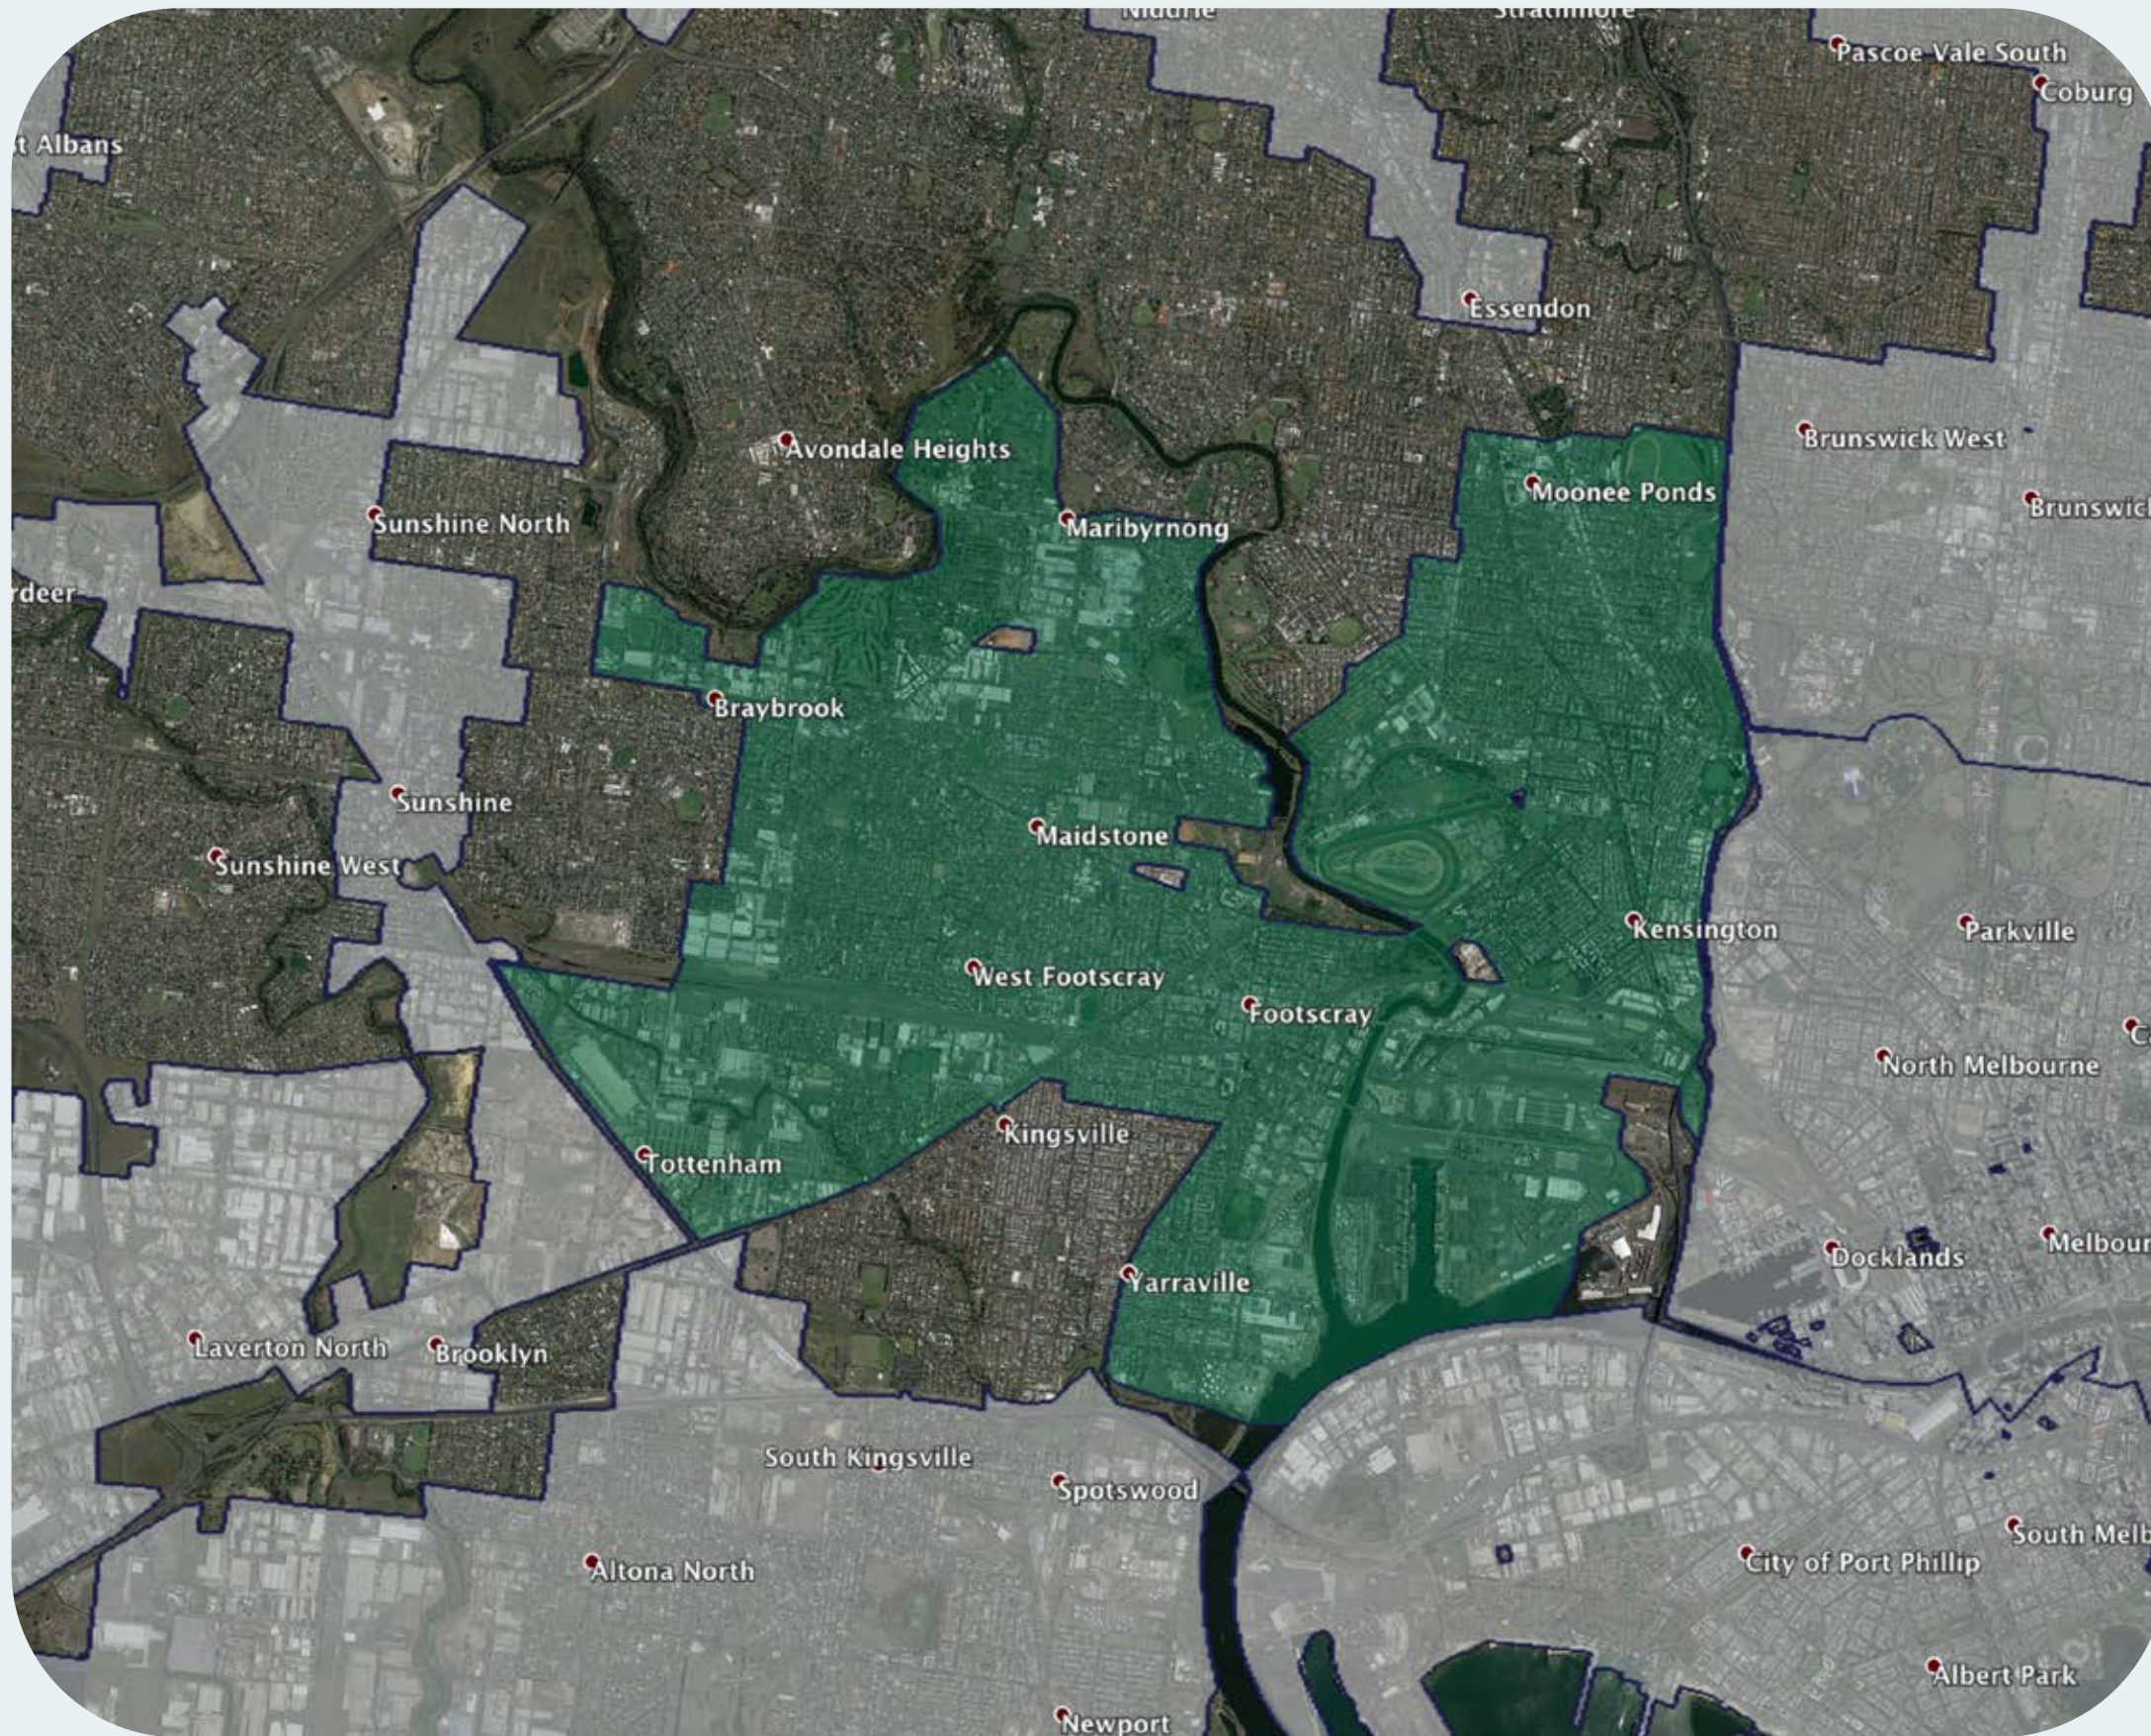

nbn™ Business Fibre Zone indicative map – Footscray and surrounds

The **nbn™** Business Fibre Initiative is available to businesses right across the country.

The areas highlighted on this map, are part of an **nbn™** Business Fibre Zone that is eligible for business **nbn™** Enterprise Ethernet.