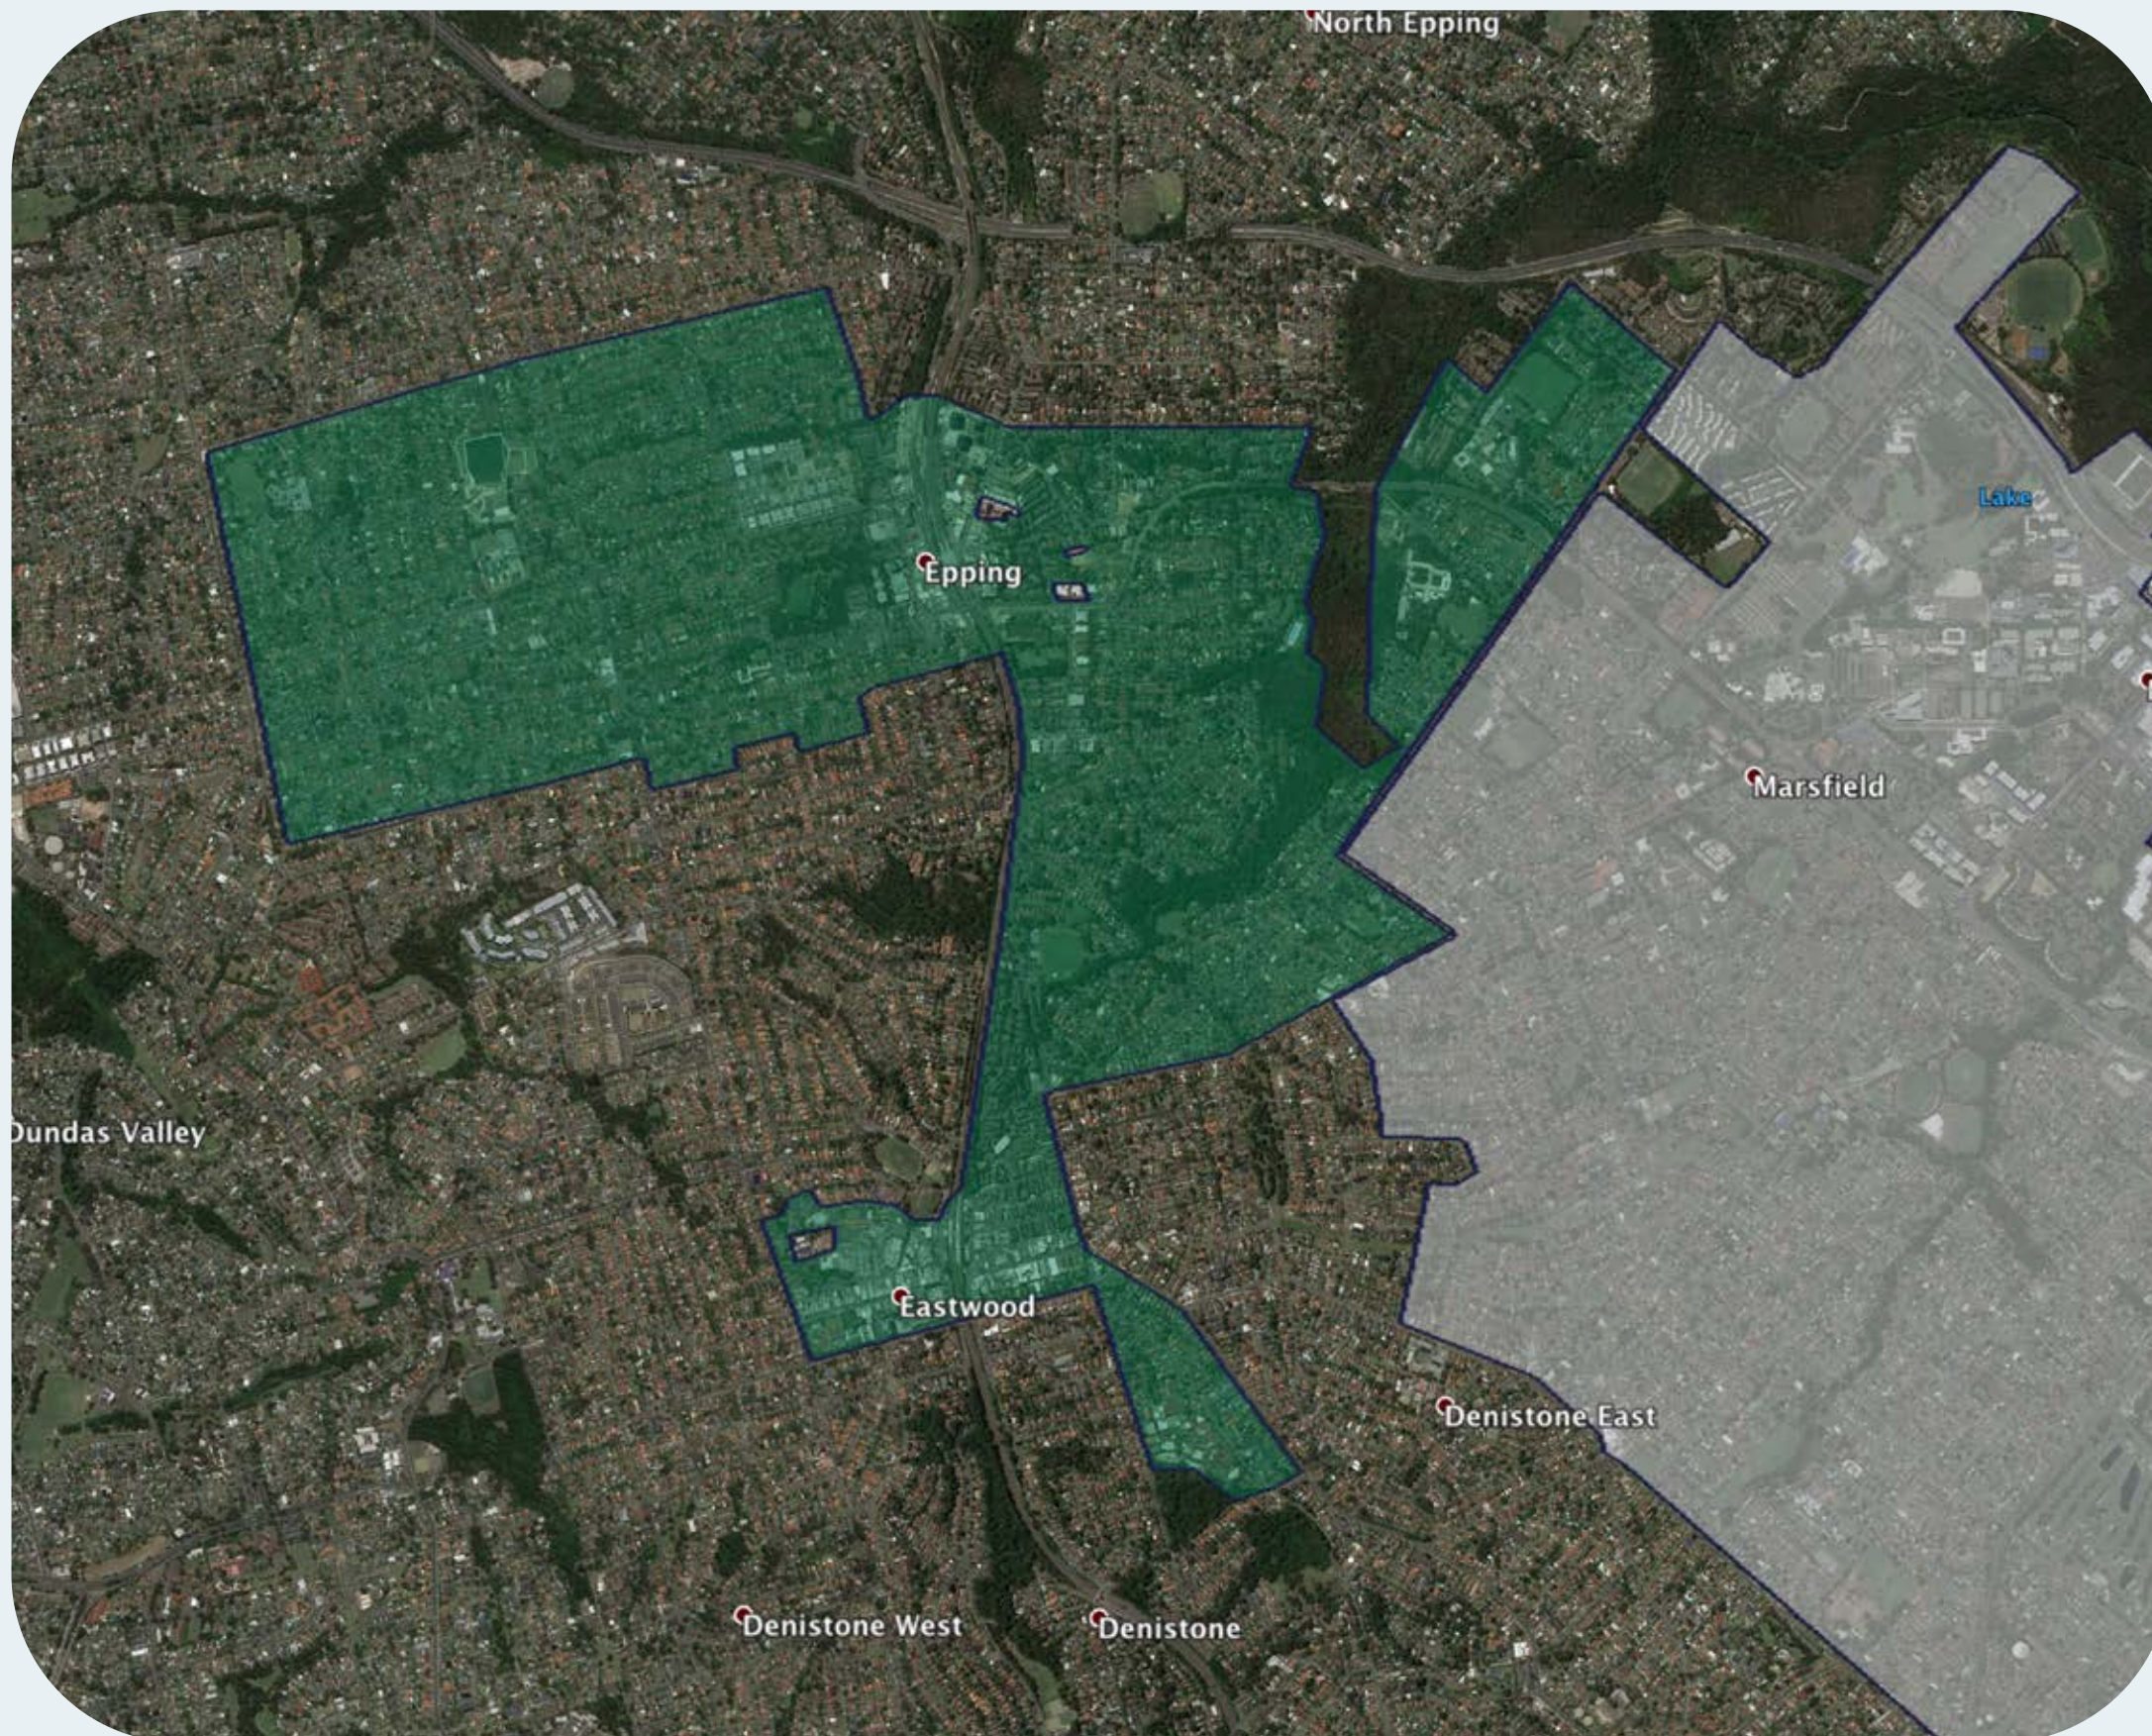

# nbn™ Business Fibre Zone indicative map – Epping and surrounds

The **nbn™** Business Fibre Initiative is available to businesses right across the country.

The areas highlighted on this map, are part of an **nbn™** Business Fibre Zone that is eligible for business **nbn™** Enterprise Ethernet.

## Key

-  **nbn™** Business Fibre Zone
-  Adjacent/nearby **nbn™** Business Fibre Zone (where relevant)