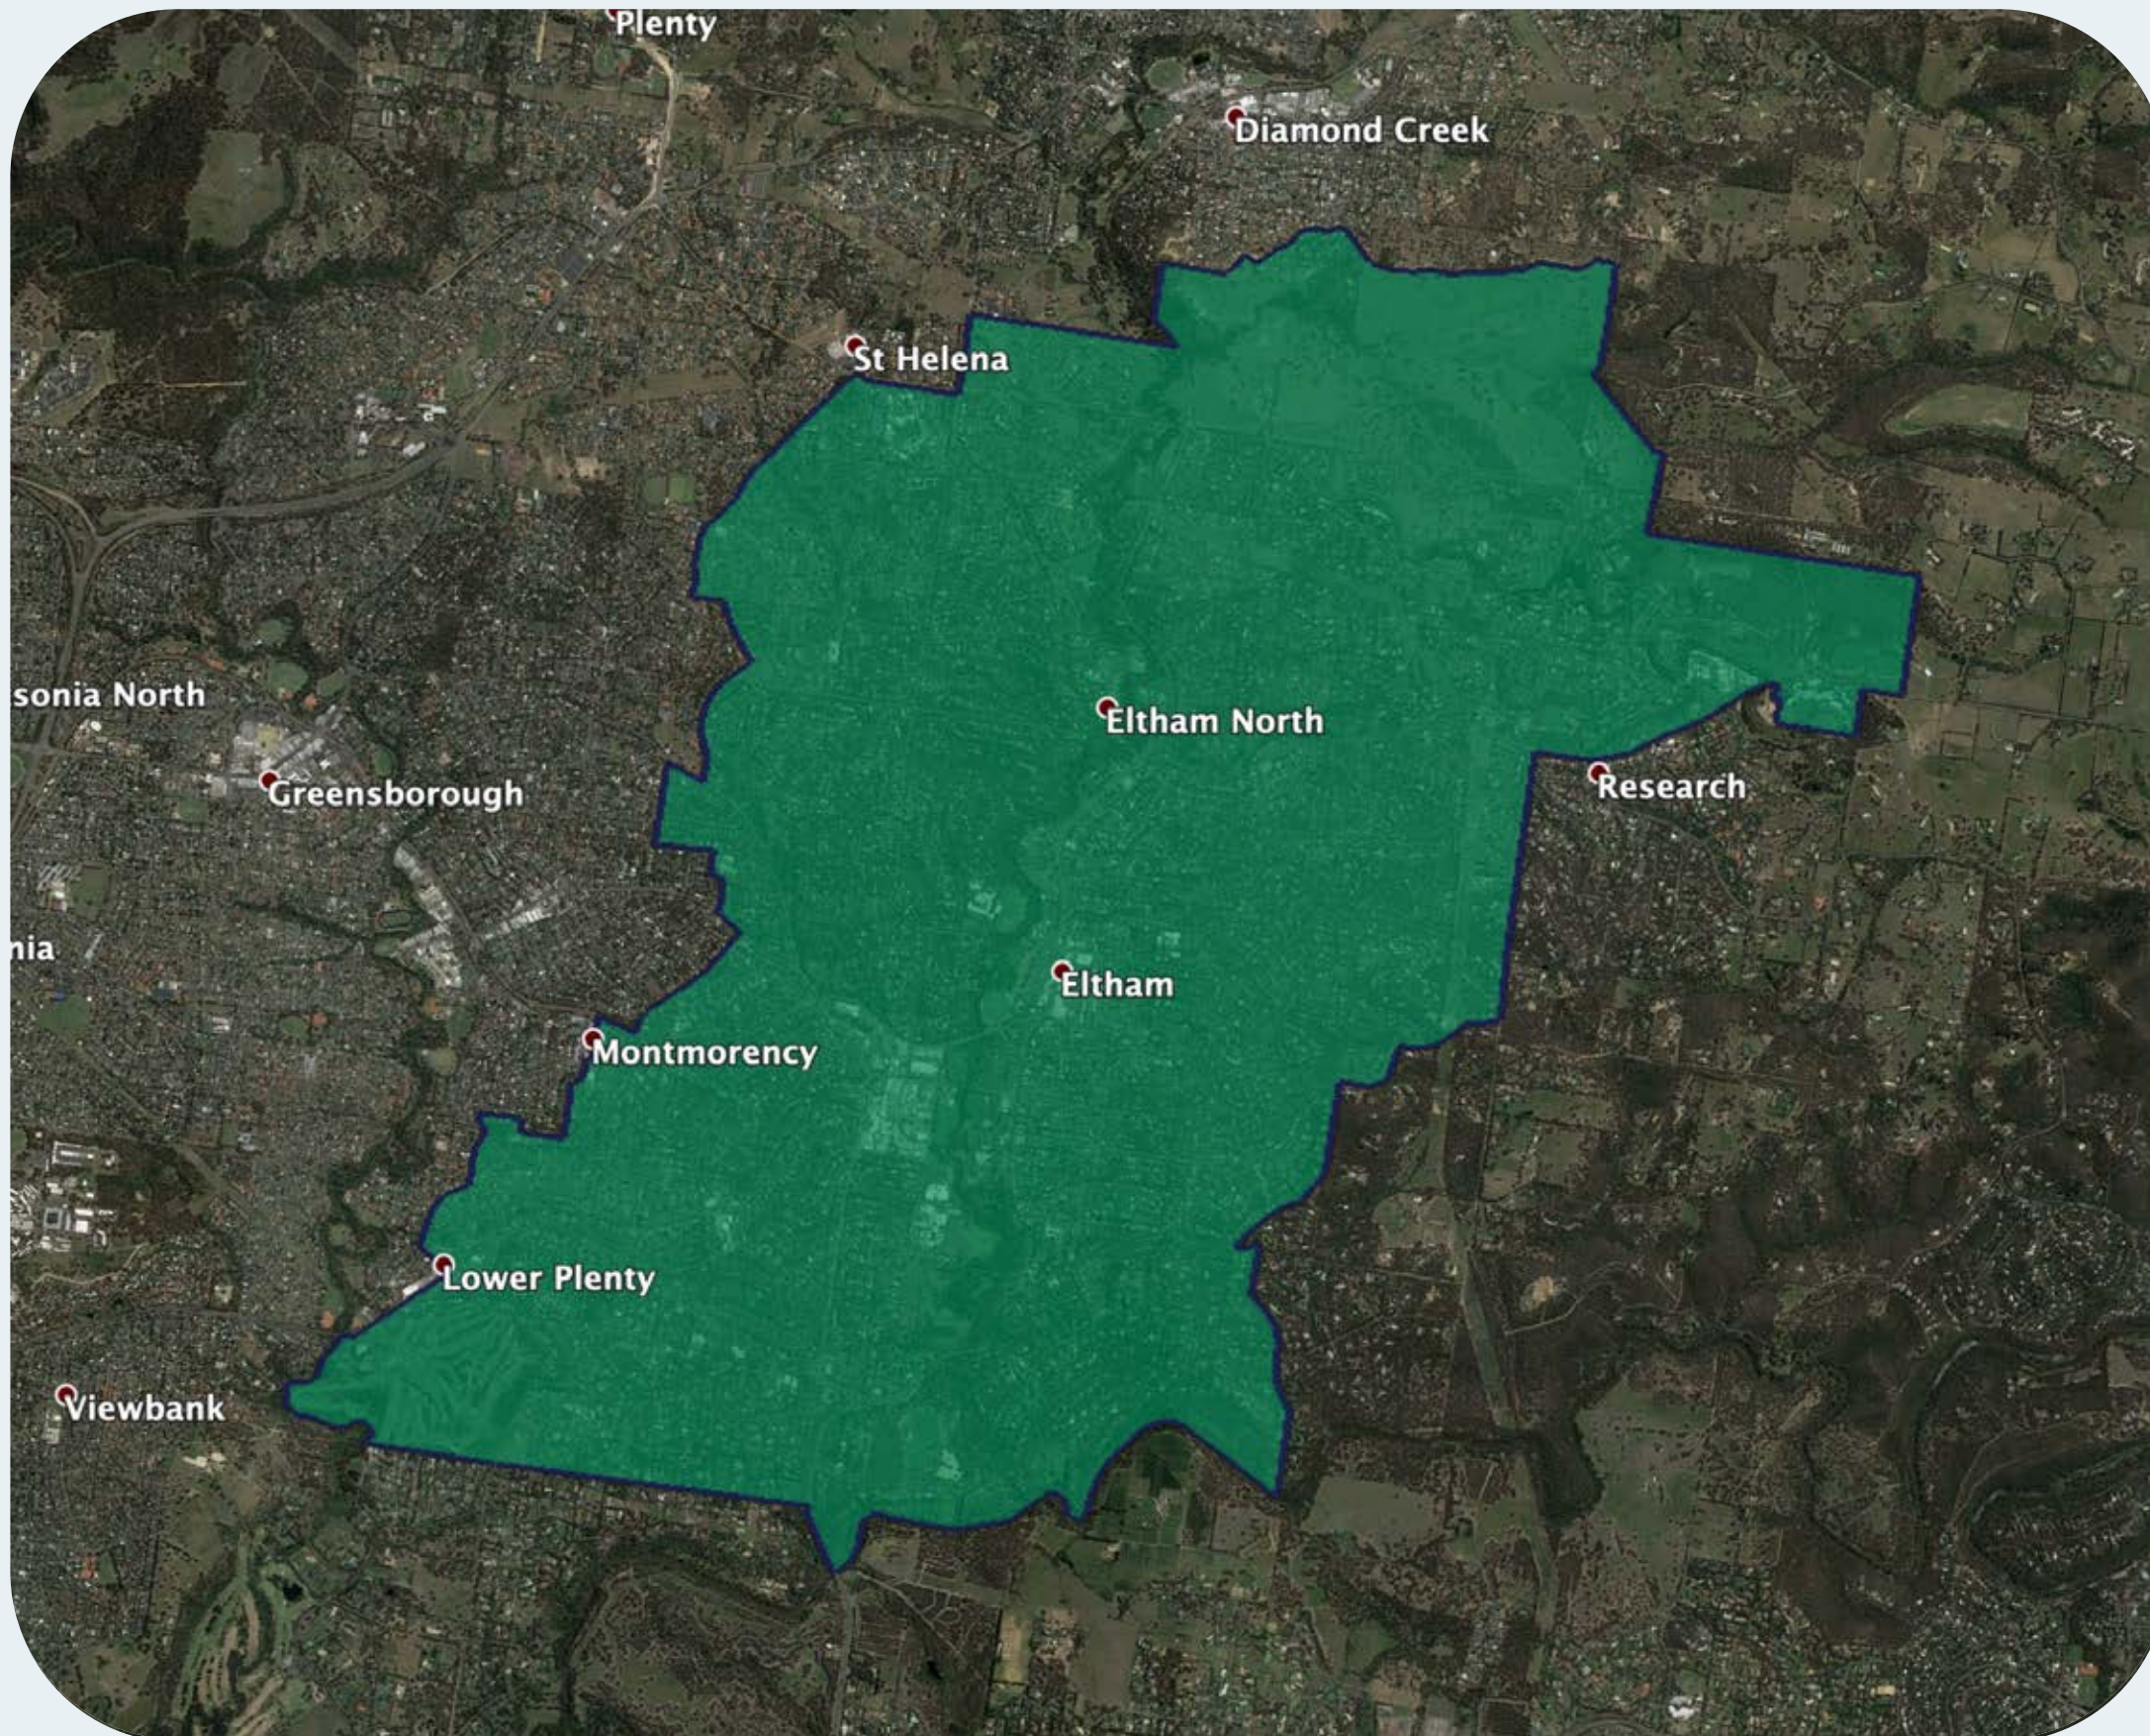

# nbn™ Business Fibre Zone indicative map – Eltham and surrounds

The **nbn™** Business Fibre Initiative is available to businesses right across the country.

The area highlighted on this map, is part of an **nbn™** Business Fibre Zone that is eligible for business **nbn™** Enterprise Ethernet.

## Key

-  **nbn™** Business Fibre Zone
-  Adjacent/nearby **nbn™** Business Fibre Zone (where relevant)