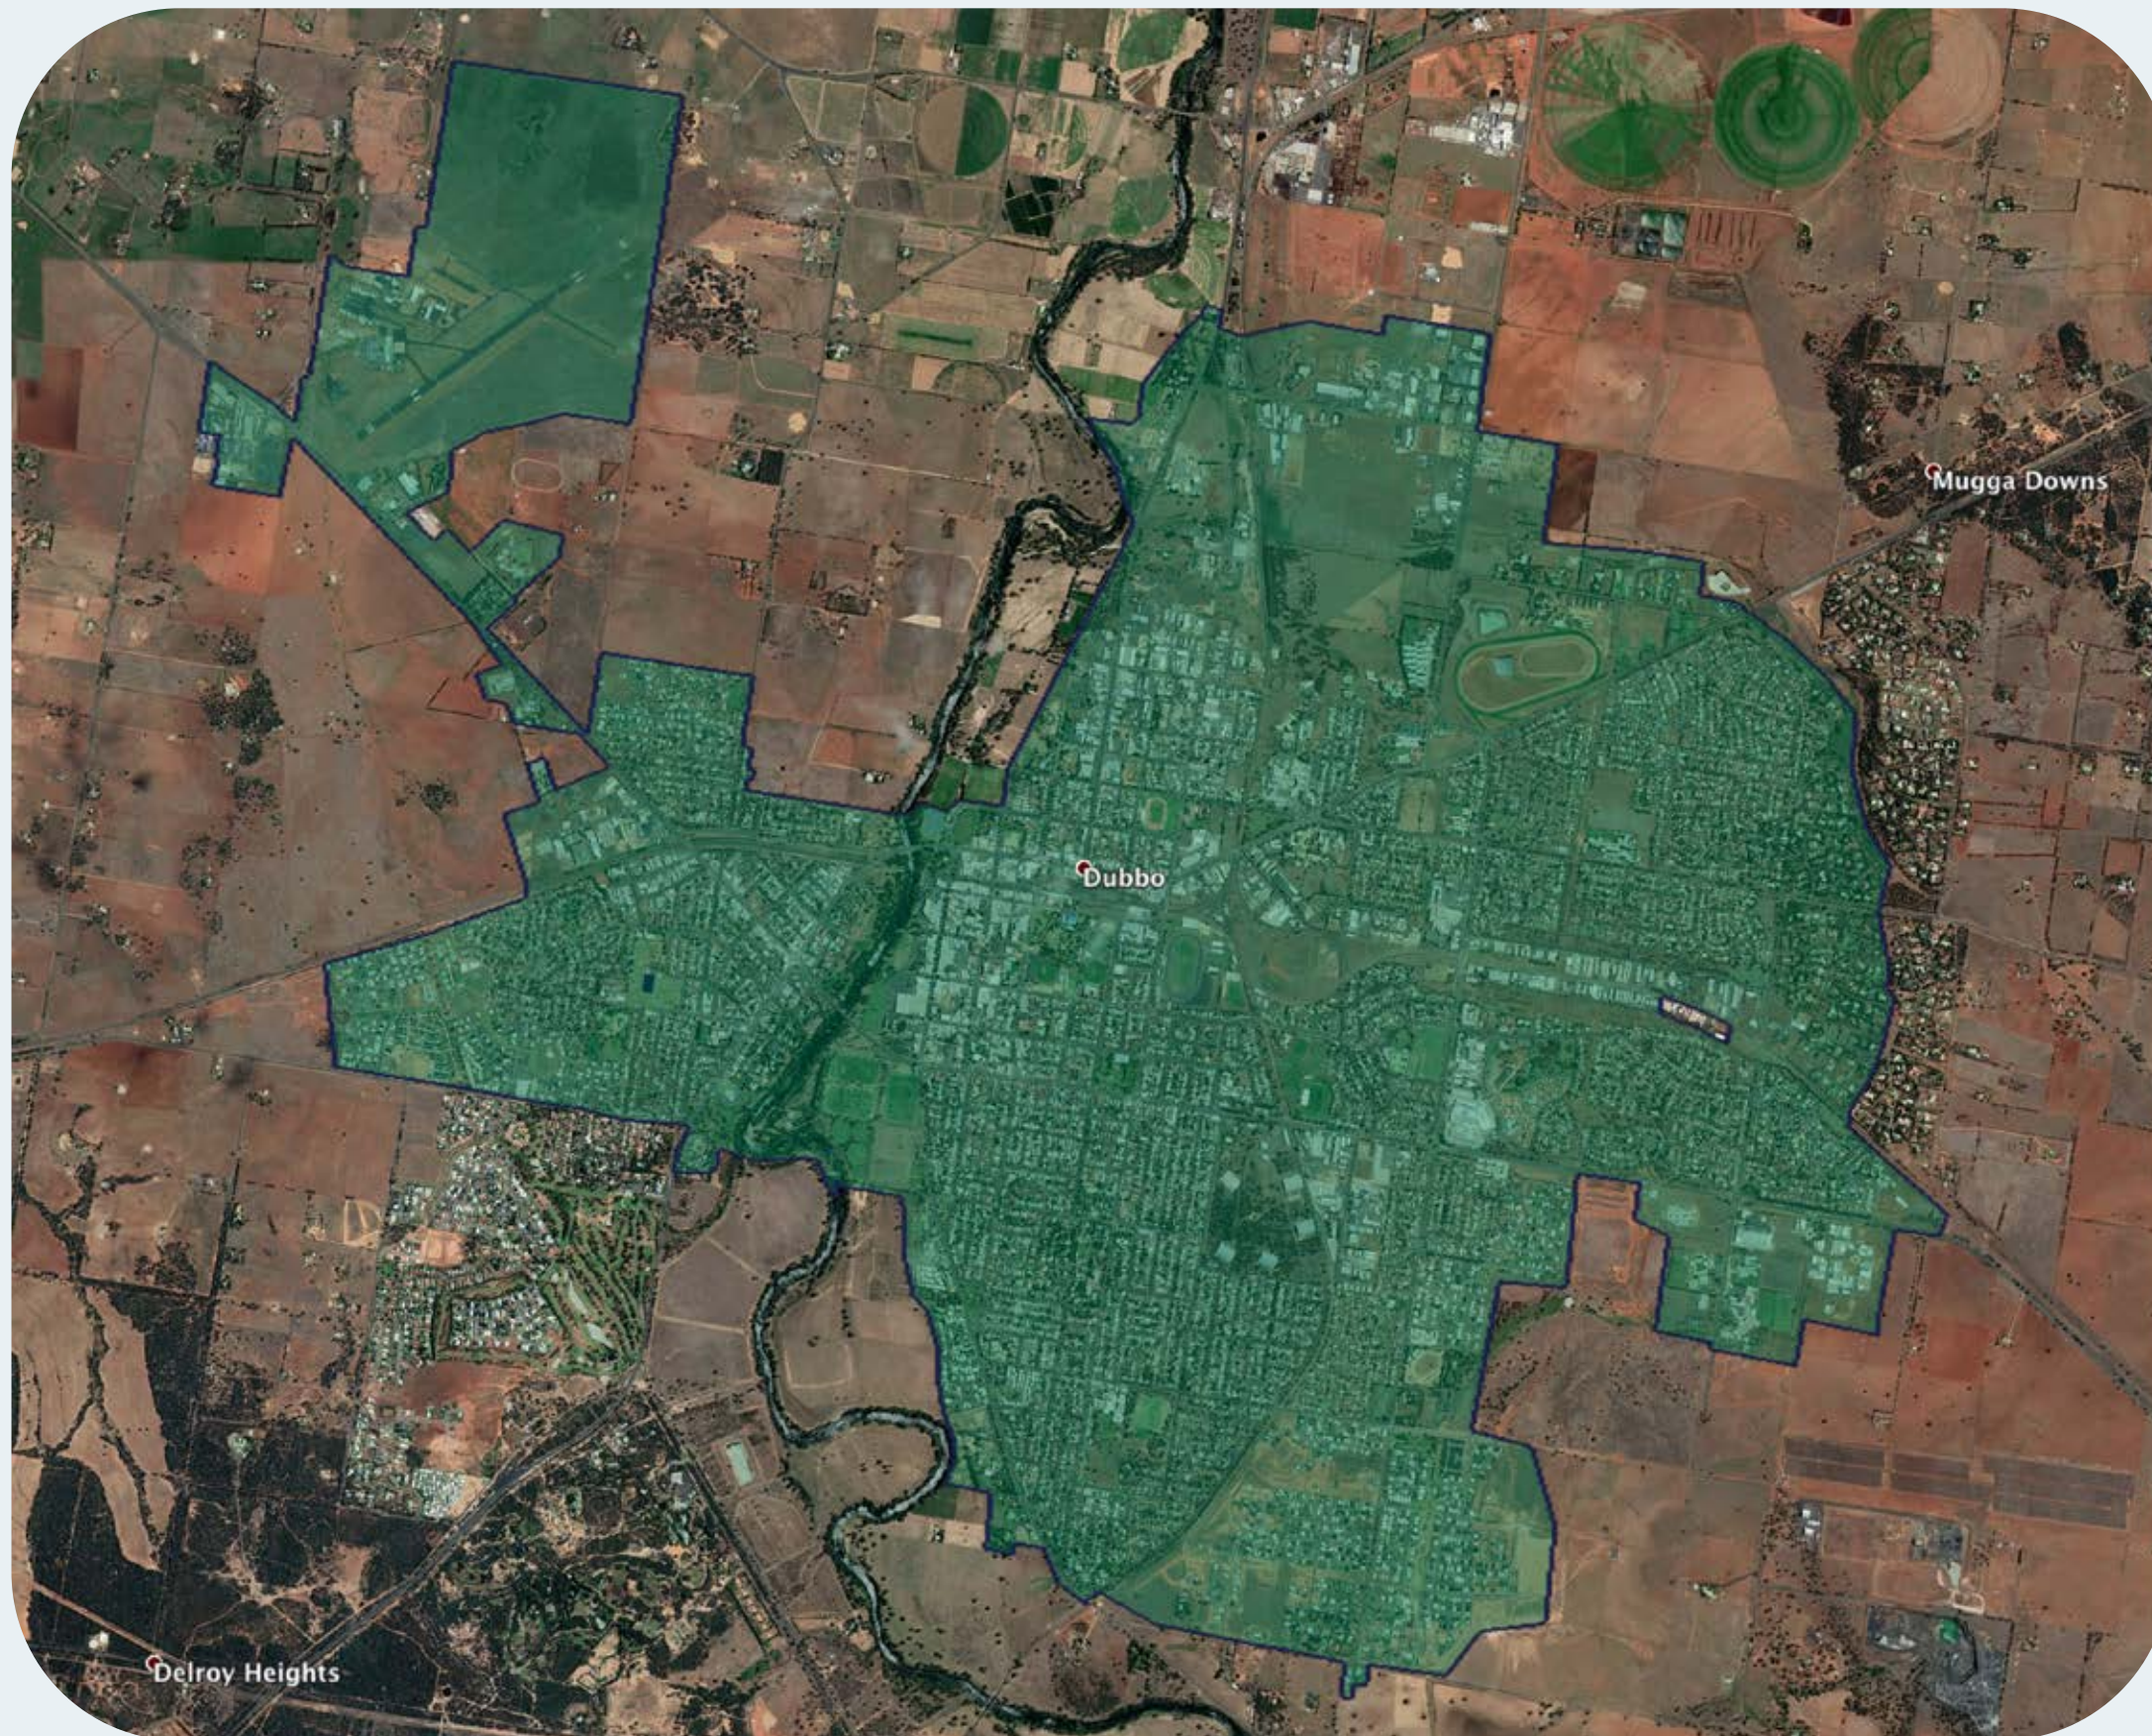

nbn™ Business Fibre Zone indicative map – Dubbo and surrounds

The **nbn™** Business Fibre Initiative is available to businesses right across the country.

The area highlighted on this map, is part of an **nbn™** Business Fibre Zone that is eligible for business **nbn™** Enterprise Ethernet.