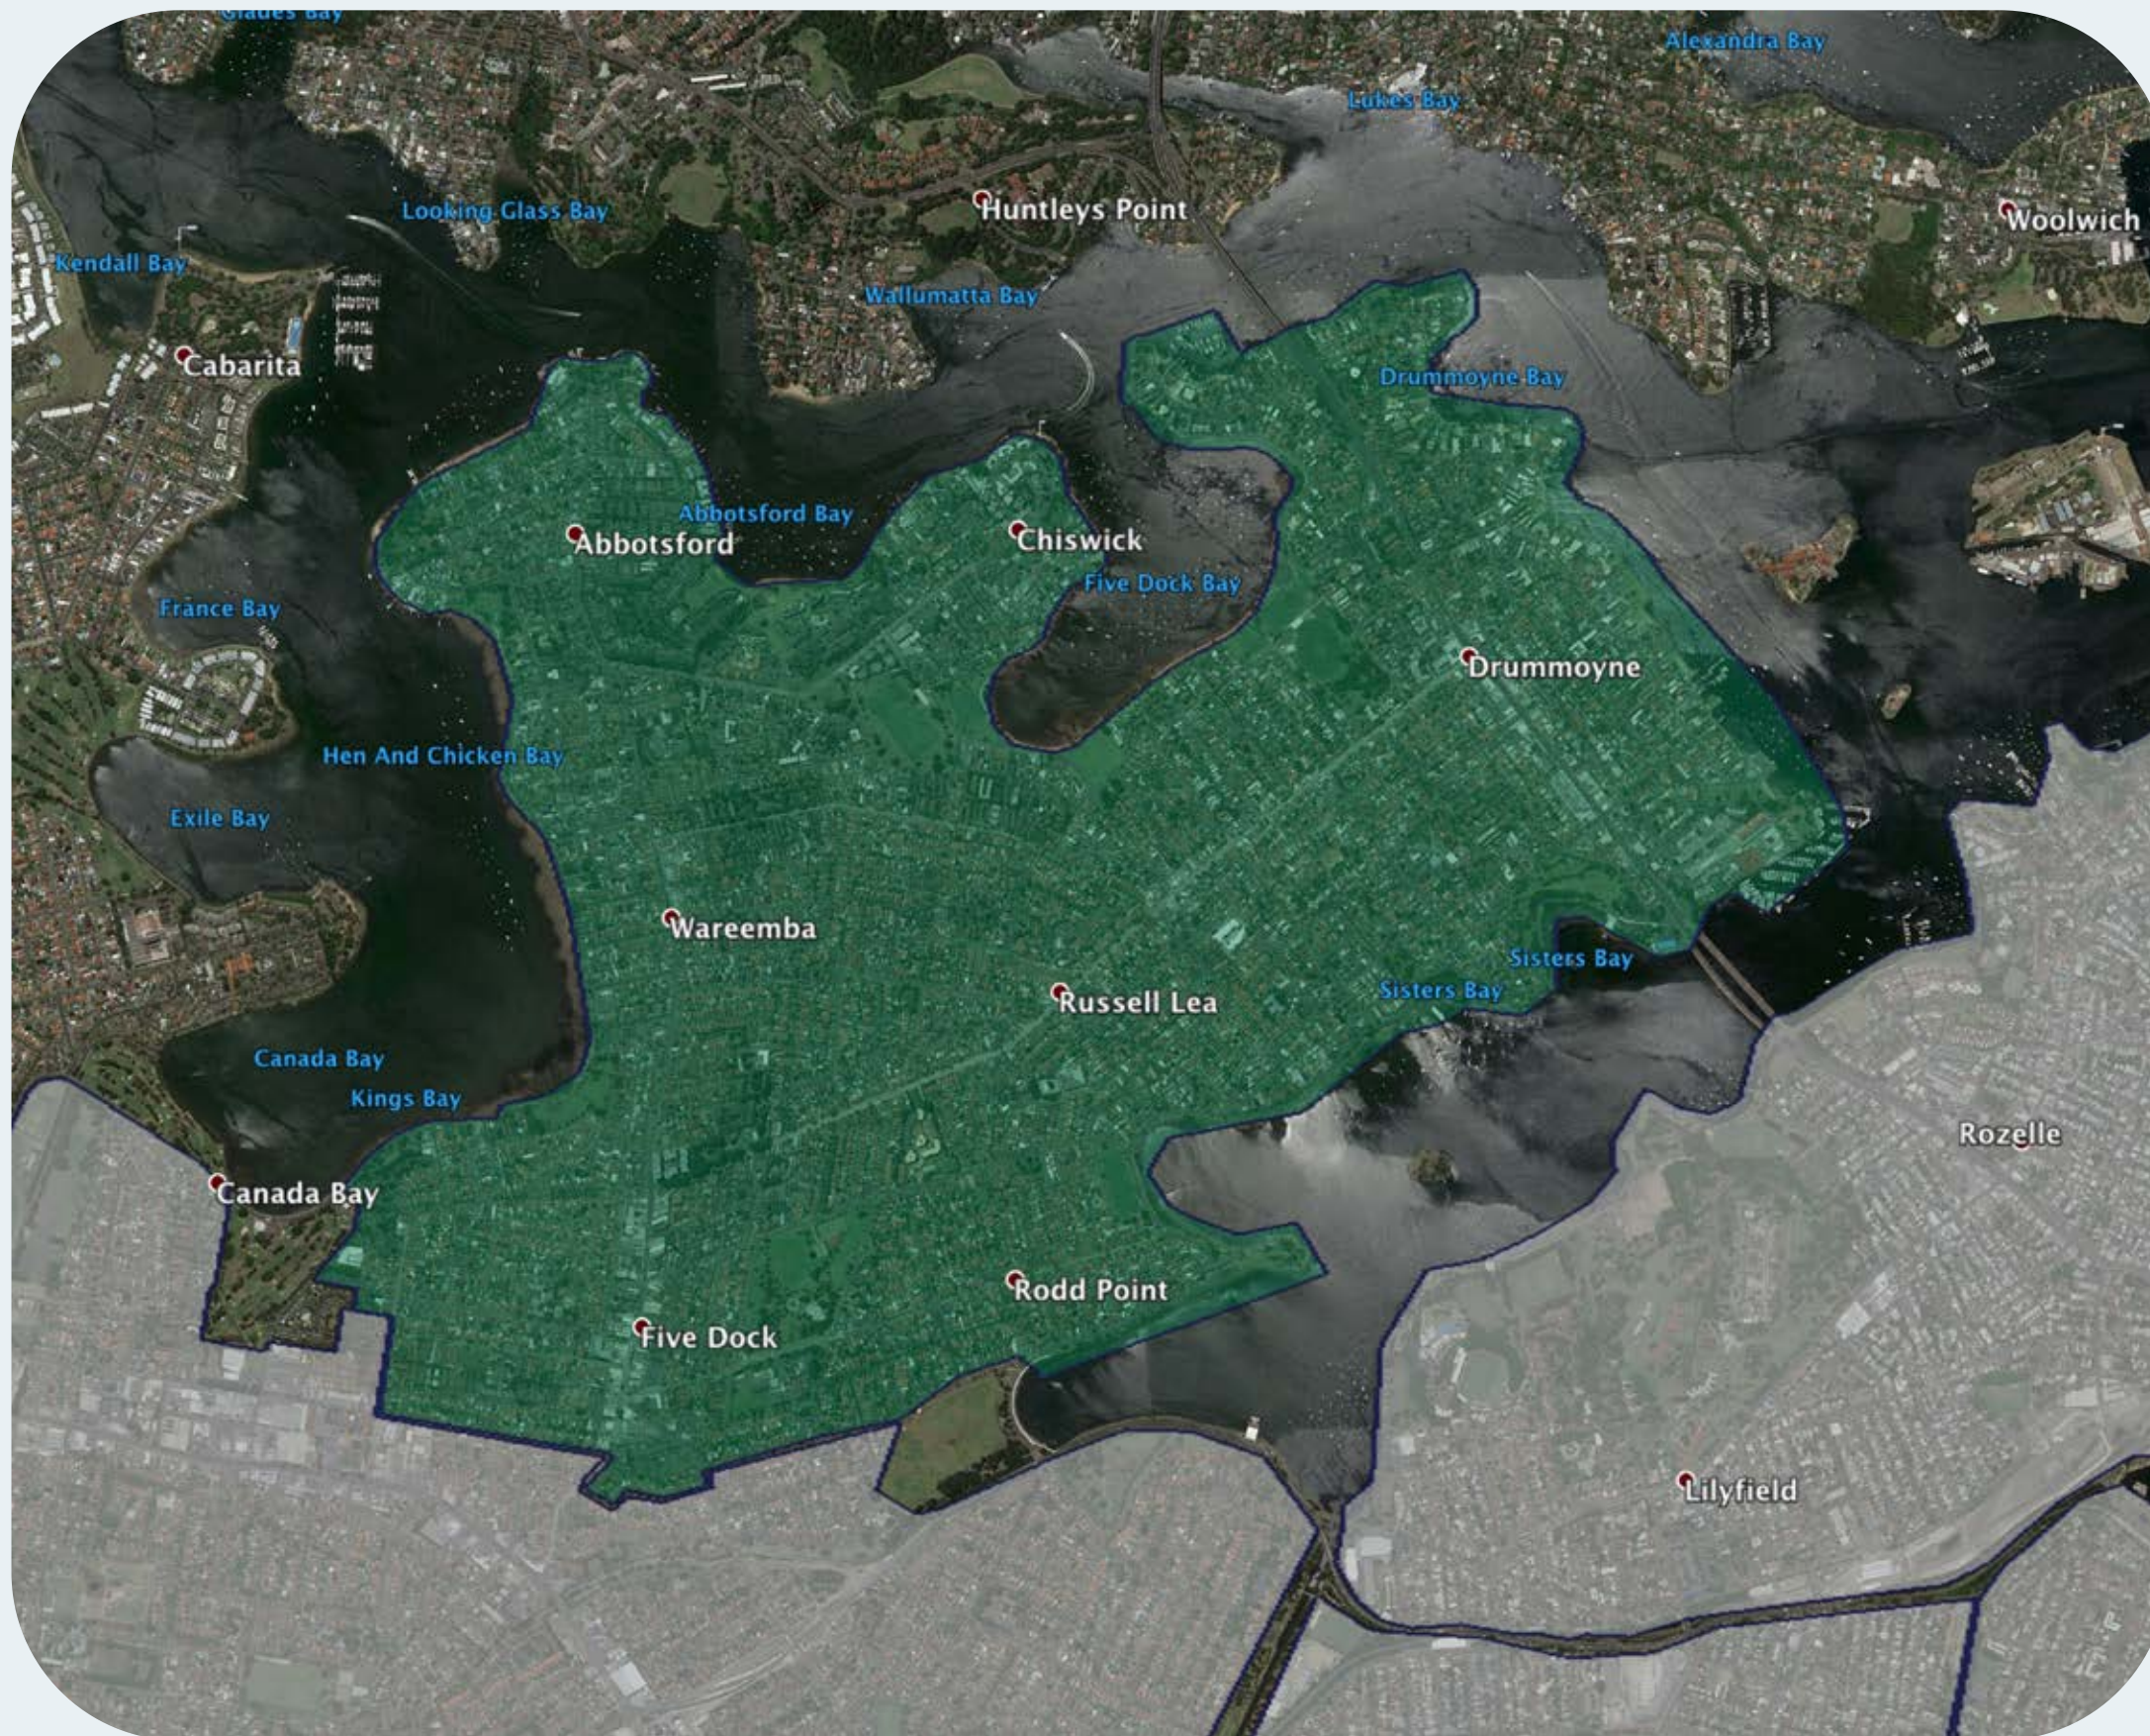

nbn™ Business Fibre Zone indicative map – Drummoyne and surrounds

The **nbn™** Business Fibre Initiative is available to businesses right across the country.

The areas highlighted on this map, are part of an **nbn™** Business Fibre Zone that is eligible for business **nbn™** Enterprise Ethernet.