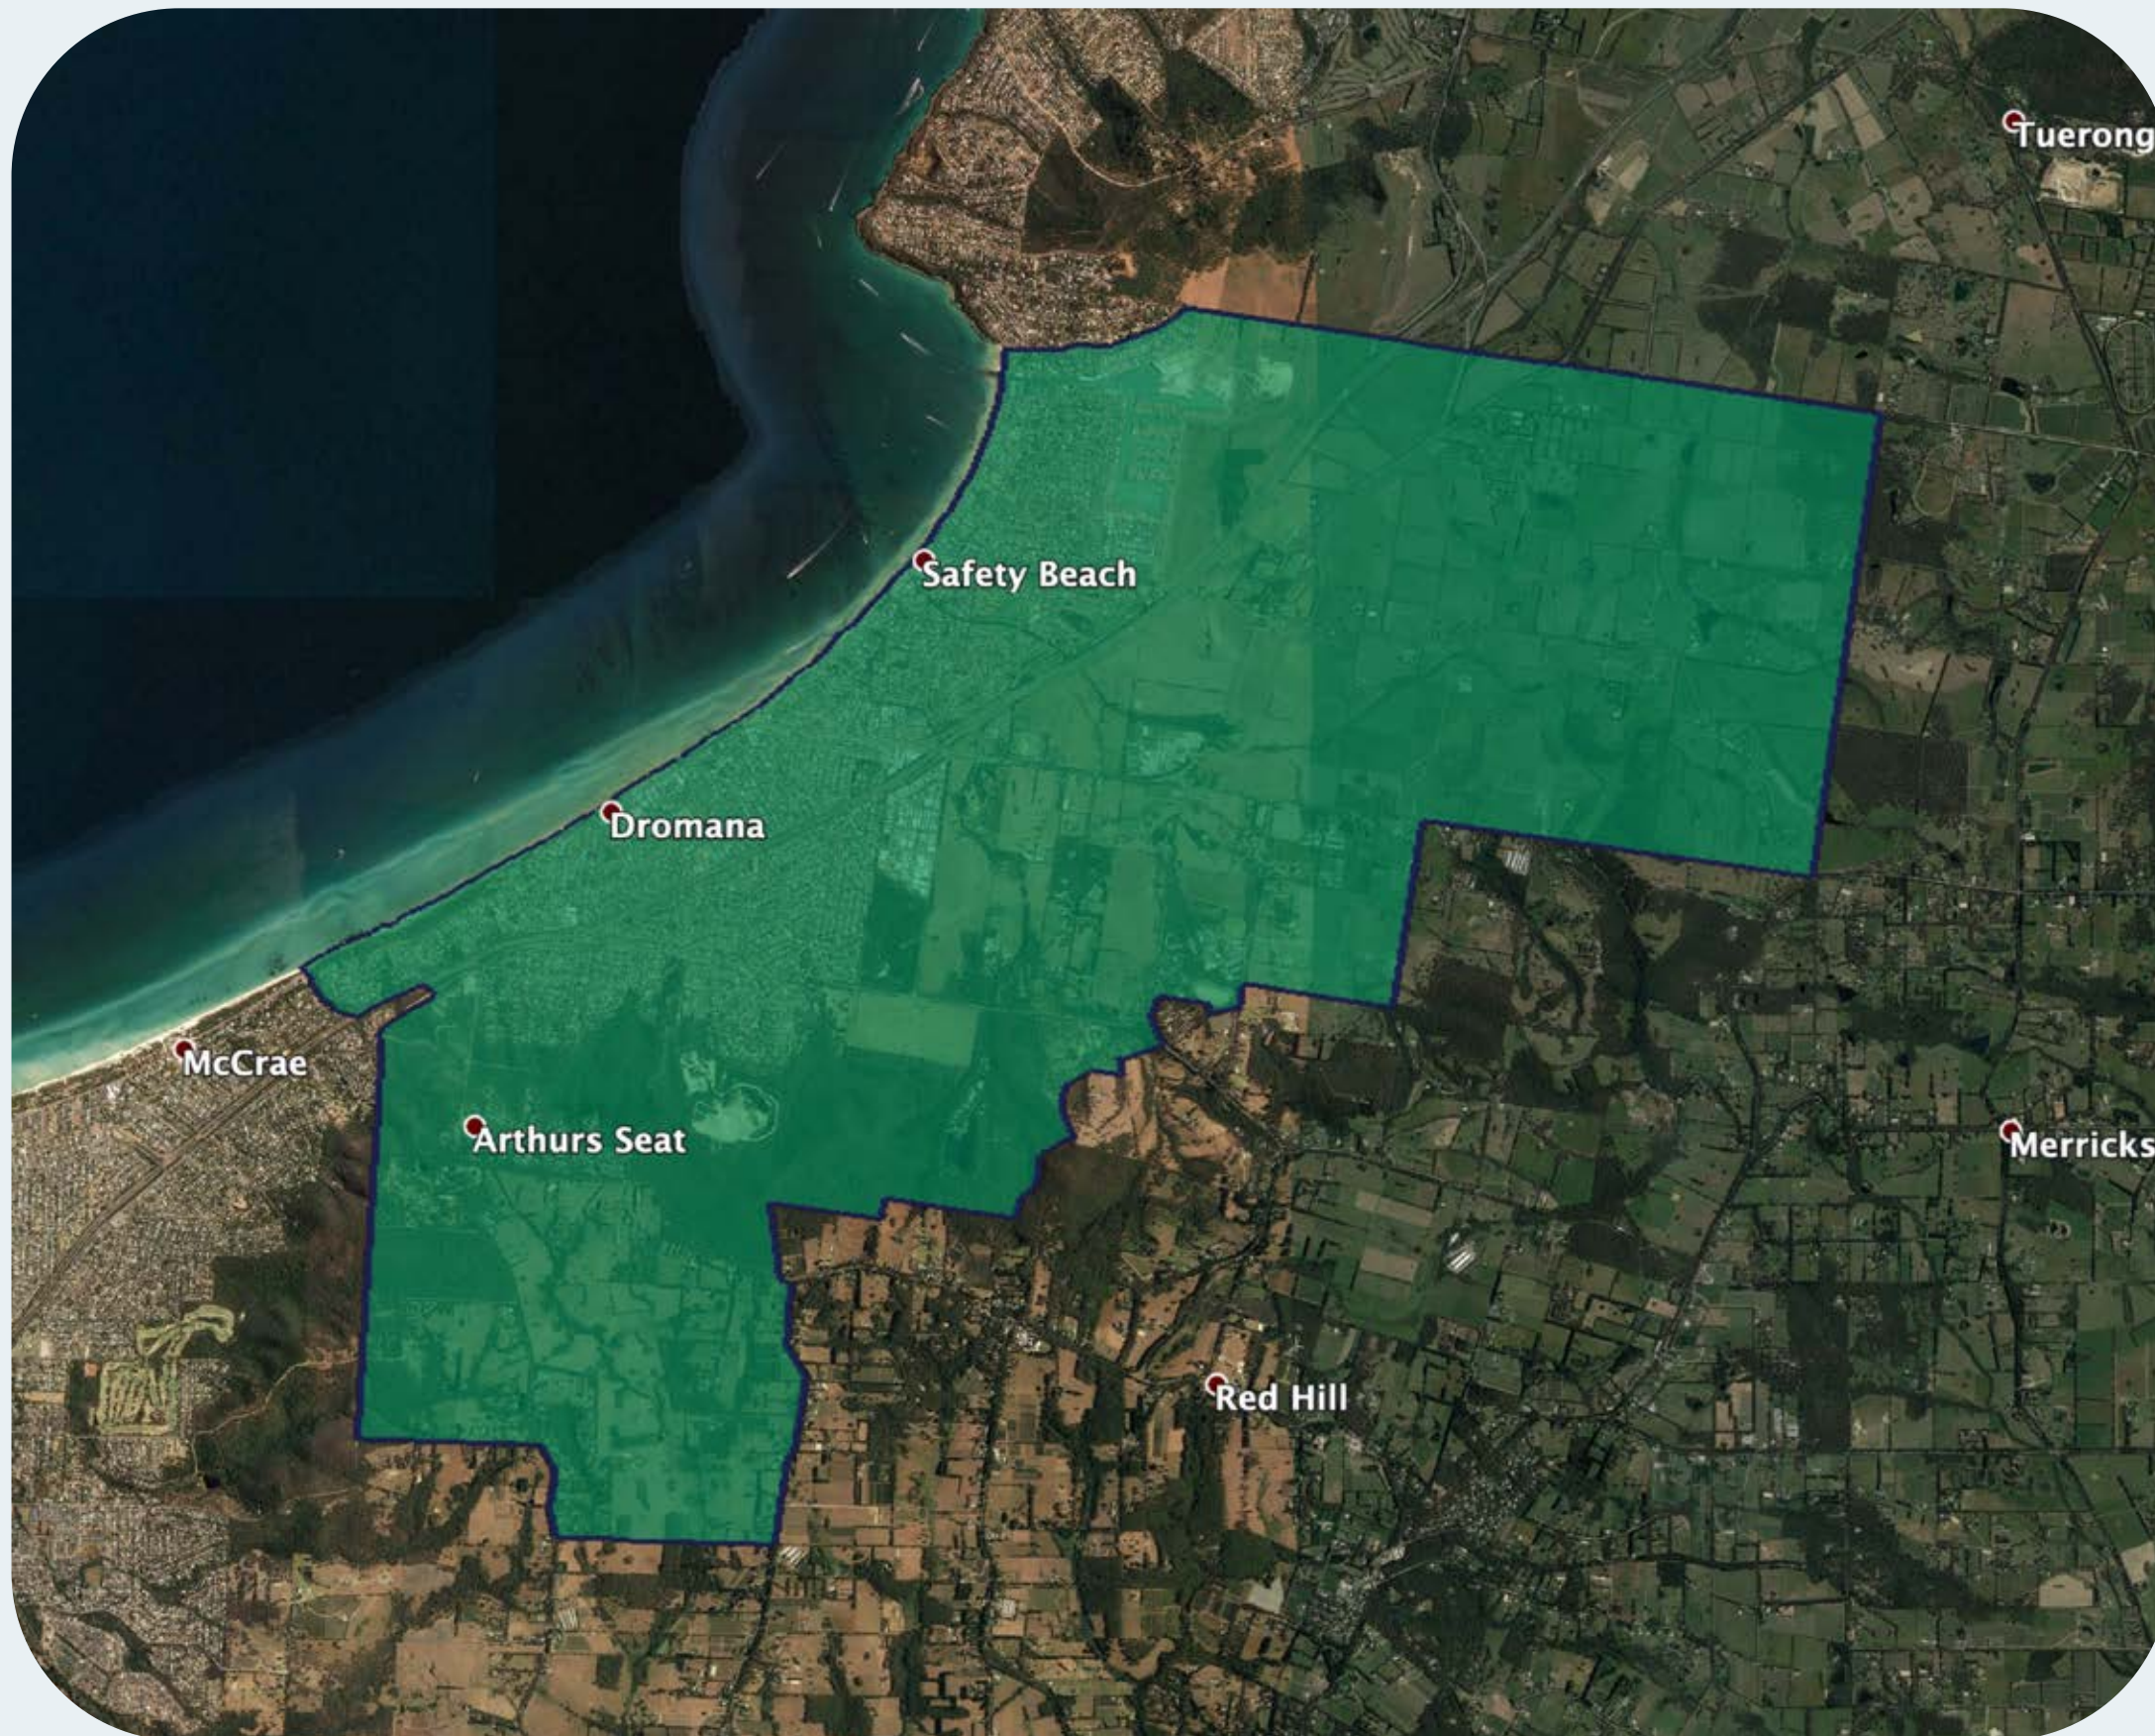

# nbn™ Business Fibre Zone indicative map – Dromana and surrounds

The **nbn™** Business Fibre Initiative is available to businesses right across the country.

The area highlighted on this map, is part of an **nbn™** Business Fibre Zone that is eligible for business **nbn™** Enterprise Ethernet.

## Key

-  **nbn™** Business Fibre Zone
-  Adjacent/nearby **nbn™** Business Fibre Zone (where relevant)