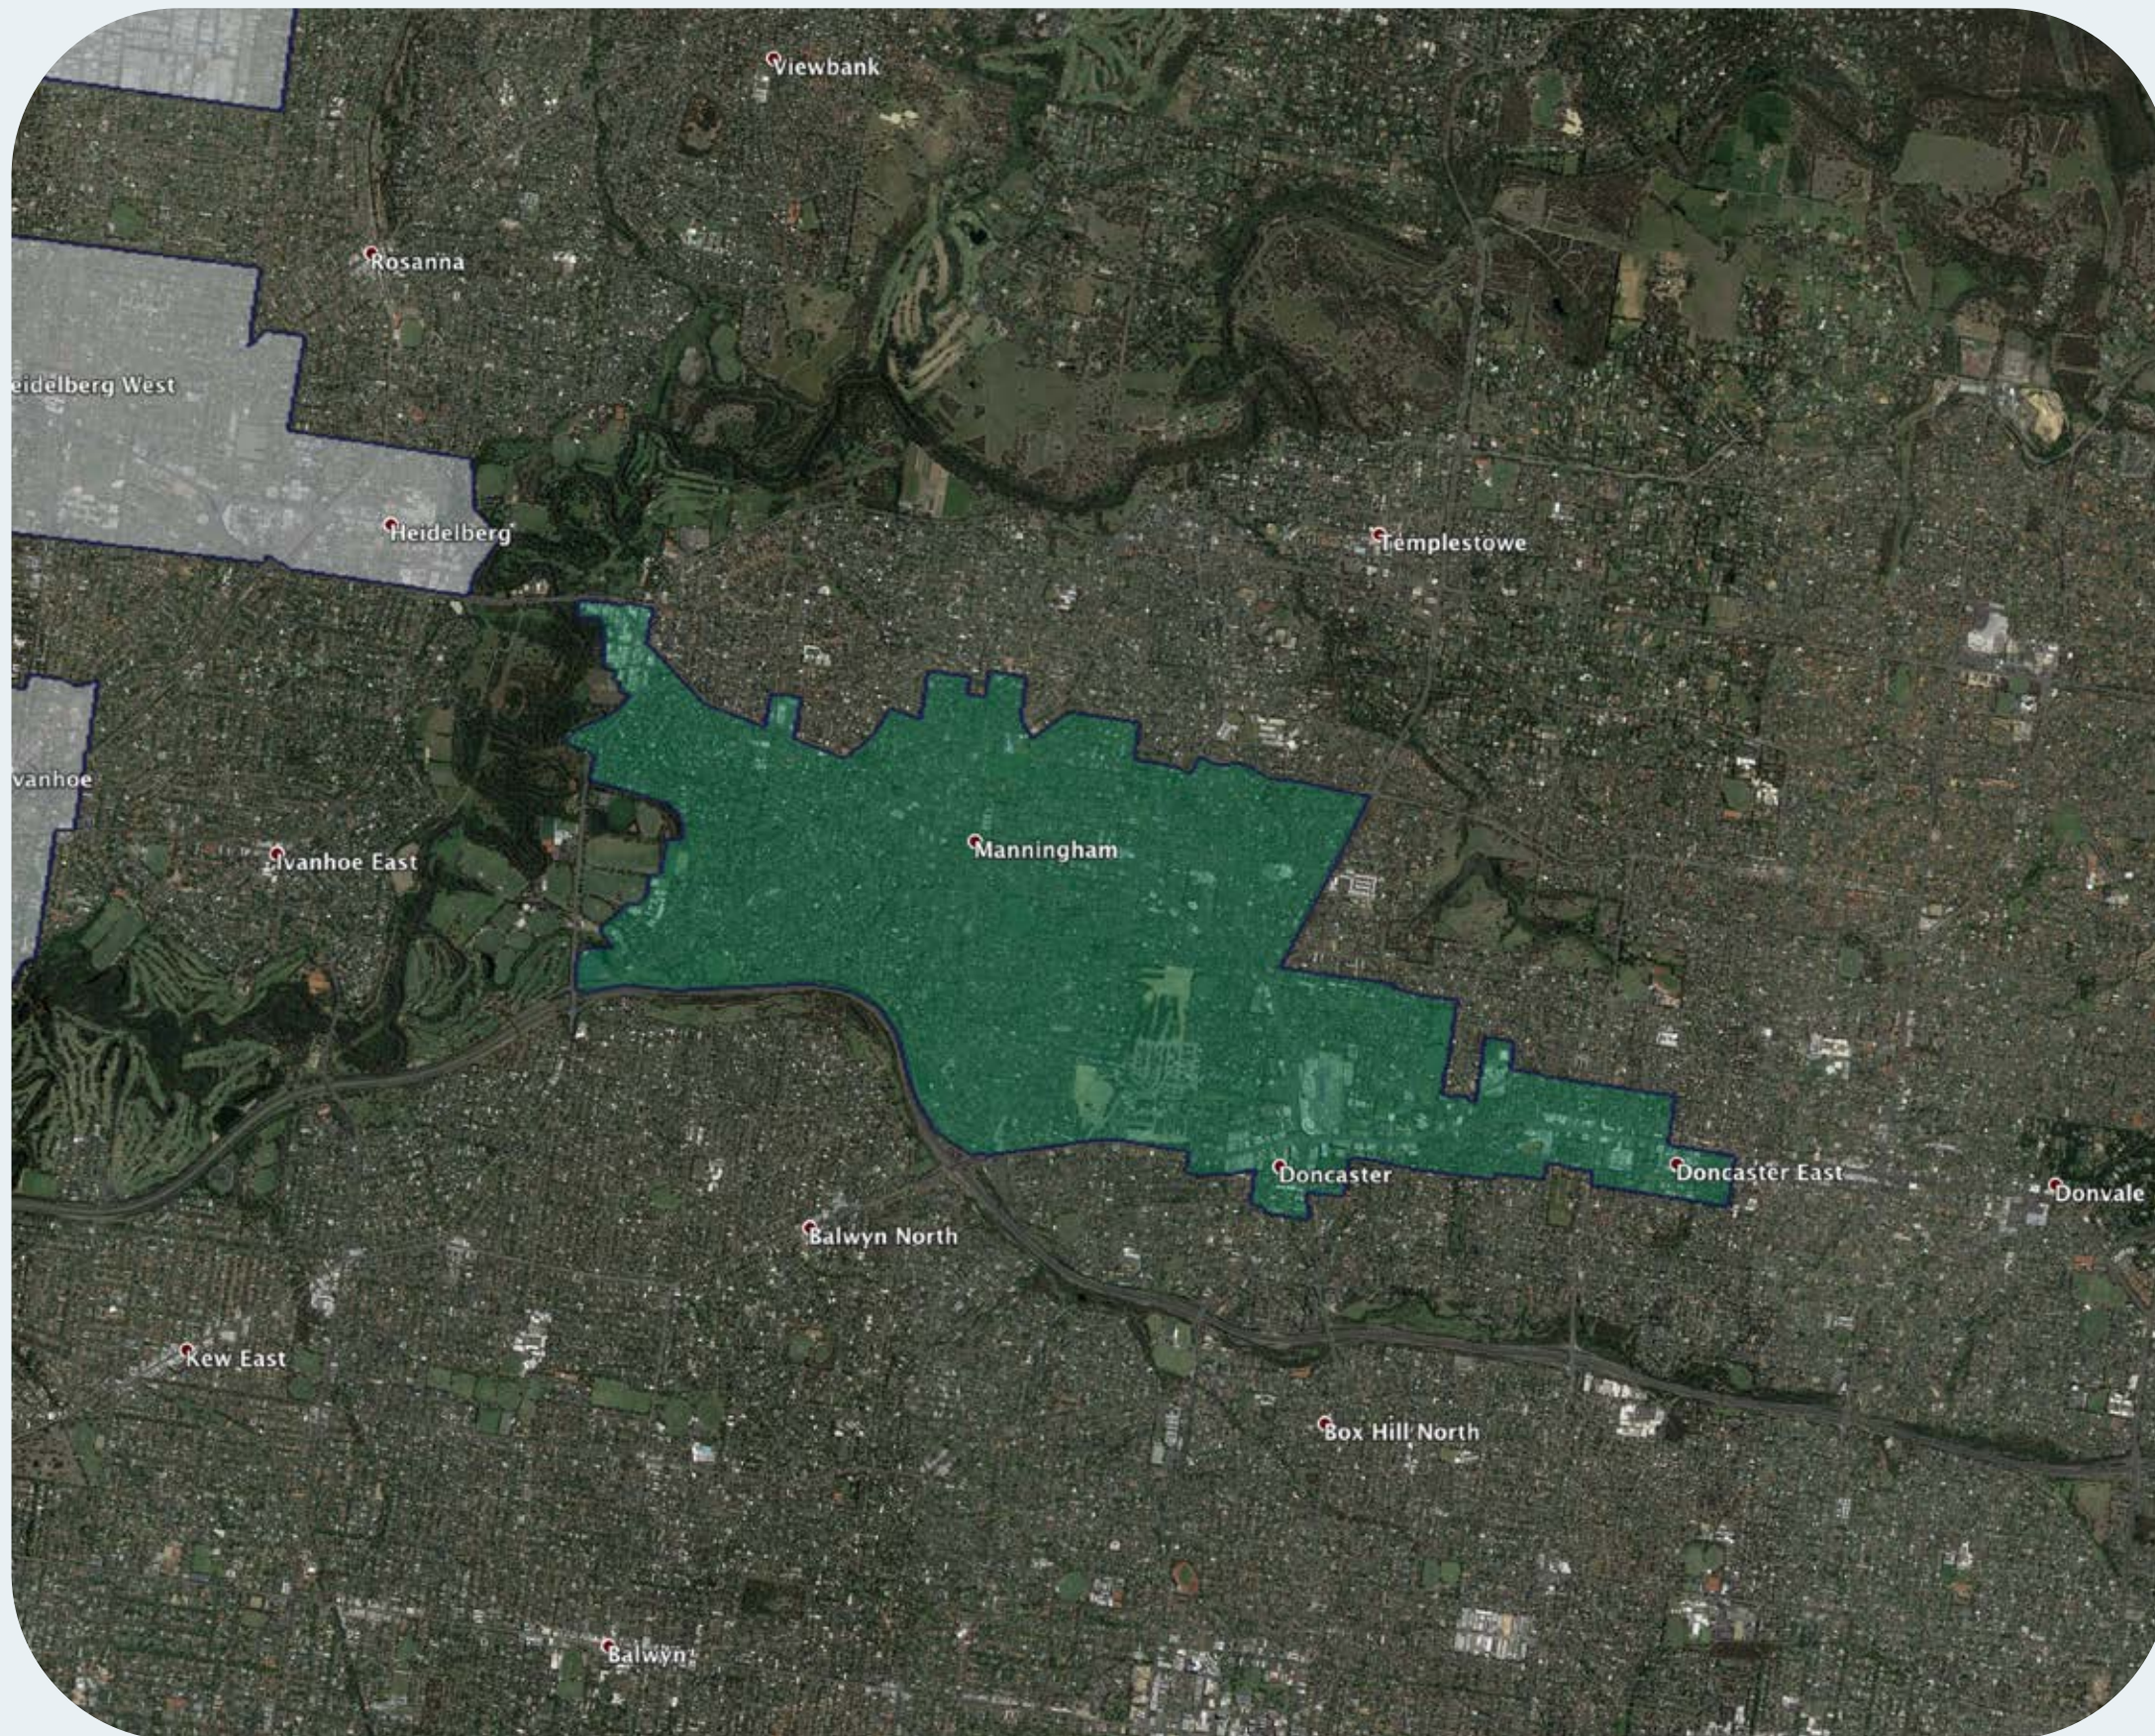

nbn™ Business Fibre Zone indicative map – Doncaster and surrounds

The **nbn™** Business Fibre Initiative is available to businesses right across the country.

The areas highlighted on this map, are part of an **nbn™** Business Fibre Zone that is eligible for business **nbn™** Enterprise Ethernet.