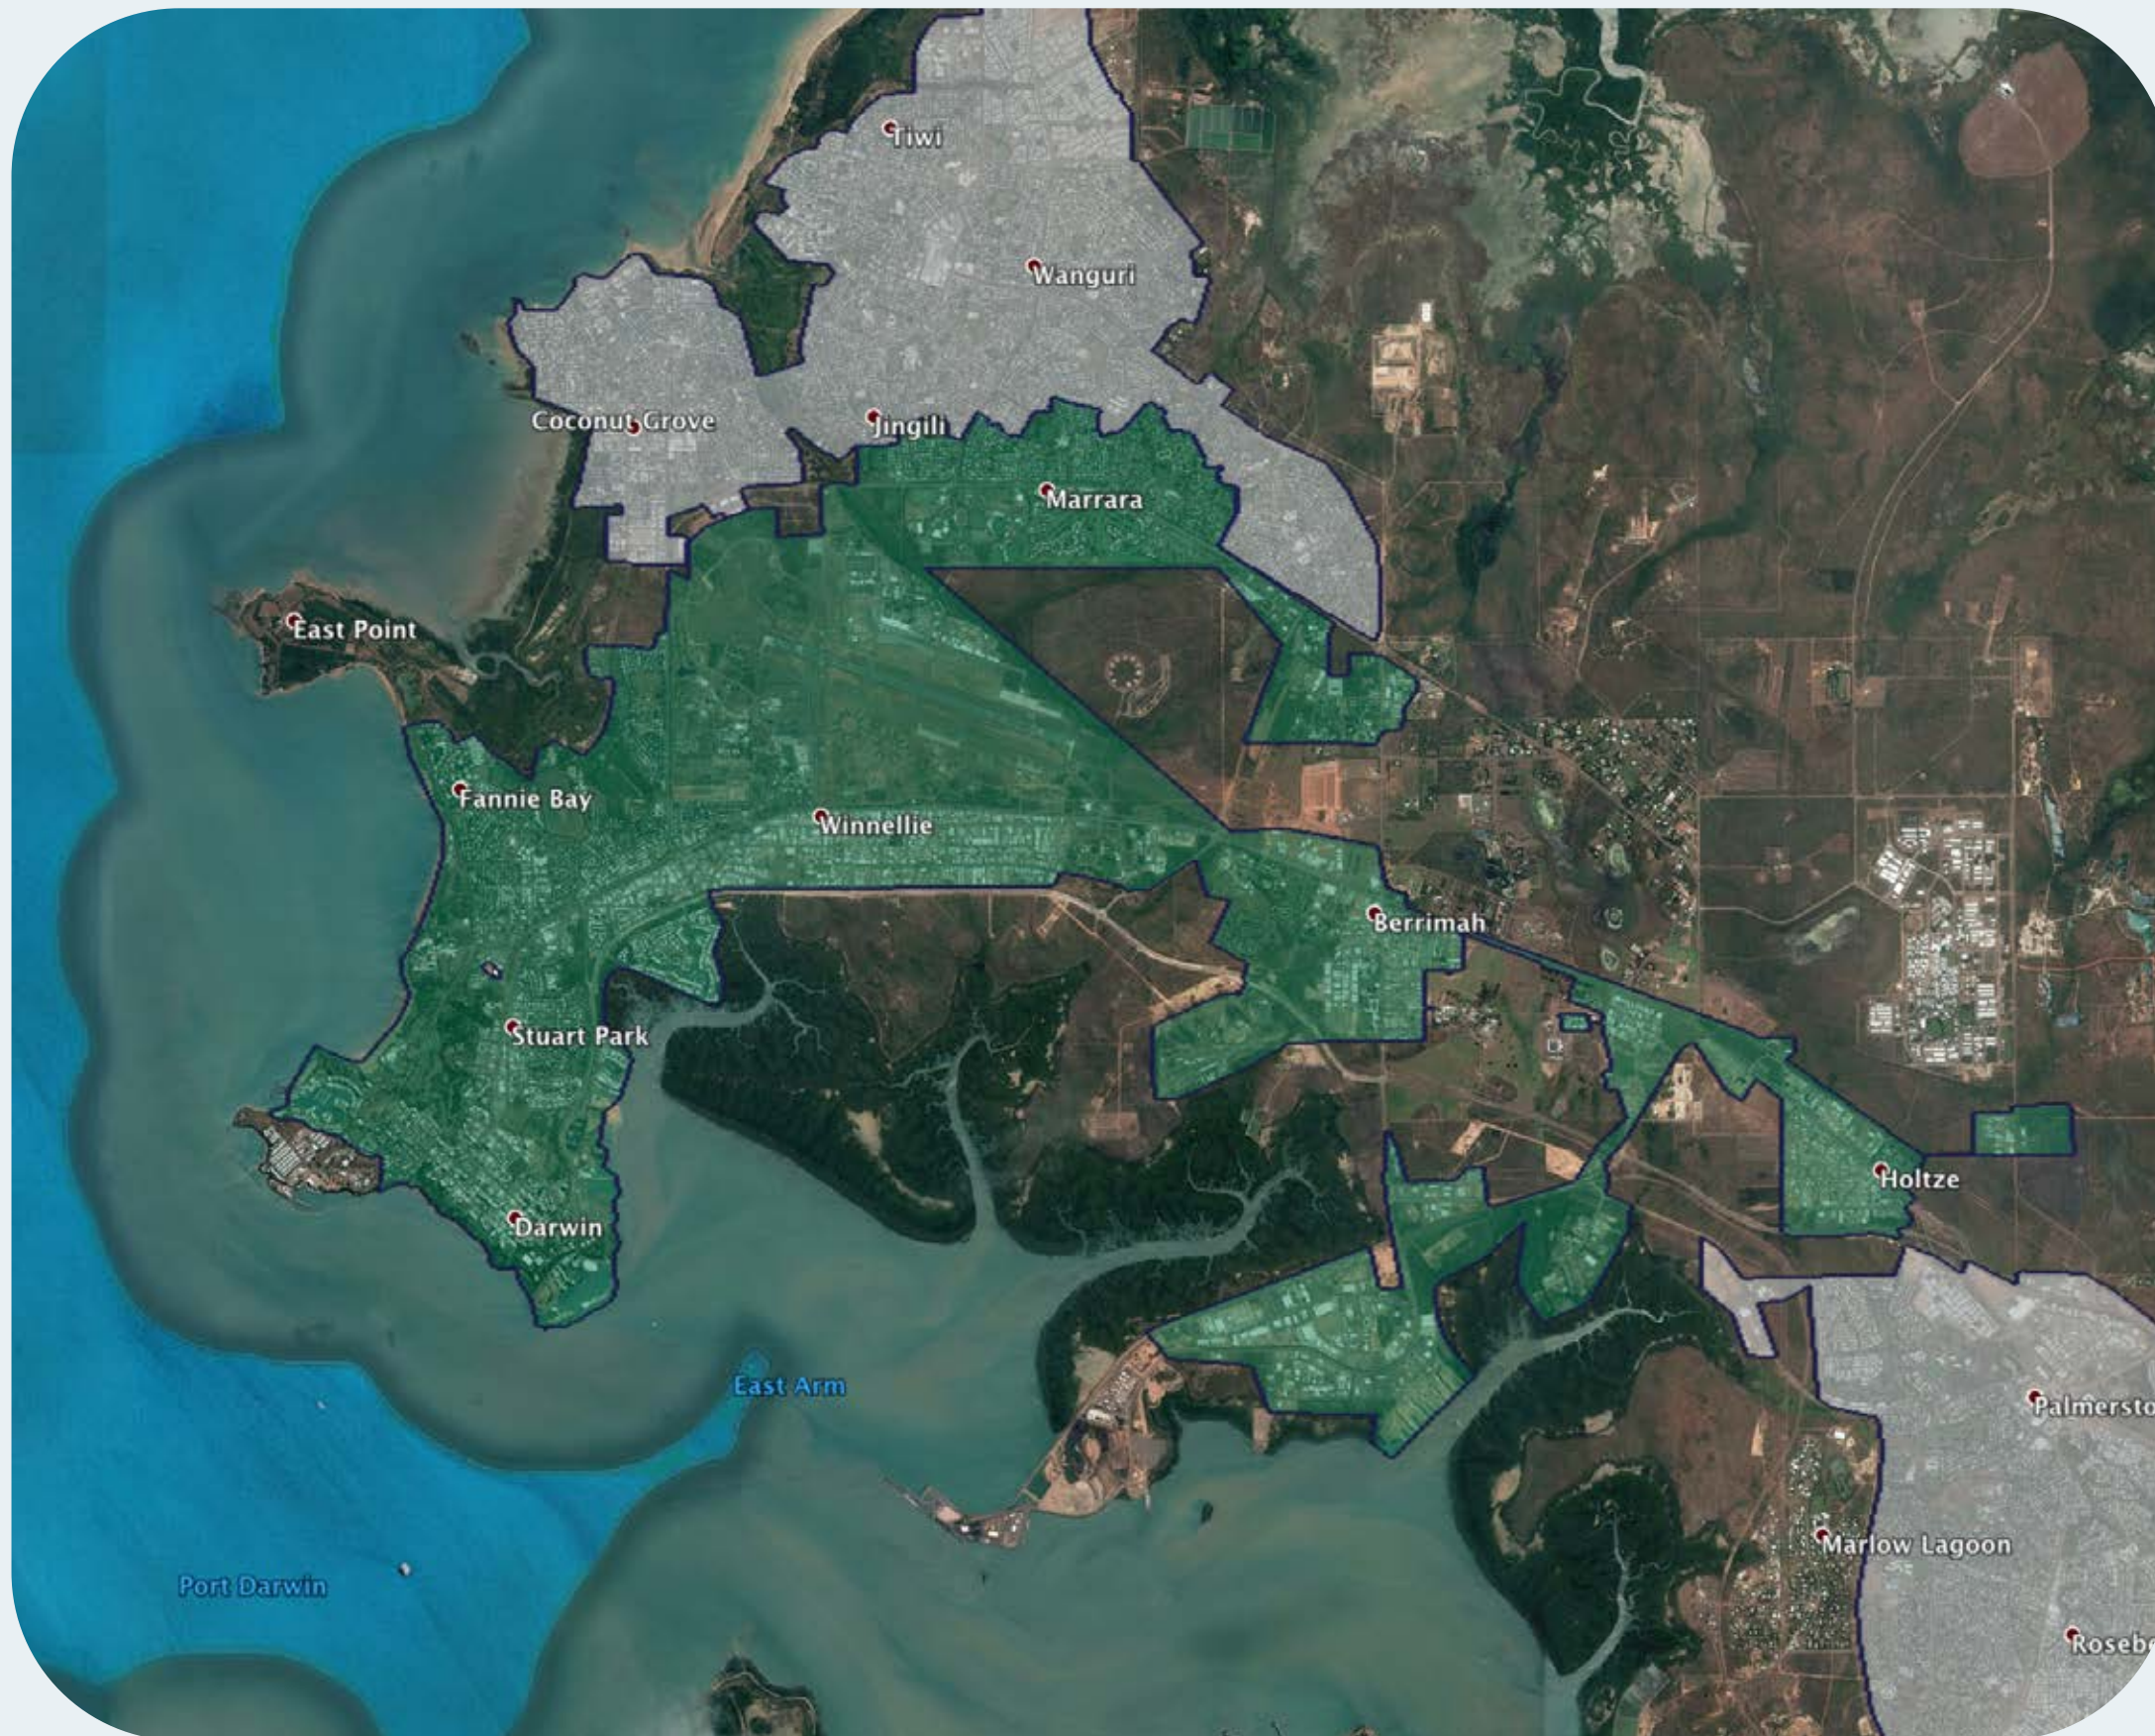

# nbn™ Business Fibre Zone indicative map – Darwin and surrounds

The **nbn™** Business Fibre Initiative is available to businesses right across the country.

The areas highlighted on this map, are part of an **nbn™** Business Fibre Zone that is eligible for business **nbn™** Enterprise Ethernet.

## Key

-  **nbn™** Business Fibre Zone
-  Adjacent/nearby **nbn™** Business Fibre Zone (where relevant)