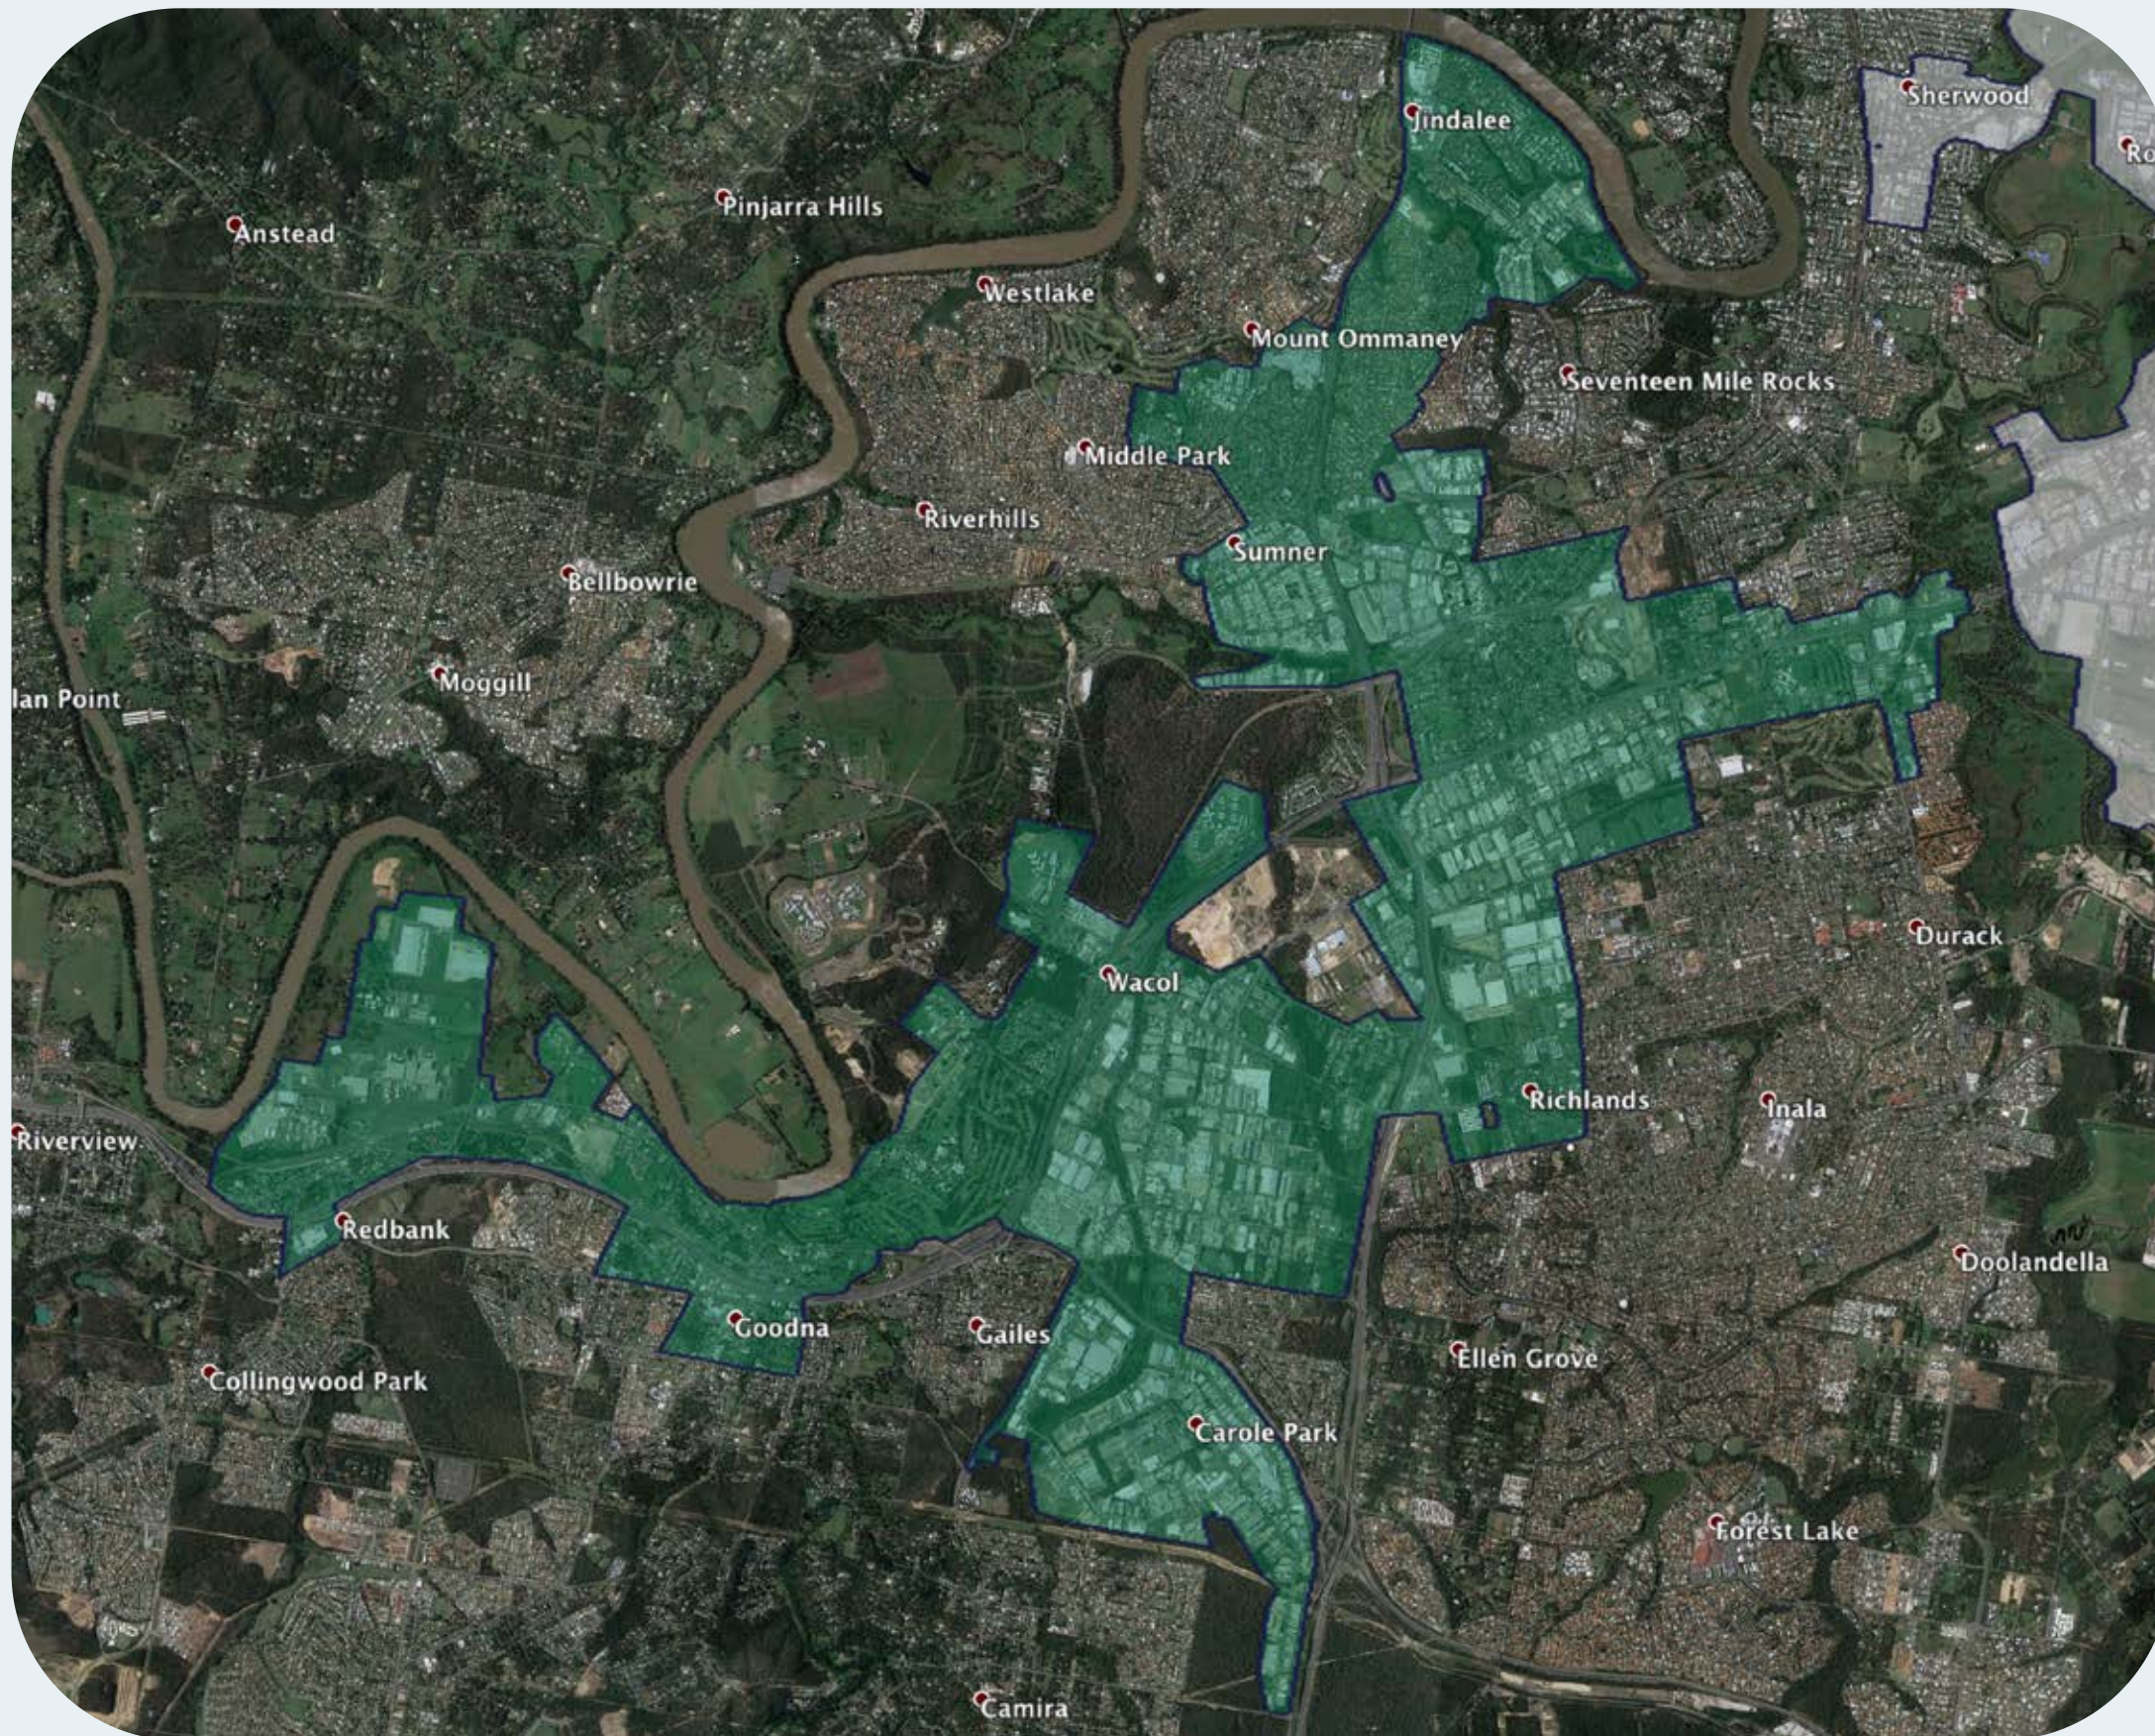

nbn™ Business Fibre Zone indicative map – Darra - Richlands and surrounds

The **nbn™** Business Fibre Initiative is available to businesses right across the country.

The areas highlighted on this map, are part of an **nbn™** Business Fibre Zone that is eligible for business **nbn™** Enterprise Ethernet.