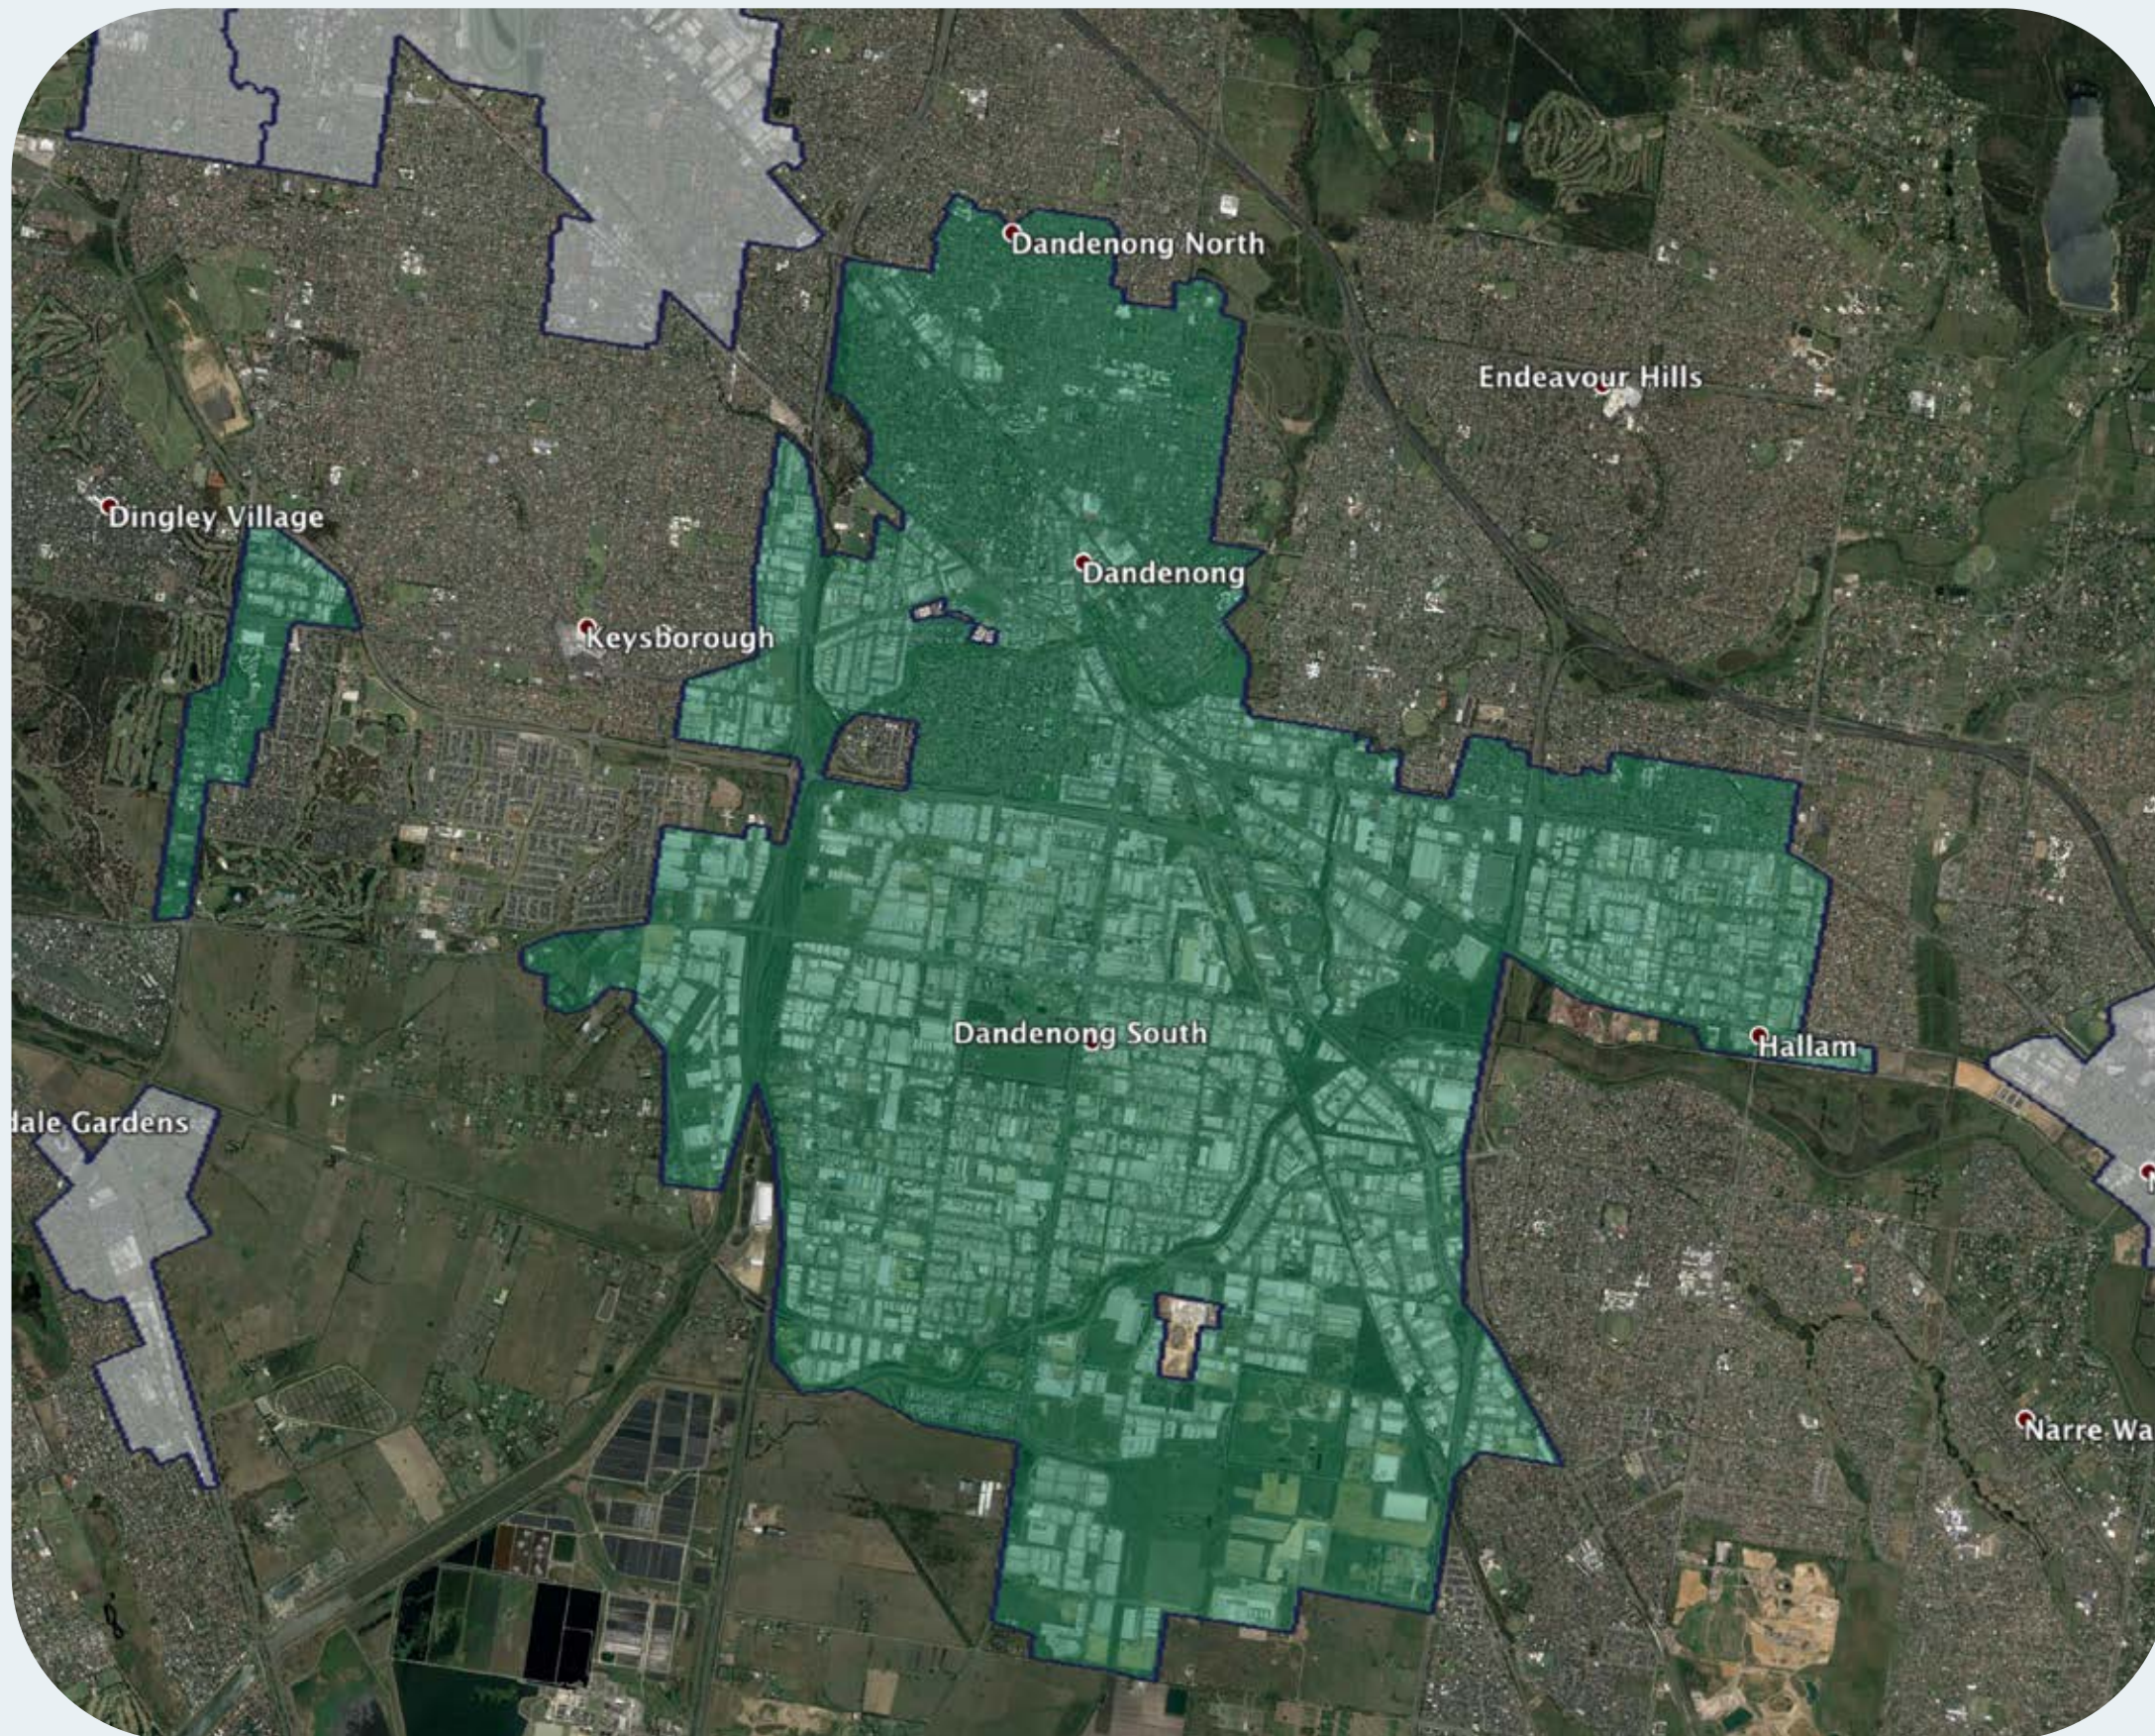

# nbn™ Business Fibre Zone indicative map – Dandenong and surrounds

The **nbn™** Business Fibre Initiative is available to businesses right across the country.

The areas highlighted on this map, are part of an **nbn™** Business Fibre Zone that is eligible for business **nbn™** Enterprise Ethernet.

## Key

-  **nbn™** Business Fibre Zone
-  Adjacent/nearby **nbn™** Business Fibre Zone (where relevant)